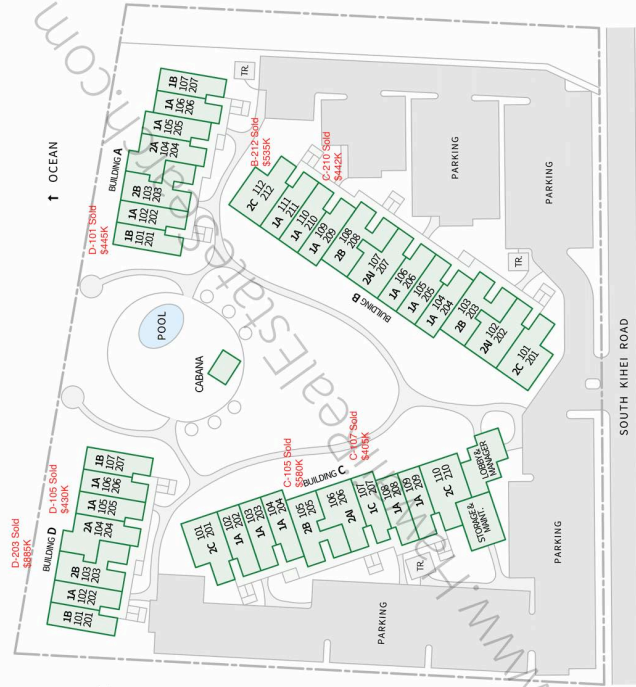

LUANA KAI
4 Acres • 113 Units • Built 1979

First & Second
Floor Units

LUANA KAI
4 Acres • 113 Units • Built 1979

Third Floor
Units