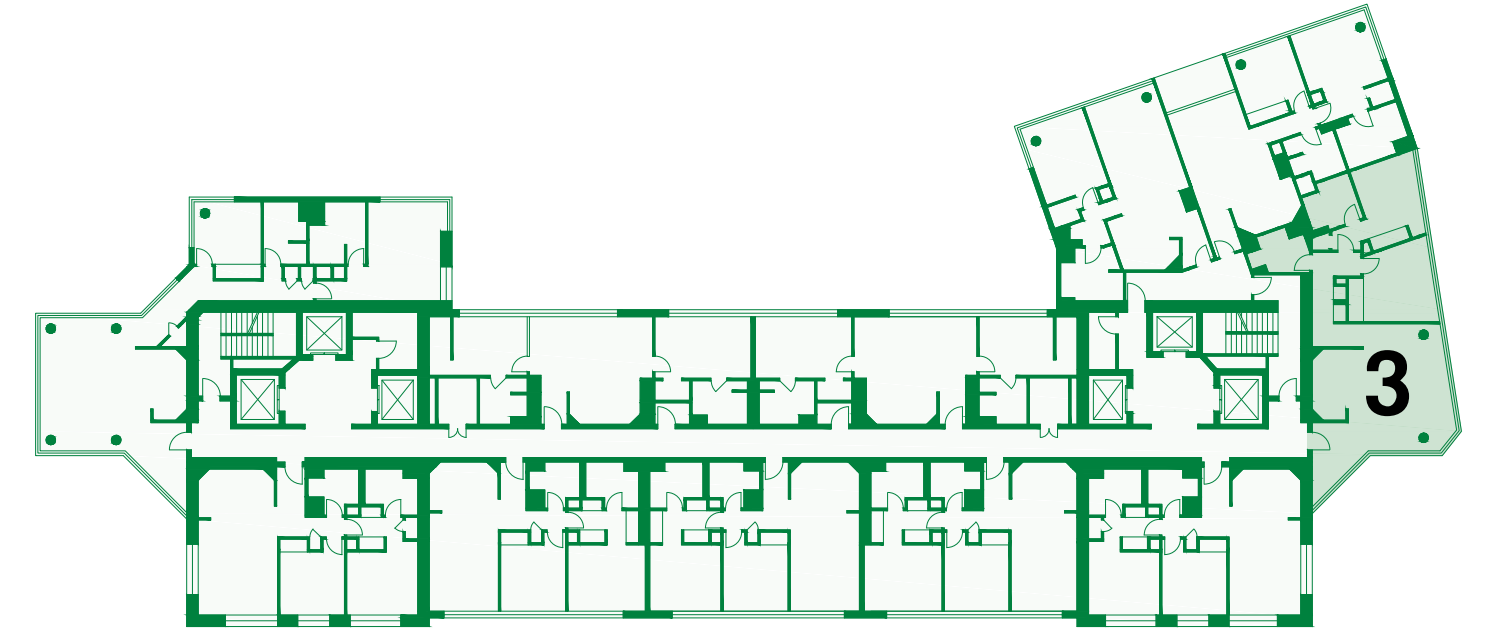

HAWAII TOWER

427 Units • Mix Residential • Built 1999

Unit 3

2 Bedroom / 2 Bath

Island 

Sotheby's
INTERNATIONAL REALTY