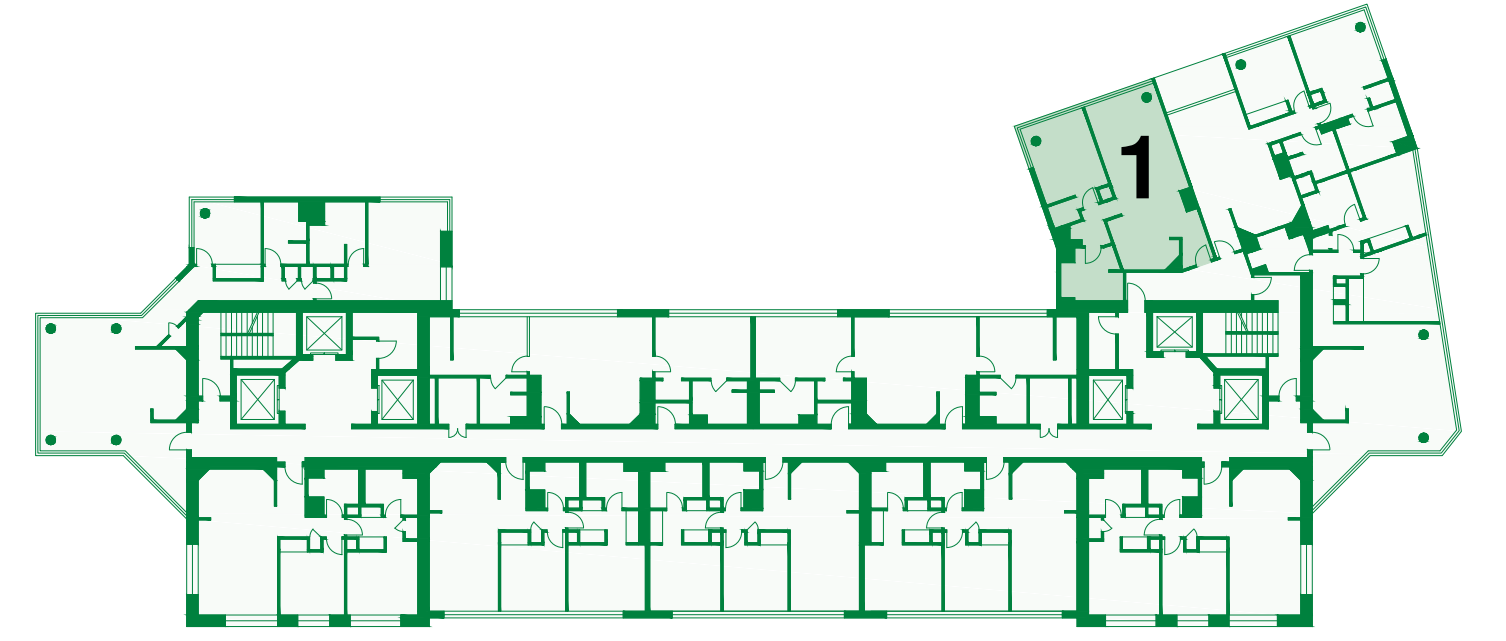

HAWAIKI TOWER

427 Units • Mix Residential • Built 1999

Unit 1

1 Bedroom / 1 Bath