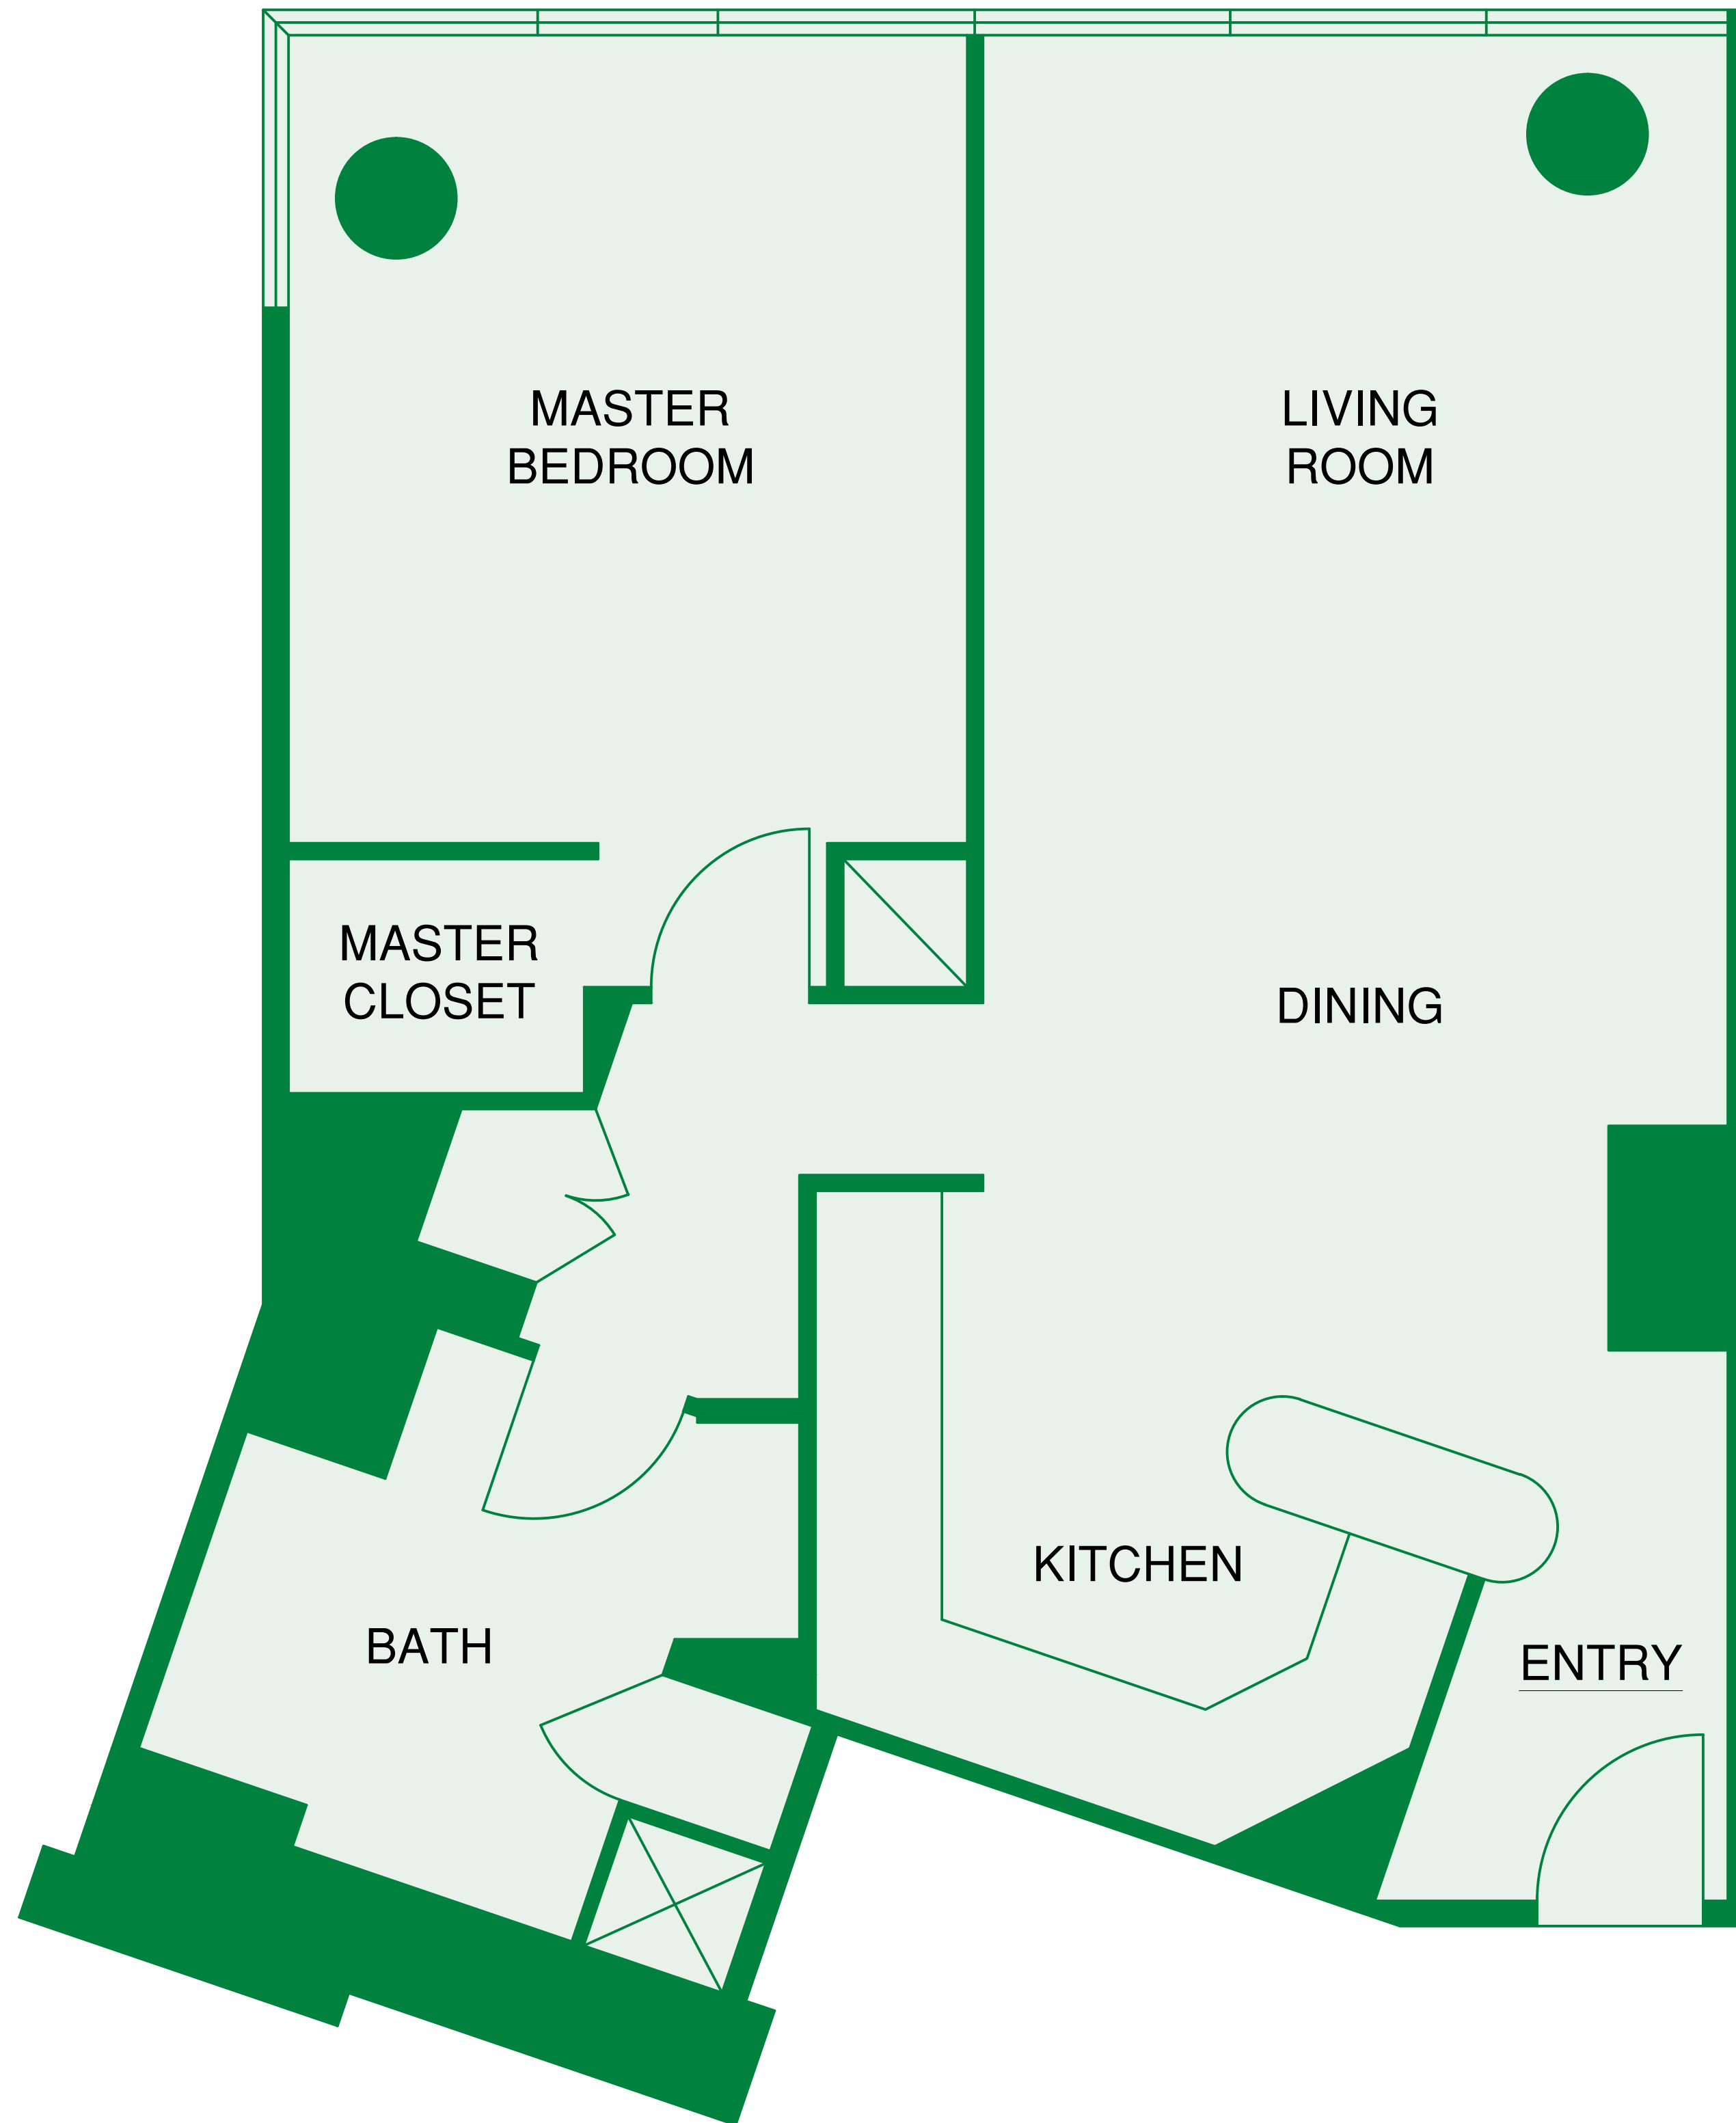

HAWAIKI TOWER

427 Units • Mix Residential • Built 1999

Unit 1

1 Bedroom / 1 Bath