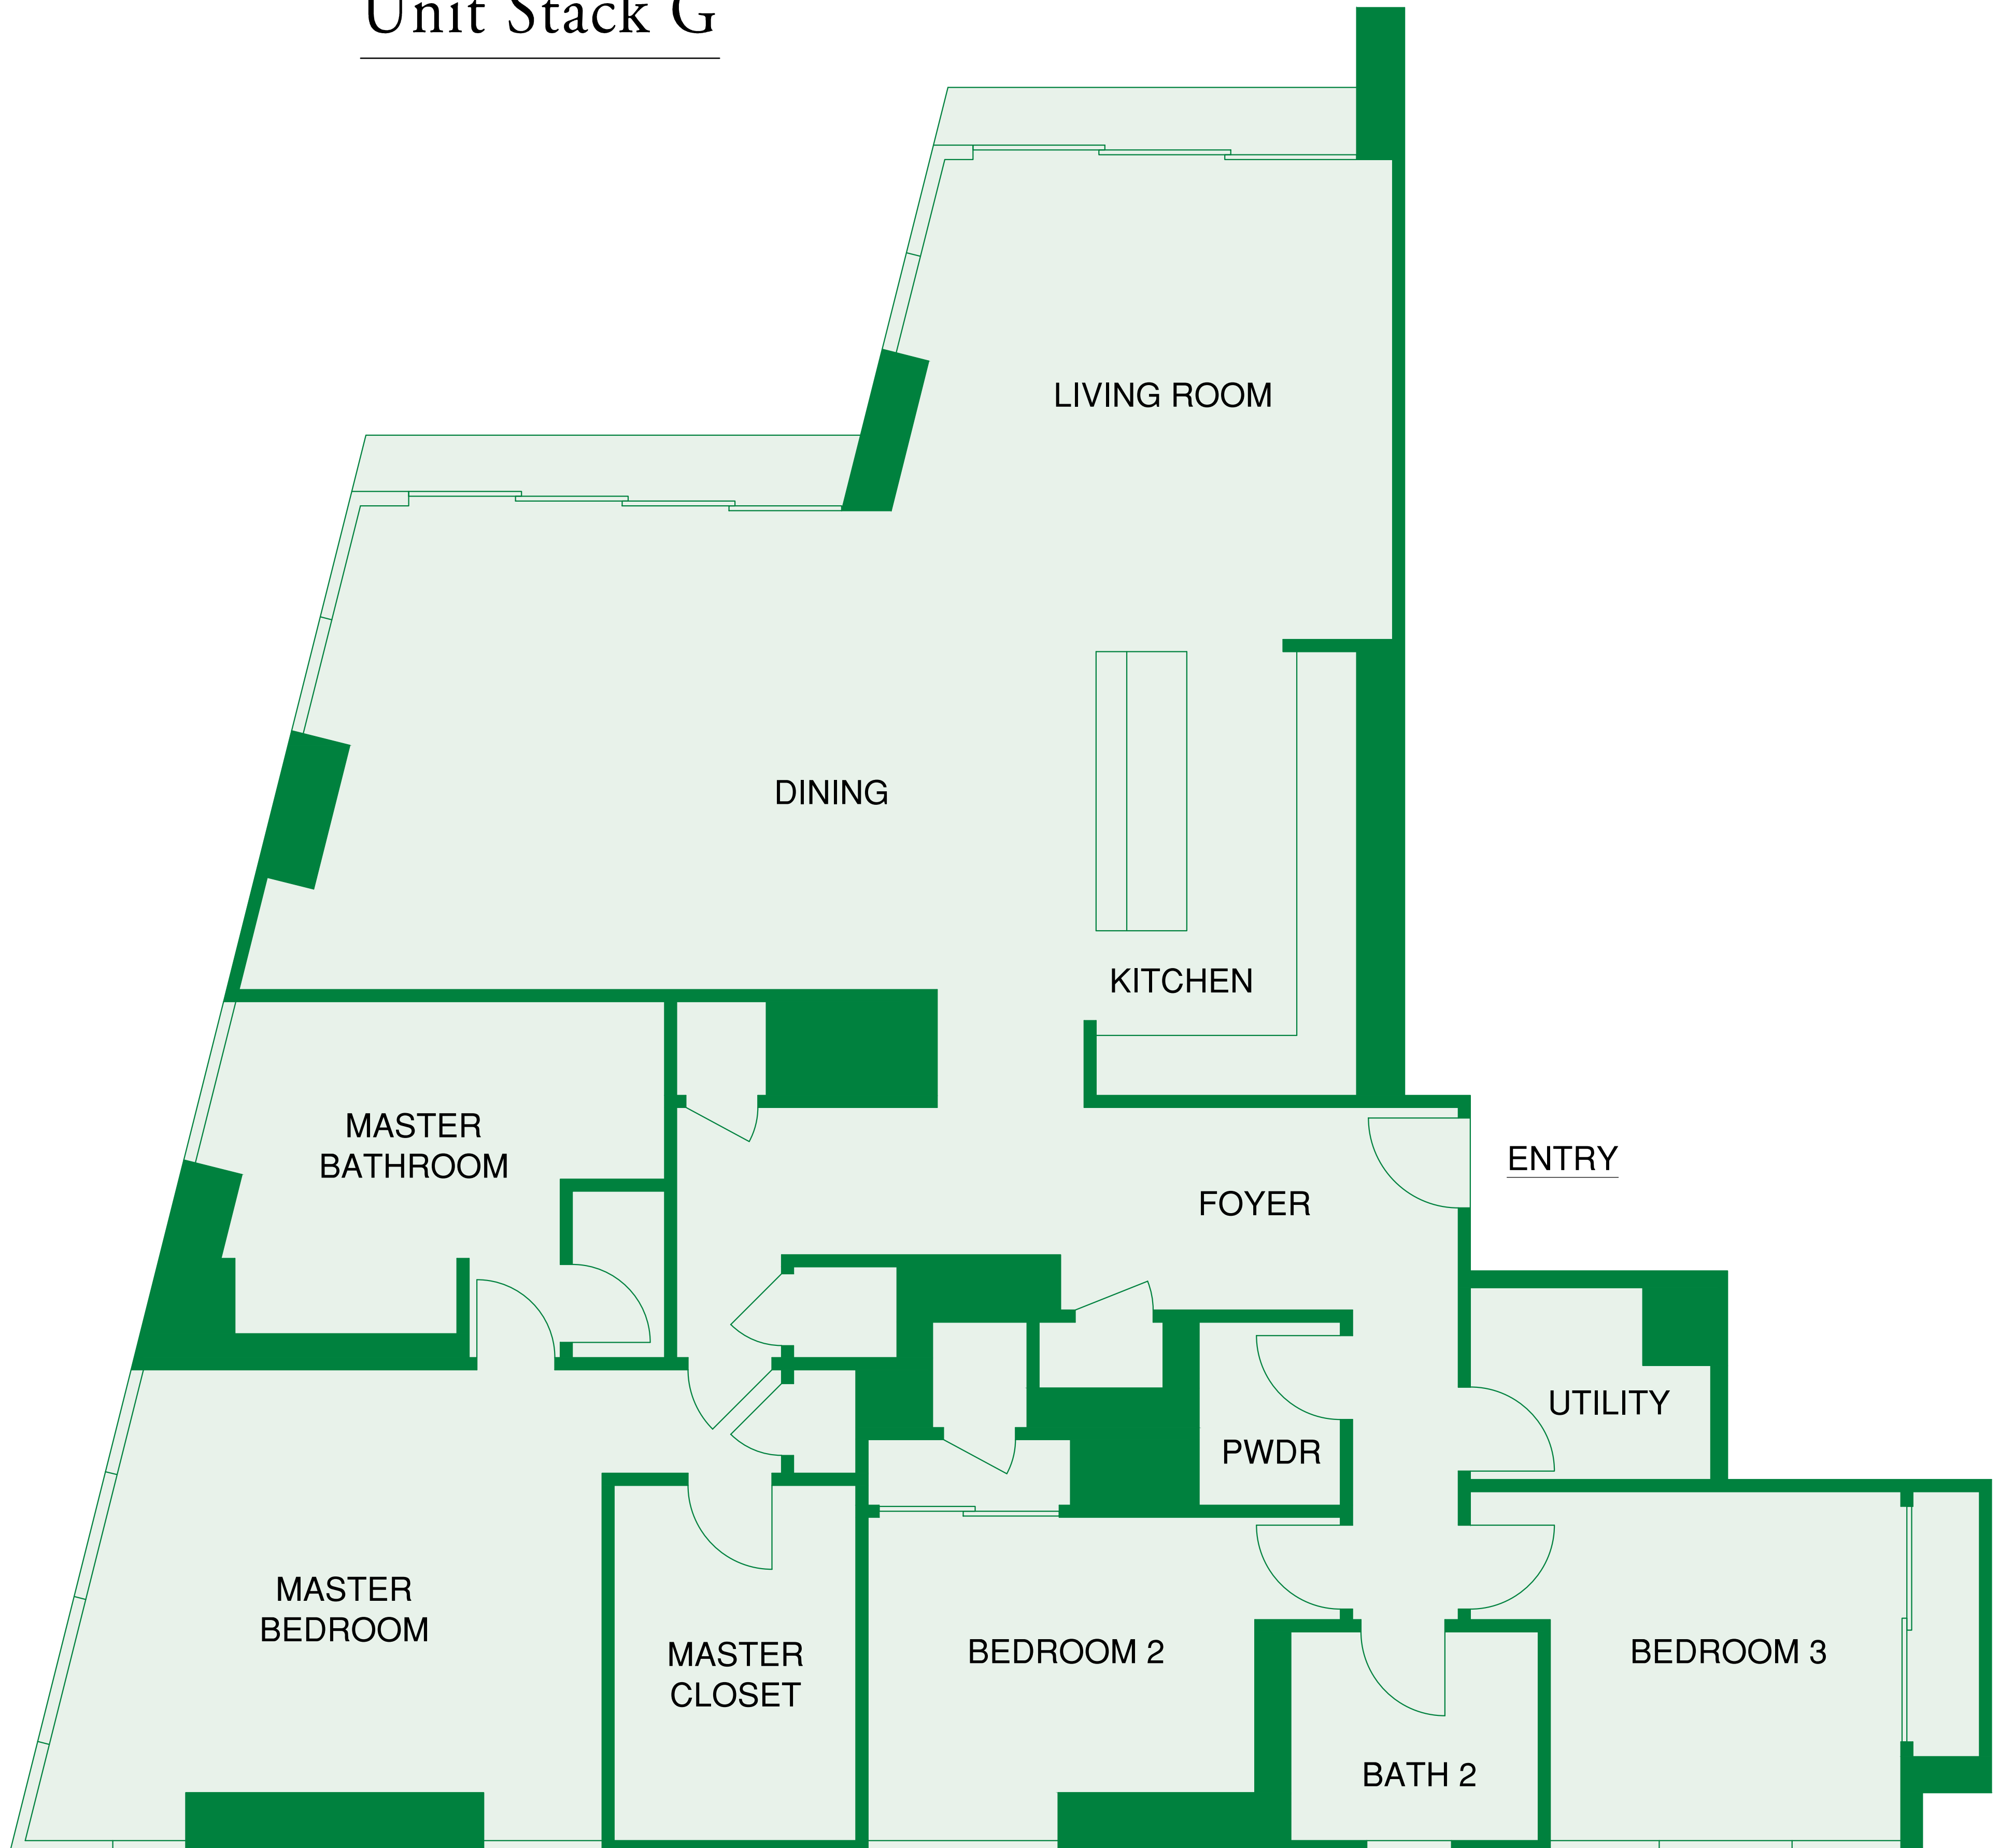

HOKUA AT 1288 ALA MOANA

253 Units • 3.56 Acres • Built 2006

Unit Stack G

Island 

Sotheby's
INTERNATIONAL REALTY