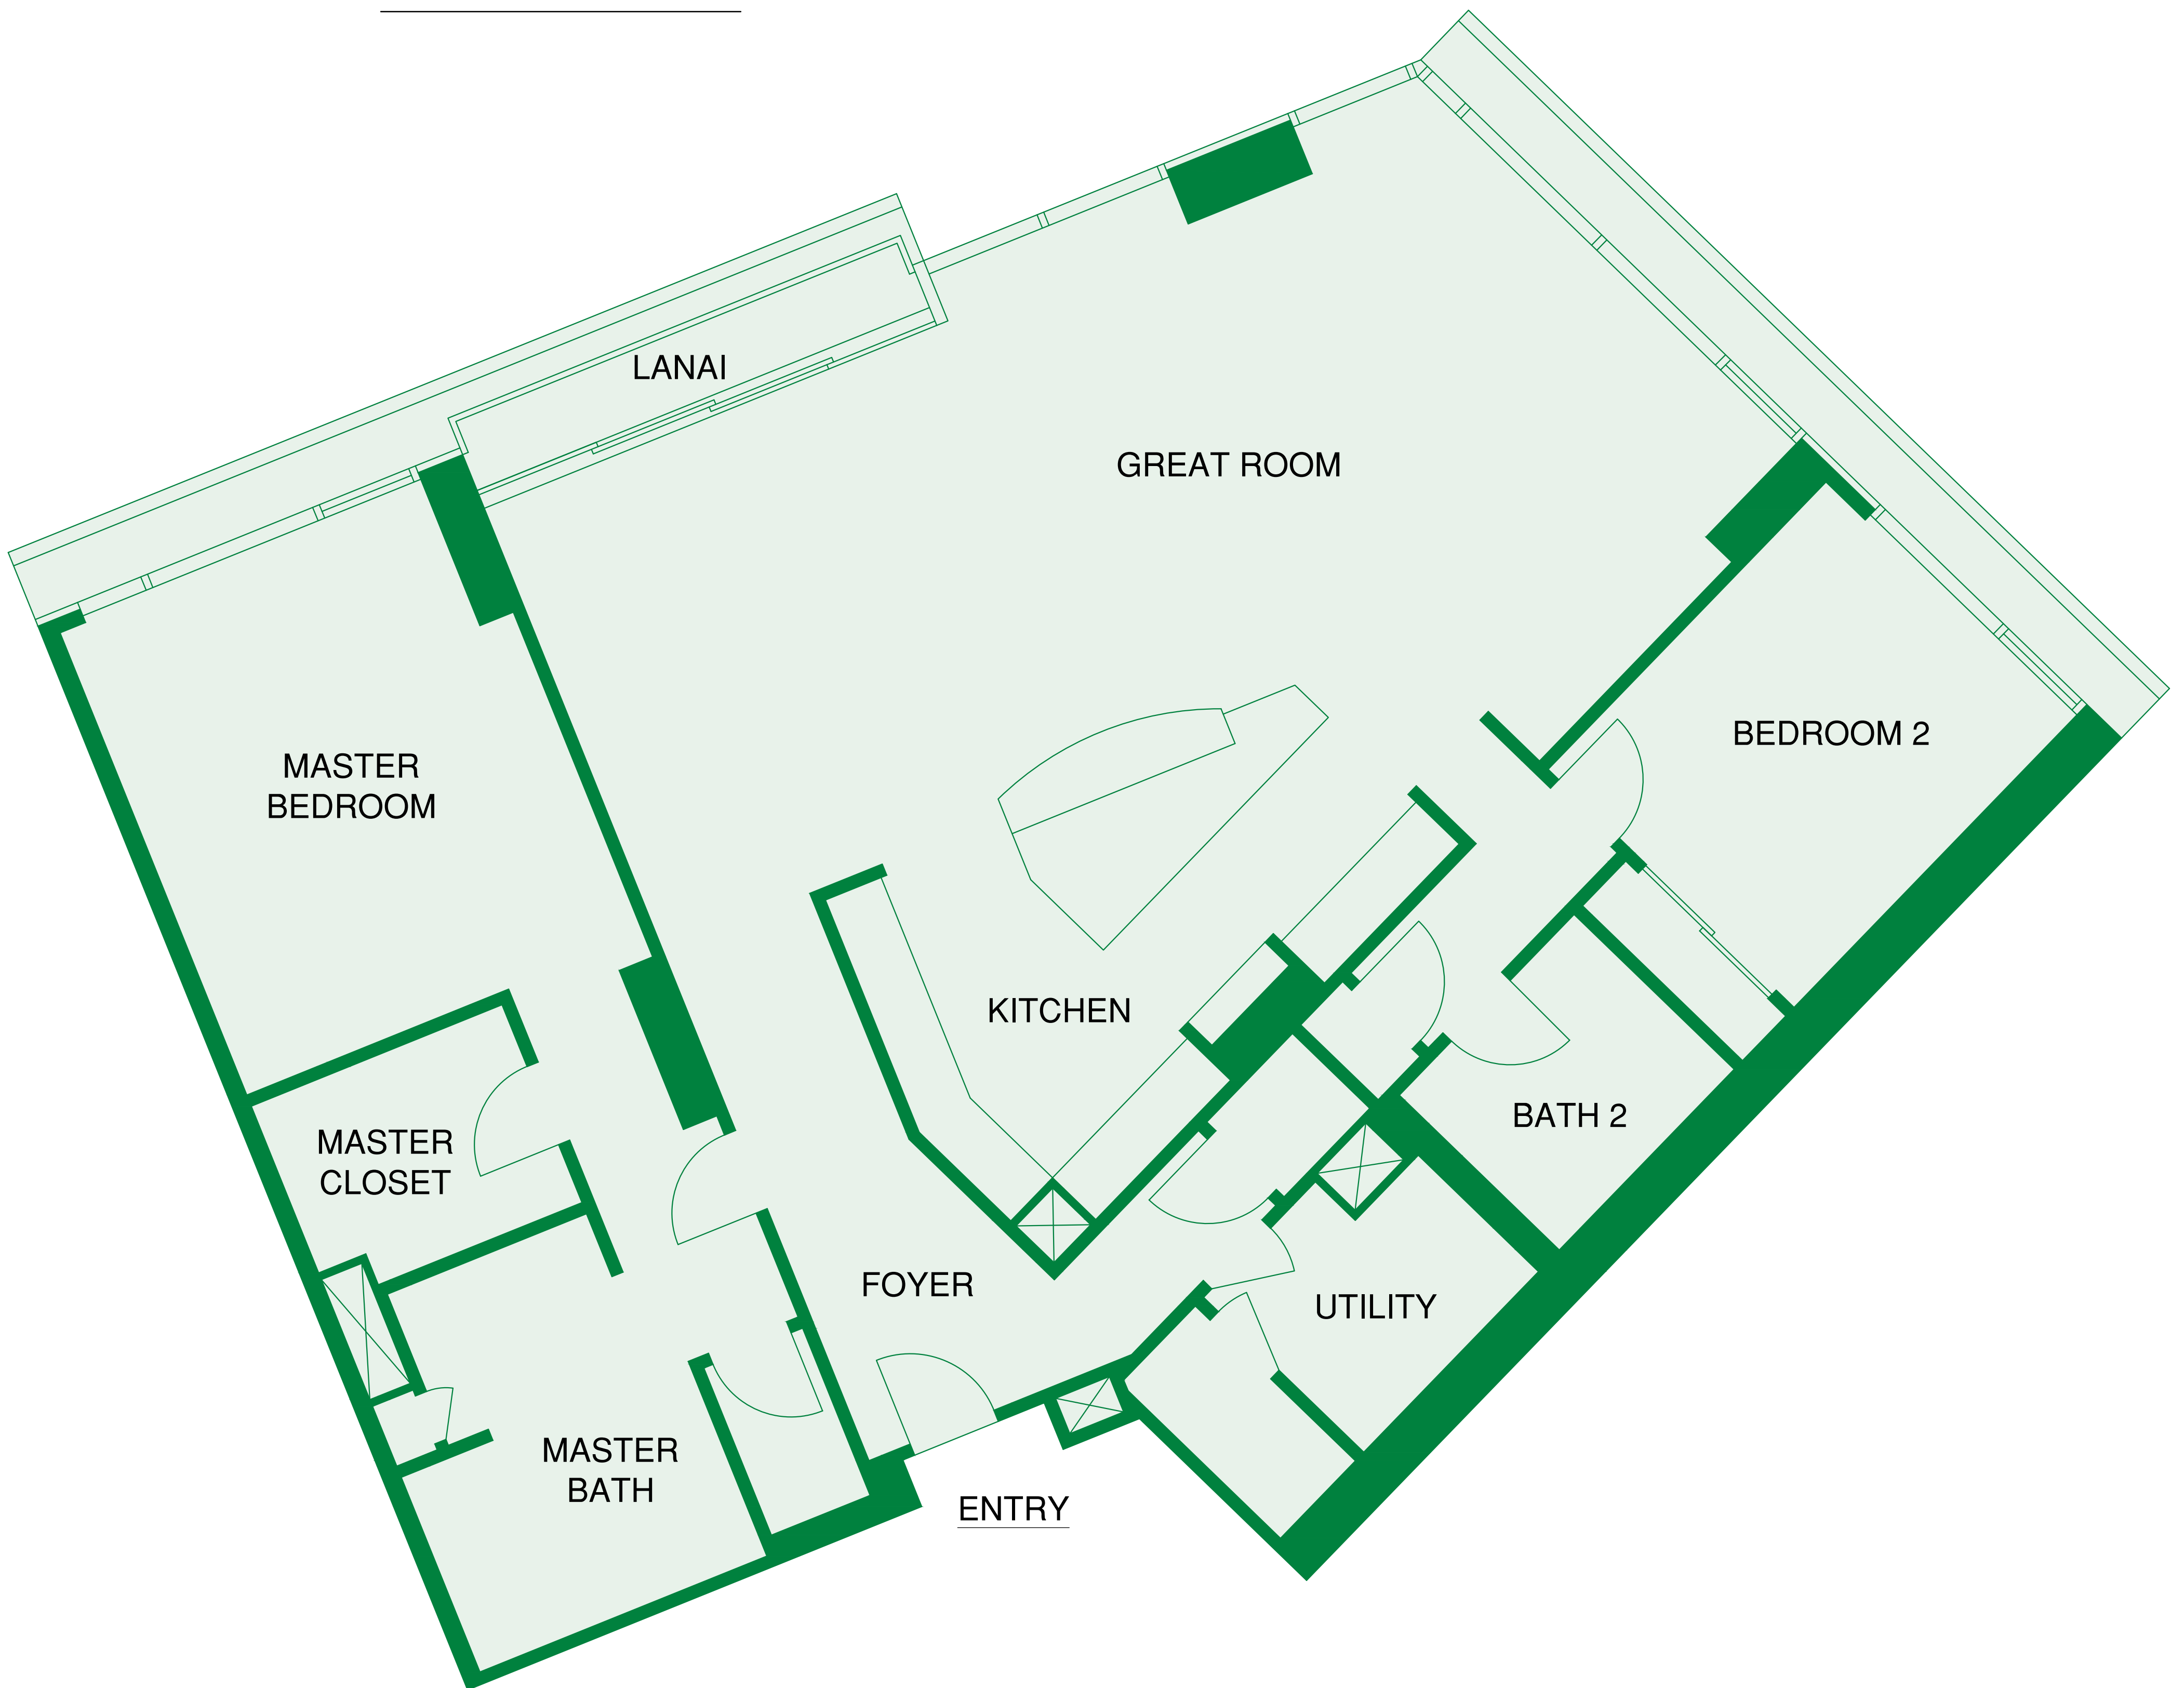

HOKUA AT 1288 ALA MOANA

253 Units • 3.56 Acres • Built 2006

Unit Stack D

Island 

Sotheby's
INTERNATIONAL REALTY