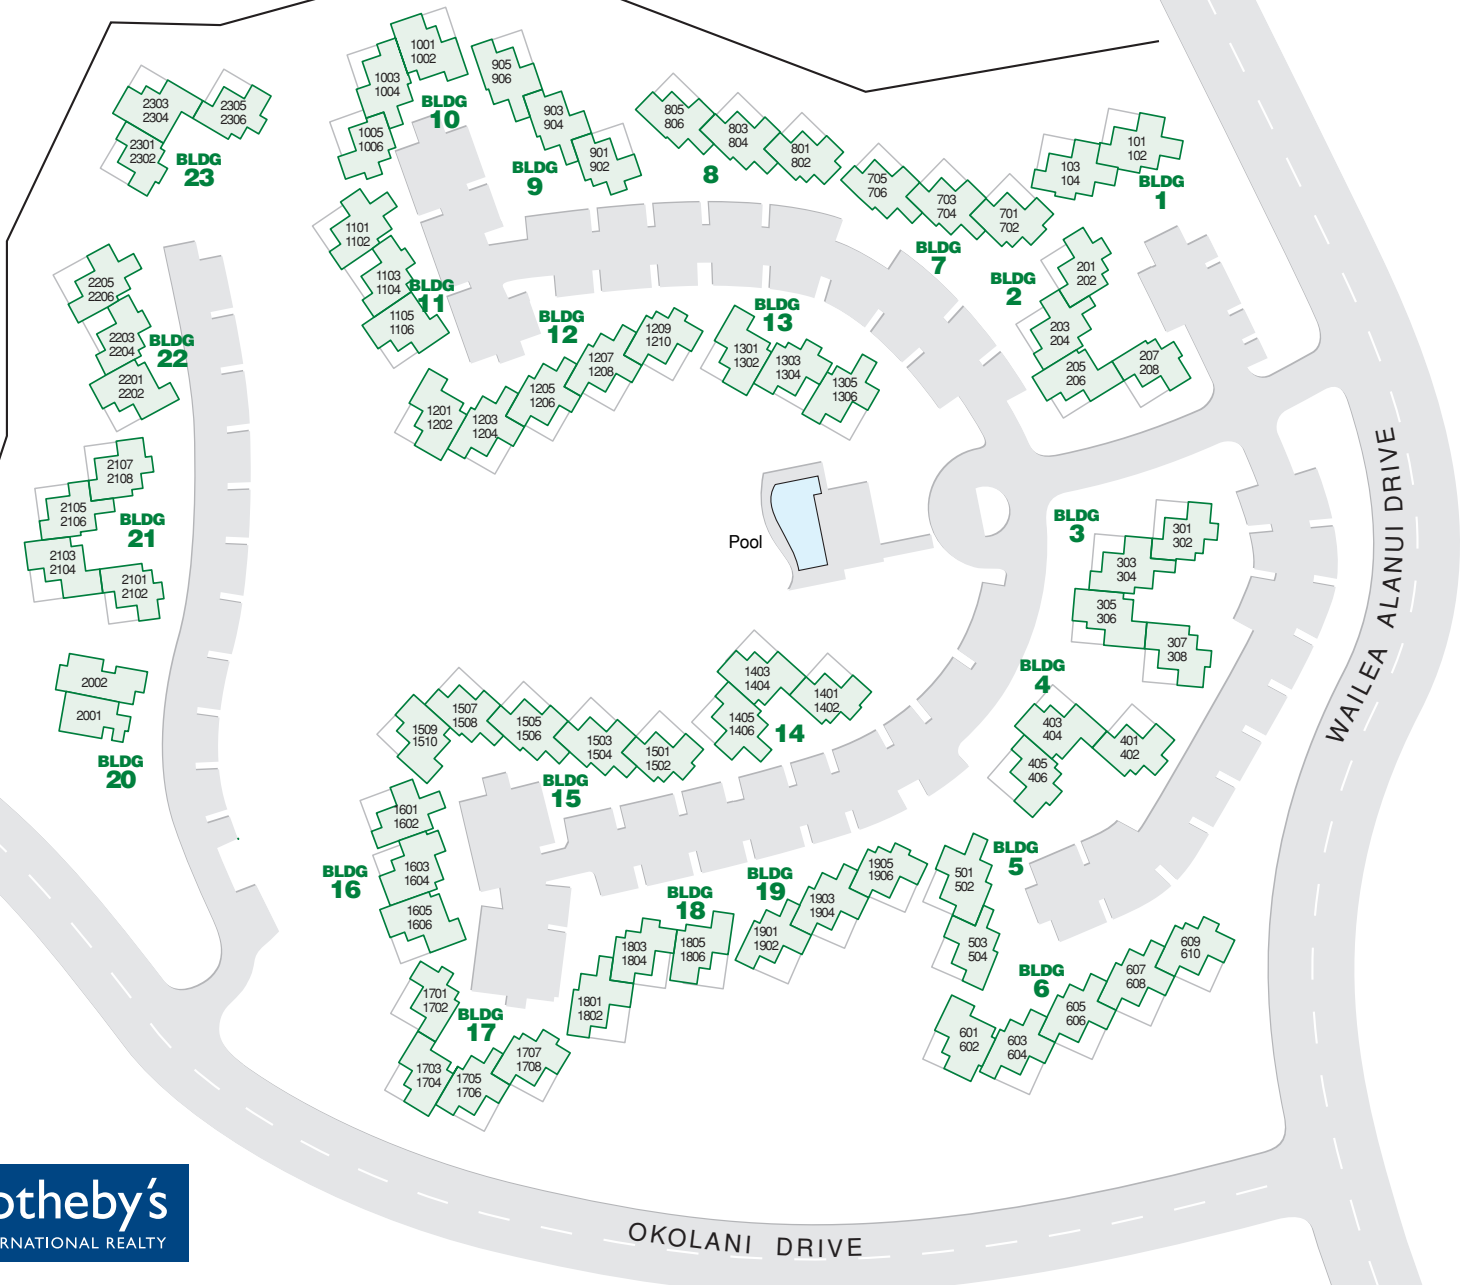

THE PALMS AT WAILEA I

30 acres • 150 Units • Built 1989-1991

Island

Sotheby's
INTERNATIONAL REALTY

OKOLANI DRIVE

WAILEA ALANUI DRIVE