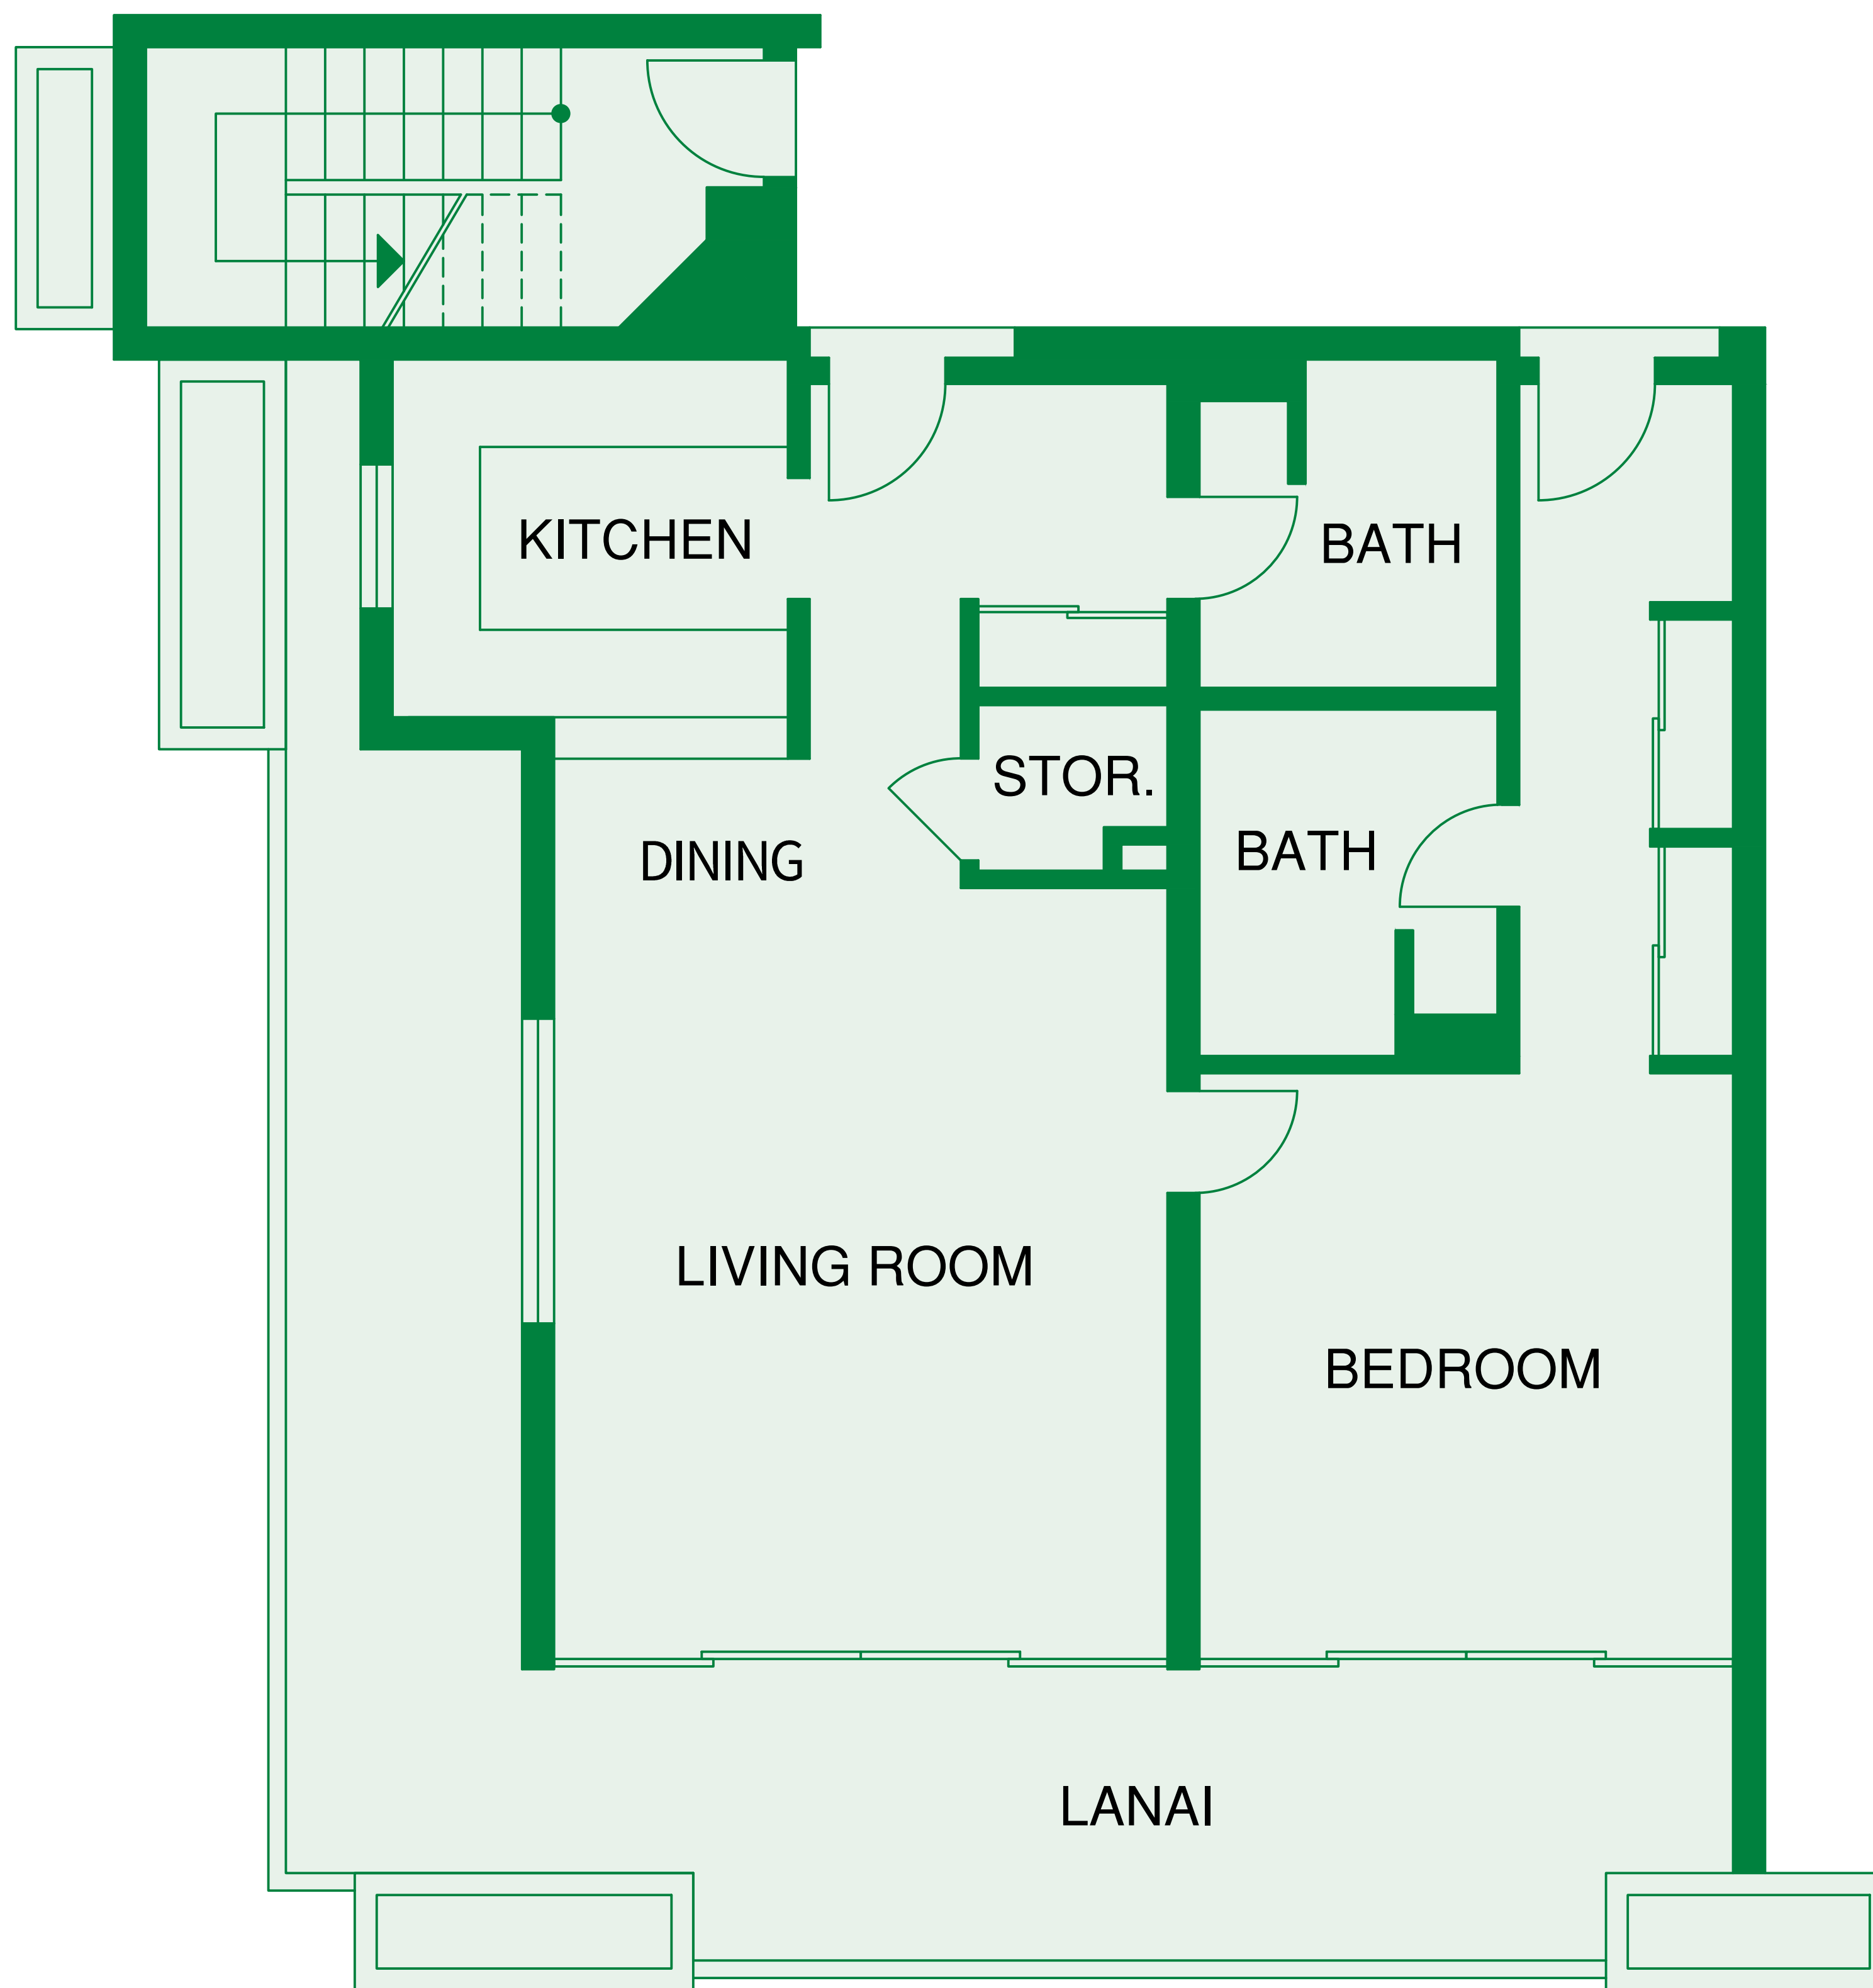

# THE WHALER

360 Units • Built 1974-1976

## Floor Plan - D

Living - 941 sq.ft.

Lanai - 408 sq.ft.

Total - 1,349 sq.ft.