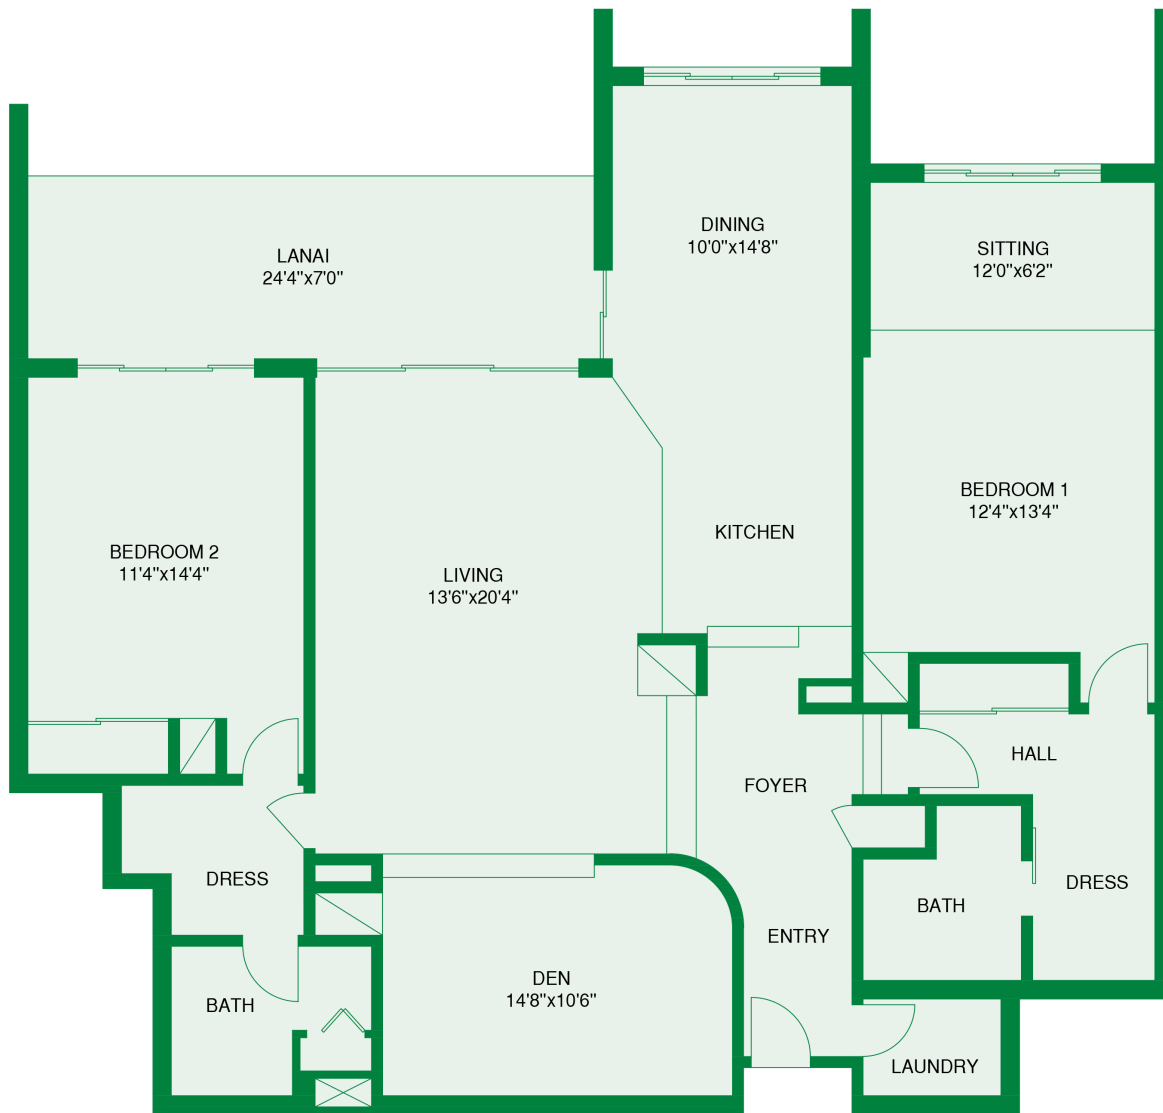

KAANAPALI ALII

8 Acres • 264 Units • Built 1982

Floor Plan H

2 Bedrooms / 2 Bath / Den

Total Area 1,843 sq.ft.

Island 

Sotheby's
INTERNATIONAL REALTY