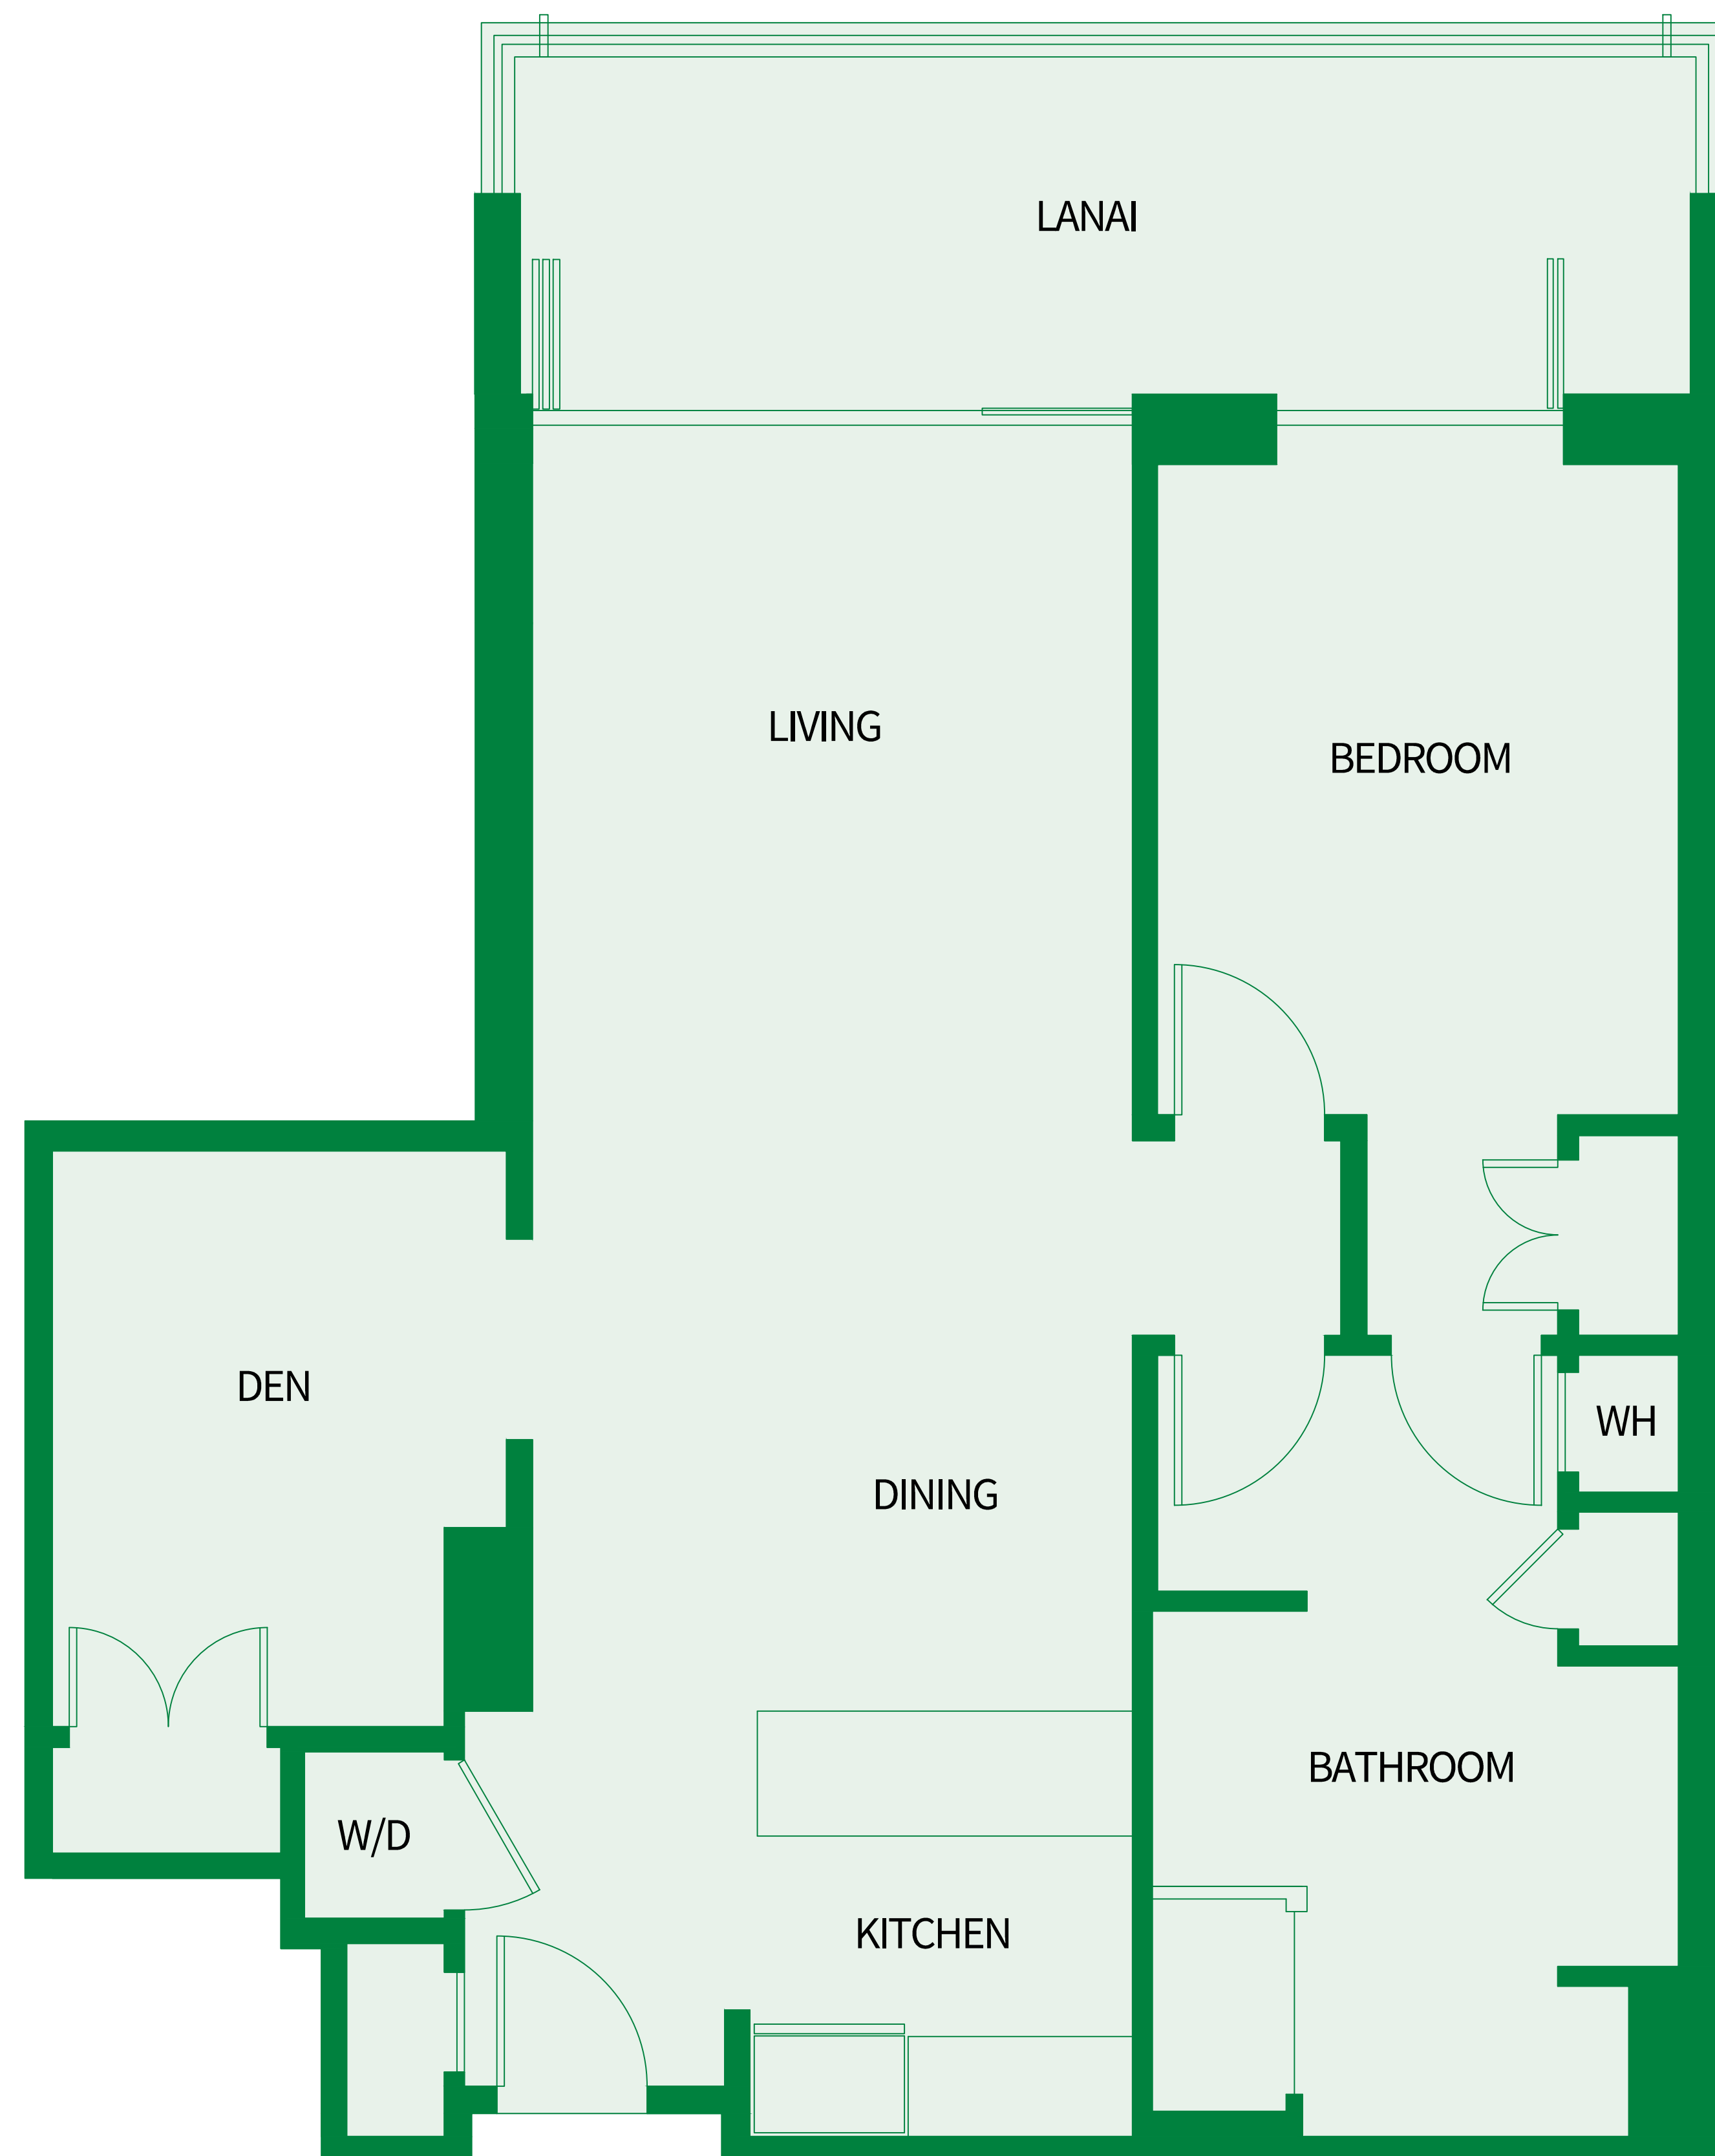

Suites: 105, 110, 111, 112, 145,
146, 147, 148, 149, 205,
210, 211, 212, 245, 246,
247, 248, 249, 305, 310,
311, 312, 345, 346, 347,
348, 349, 405, 410, 411,
412, 445, 446, 447, 448,
449, 505, 510, 511, 512,
545, 546, 547, 548, 549,
605, 610, 611, 612, 645,
646, 647, 648, 649, 710,
711, 712, 745, 746, 747,
748, 749

ONE BEDROOM & DEN

Plan BD1

950 sq.ft. Interior

190 sq.ft. Lanai

(1 of 7)

Suites: 142, 242, 342, 442, 542,
642, 742

ONE BEDROOM Plan B4

820 sq.ft. Interior
145 sq.ft. Lanai
(1 of 1)
Suite: 814