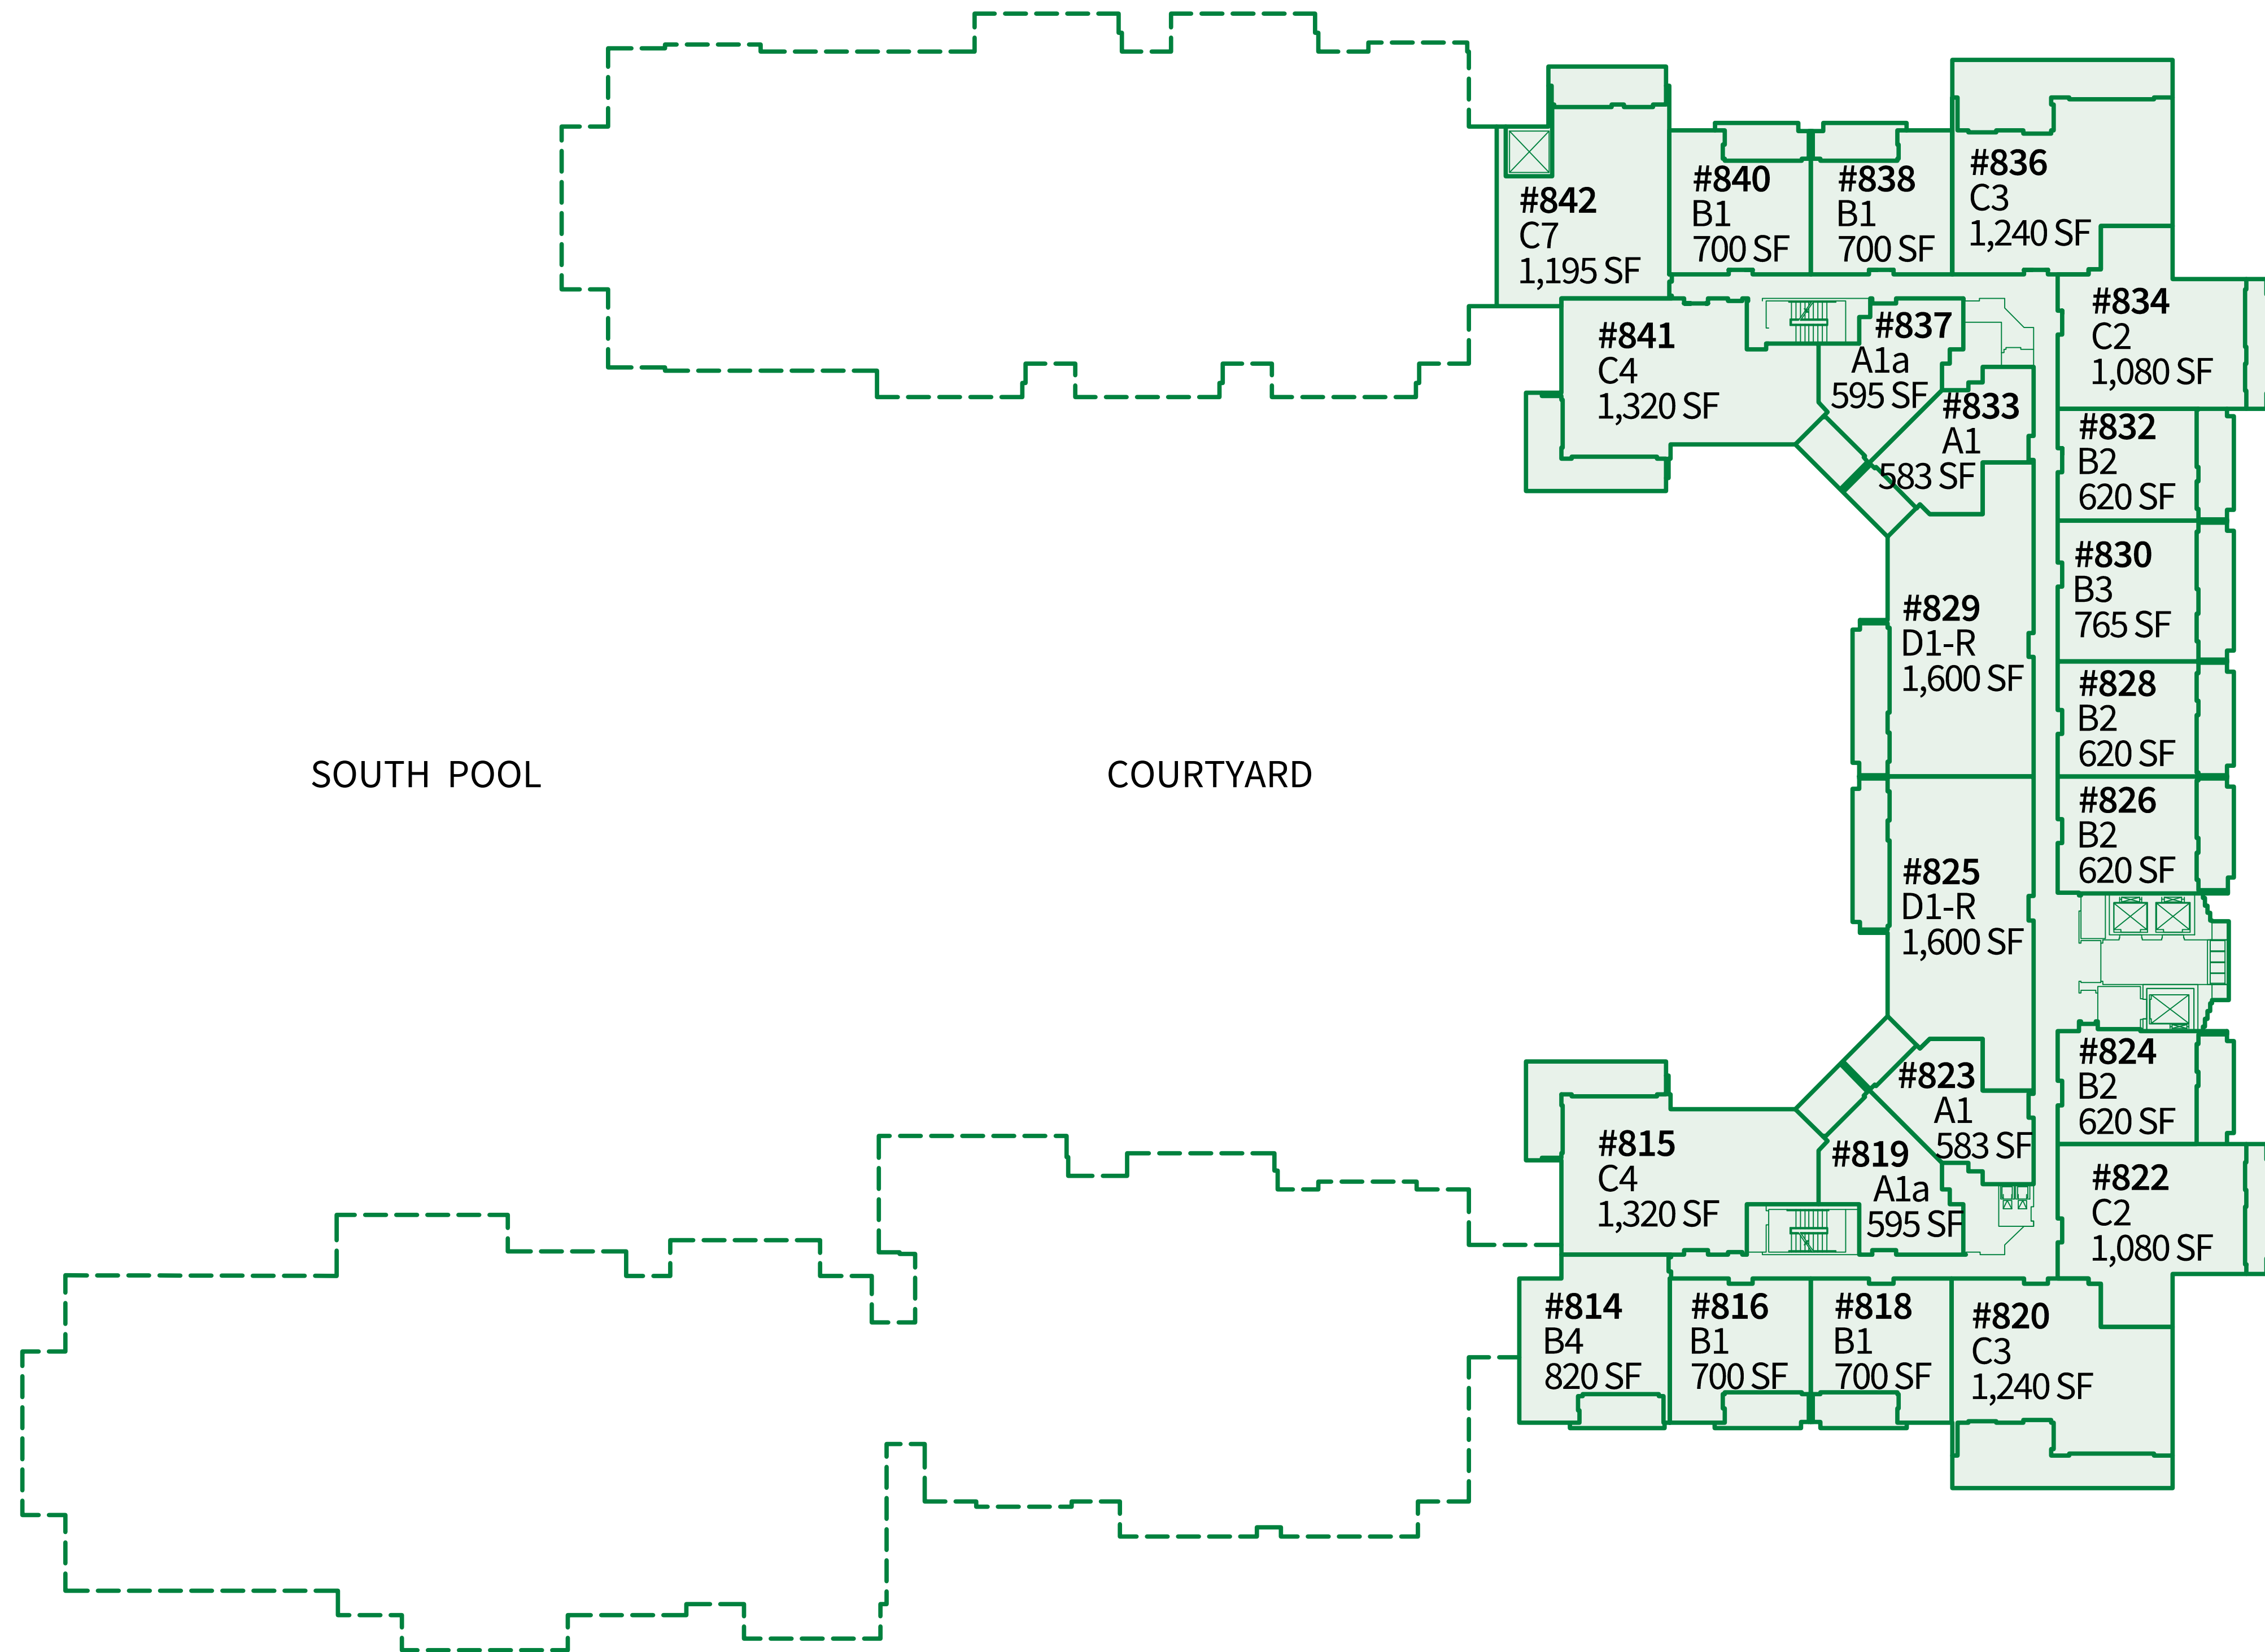

FIFTH FLOOR

BEACH/OCEAN

SOUTH POOL

COURTYARD

MOUNTAIN VIEW

SIXTH FLOOR

BEACH/OCEAN

SOUTH POOL

COURTYARD

MOUNTAIN VIEW

SEVENTH FLOOR

BEACH/OCEAN

SOUTH POOL

COURTYARD

MOUNTAIN VIEW

EIGHTH FLOOR

BEACH/OCEAN

SOUTH POOL

COURTYARD

MOUNTAIN VIEW

NINTH FLOOR

BEACH/OCEAN

SOUTH POOL

COURTYARD

MOUNTAIN
VIEW

TENTH FLOOR

BEACH/OCEAN

SOUTH POOL

COURTYARD

MOUNTAIN VIEW

THREE BEDROOM Plan E1a-R

2,650 sq.ft. Interior
1,000 sq.ft. Lanai
(1 of 2)
Suites: 601, 750