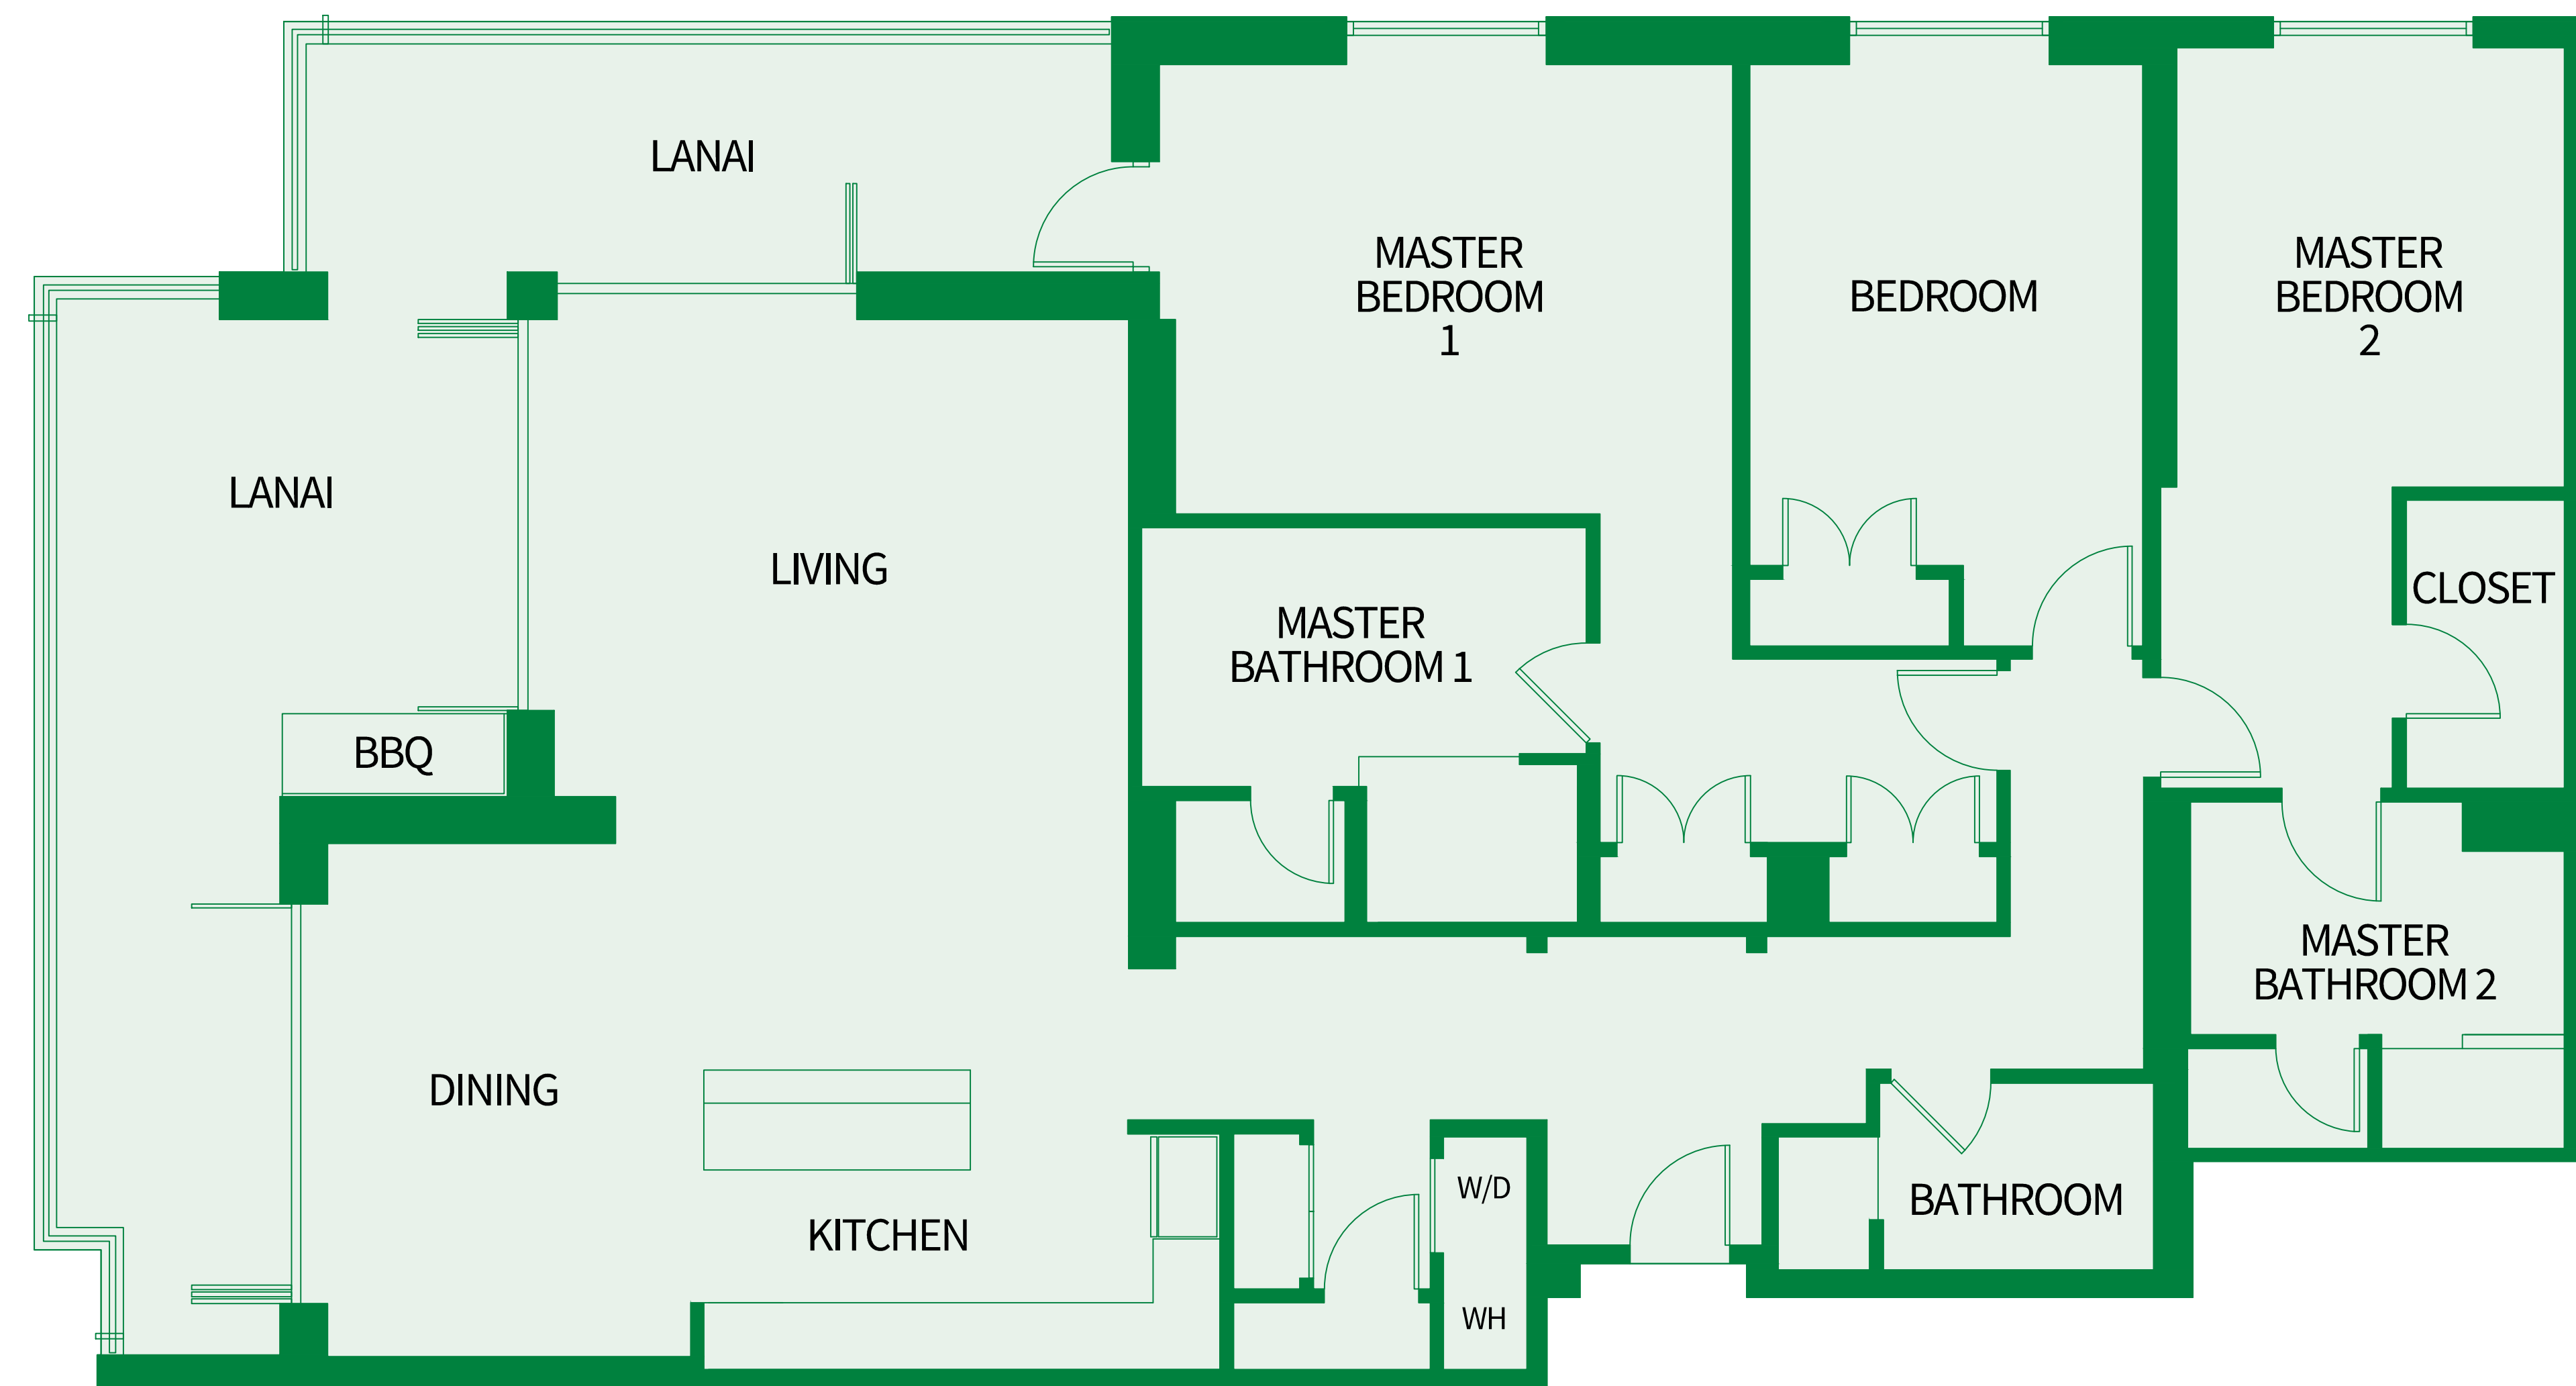

THREE BEDROOM Plan D2a-R

2,225 sq.ft. Interior

560 sq.ft. Lanai

(1 of 9)

Suites: 102, 150, 202, 250,
302, 350, 402, 450,
550