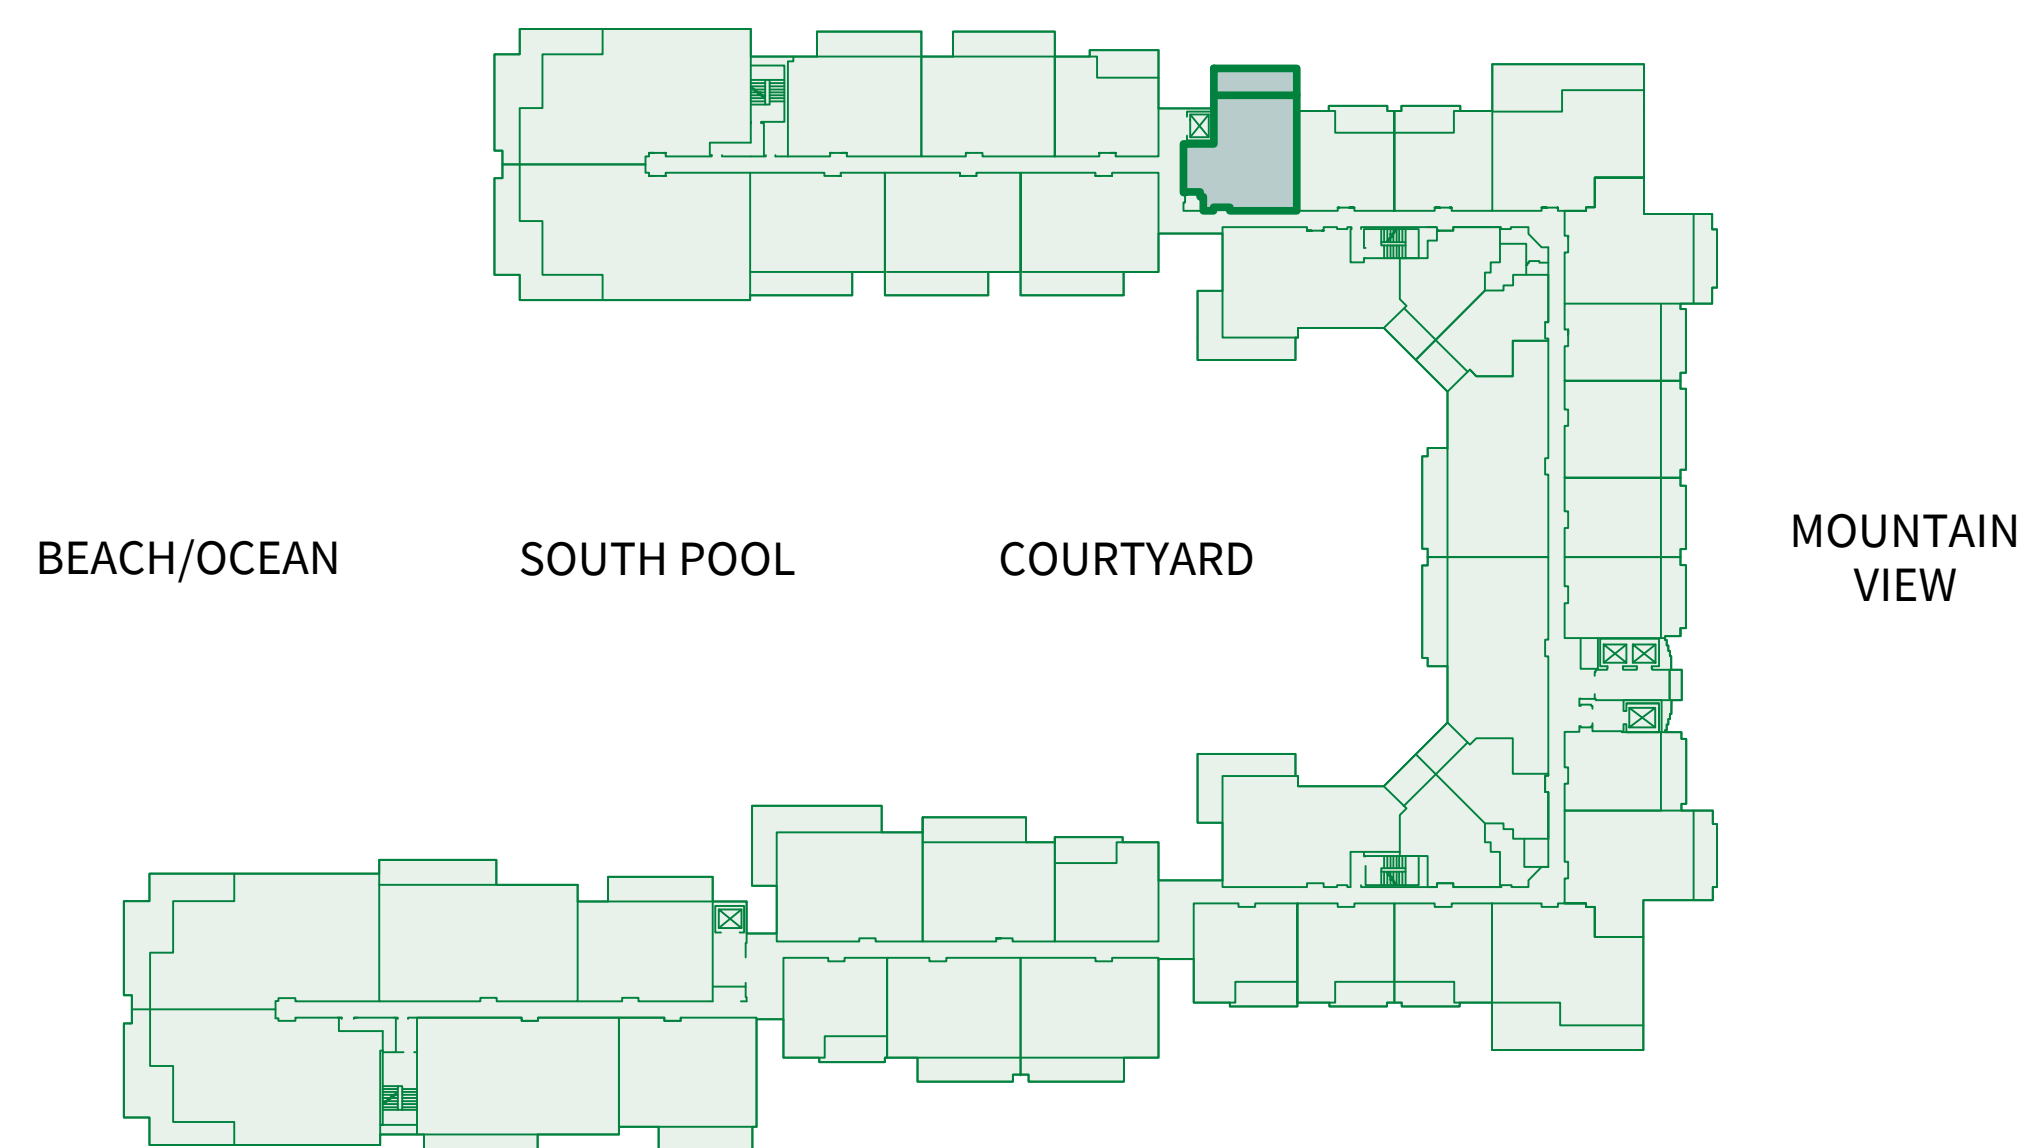

Suites: 105, 110, 111, 112, 145,
146, 147, 148, 149, 205,
210, 211, 212, 245, 246,
247, 248, 249, 305, 310,
311, 312, 345, 346, 347,
348, 349, 405, 410, 411,
412, 445, 446, 447, 448,
449, 505, 510, 511, 512,
545, 546, 547, 548, 549,
605, 610, 611, 612, 645,
646, 647, 648, 649, 710,
711, 712, 745, 746, 747,
748, 749

ONE BEDROOM & DEN

Plan BD1

950 sq.ft. Interior

190 sq.ft. Lanai

(1 of 7)

Suites: 142, 242, 342, 442, 542,
642, 742

ONE BEDROOM Plan B4

820 sq.ft. Interior
145 sq.ft. Lanai
(1 of 1)
Suite: 814