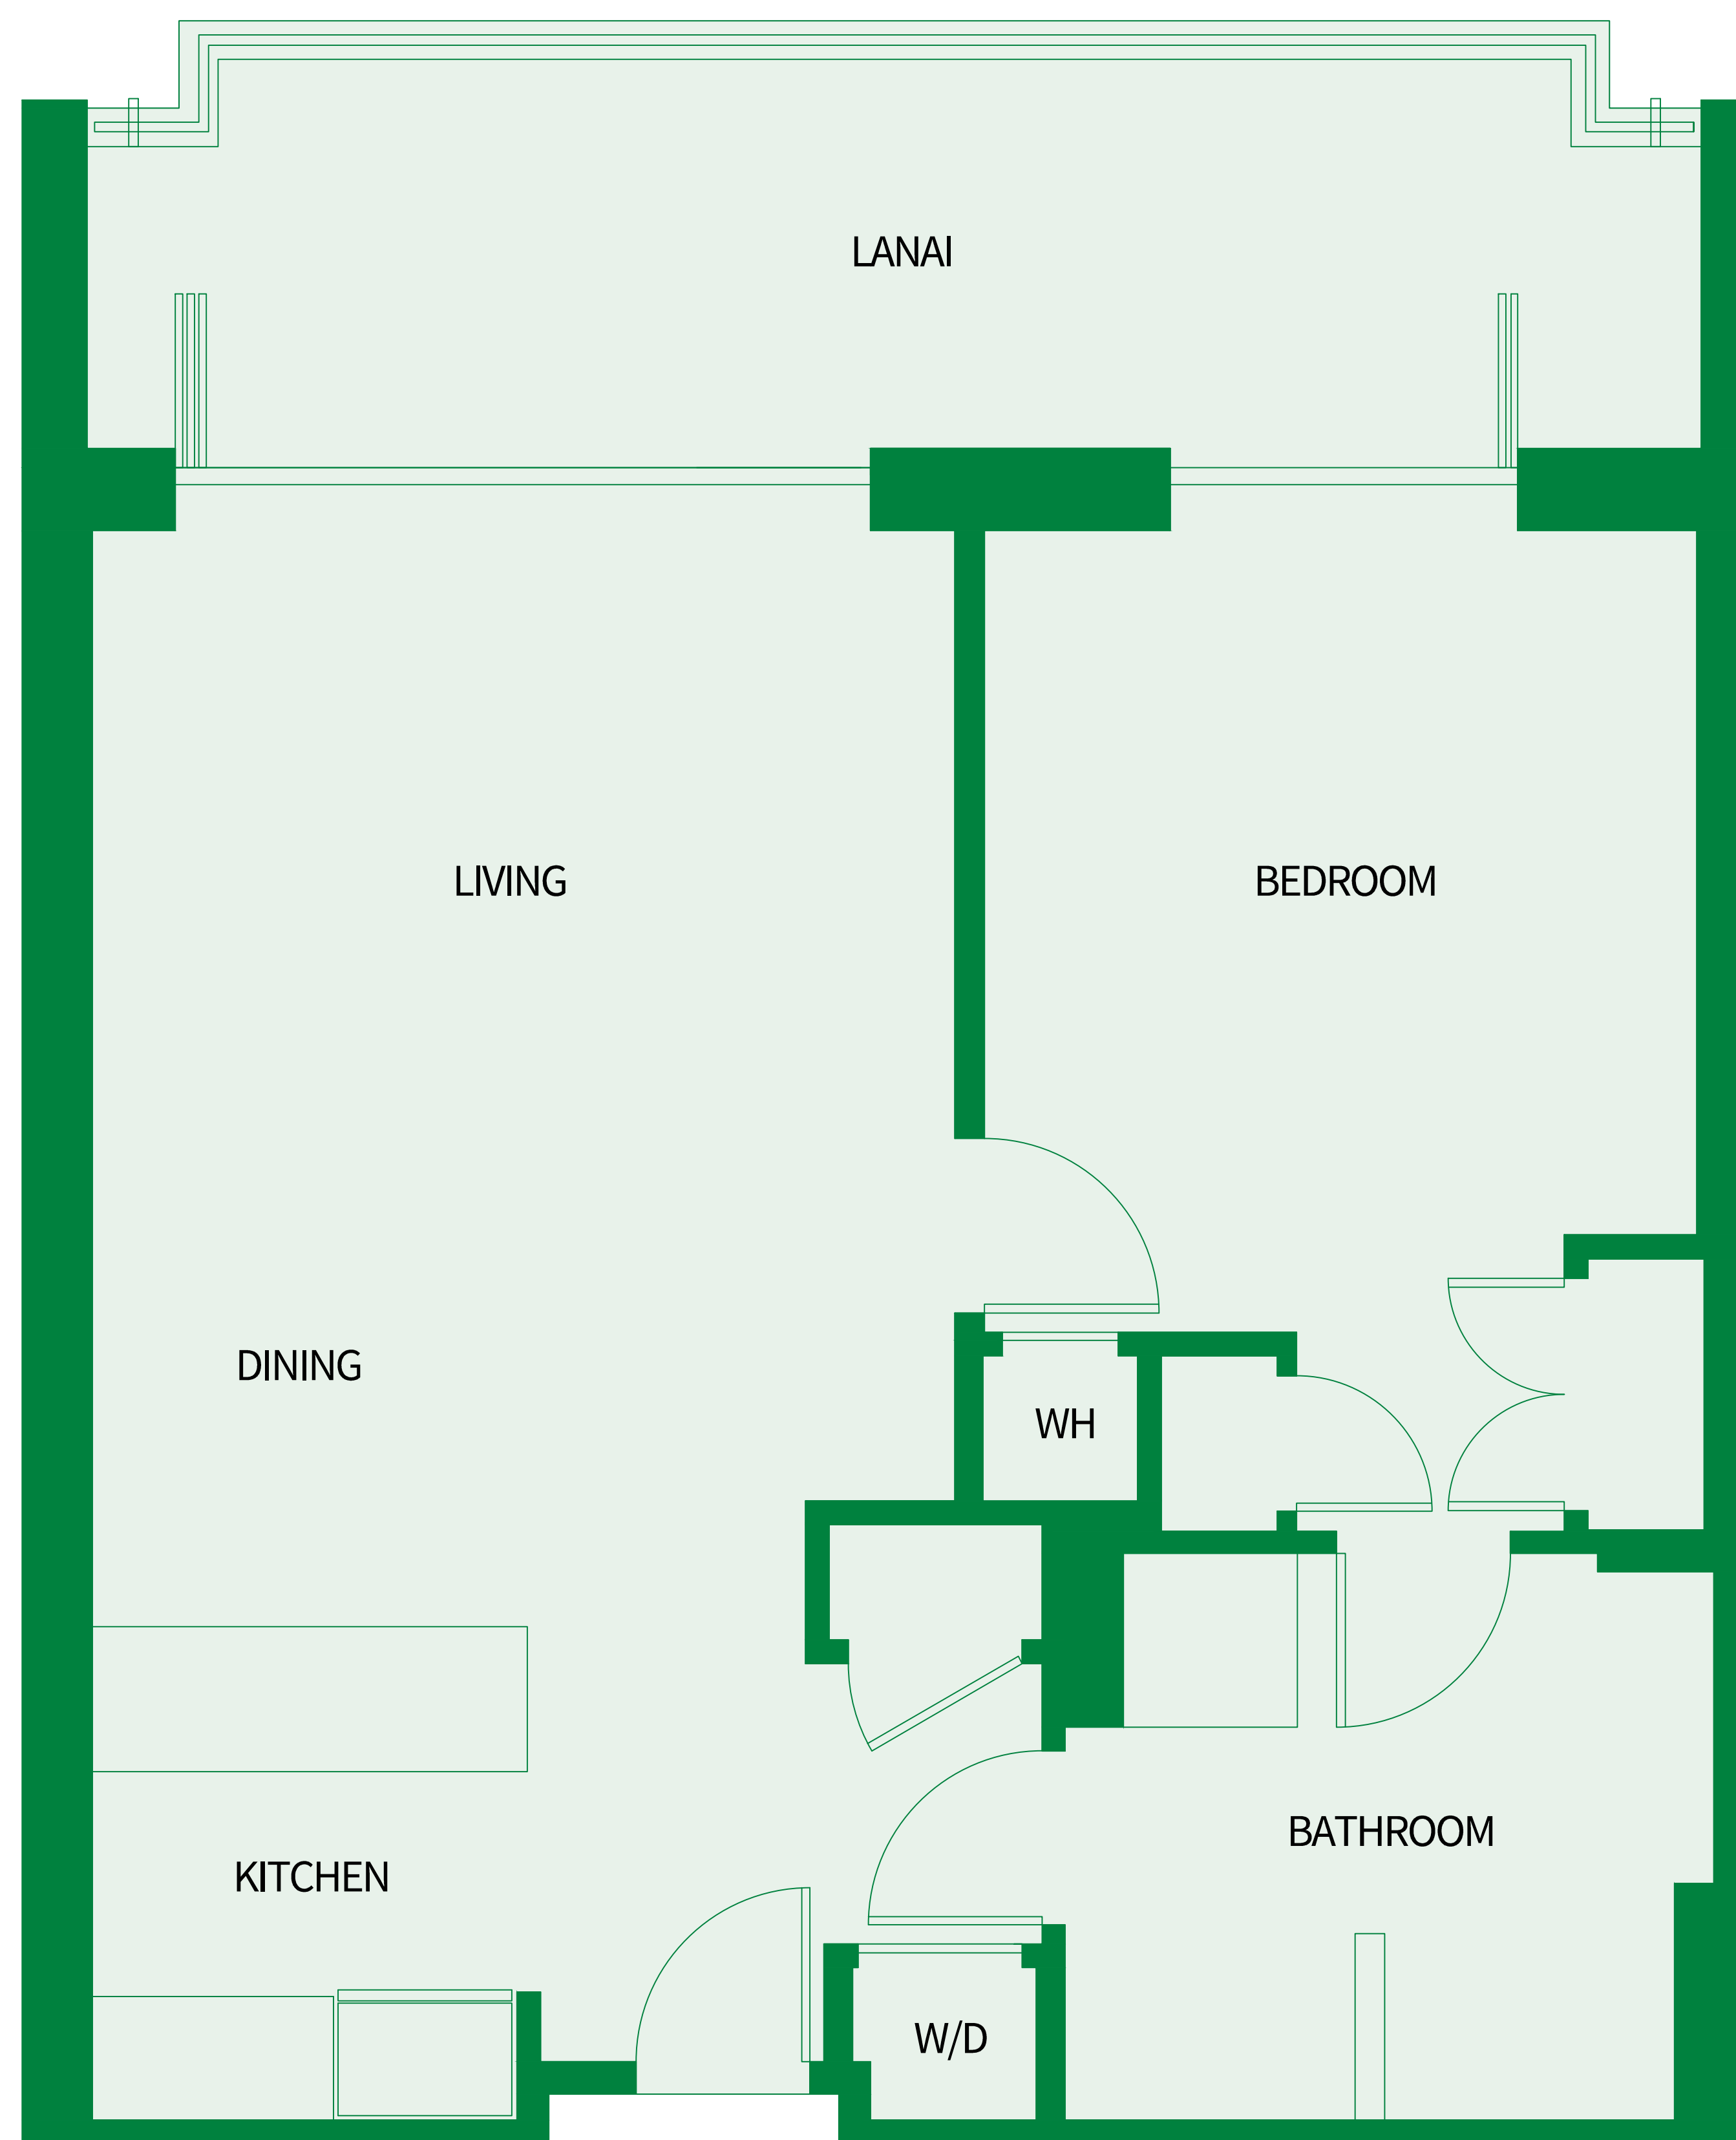

ONE BEDROOM Plan B3-ADA

765 sq.ft. Interior

205 sq.ft. Lanai

(1 of 4)

Suites: 330, 430, 530, 630

Island

Sotheby's
INTERNATIONAL REALTY