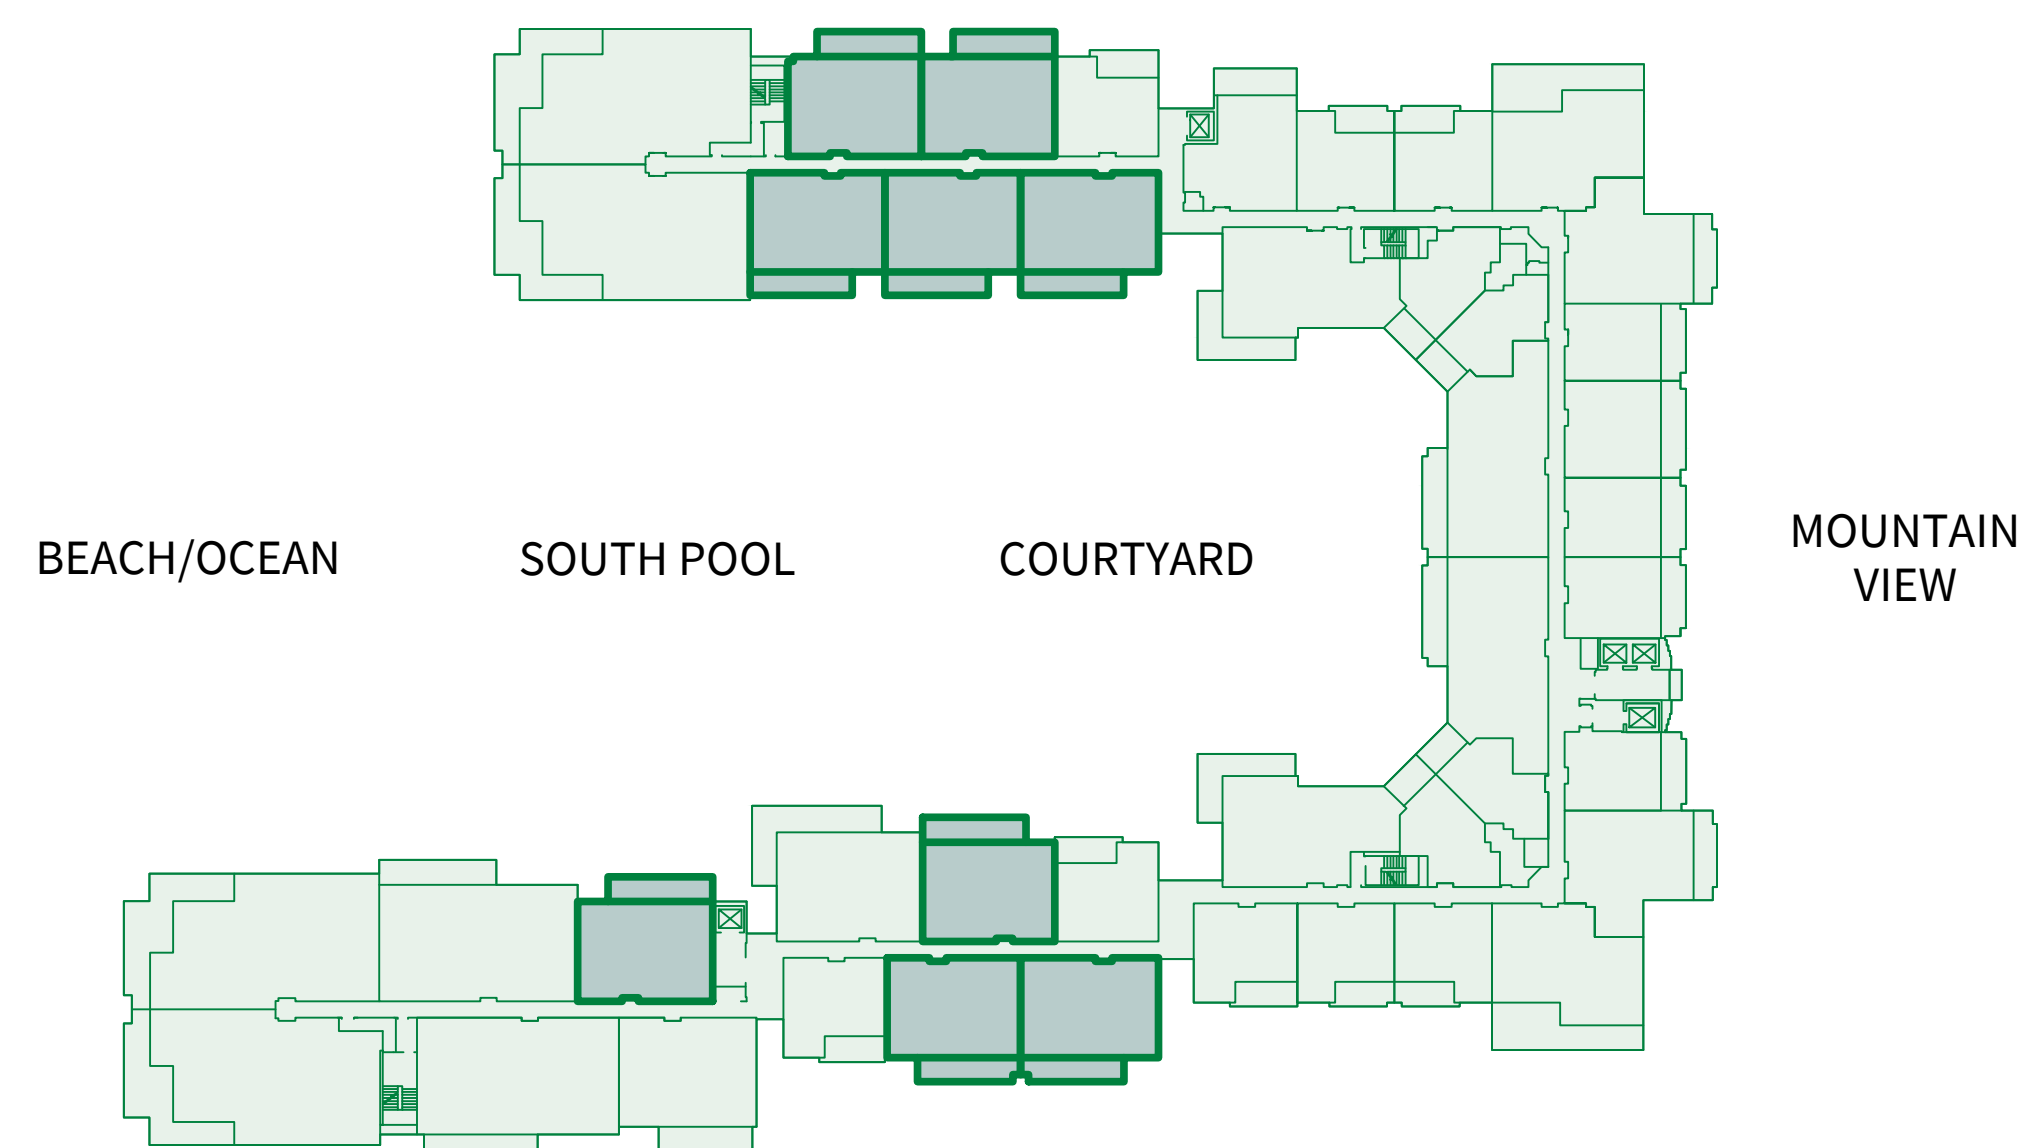

TWO BEDROOM Plan C2

1,080 sq.ft. Interior

190 sq.ft. Lanai

(1 of 14)

Suites: 222, 234, 322, 334, 422,
434, 522, 534, 622, 634,
722, 734, 822, 834

TWO BEDROOM Plan C1c

1,100 sq.ft. Interior
235 sq.ft. Lanai
(1 of 65)

Suites: 105, 110, 111, 112, 145,
146, 147, 148, 149, 205,
210, 211, 212, 245, 246,
247, 248, 249, 305, 310,
311, 312, 345, 346, 347,
348, 349, 405, 410, 411,
412, 445, 446, 447, 448,
449, 505, 510, 511, 512,
545, 546, 547, 548, 549,
605, 610, 611, 612, 645,
646, 647, 648, 649, 710,
711, 712, 745, 746, 747,
748, 749