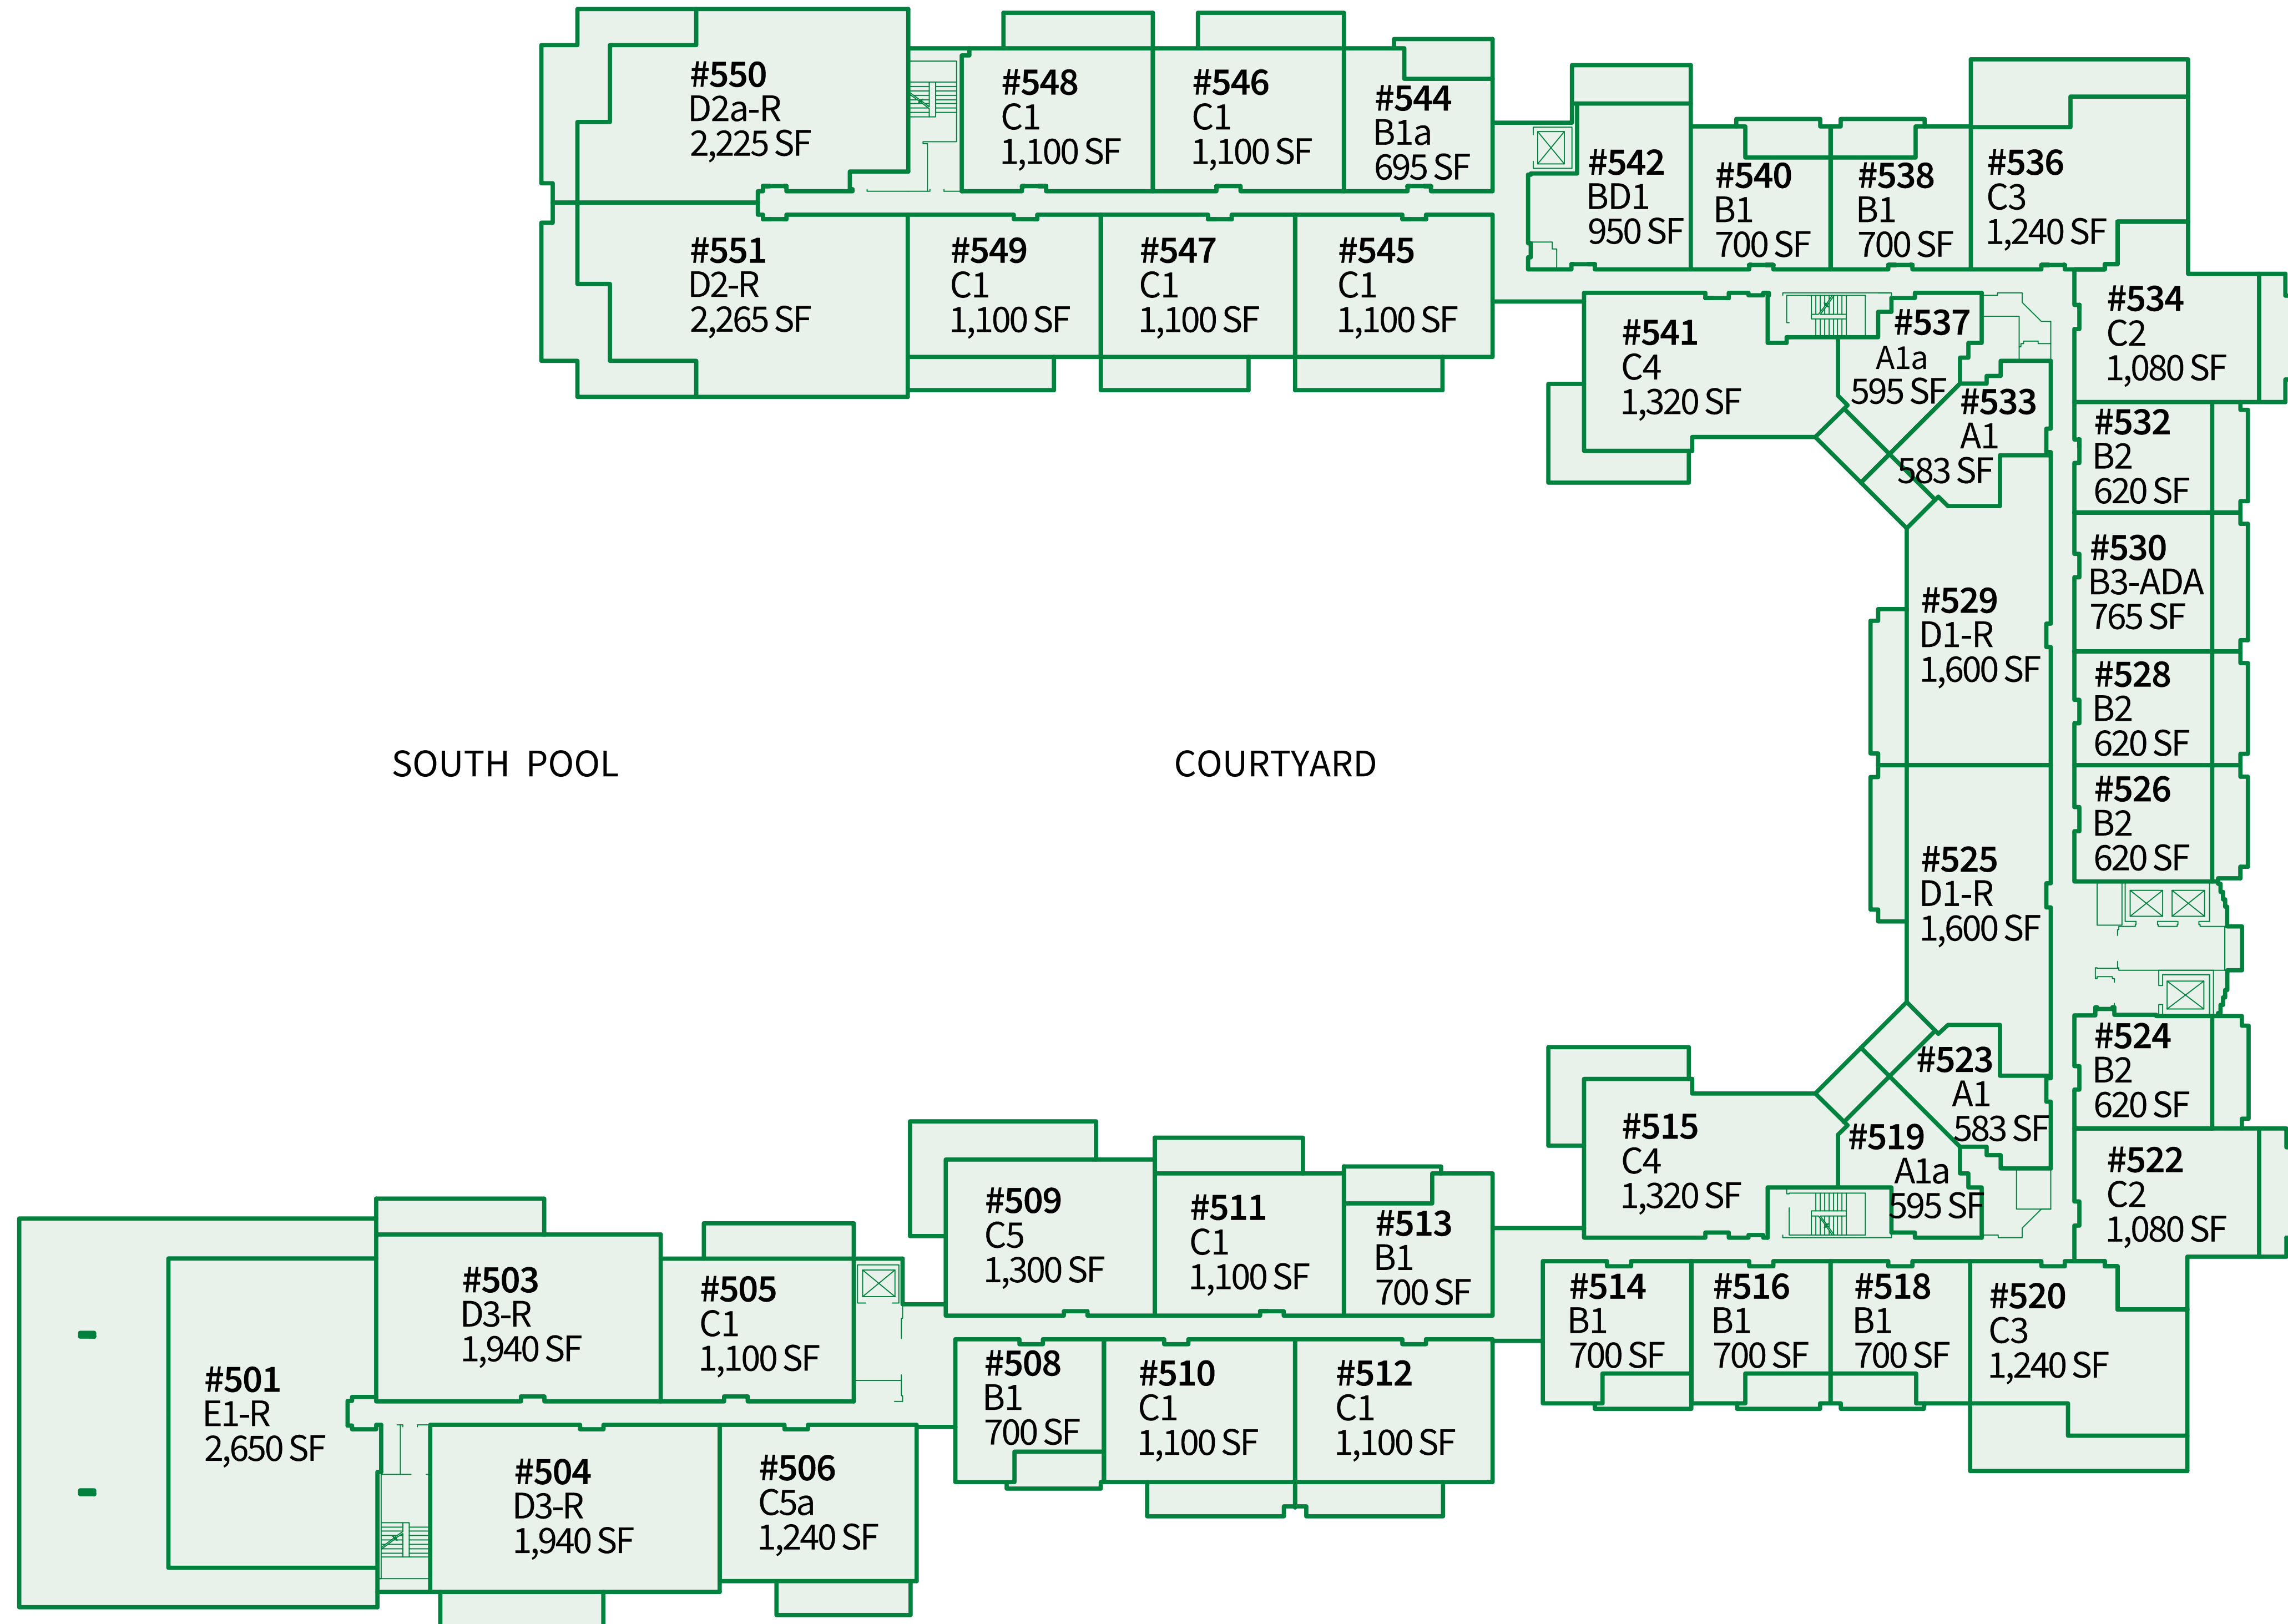

SOUTH POOL

COURTYARD

MOUNTAIN VIEW

FOURTH FLOOR

BEACH/OCEAN

SOUTH POOL

COURTYARD

MOUNTAIN VIEW

FIFTH FLOOR

BEACH/OCEAN

SOUTH POOL

COURTYARD

MOUNTAIN VIEW

SIXTH FLOOR

BEACH/OCEAN

SOUTH POOL

COURTYARD

MOUNTAIN VIEW

SEVENTH FLOOR

BEACH/OCEAN

SOUTH POOL

COURTYARD

MOUNTAIN VIEW

EIGHTH FLOOR

MOUNTAIN
VIEW

TENTH FLOOR

BEACH/OCEAN

SOUTH POOL

COURTYARD

MOUNTAIN VIEW

THREE BEDROOM Plan E1a-R

2,650 sq.ft. Interior
1,000 sq.ft. Lanai
(1 of 2)
Suites: 601, 750