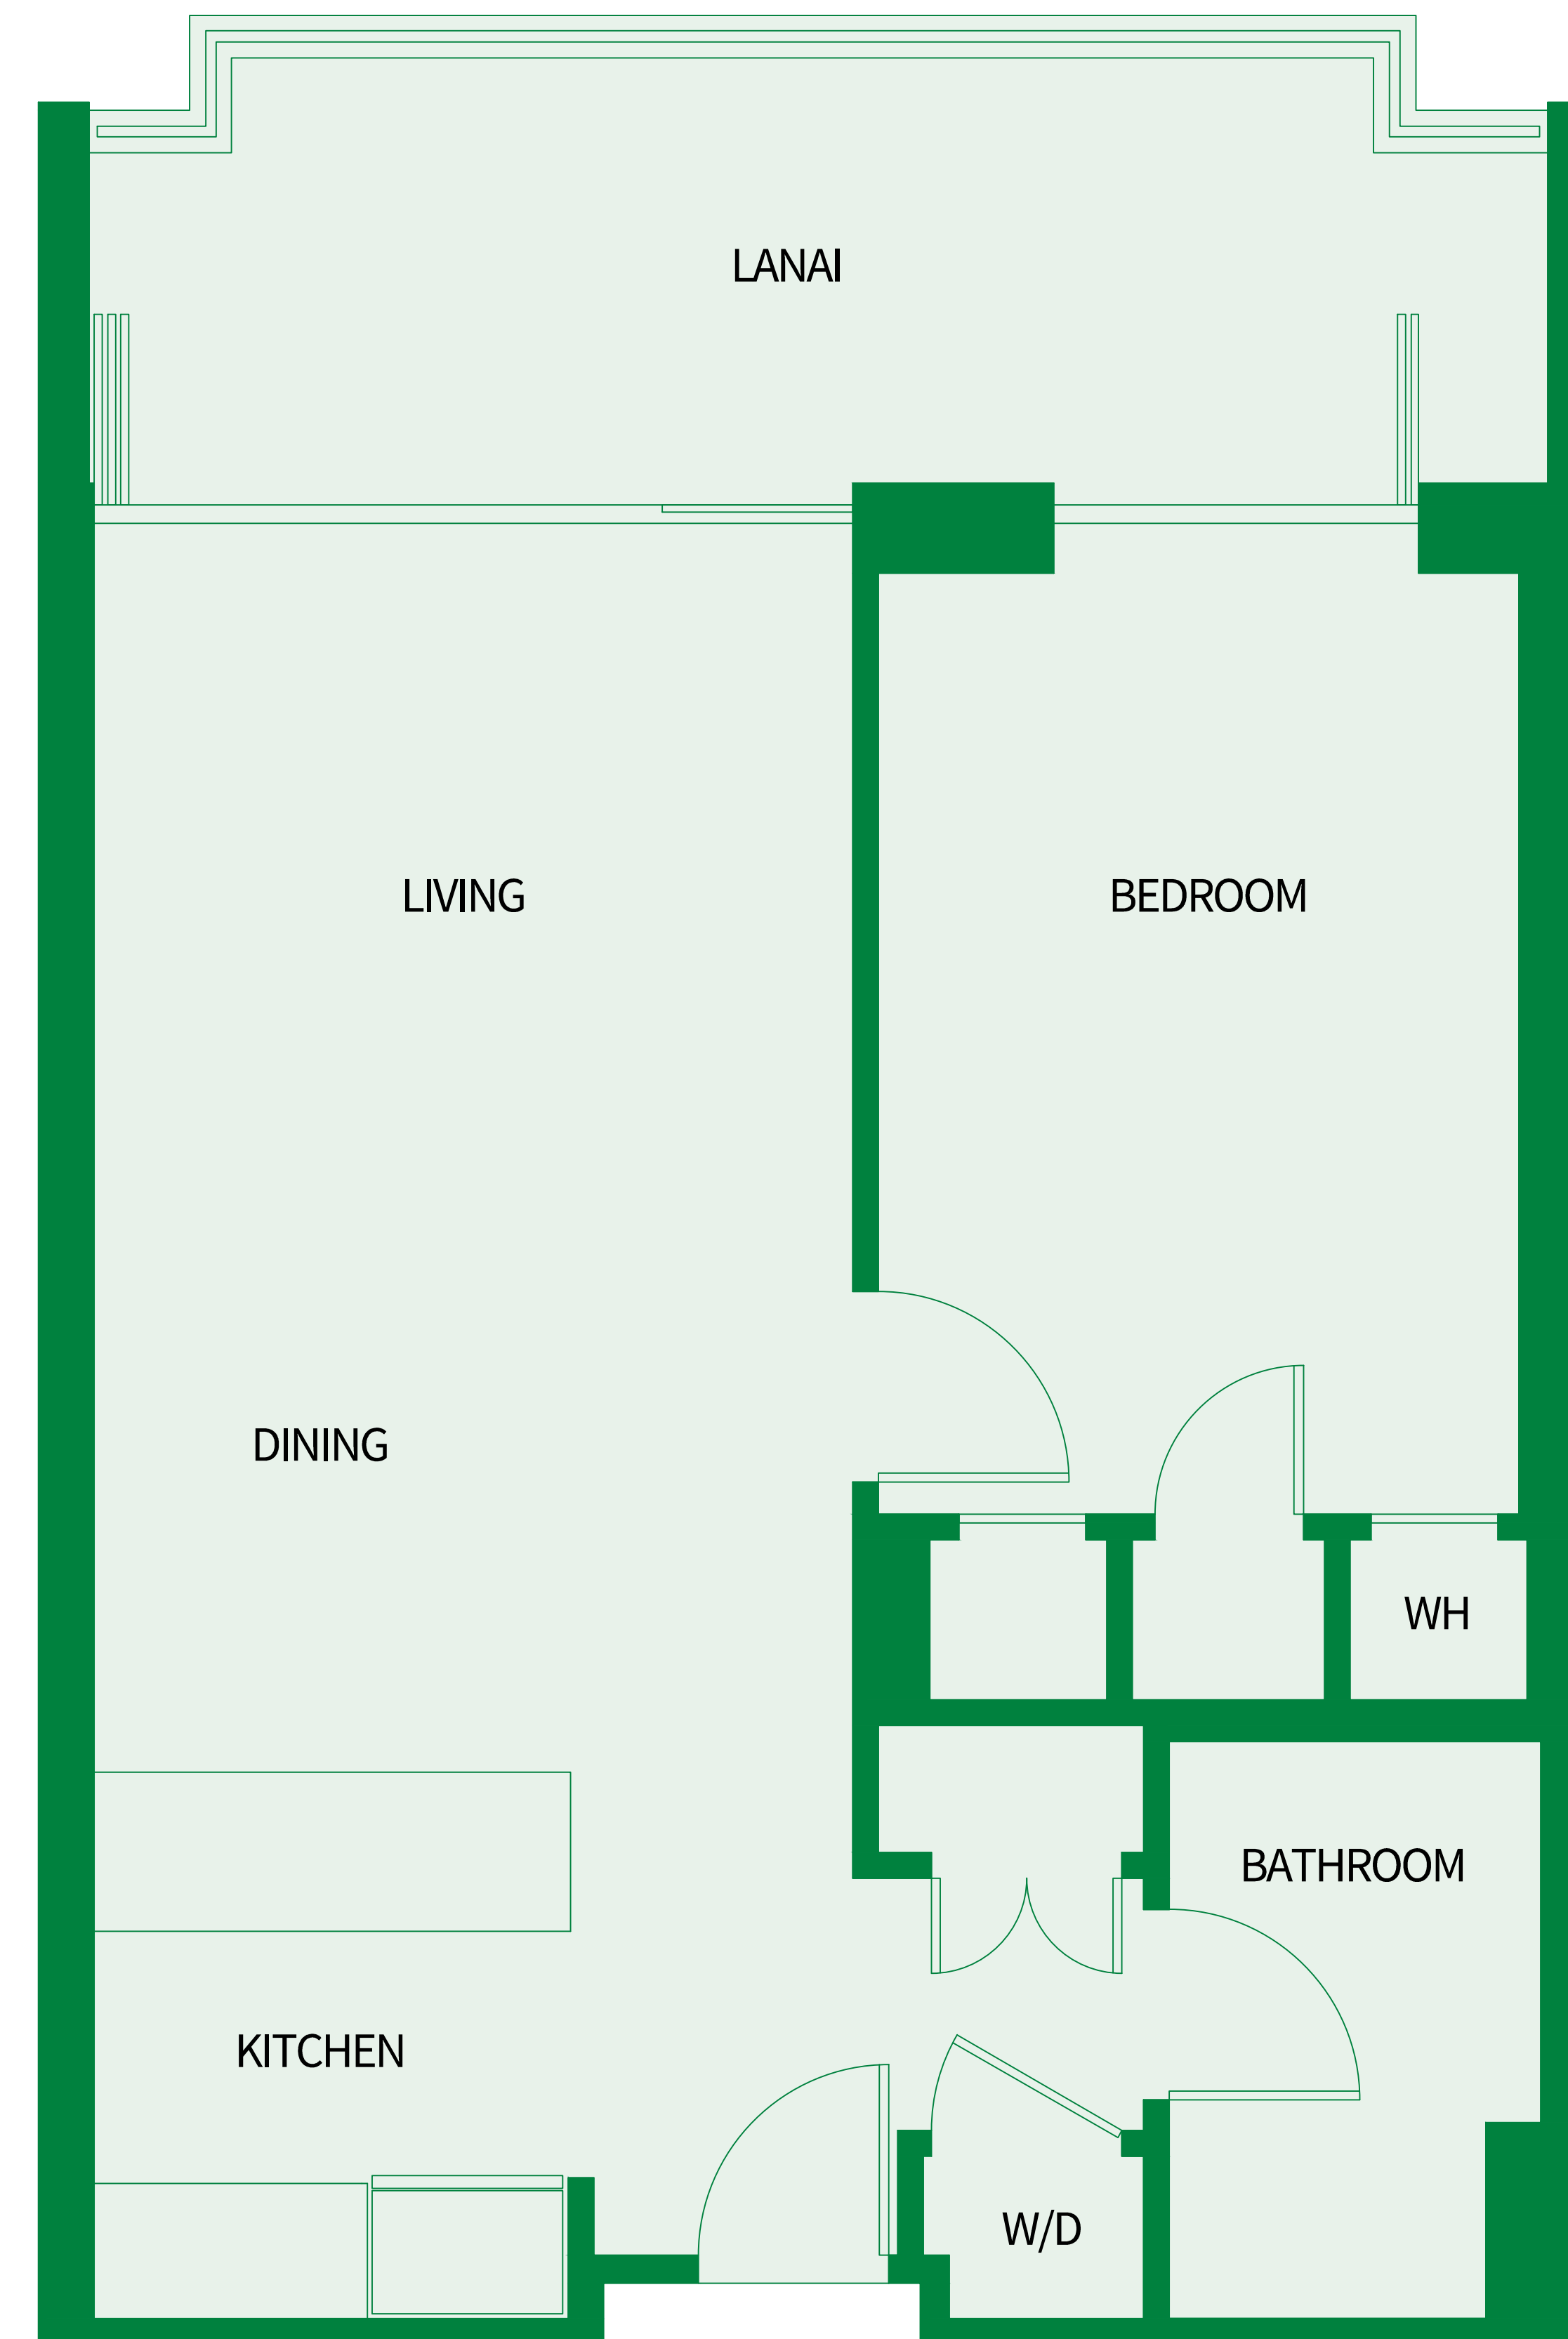

765 sq.ft. Interior

205 sq.ft. Lanai

(1 of 4)

Suites: 330, 430, 530, 630

Island 

Sotheby's
INTERNATIONAL REALTY

ONE BEDROOM Plan B2

620 sq.ft. Interior

165 sq.ft. Lanai

(1 of 34)

Suites: 224, 232, 324, 326, 328,
332, 424, 426, 428, 432,
524, 526, 528, 532, 624,
626, 628, 632, 724, 726,
728, 732, 824, 826, 828,
832, 924, 926, 928, 932,
1024, 1026, 1028, 1032

(1 of 52)

Suites: 108, 113, 114, 116, 138,
140, 208, 213, 214, 216,
218, 238, 240, 308, 313,
314, 316, 318, 338, 340,
408, 413, 414, 416, 418,
438, 440, 508, 513, 514,
516, 518, 538, 540, 608,
613, 614, 616, 618, 638,
640, 708, 713, 714, 716,
718, 738, 740, 816, 818,
838, 840