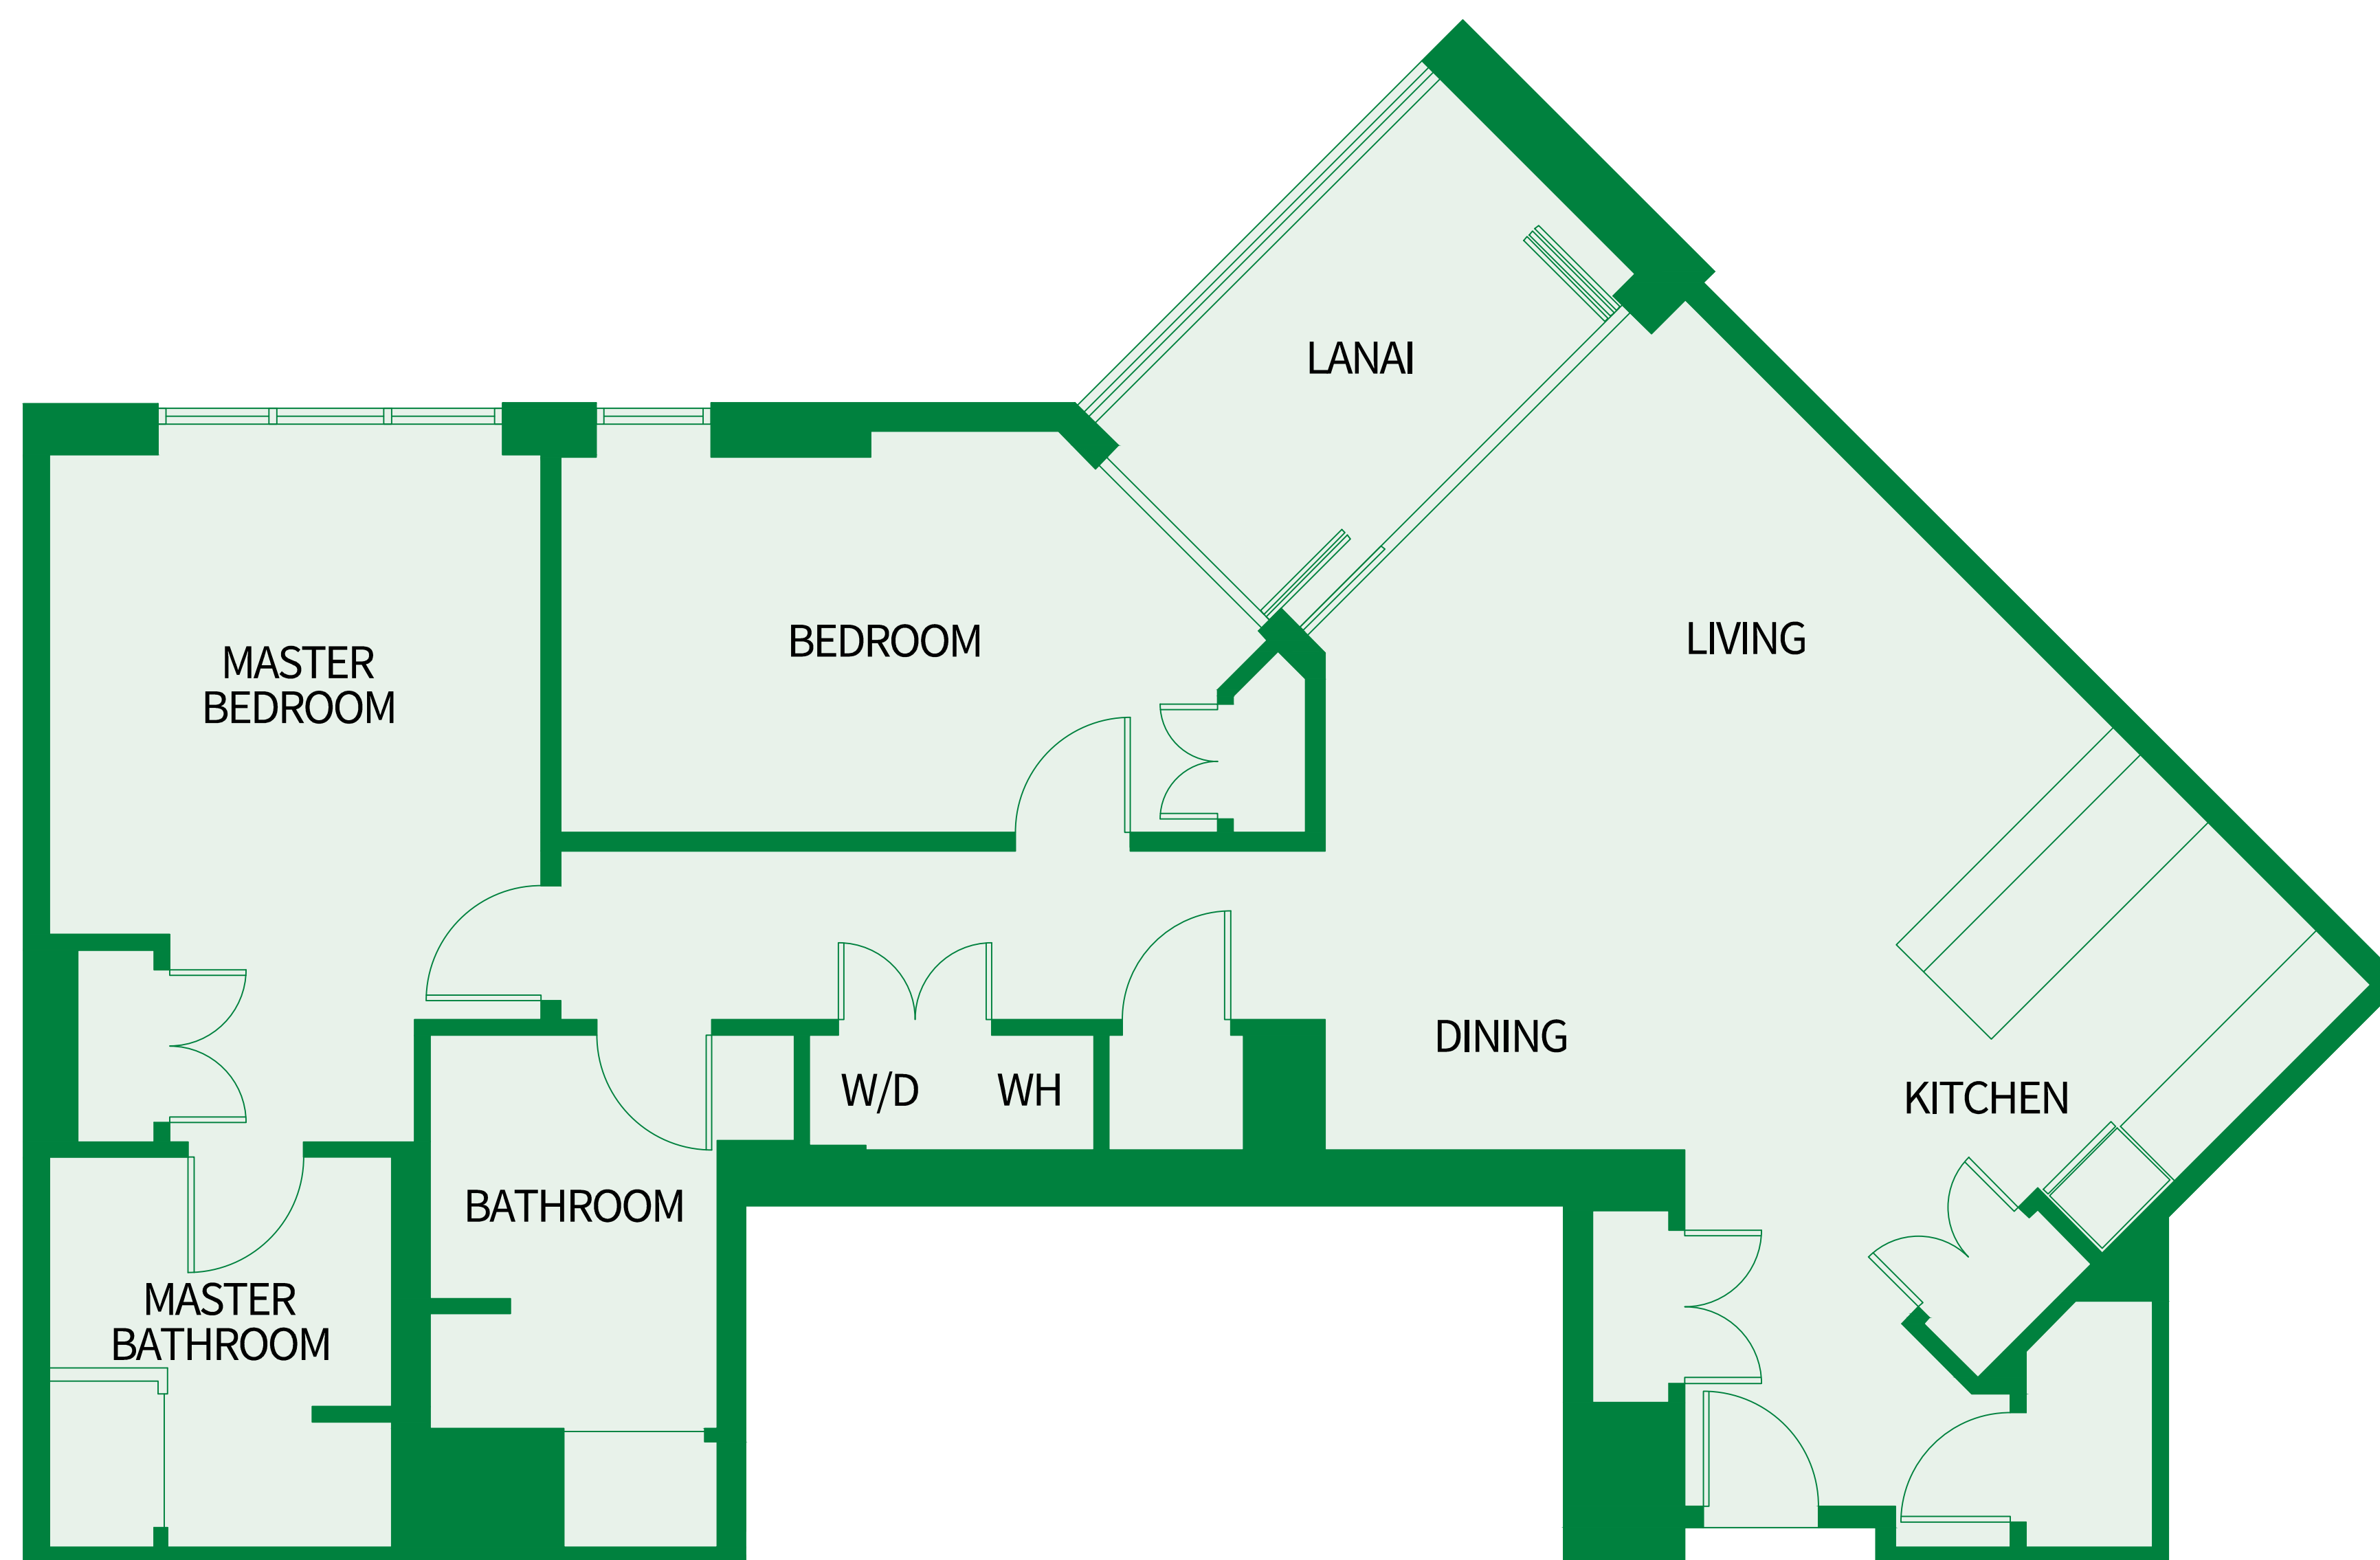

TWO BEDROOM Plan C8

1,290 sq.ft. Interior
115 sq.ft. Lanai
(1 of 2)
Suites: 919, 937