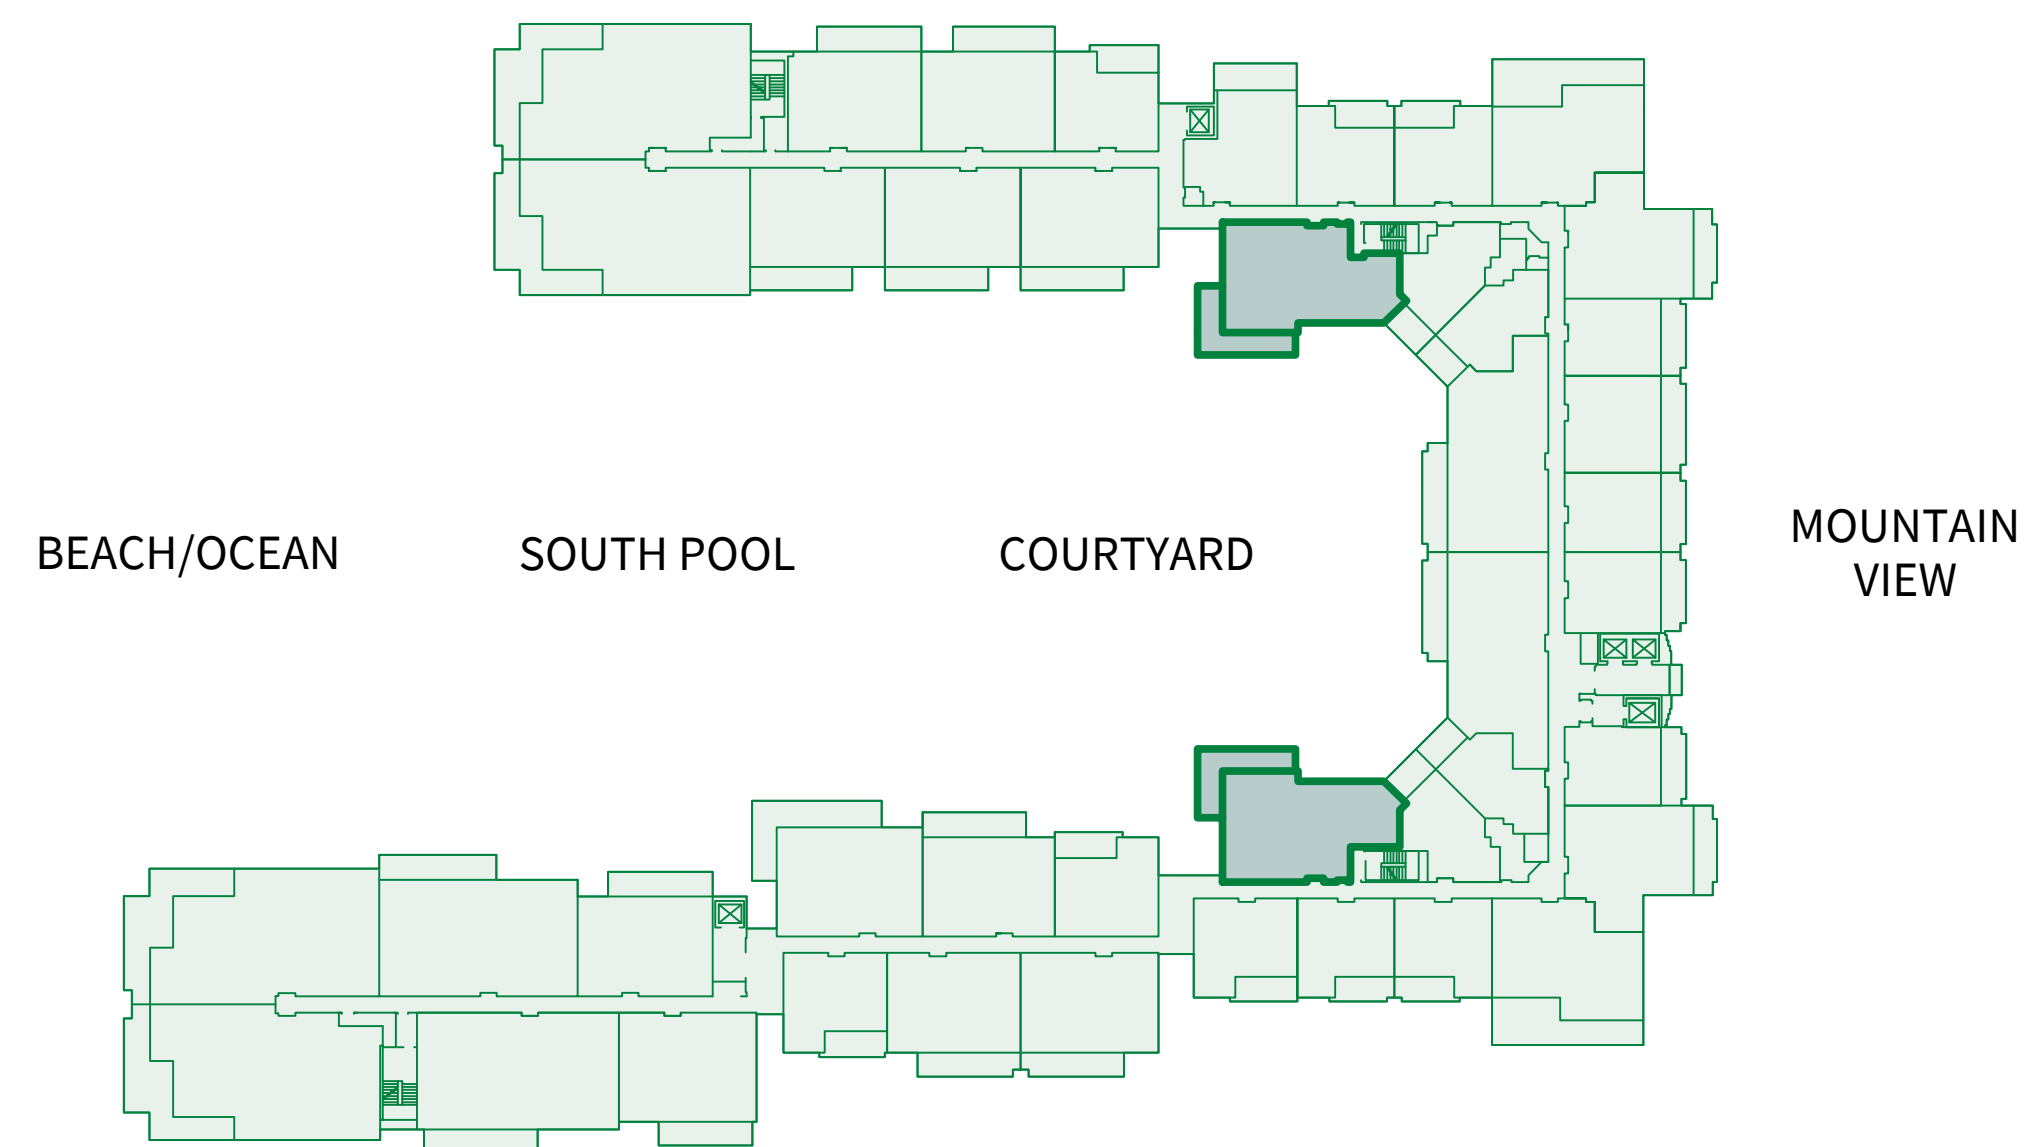

(1 of 7)

Suites: 109, 209, 309, 409,
509, 609, 709

TWO BEDROOM Plan C4

1,320 sq.ft. Interior
340 sq.ft. Lanai
(1 of 14)

Suites: 215, 241, 315, 341,
415, 441, 515, 541,
615, 641, 715, 741,
815, 841

TWO BEDROOM Plan C3