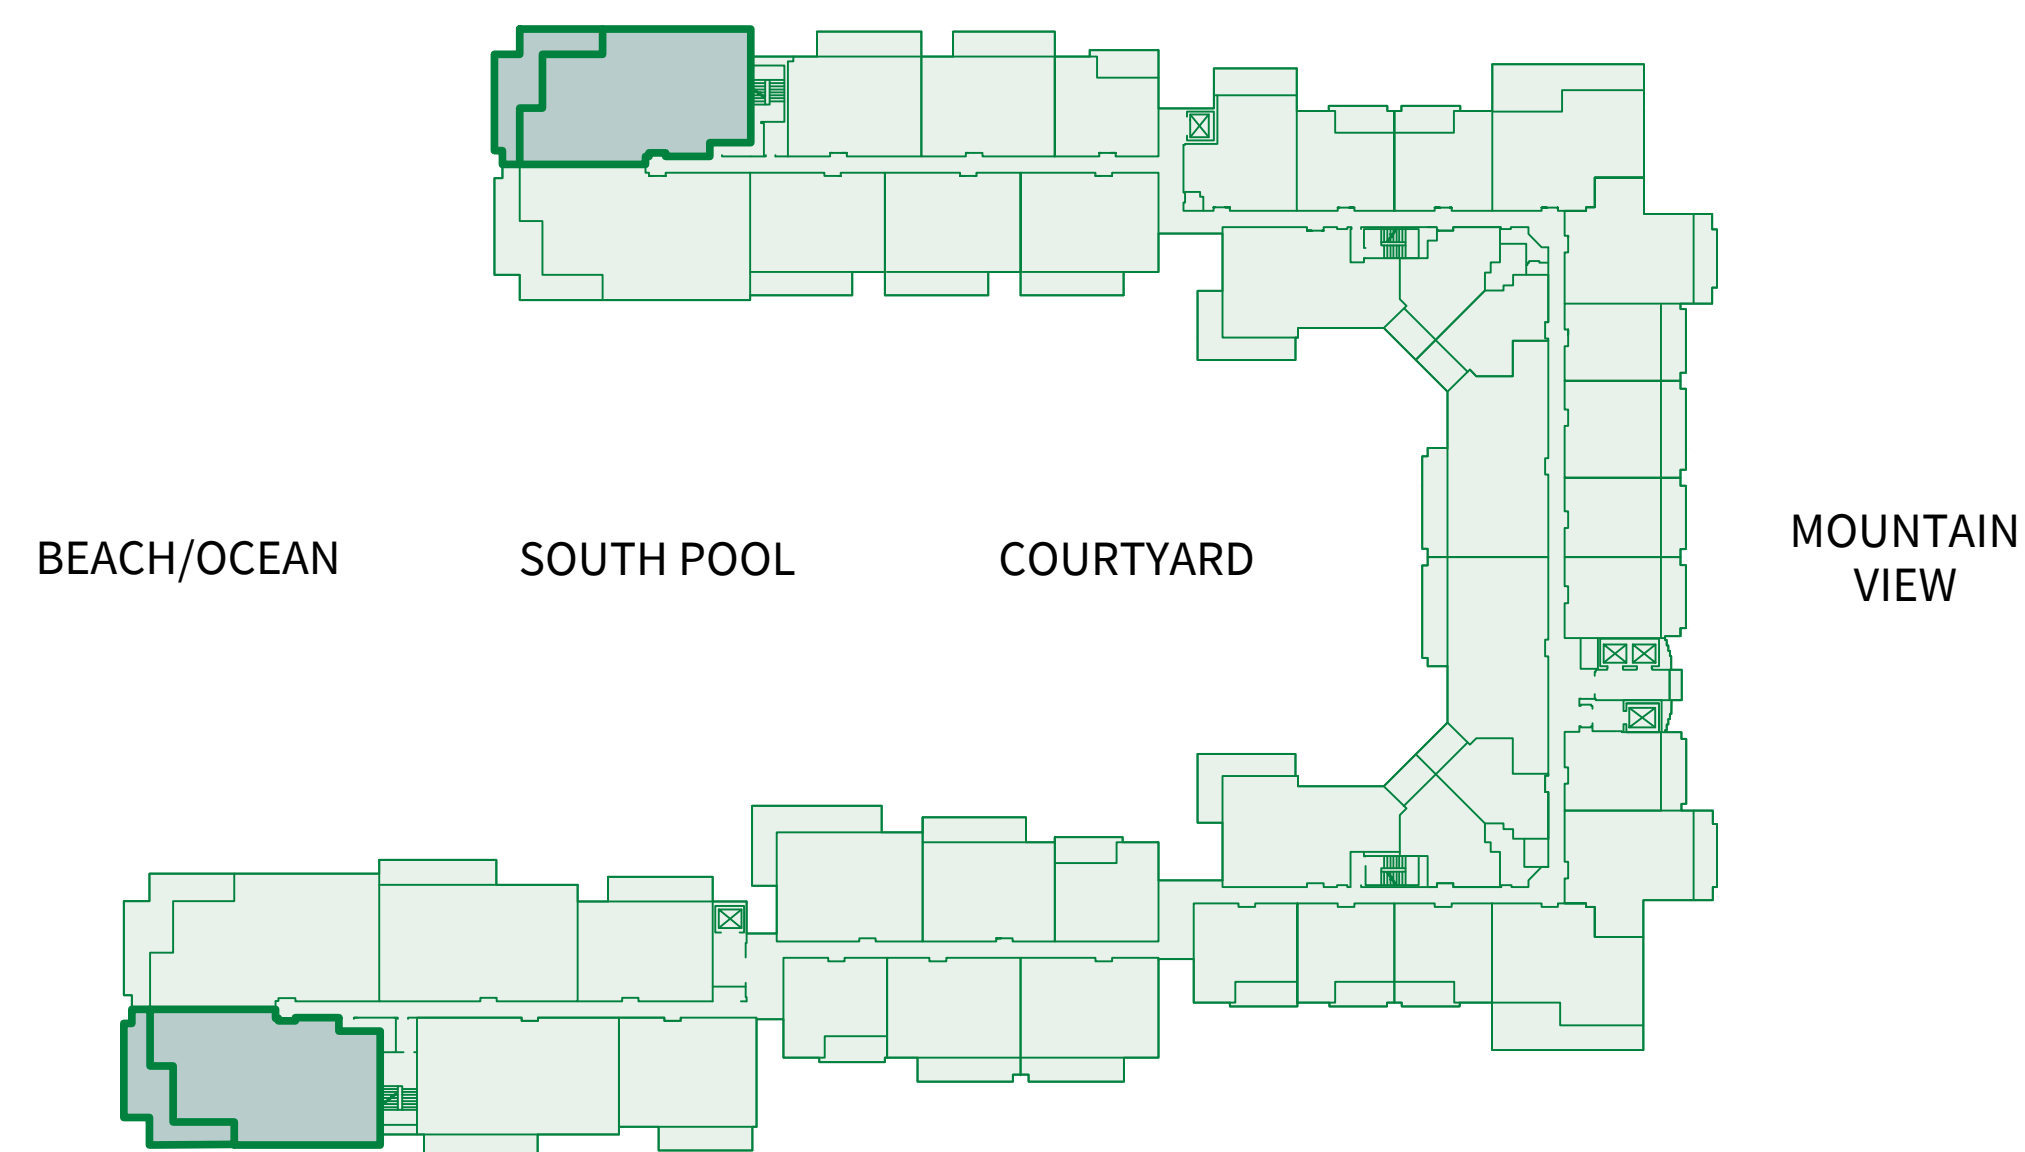

THREE BEDROOM Plan D2a-R

2,225 sq.ft. Interior

560 sq.ft. Lanai

(1 of 9)

Suites: 102, 150, 202, 250,
302, 350, 402, 450,
550