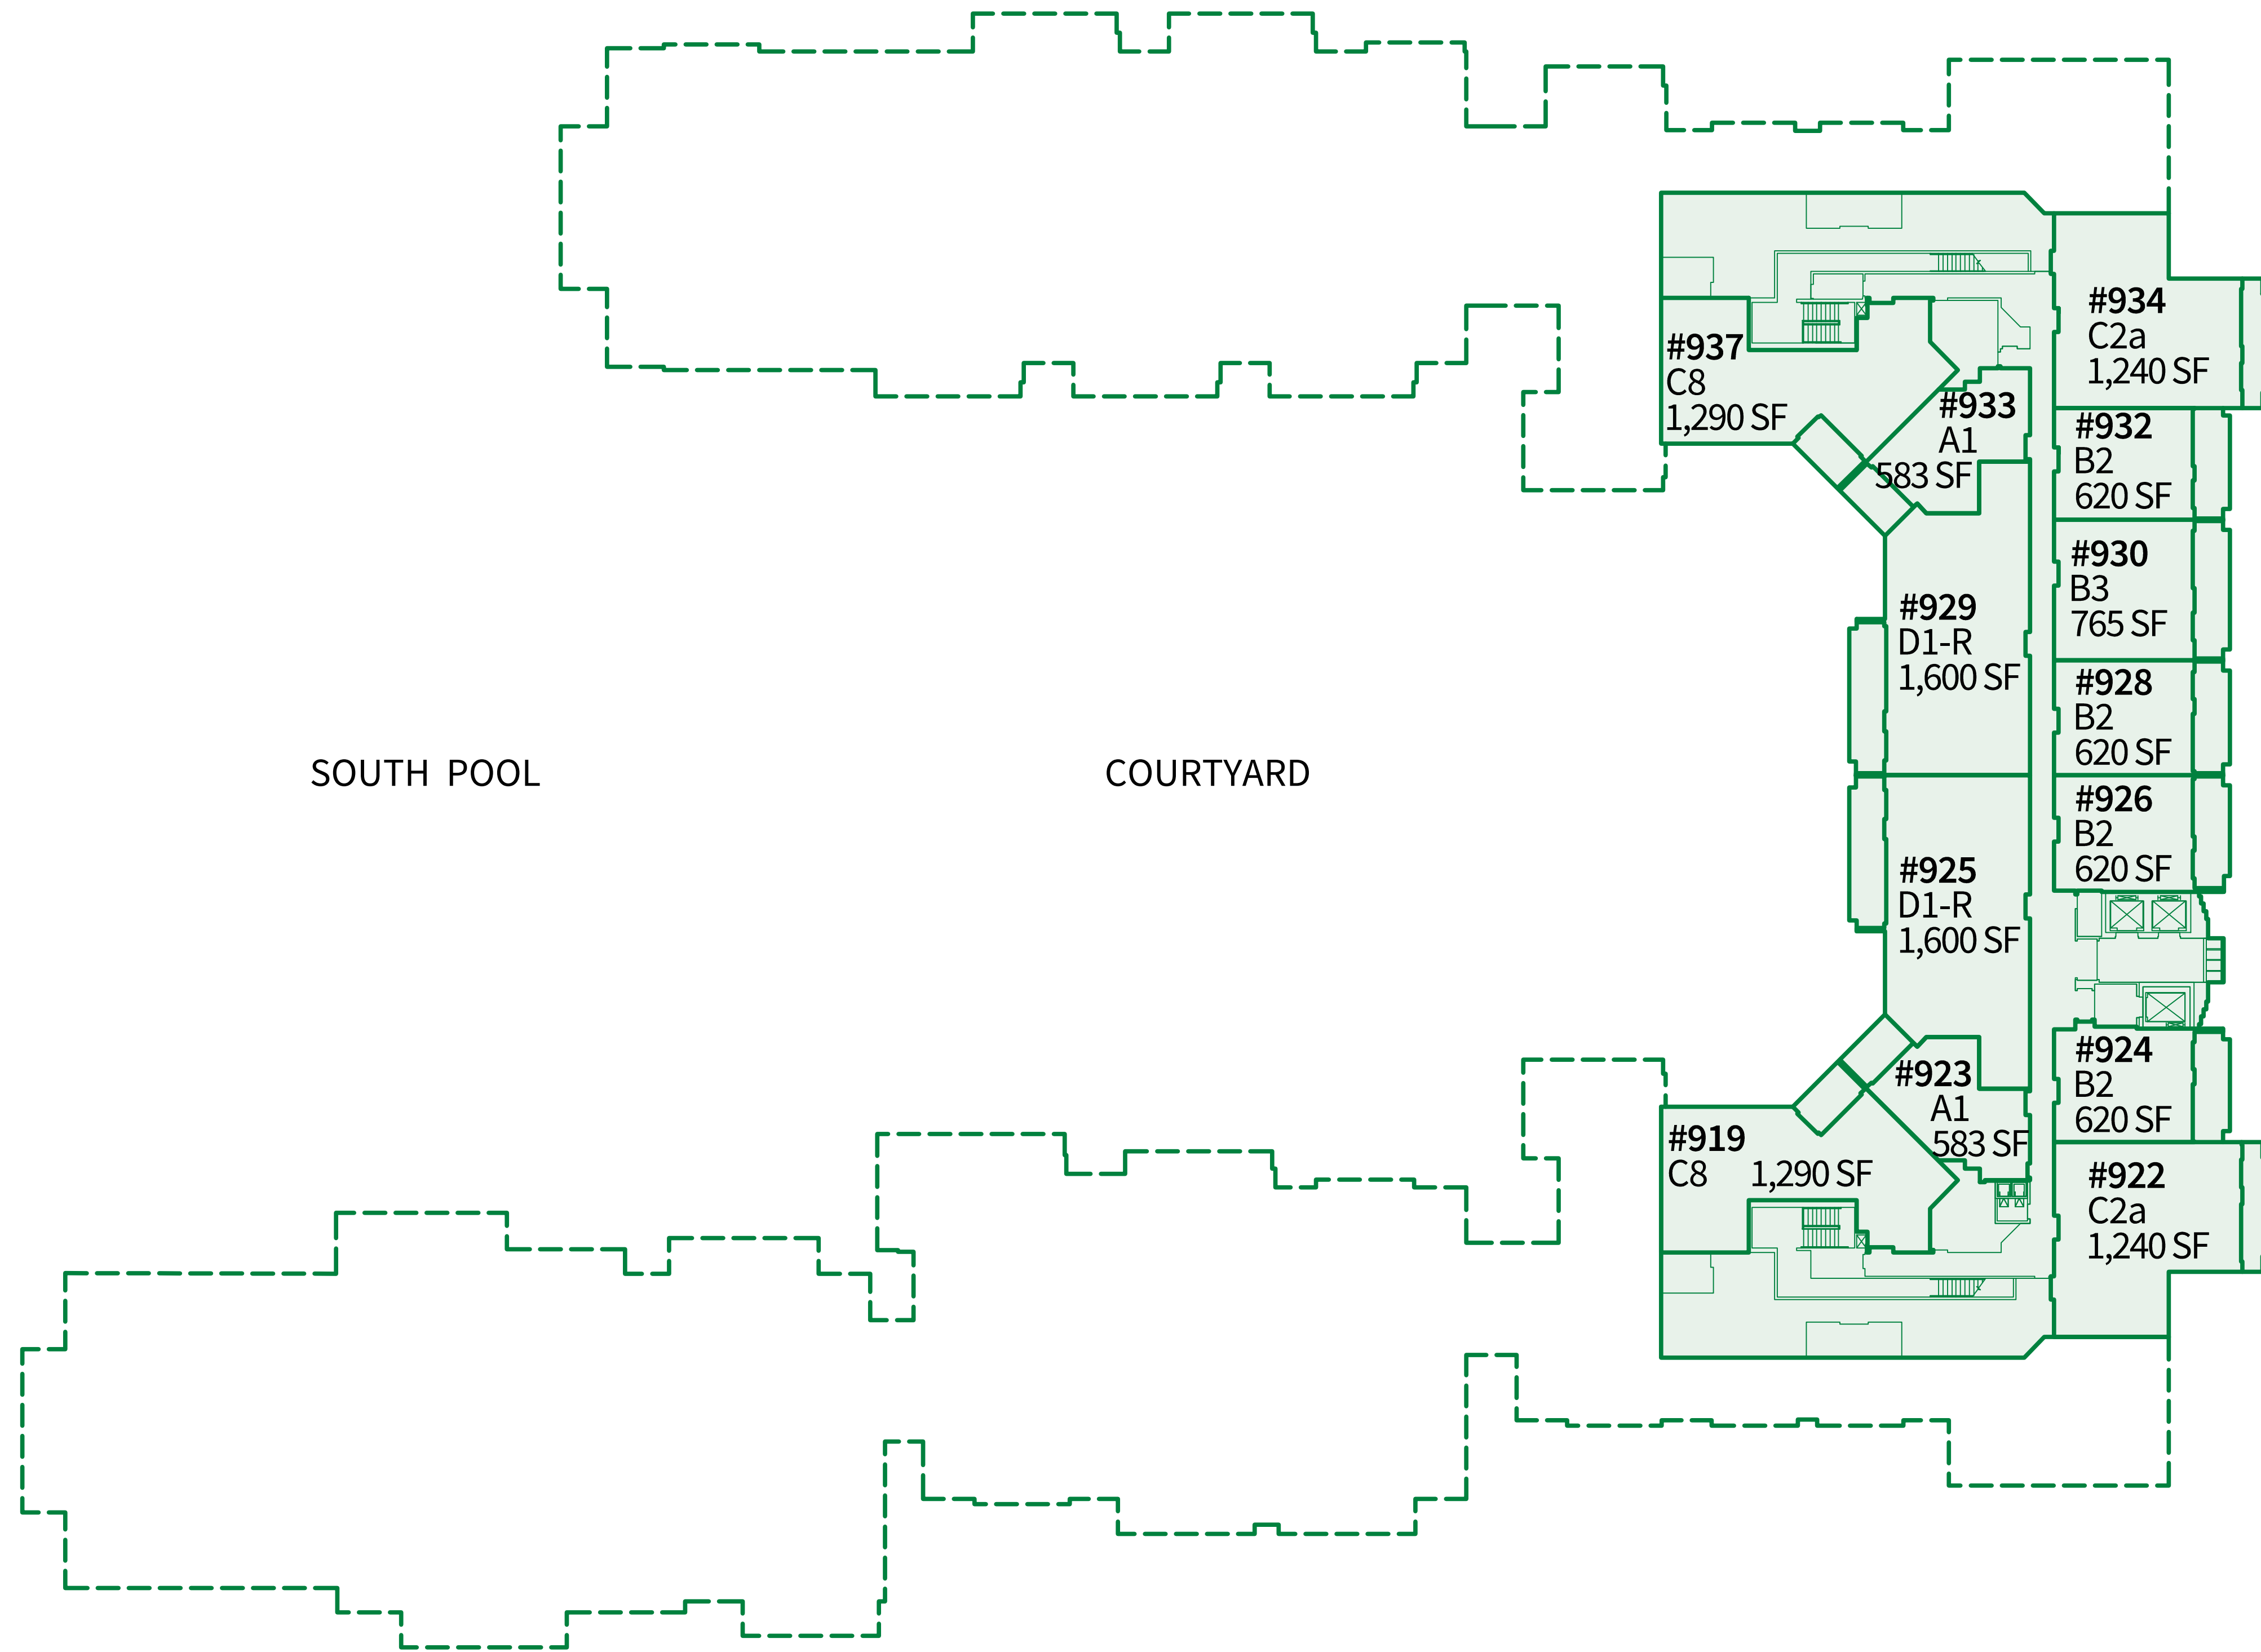

BEACH/OCEAN

SOUTH POOL

COURTYARD

MOUNTAIN VIEW

NINTH FLOOR

BEACH/OCEAN

SOUTH POOL

COURTYARD

MOUNTAIN
VIEW

TENTH FLOOR

BEACH/OCEAN

SOUTH POOL

COURTYARD

MOUNTAIN VIEW

THREE BEDROOM Plan E1a-R

2,650 sq.ft. Interior
1,000 sq.ft. Lanai
(1 of 2)
Suites: 601, 750