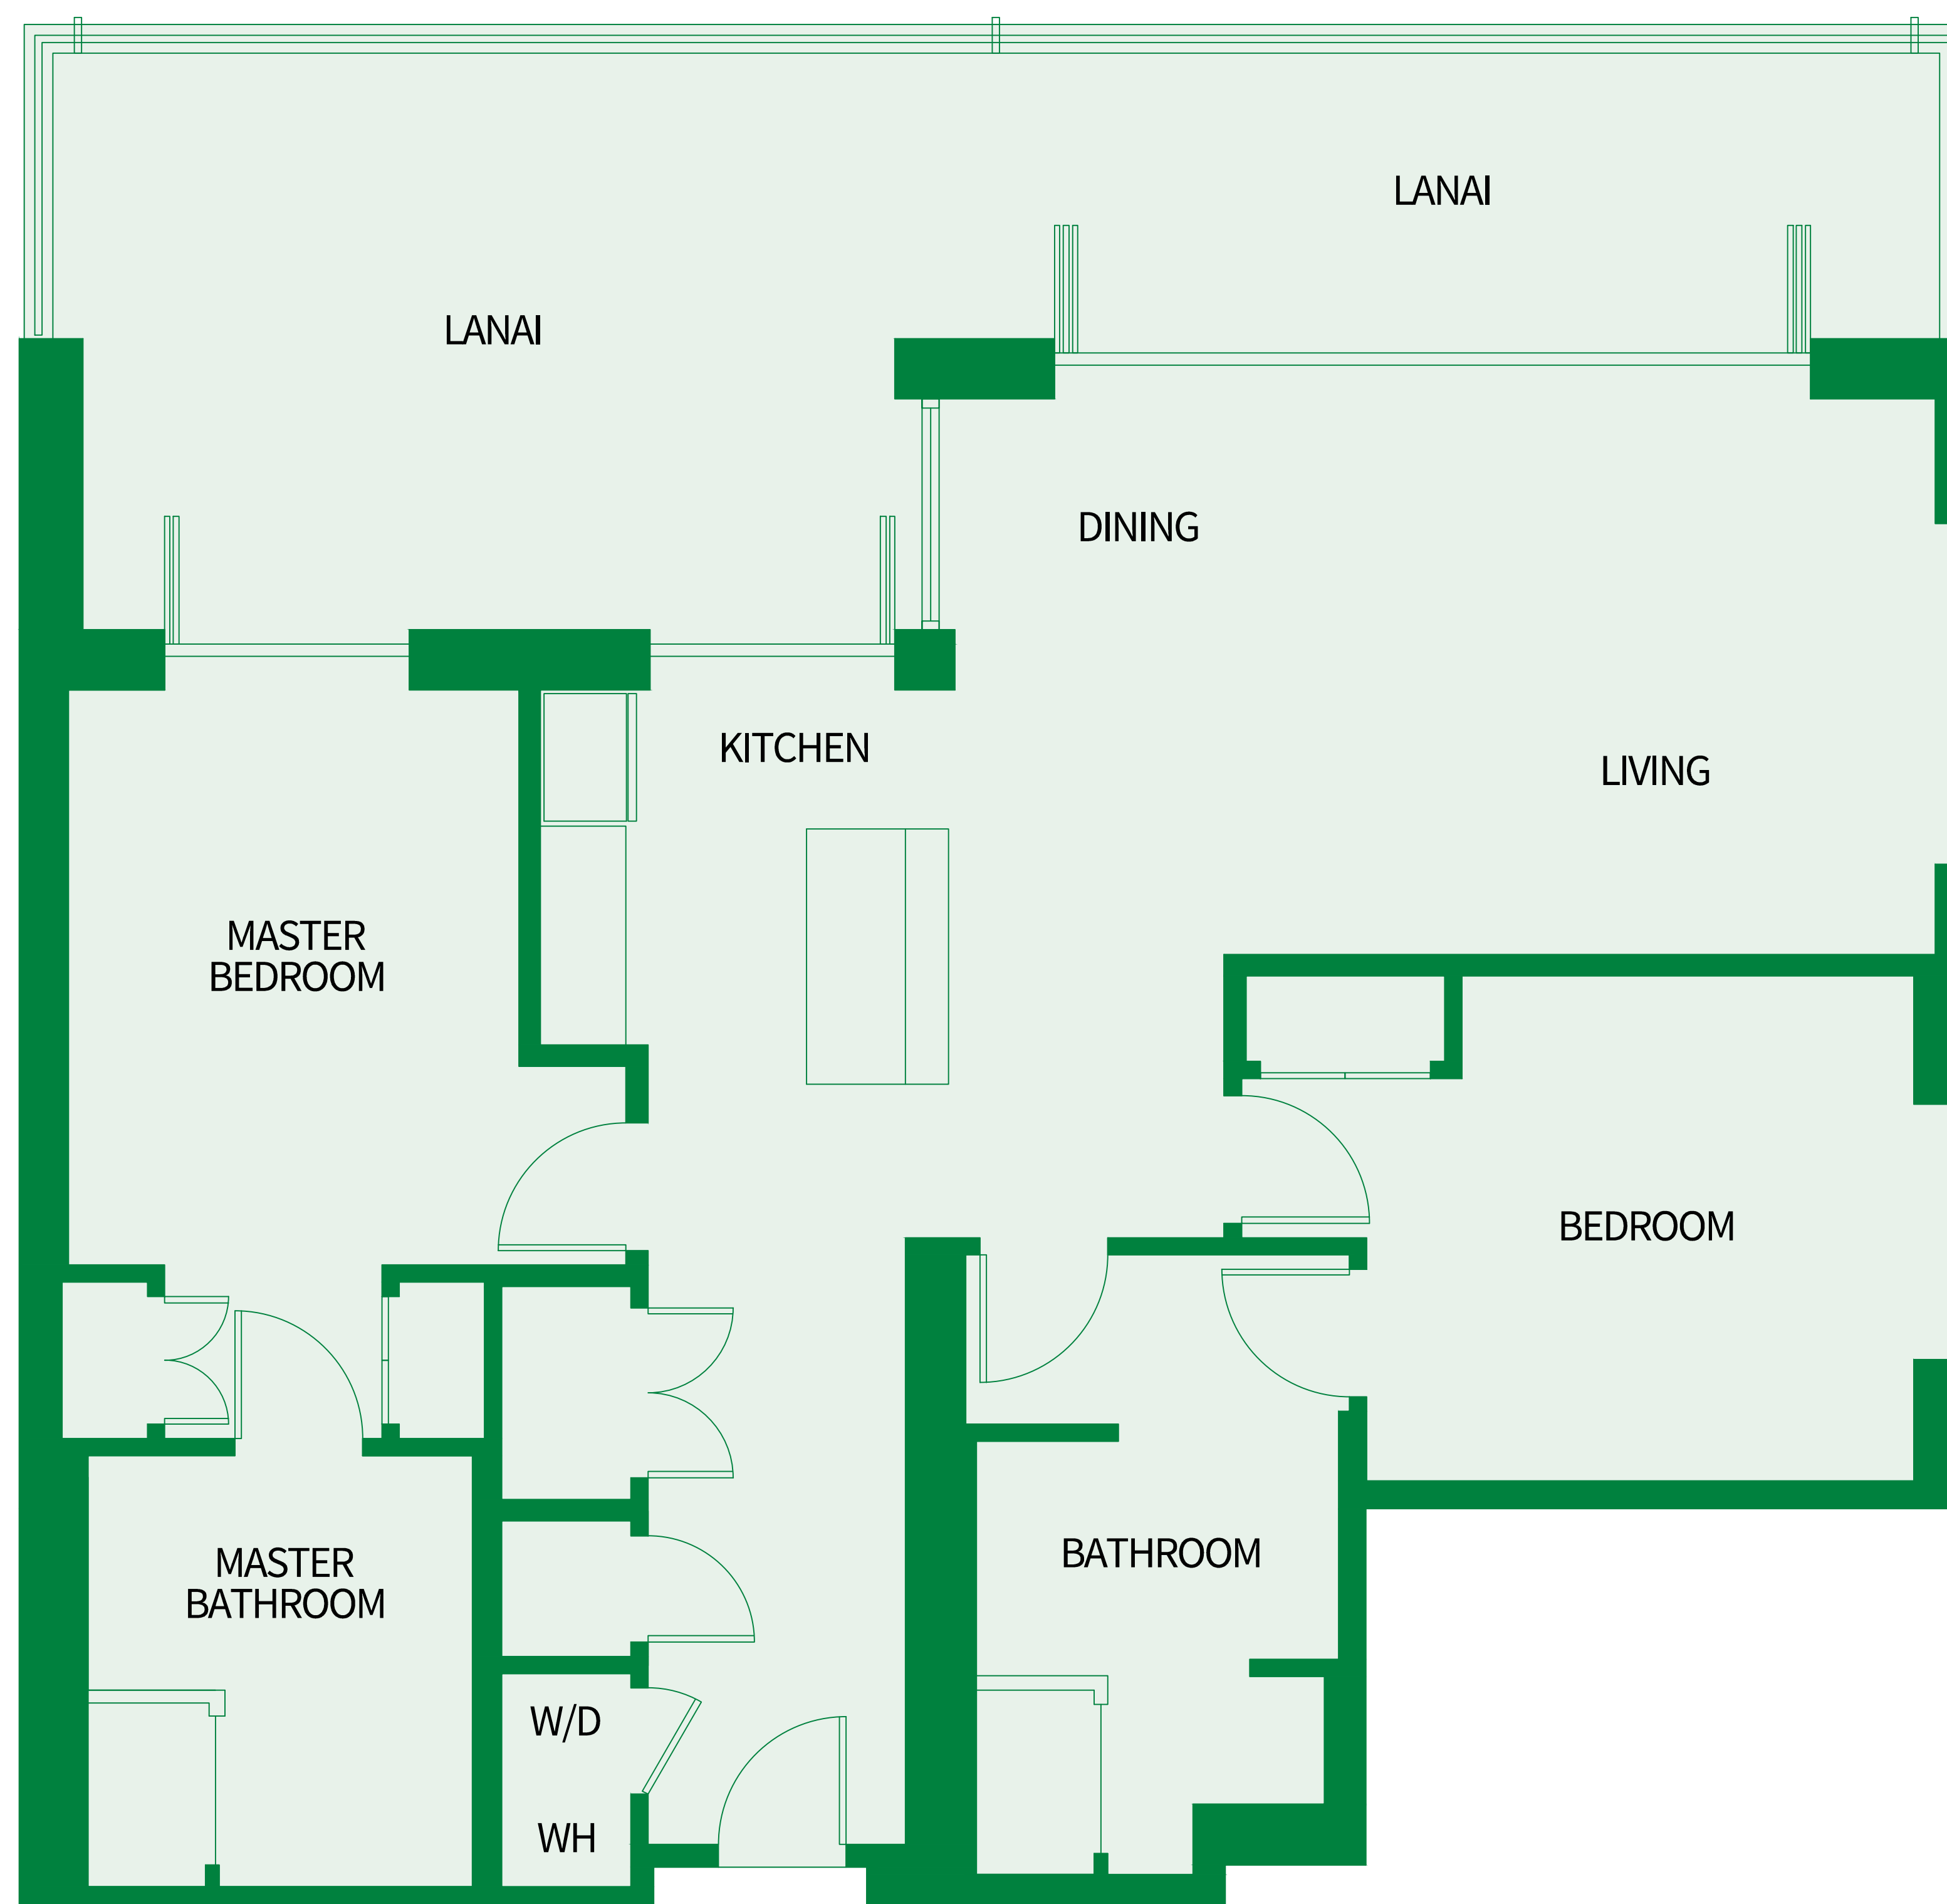

TWO BEDROOM Plan C3-ADA

1,240 sq.ft. Interior

505 sq.ft. Lanai

(1 of 4)

Suites: 320, 336, 420, 436

Island

Sotheby's
INTERNATIONAL REALTY