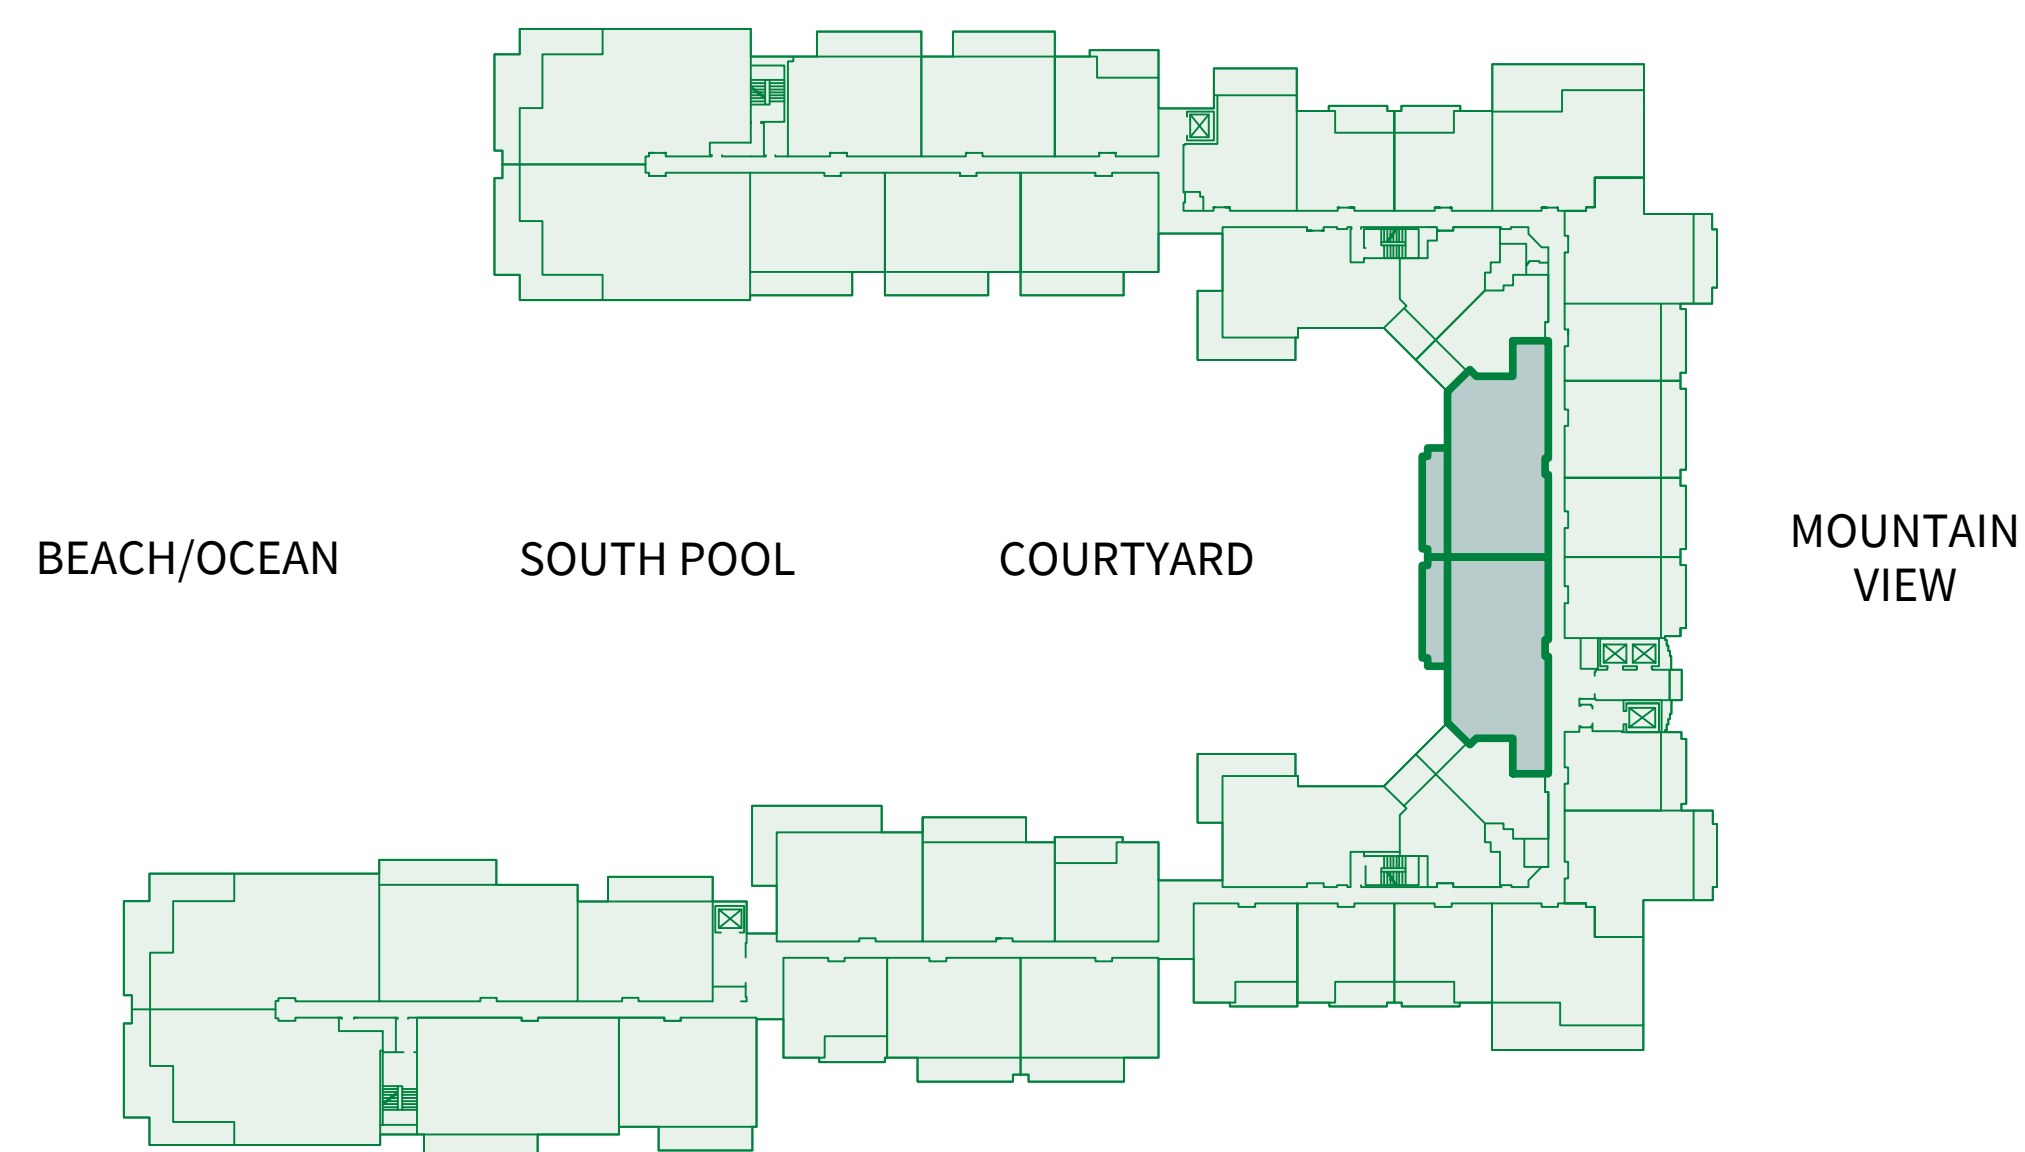

(1 of 9)

Suites: 101, 151, 201, 251,
301, 351, 401, 451,
551

THREE BEDROOM Plan D1-R

1,600 sq.ft. Interior

240 sq.ft. Lanai

(1 of 14)

Suites: 325, 329, 425, 429,
525, 529, 625, 629,
725, 729, 825, 829,
925, 929