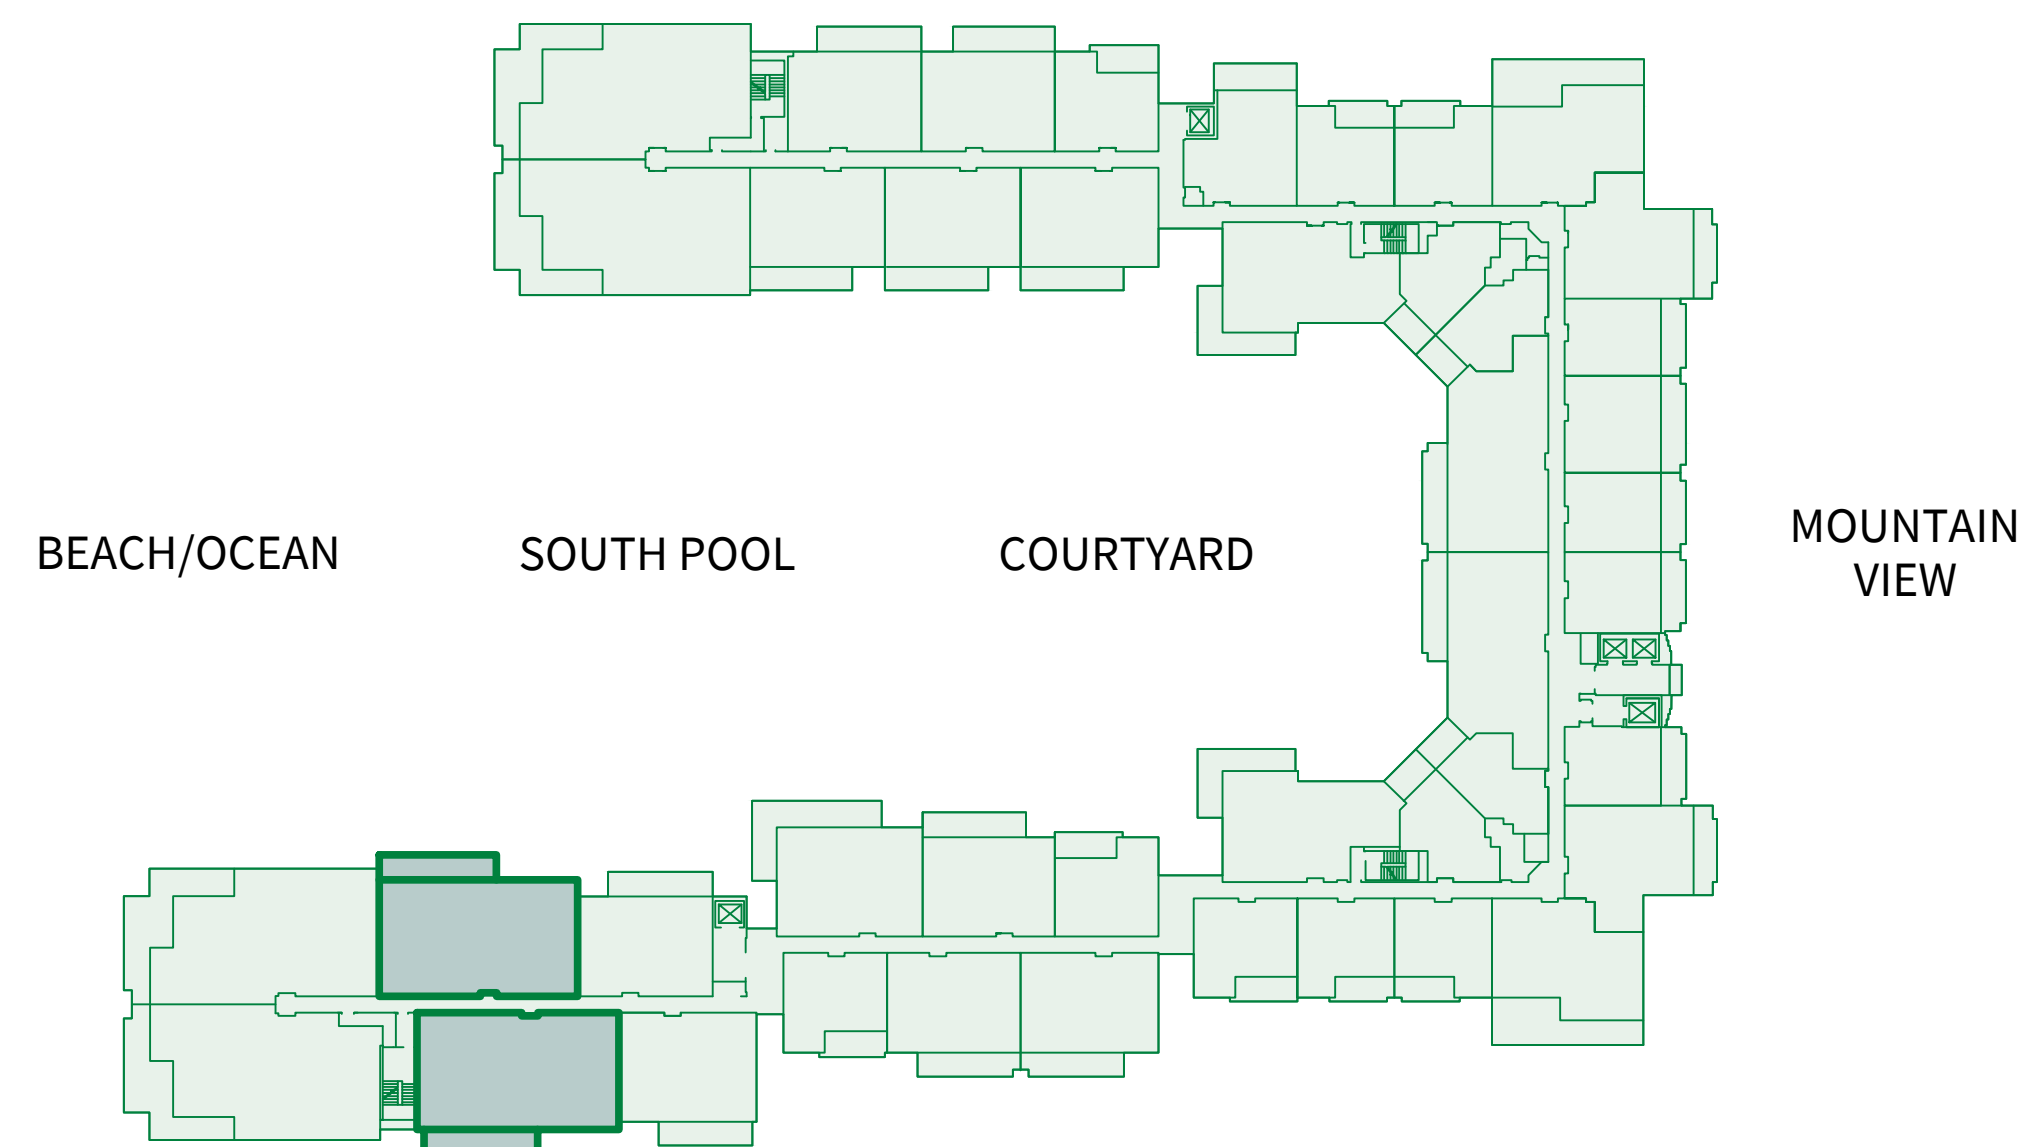

2,140 sq.ft. Interior
365 sq.ft. Lanai
(1 of 2)
Suites: 1025, 1029

THREE BEDROOM Plan D3-R

1,940 sq.ft. Interior

280 sq.ft. Lanai

(1 of 12)

Suites: 103, 104, 203, 204,
303, 304, 403, 404,
503, 504, 603, 604