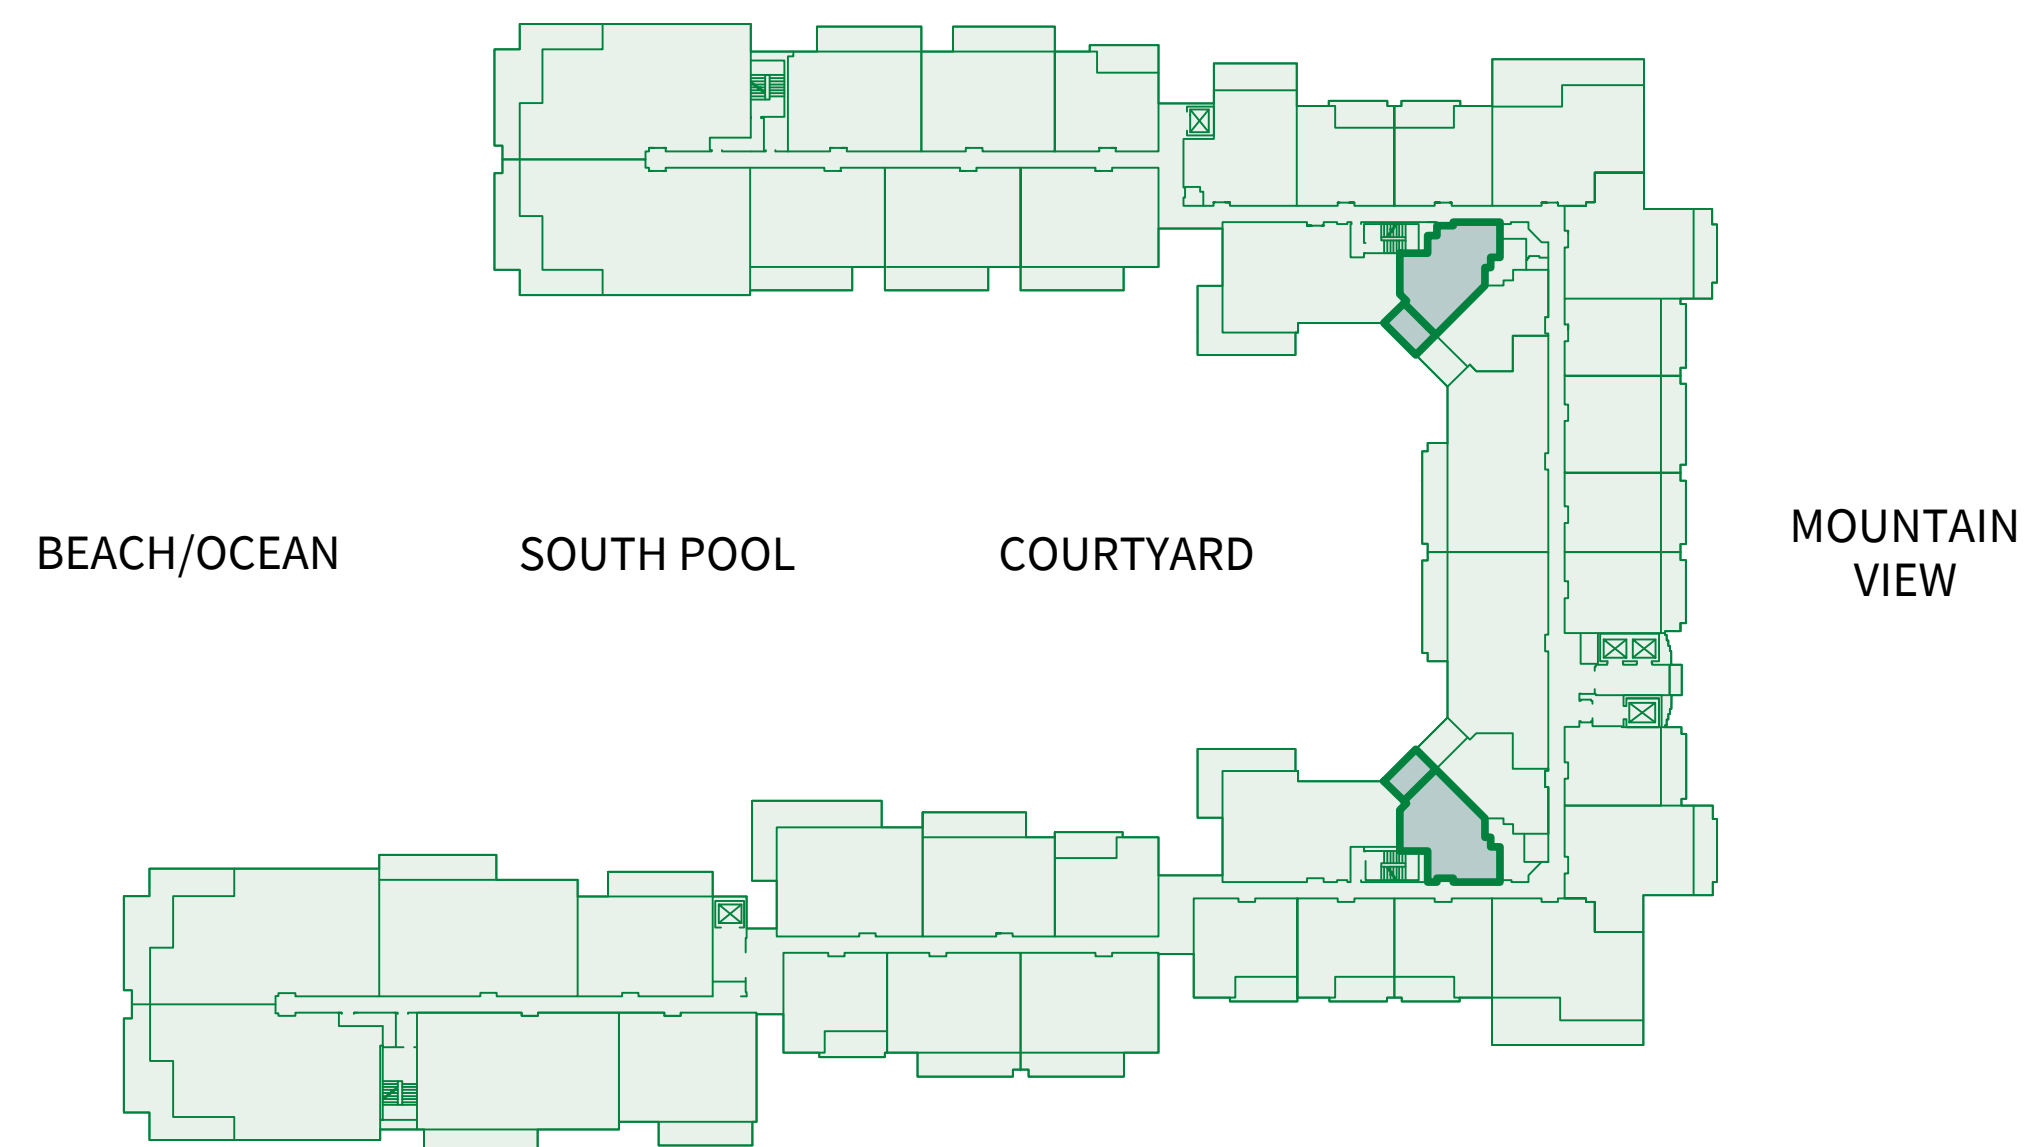

(1 of 52)

Suites: 108, 113, 114, 116, 138,
140, 208, 213, 214, 216,
218, 238, 240, 308, 313,
314, 316, 318, 338, 340,
408, 413, 414, 416, 418,
438, 440, 508, 513, 514,
516, 518, 538, 540, 608,
613, 614, 616, 618, 638,
640, 708, 713, 714, 716,
718, 738, 740, 816, 818,
838, 840

STUDIO

Plan A1a

595 sq.ft. Interior

114 sq.ft. Lanai

(1 of 10)

Suites: 219, 237, 519, 537, 619,
637, 719, 737, 819, 837

Island 

Sotheby's
INTERNATIONAL REALTY

STUDIO

Plan A1a-ADA

595 sq.ft. Interior

114 sq.ft. Lanai

(1 of 4)

Suites: 319, 337, 419, 437

STUDIO Plan A1

583 sq.ft. Interior

114 sq.ft. Lanai

(1 of 16)

Suites: 223, 233, 323, 333,
423, 433, 523, 533,
623, 633, 723, 733,
823, 833, 923, 933