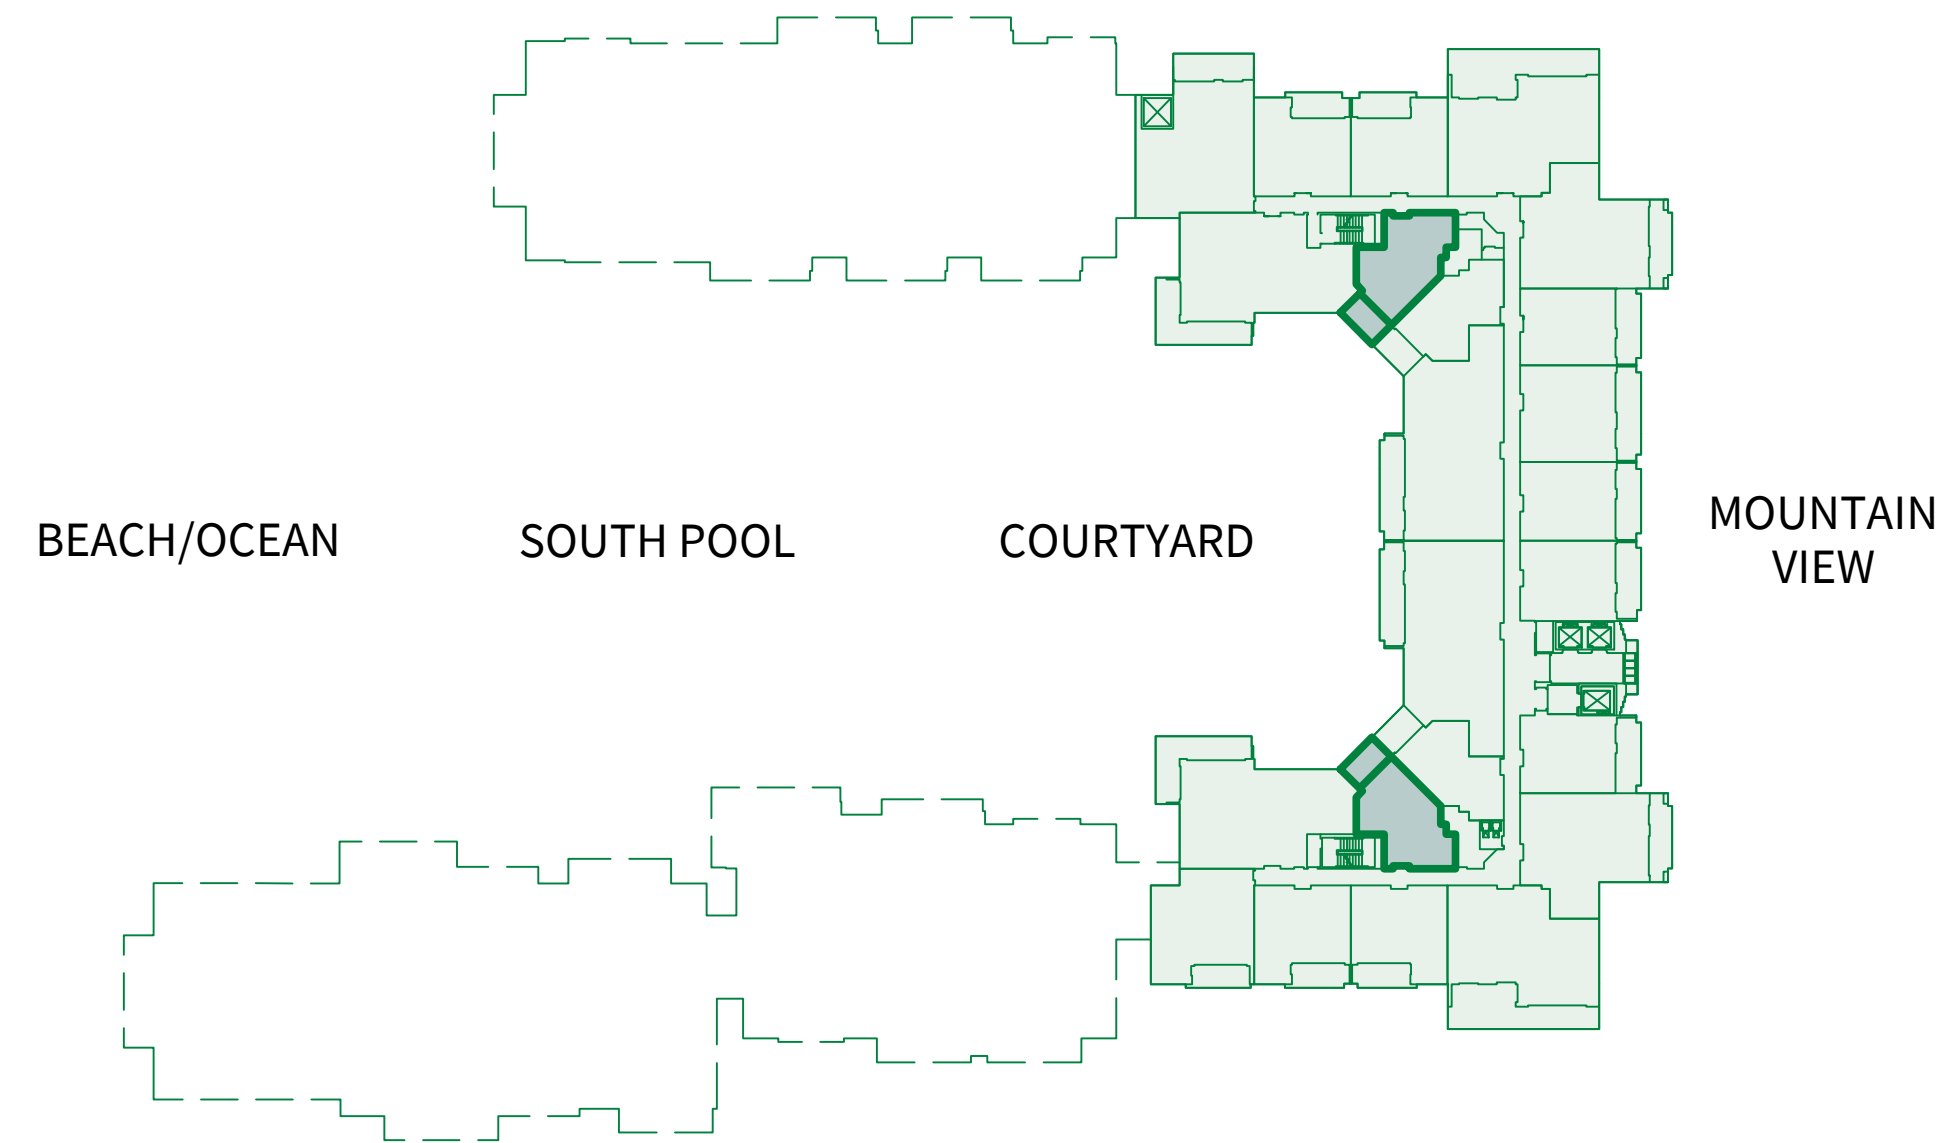

(1 of 52)

Suites: 108, 113, 114, 116, 138,
140, 208, 213, 214, 216,
218, 238, 240, 308, 313,
314, 316, 318, 338, 340,
408, 413, 414, 416, 418,
438, 440, 508, 513, 514,
516, 518, 538, 540, 608,
613, 614, 616, 618, 638,
640, 708, 713, 714, 716,
718, 738, 740, 816, 818,
838, 840

STUDIO

Plan A1a

595 sq.ft. Interior

114 sq.ft. Lanai

(1 of 10)

Suites: 219, 237, 519, 537, 619,
637, 719, 737, 819, 837

Island 

Sotheby's
INTERNATIONAL REALTY