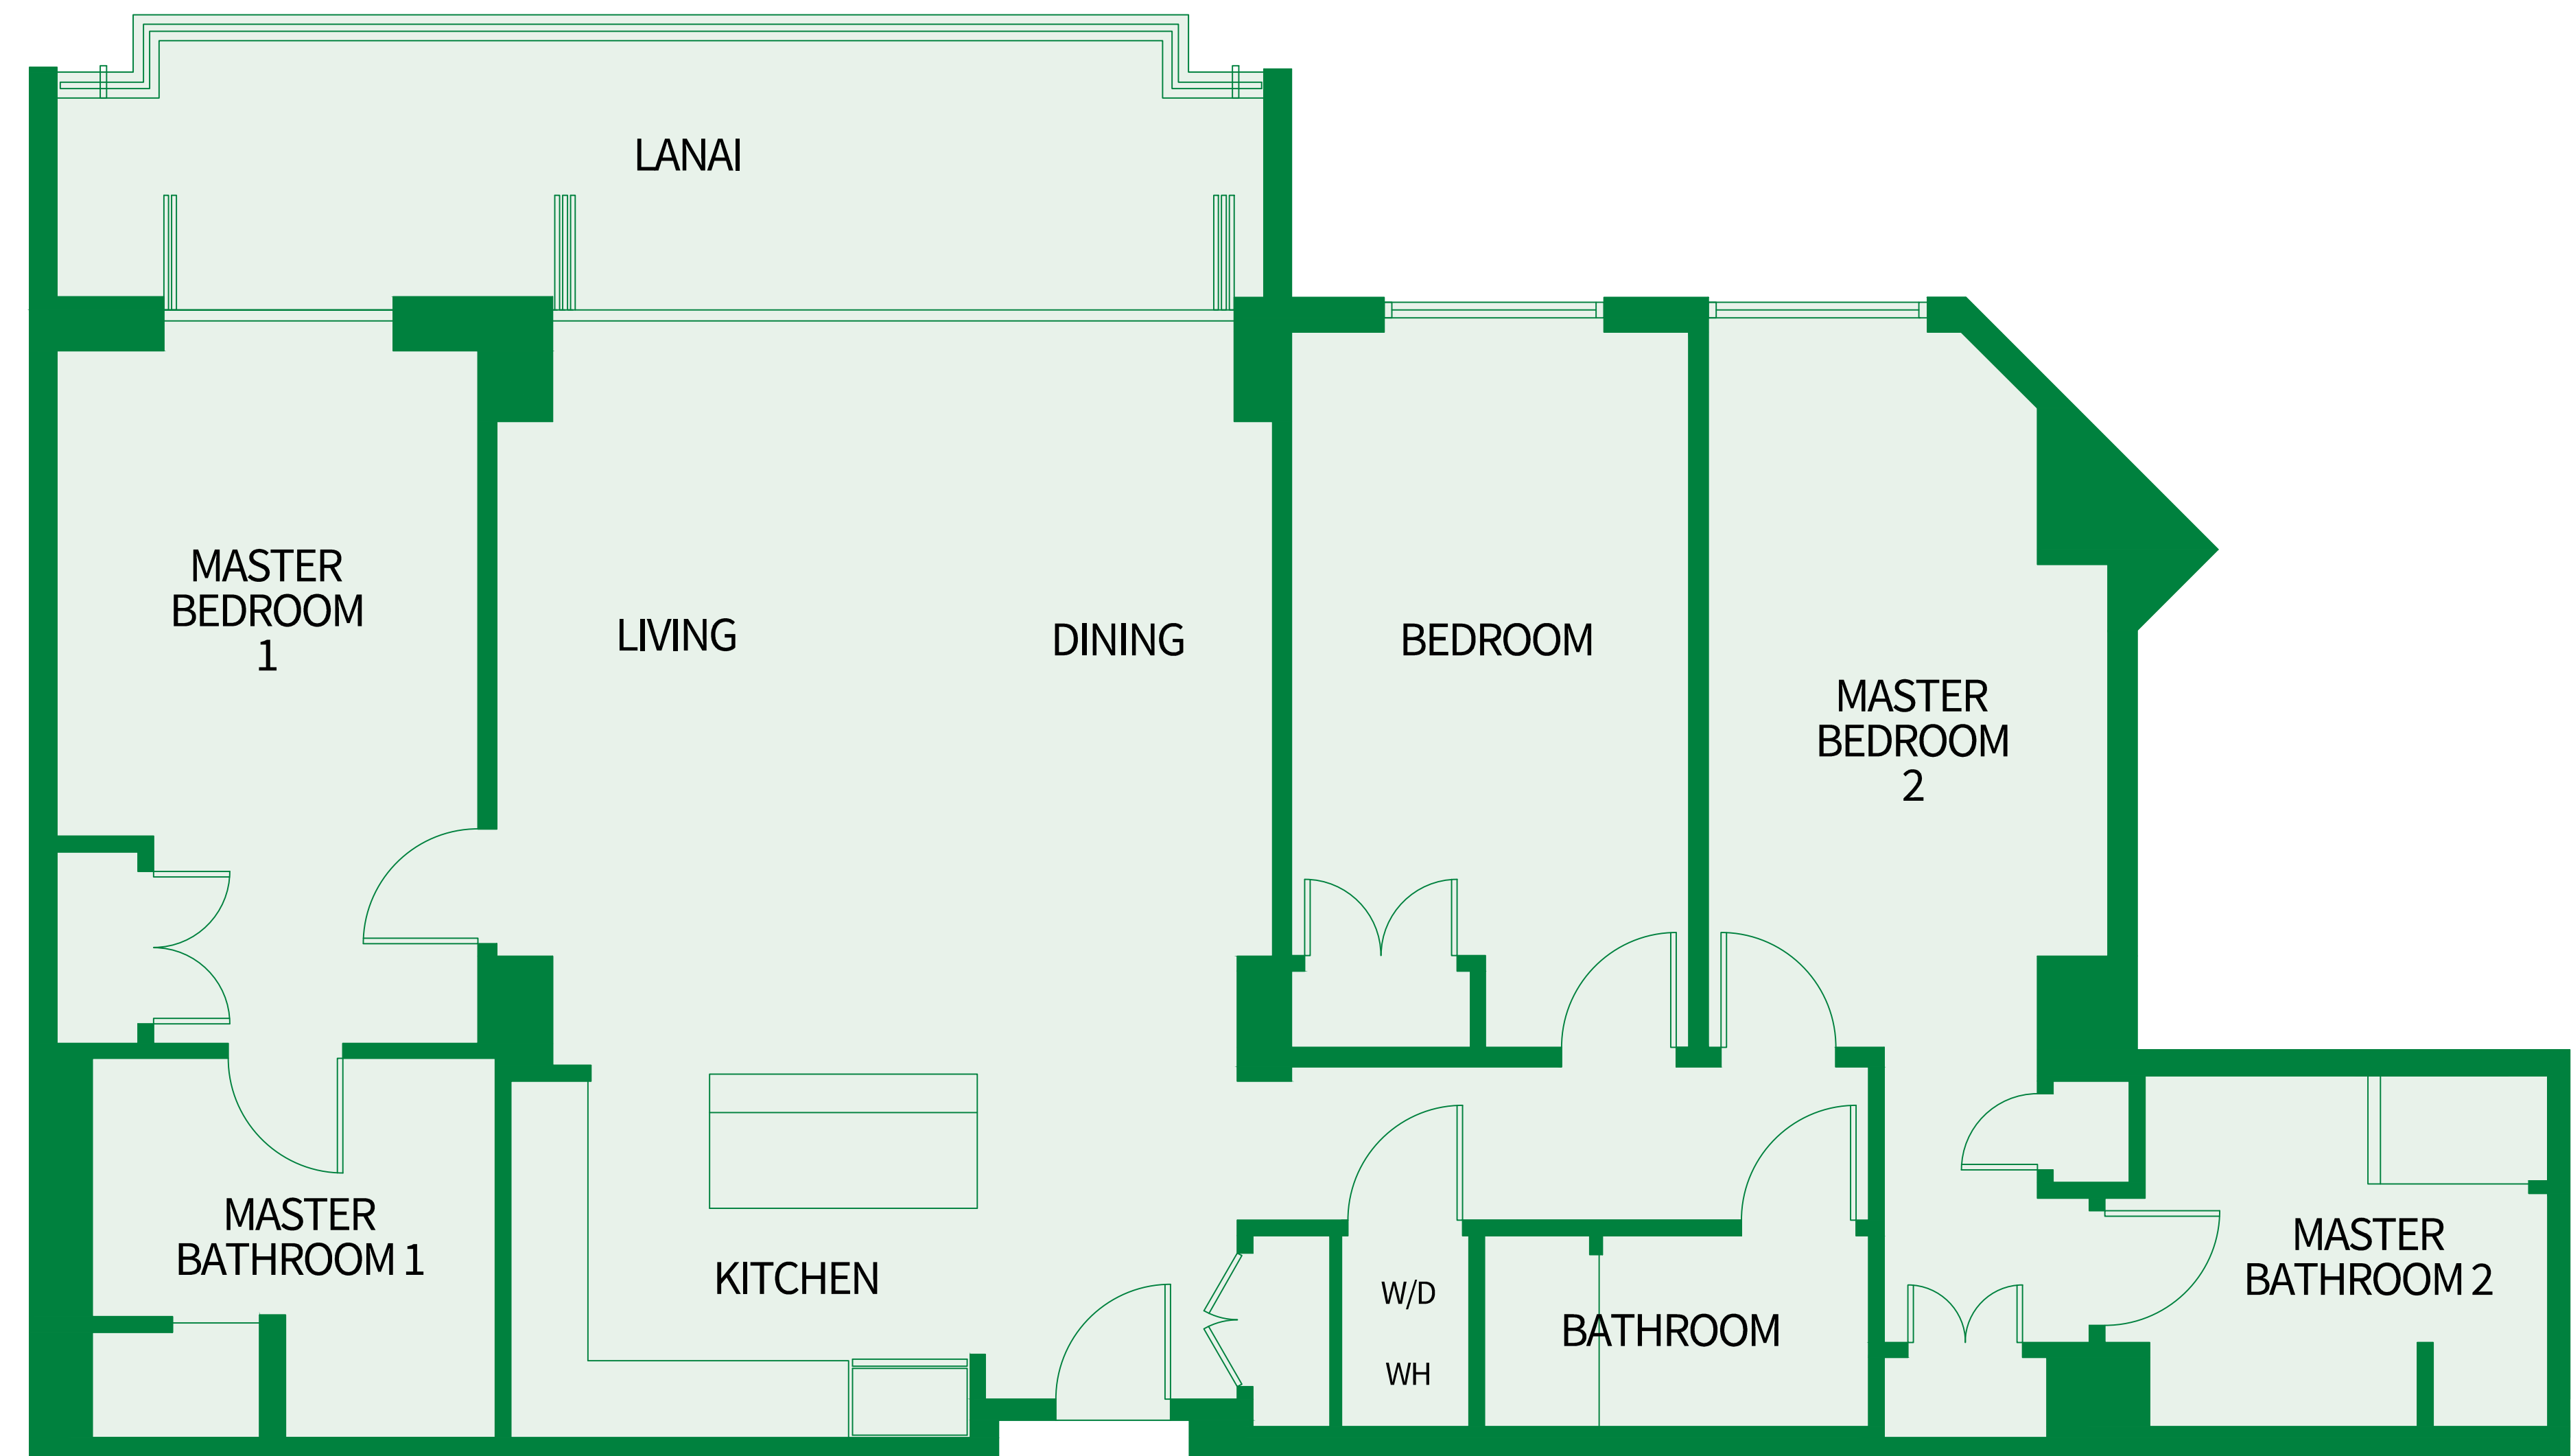

GROUND FLOOR

SECOND FLOOR

BEACH/OCEAN

SOUTH POOL

COURTYARD

MOUNTAIN VIEW

THIRD FLOOR

BEACH/OCEAN

THREE BEDROOM Plan D2a-R

2,225 sq.ft. Interior

560 sq.ft. Lanai

(1 of 9)

Suites: 102, 150, 202, 250,
302, 350, 402, 450,
550

THREE BEDROOM Plan D2-R

2,265 sq.ft. Interior

560 sq.ft. Lanai

(1 of 9)

Suites: 101, 151, 201, 251,
301, 351, 401, 451,
551

THREE BEDROOM Plan D1-R

1,600 sq.ft. Interior

240 sq.ft. Lanai

(1 of 14)

Suites: 325, 329, 425, 429,
525, 529, 625, 629,
725, 729, 825, 829,
925, 929

TWO BEDROOM Plan C5a

1,240 sq.ft. Interior

210 sq.ft. Lanai

(1 of 6)

Suites: 106, 206, 306, 406,
506, 606

TWO BEDROOM Plan C5

1,300 sq.ft. Interior

430 sq.ft. Lanai