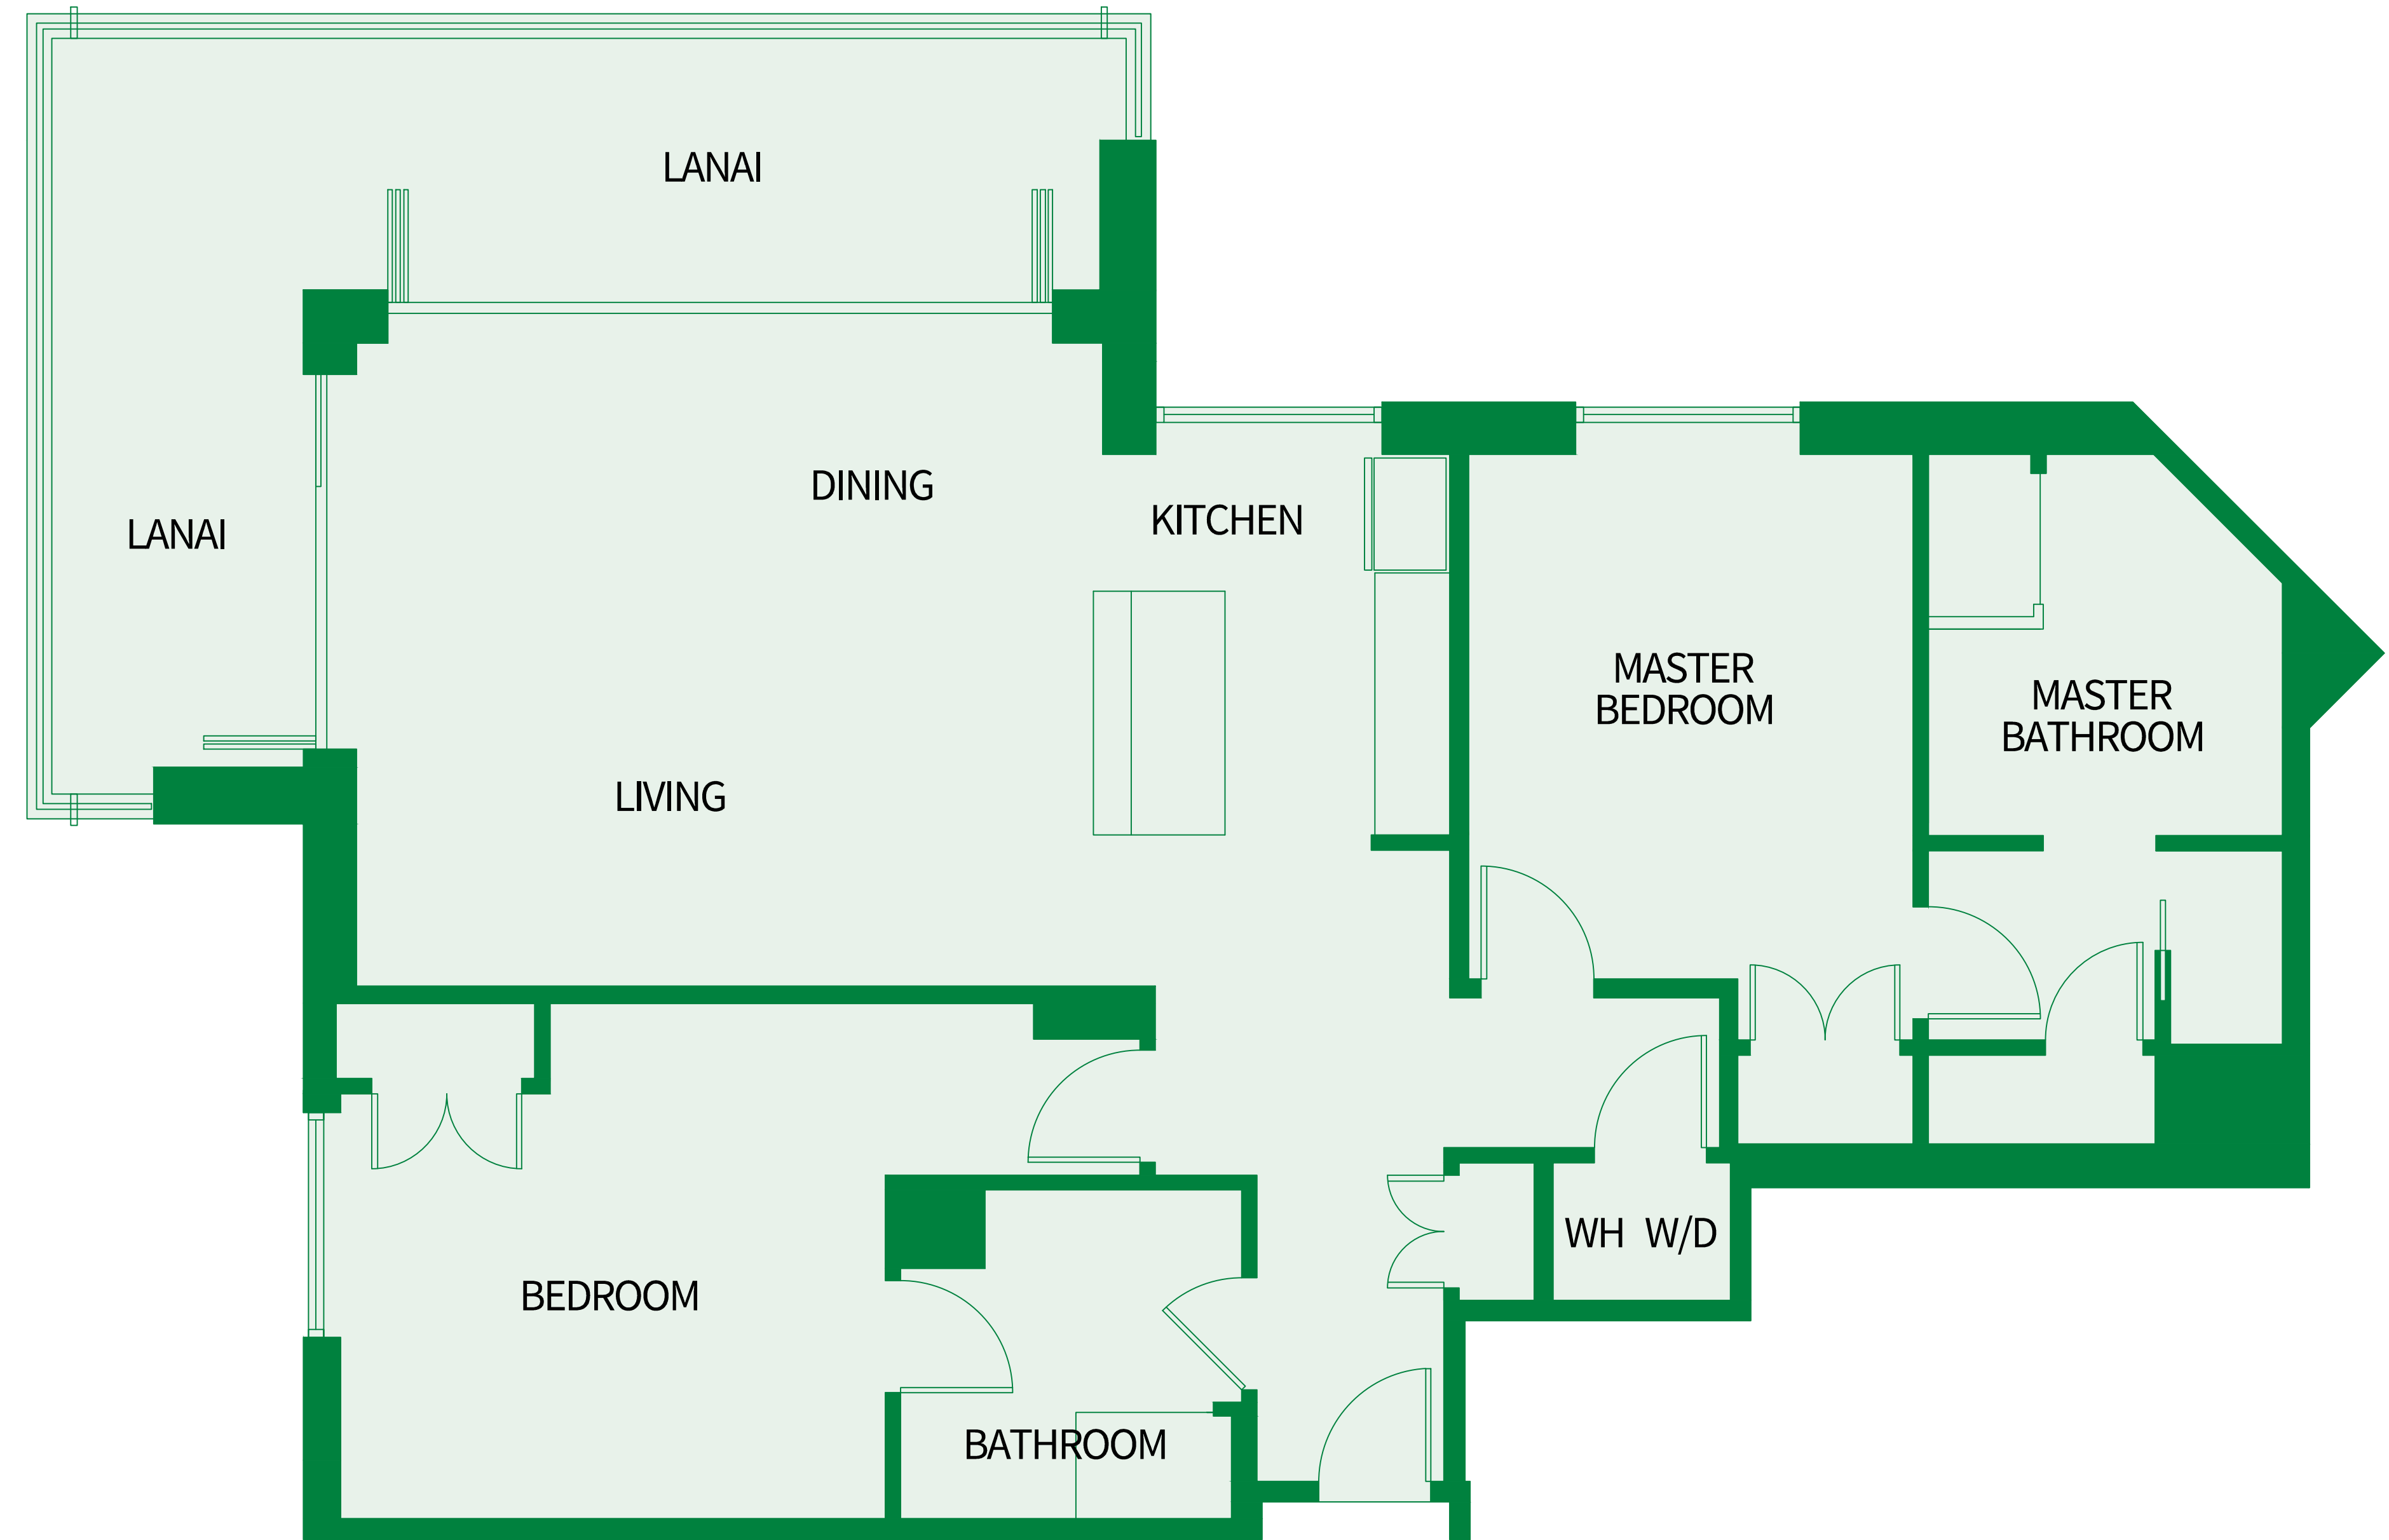

(1 of 7)

Suites: 109, 209, 309, 409,
509, 609, 709

TWO BEDROOM Plan C4

1,320 sq.ft. Interior
340 sq.ft. Lanai
(1 of 14)

Suites: 215, 241, 315, 341,
415, 441, 515, 541,
615, 641, 715, 741,
815, 841

TWO BEDROOM Plan C3