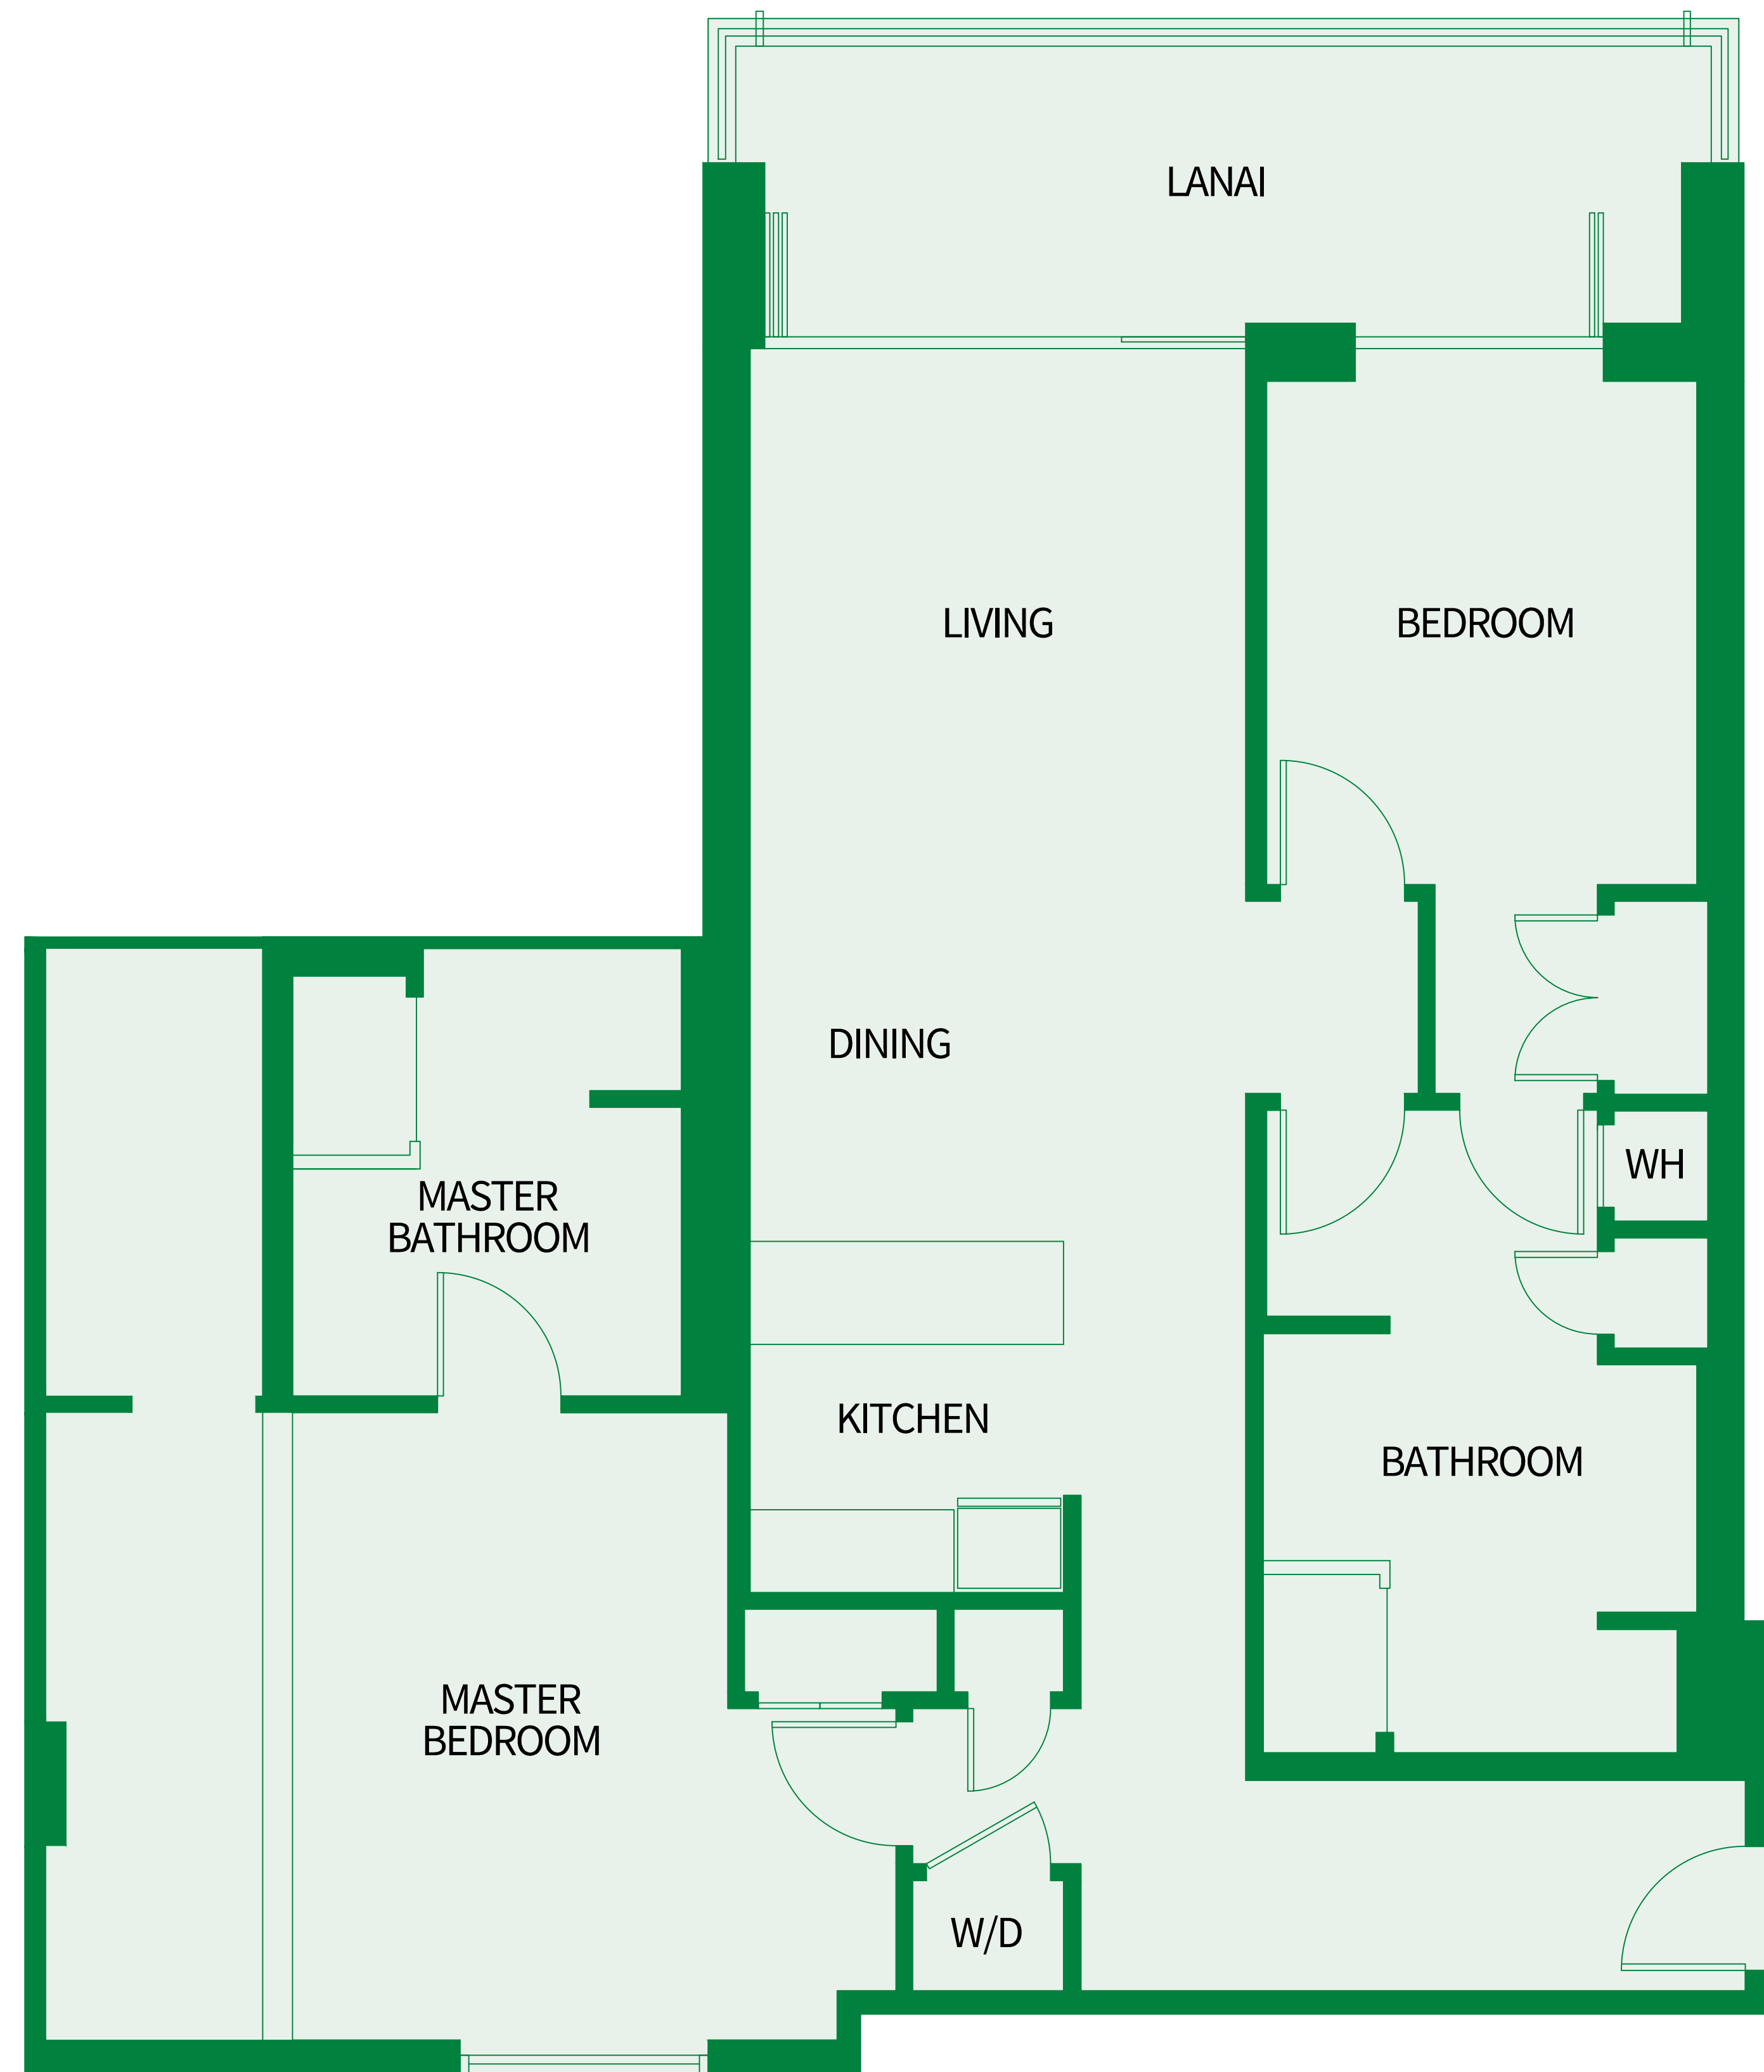

TWO BEDROOM Plan C7

1,195 sq.ft. Interior
195 sq.ft. Lanai
(1 of 1)
Suites: 842