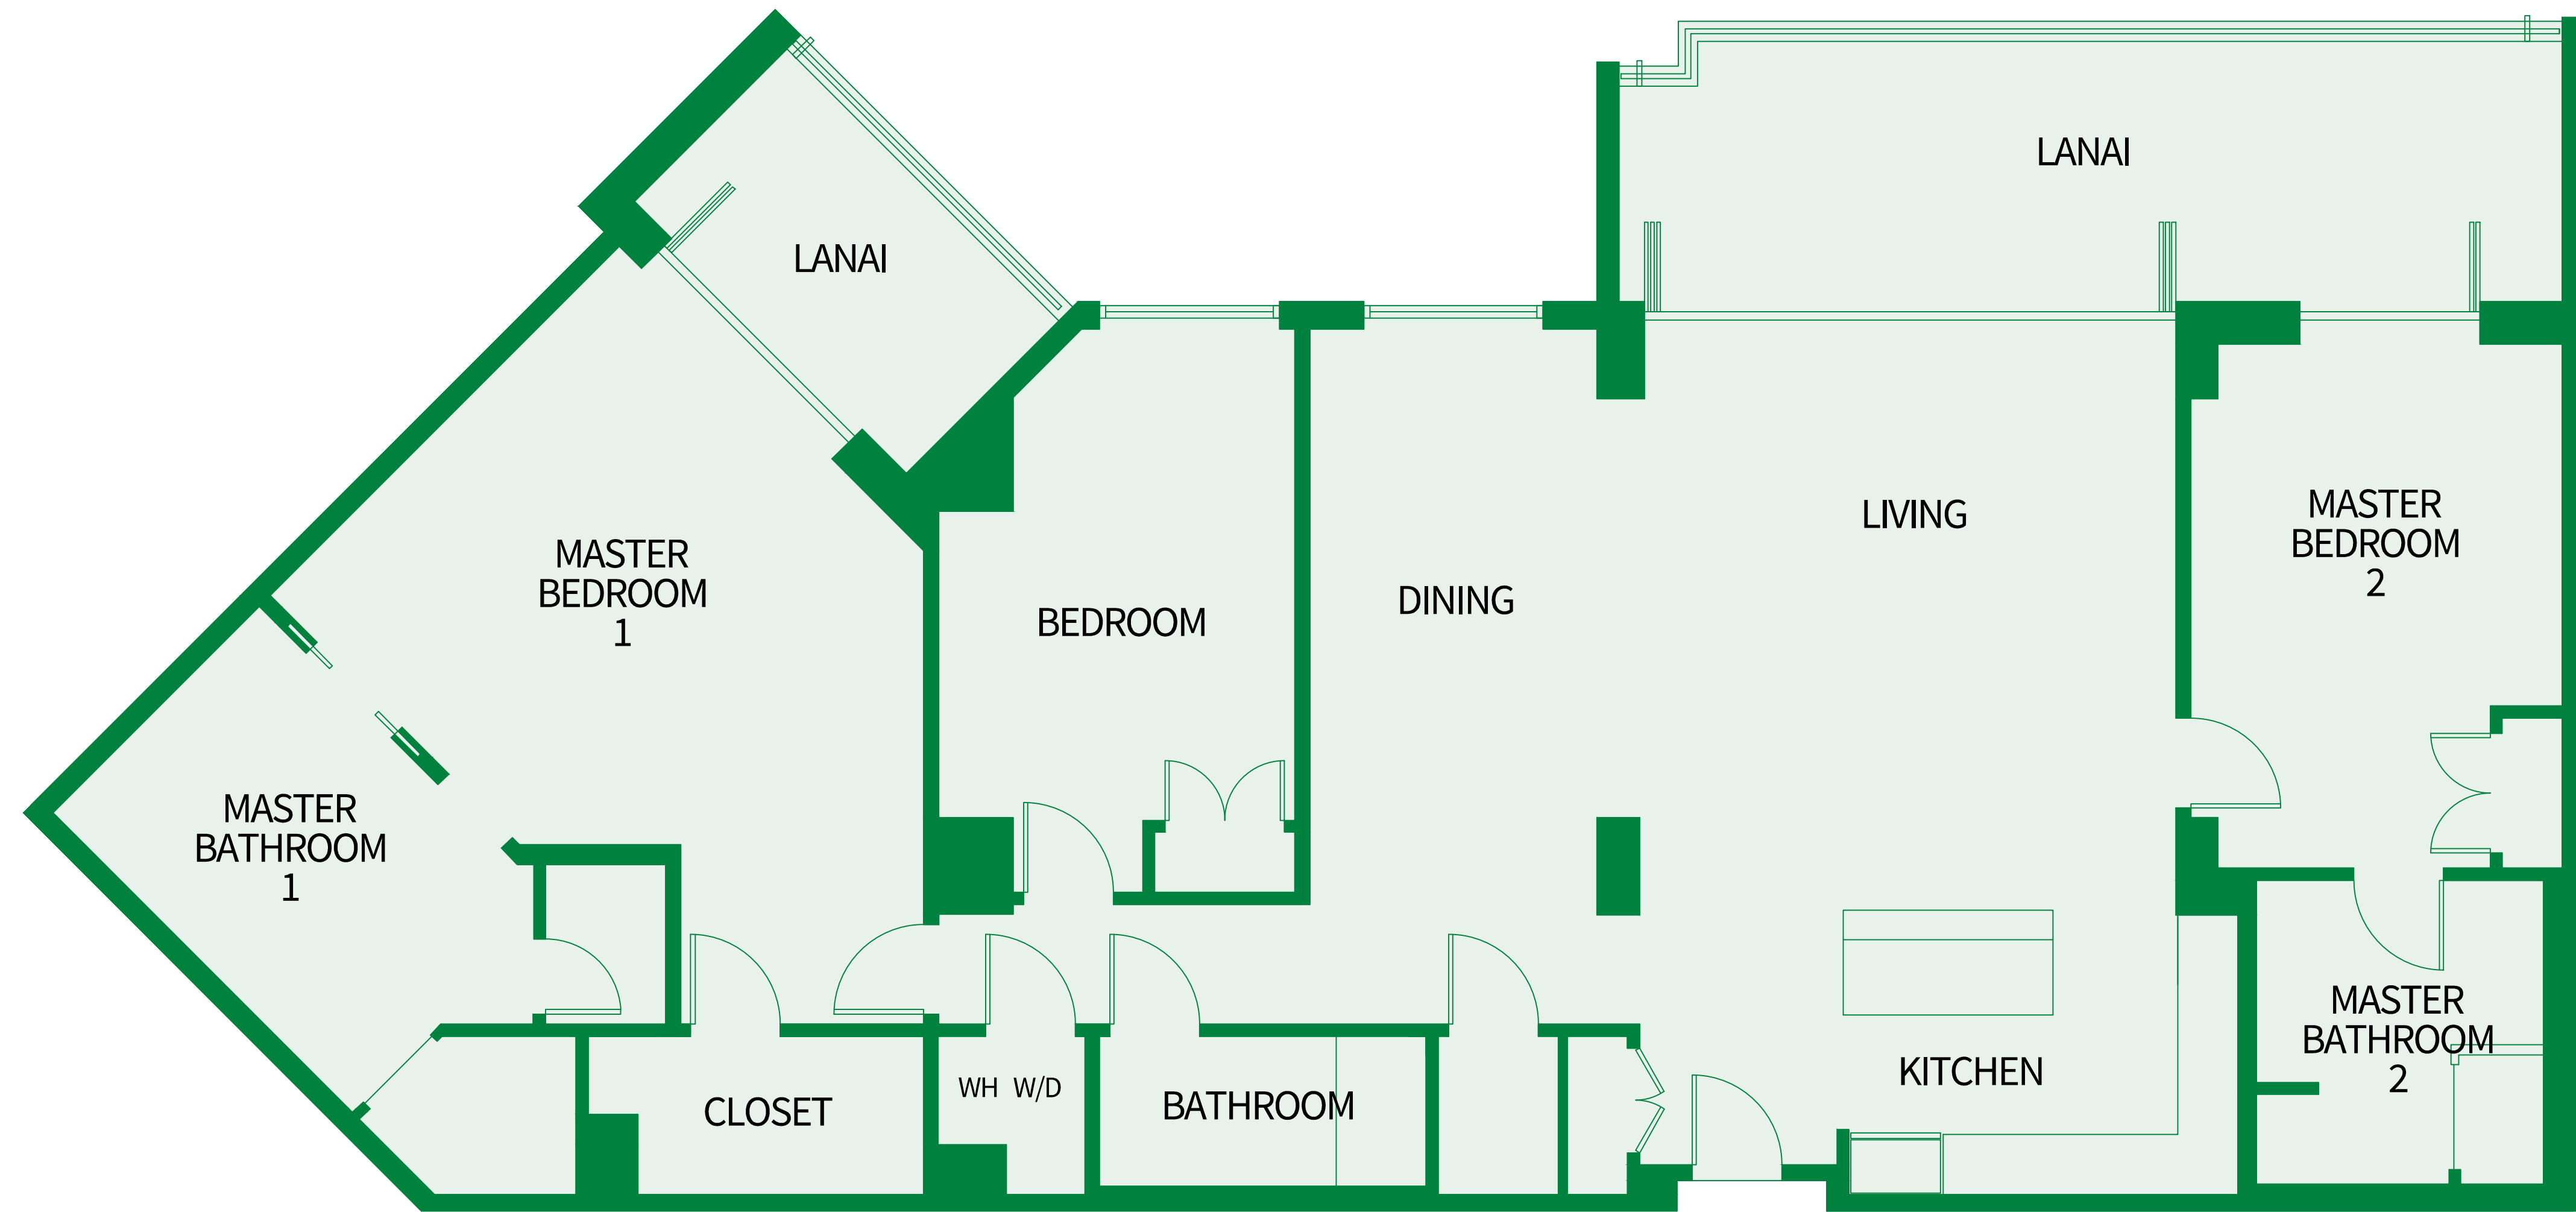

THREE BEDROOM Plan D4-R

2,140 sq.ft. Interior
365 sq.ft. Lanai
(1 of 2)
Suites: 1025, 1029