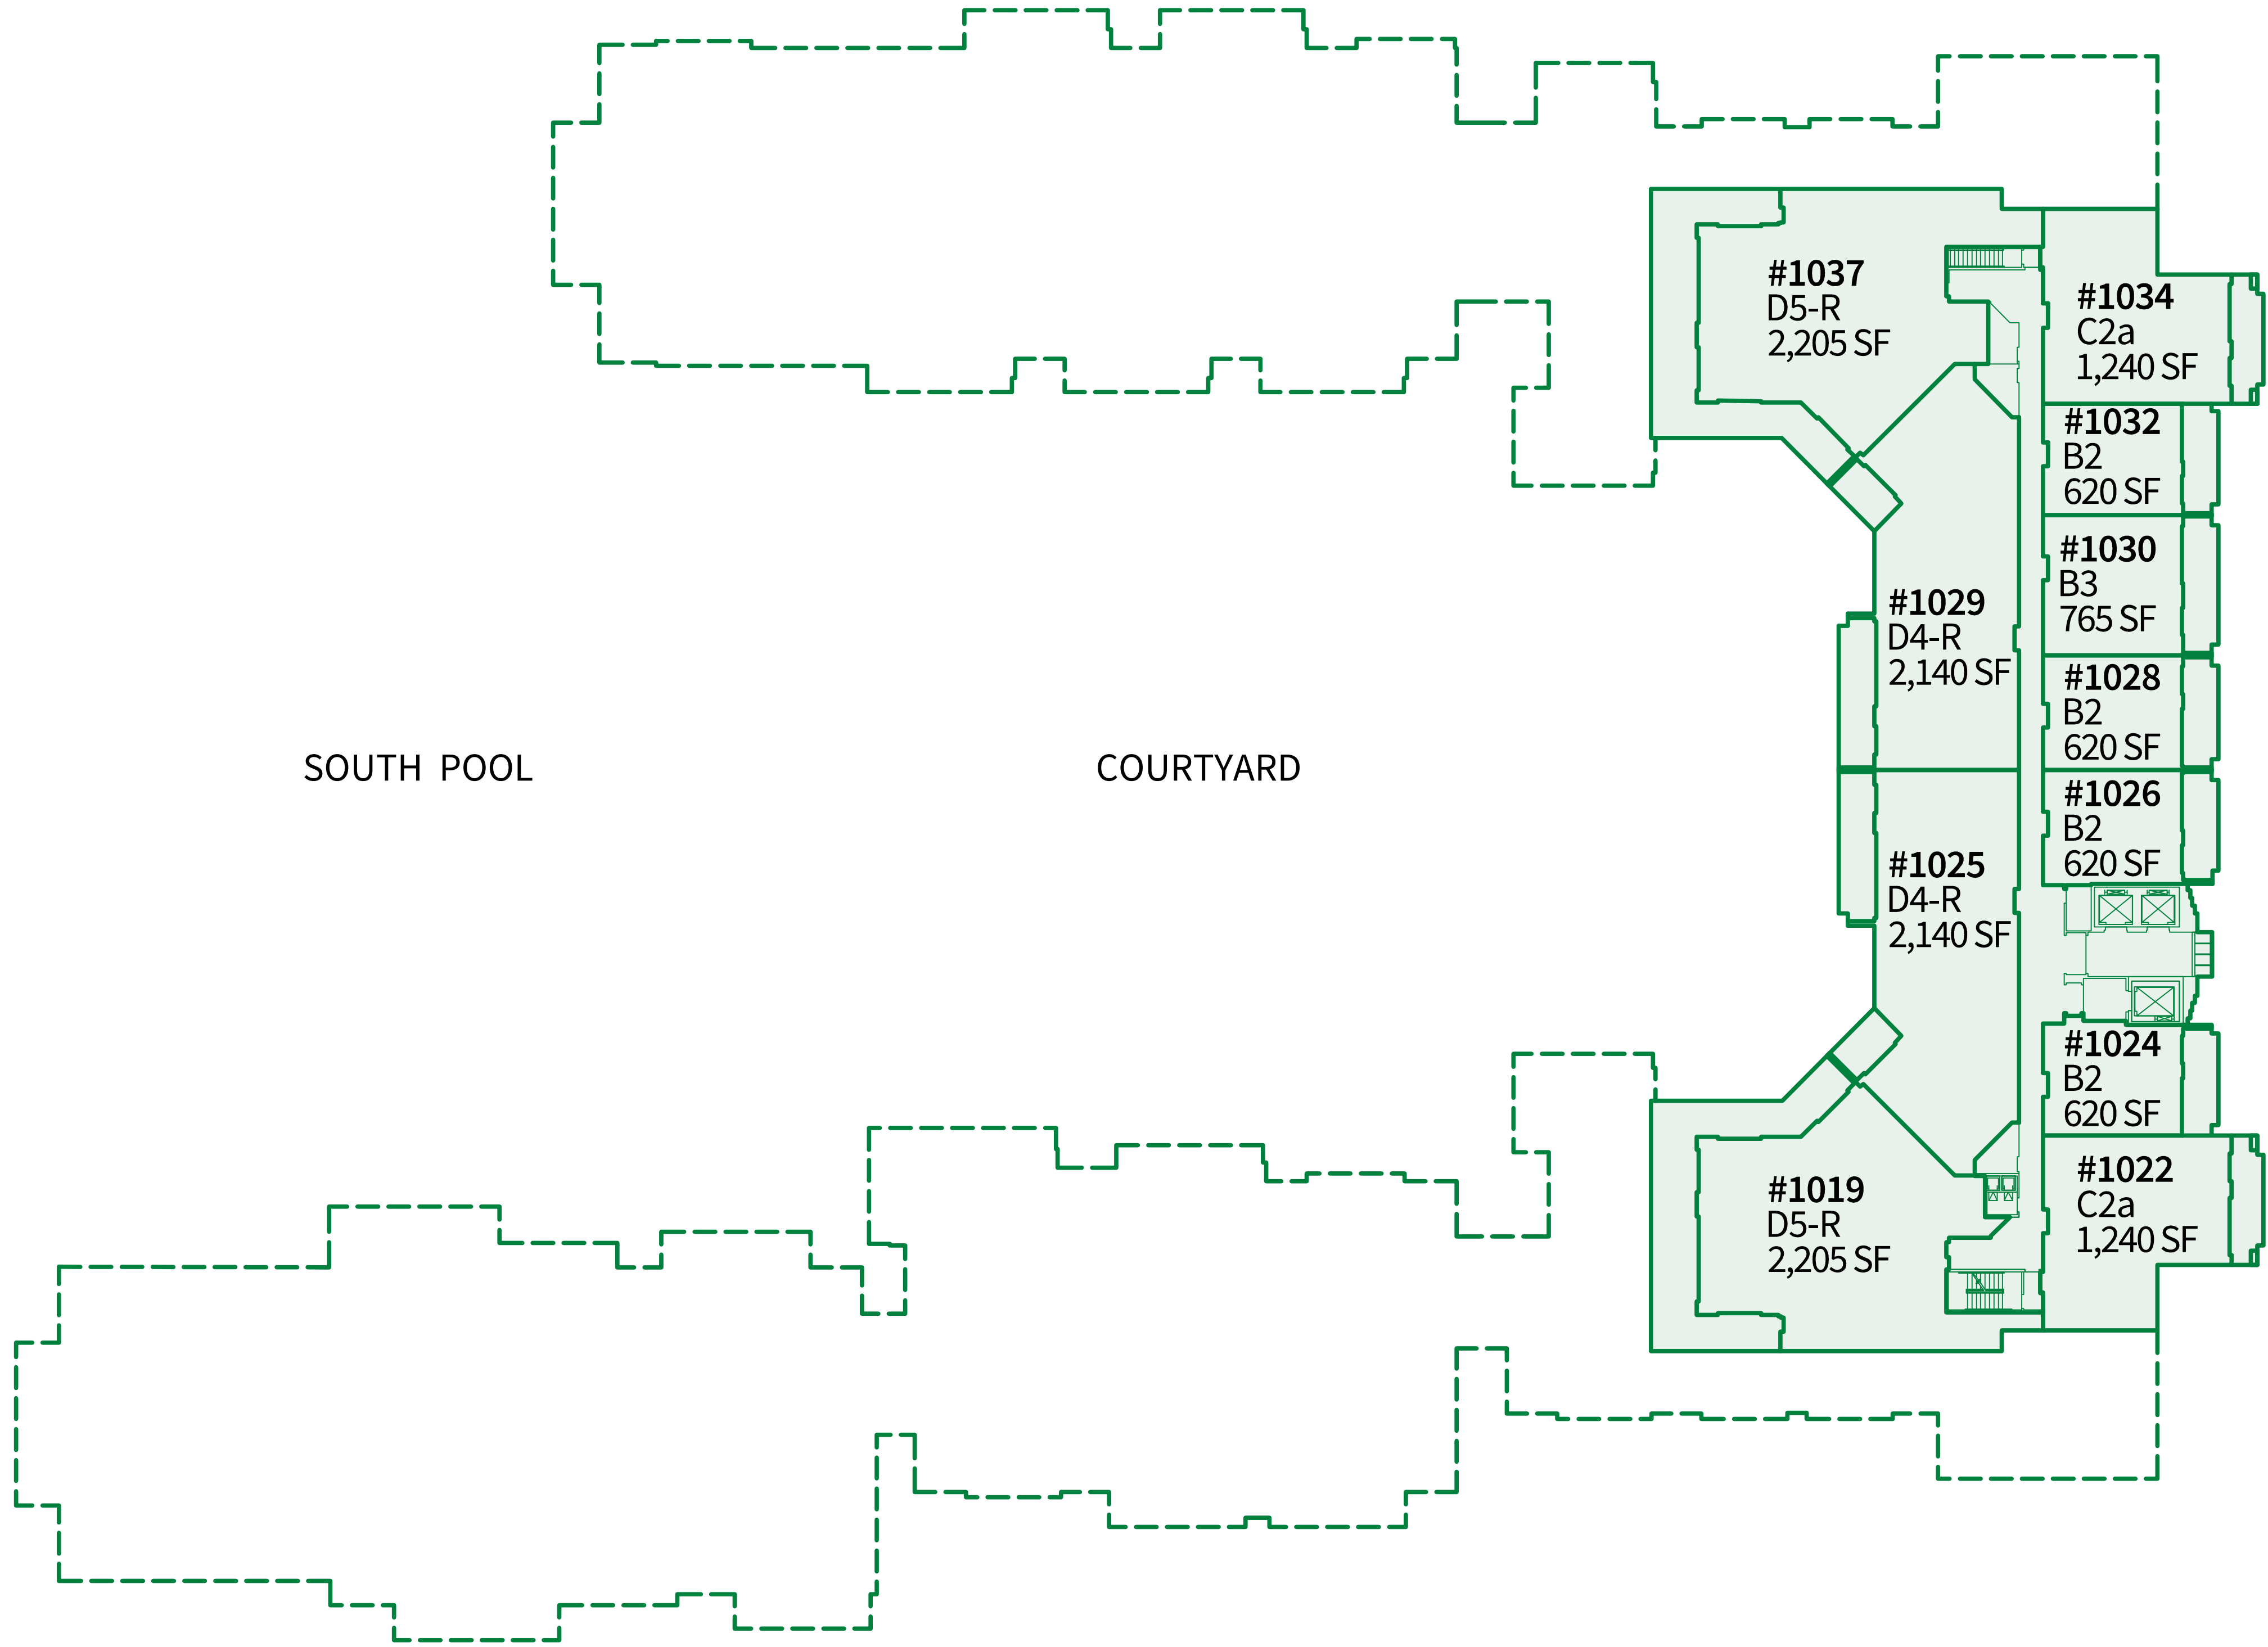

MOUNTAIN
VIEW

TENTH FLOOR

BEACH/OCEAN

SOUTH POOL

COURTYARD

MOUNTAIN VIEW

THREE BEDROOM Plan E1a-R

2,650 sq.ft. Interior
1,000 sq.ft. Lanai
(1 of 2)
Suites: 601, 750