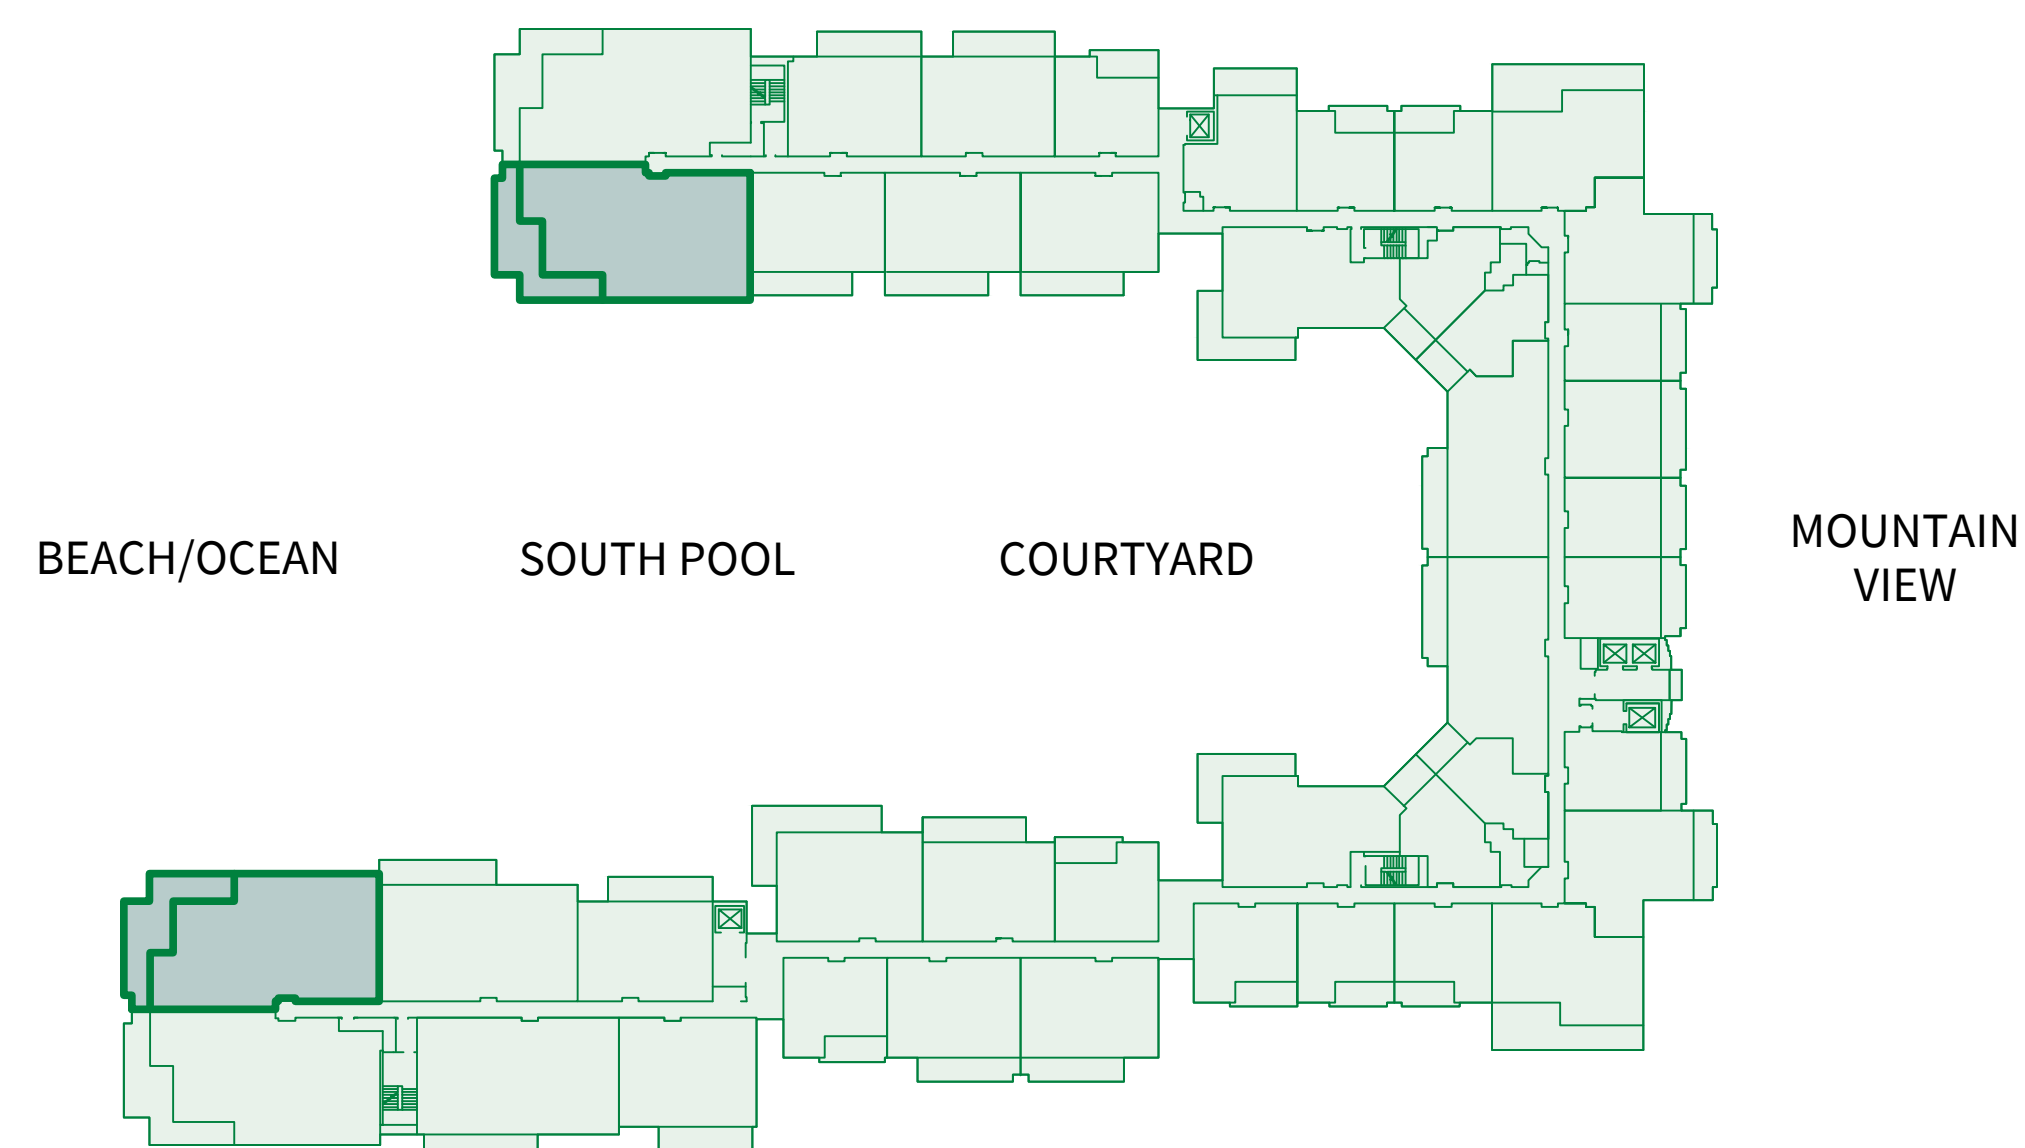

THREE BEDROOM Plan D2-R

2,265 sq.ft. Interior

560 sq.ft. Lanai

(1 of 9)

Suites: 101, 151, 201, 251,
301, 351, 401, 451,
551