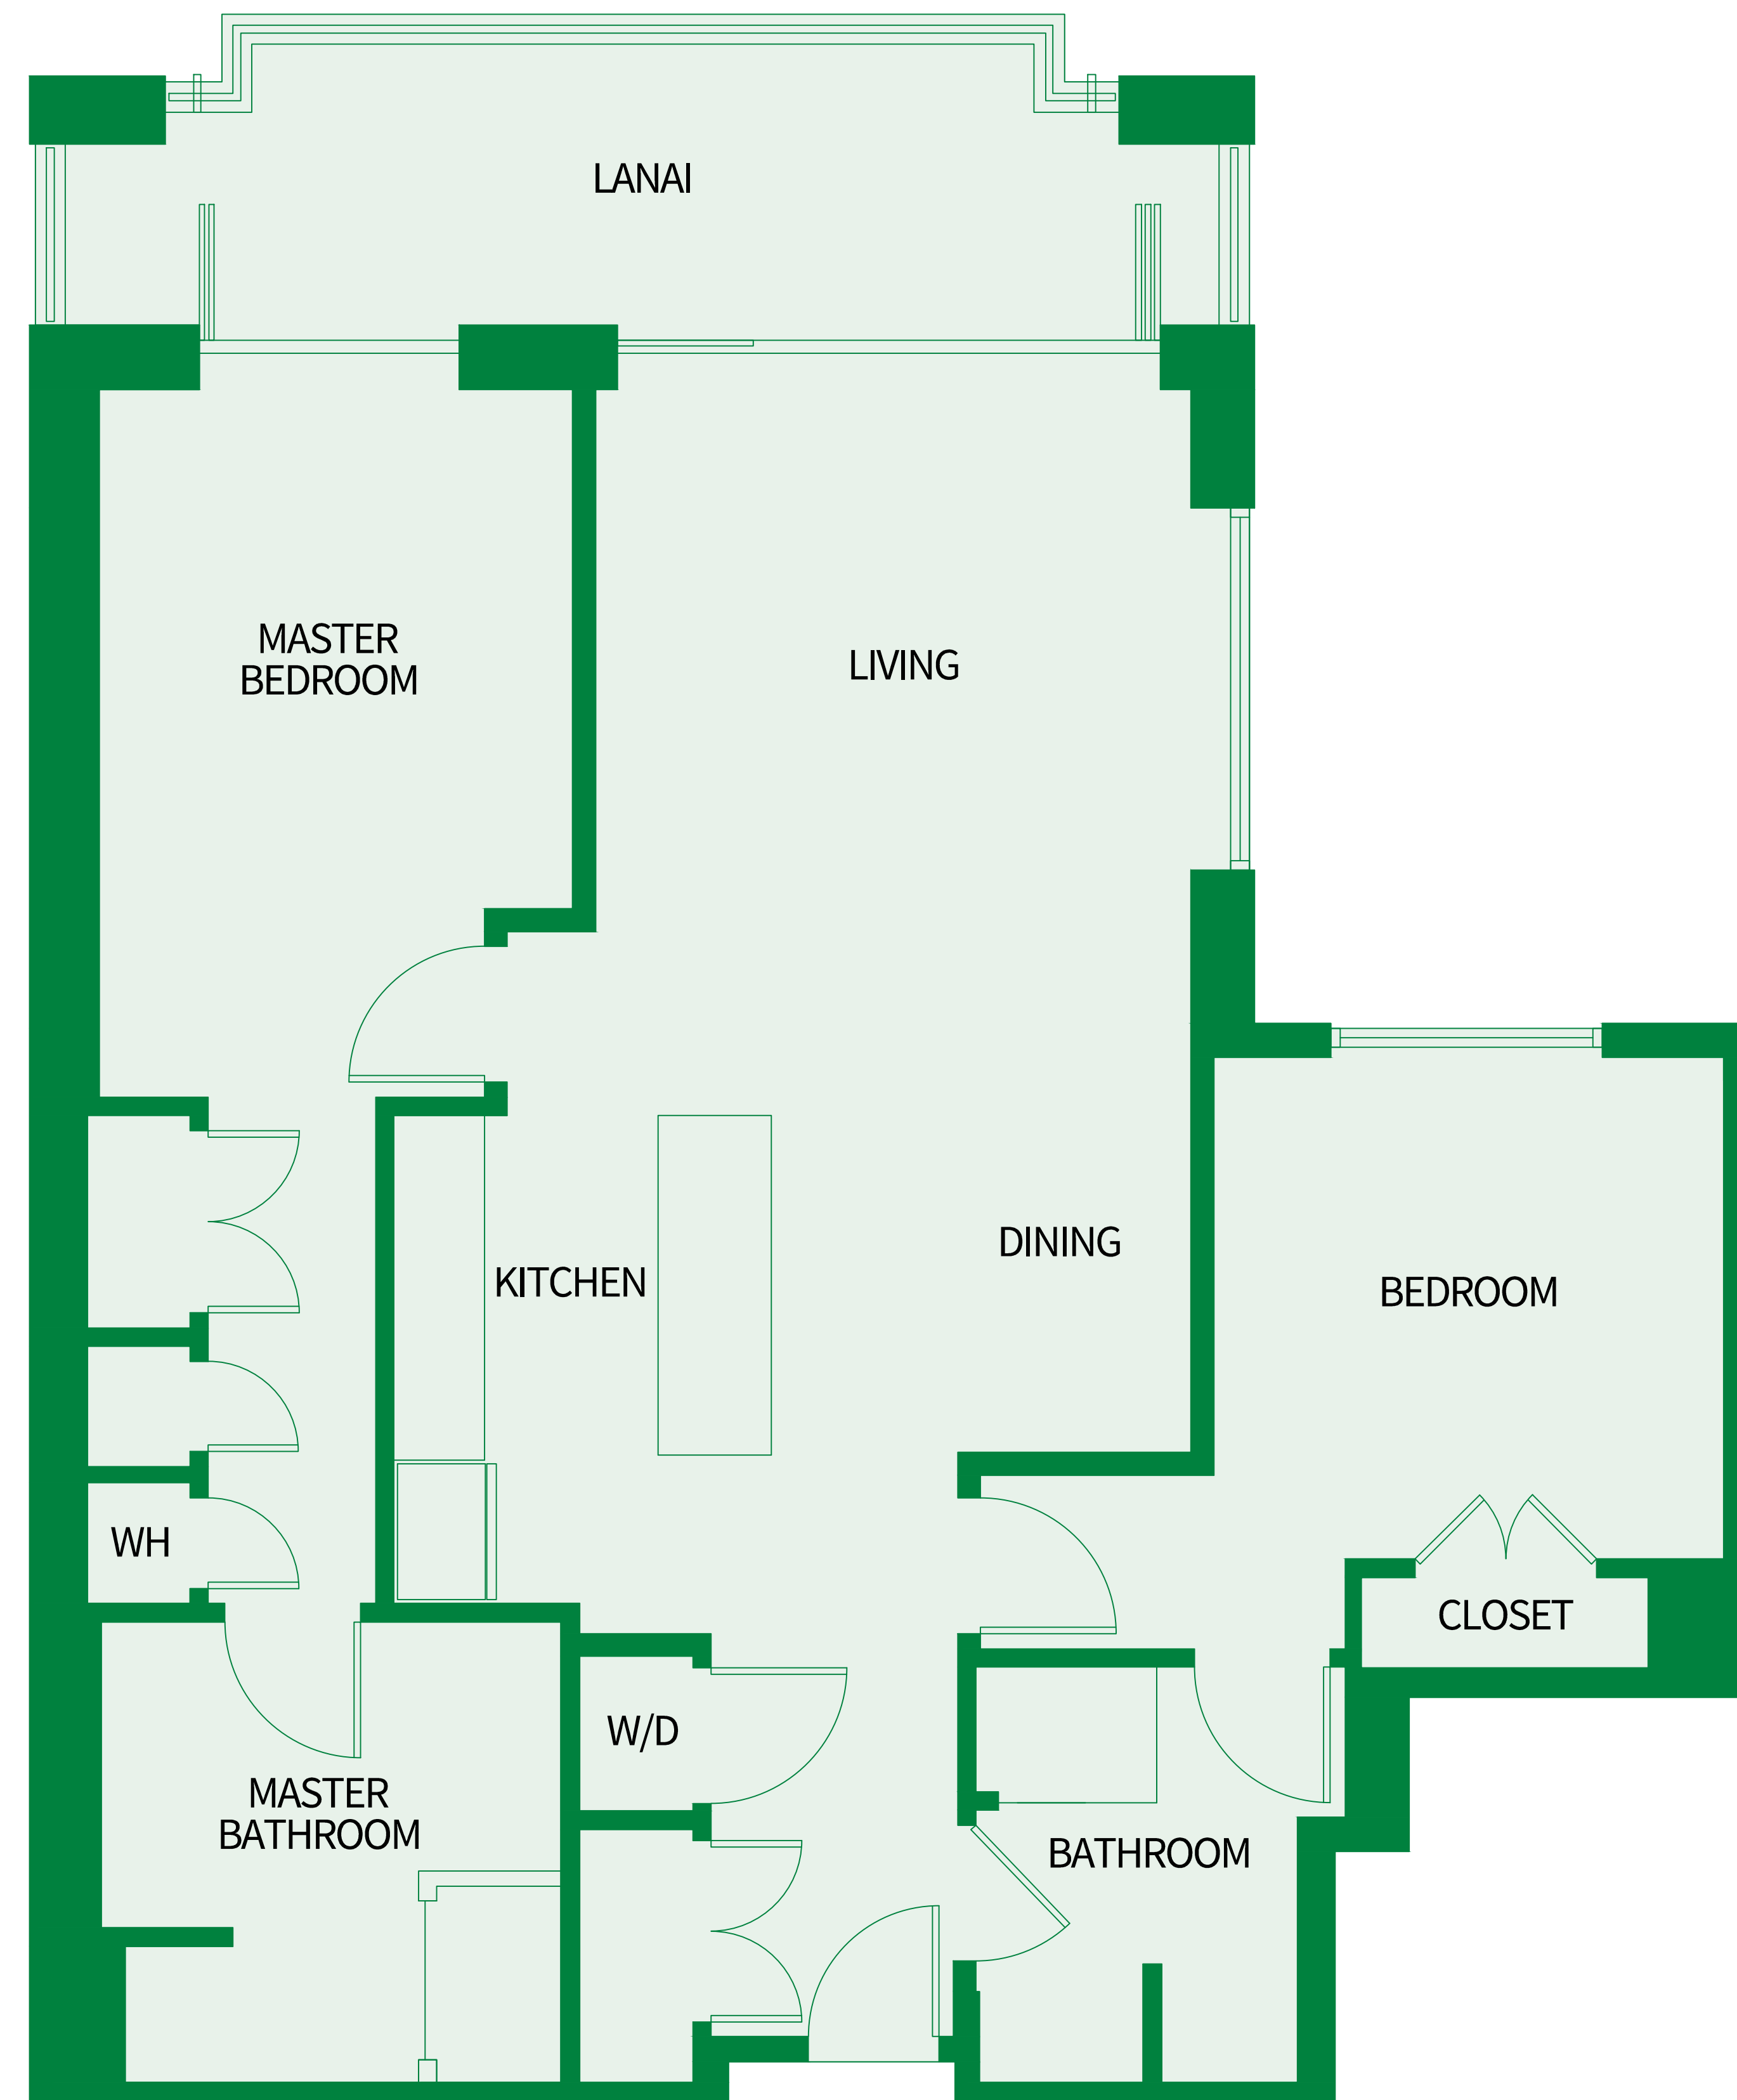

TWO BEDROOM Plan C2

1,080 sq.ft. Interior

190 sq.ft. Lanai

(1 of 14)

Suites: 222, 234, 322, 334, 422,
434, 522, 534, 622, 634,
722, 734, 822, 834