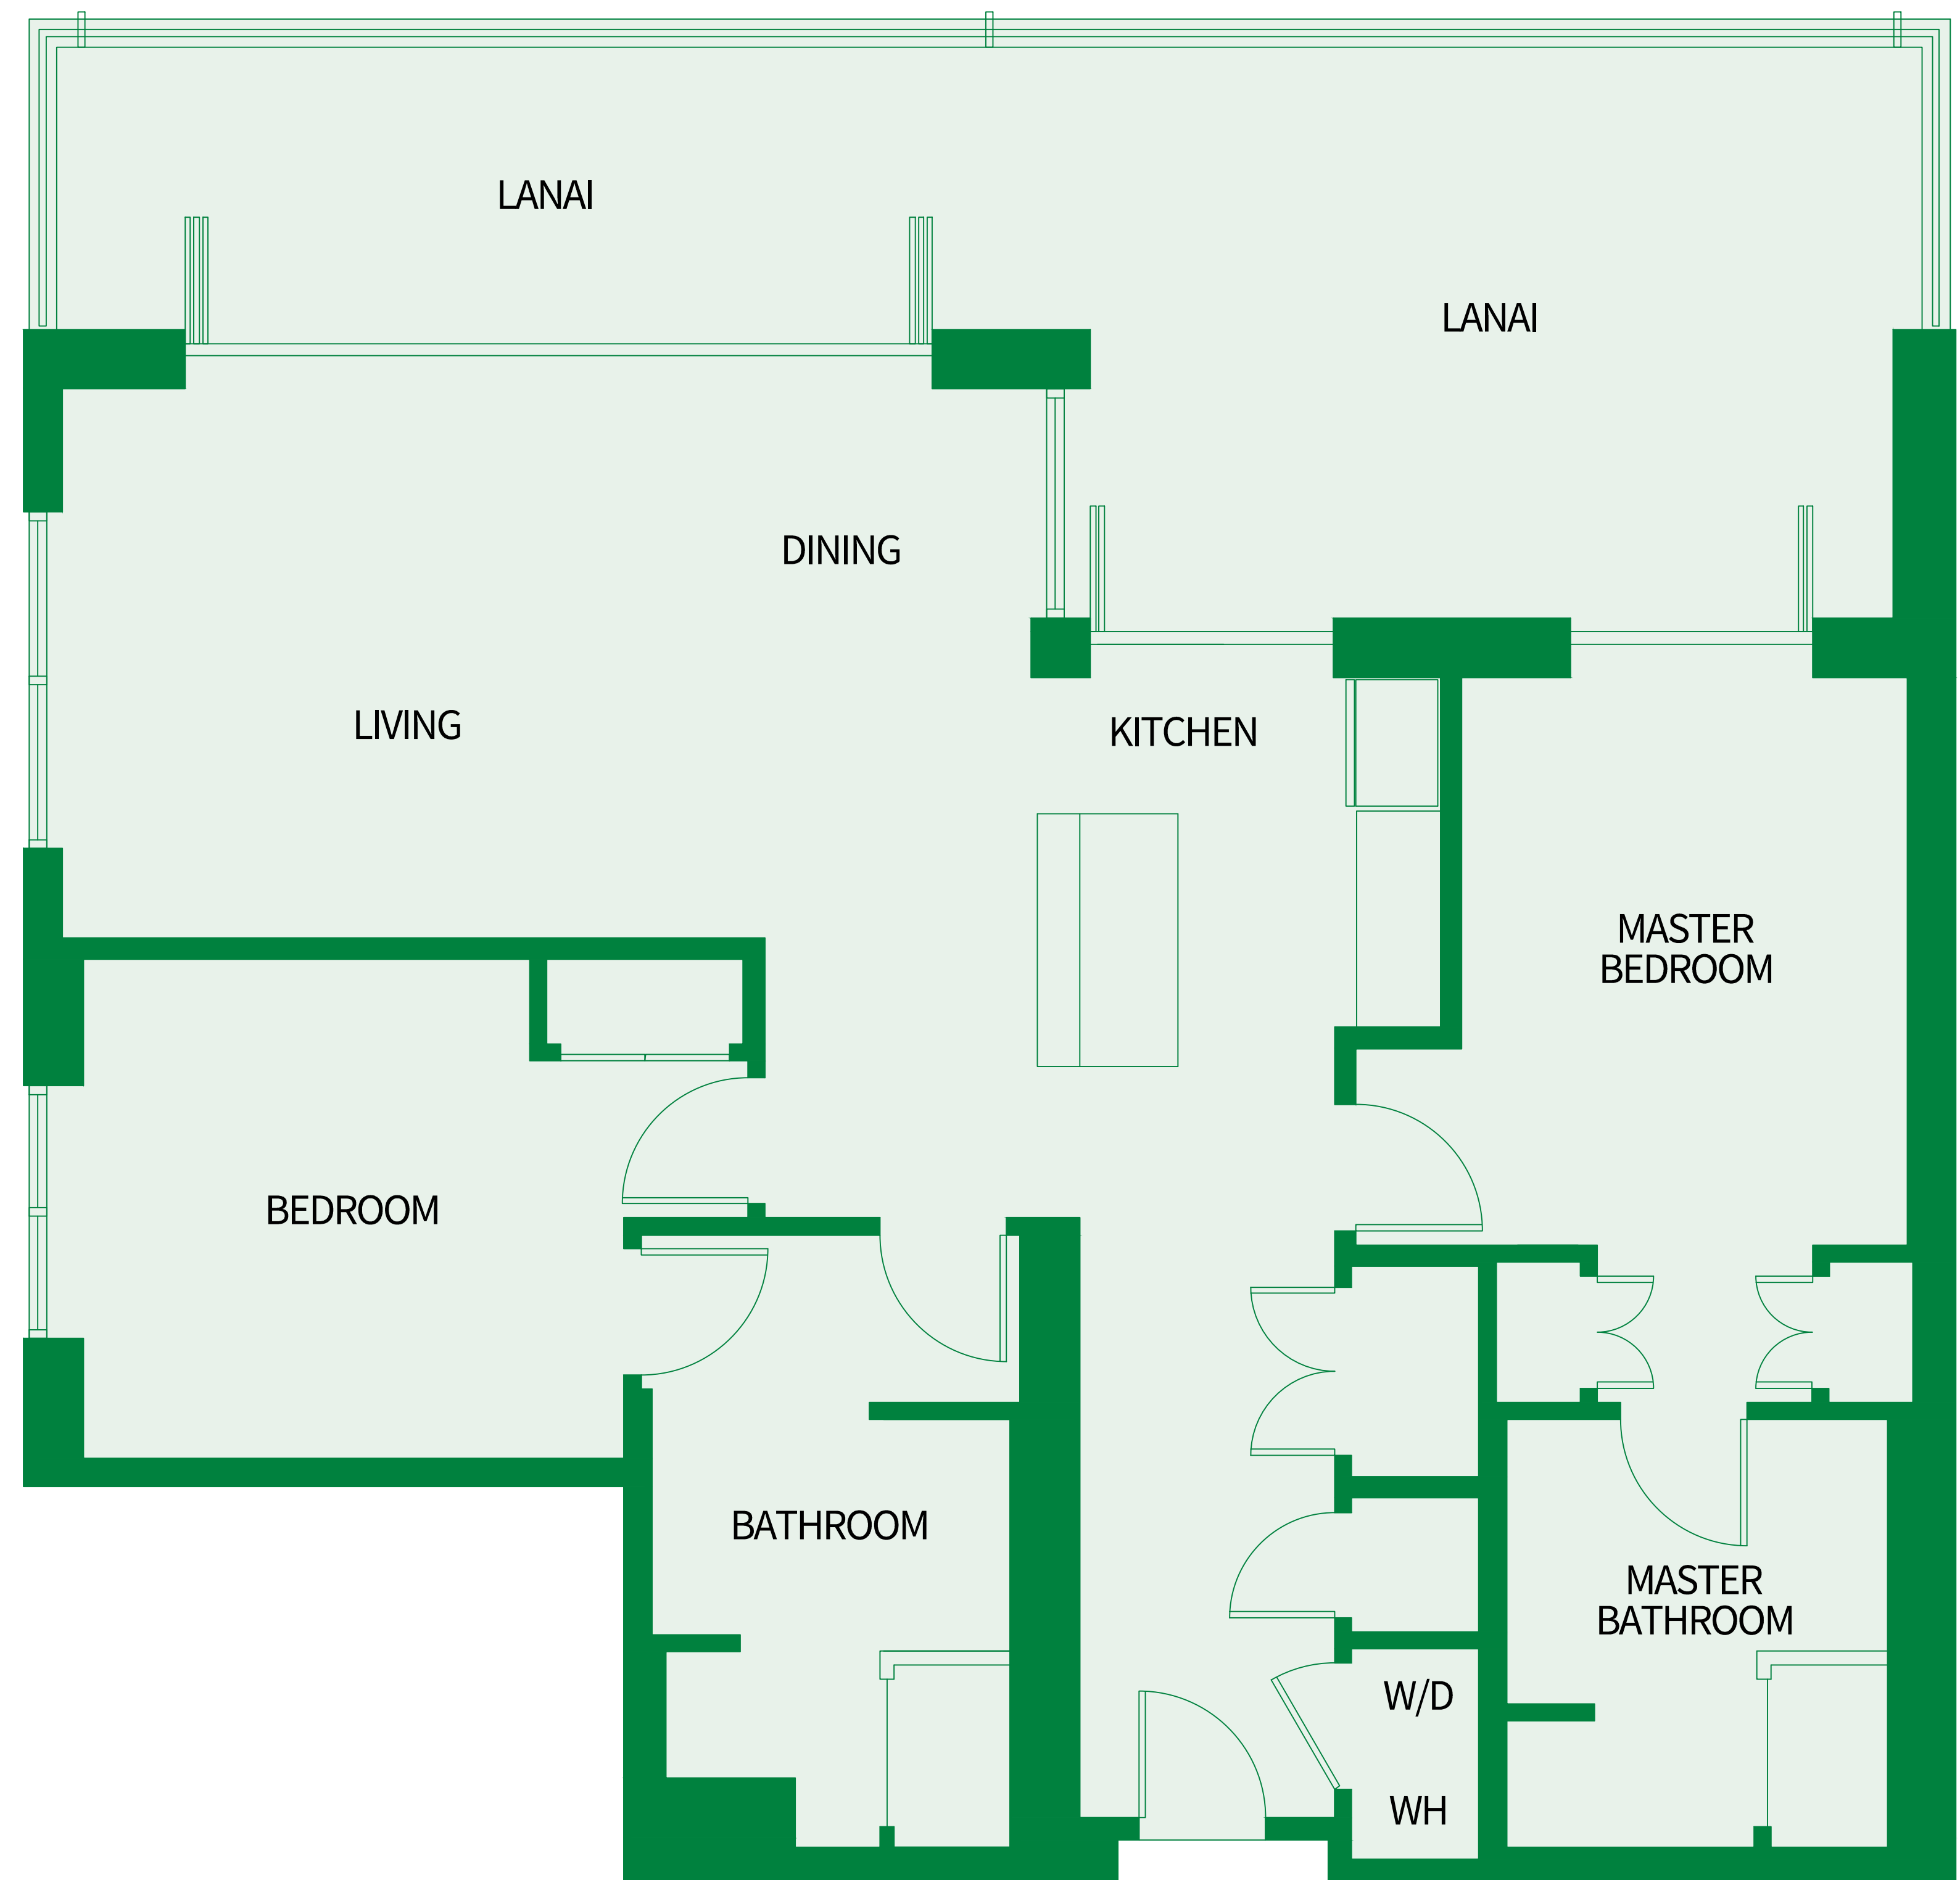

TWO BEDROOM Plan C3

1,240 sq.ft. Interior

505 sq.ft. Lanai

(1 of 10)

Suites: 220, 236, 520, 536, 620,
636, 720, 736, 820, 836