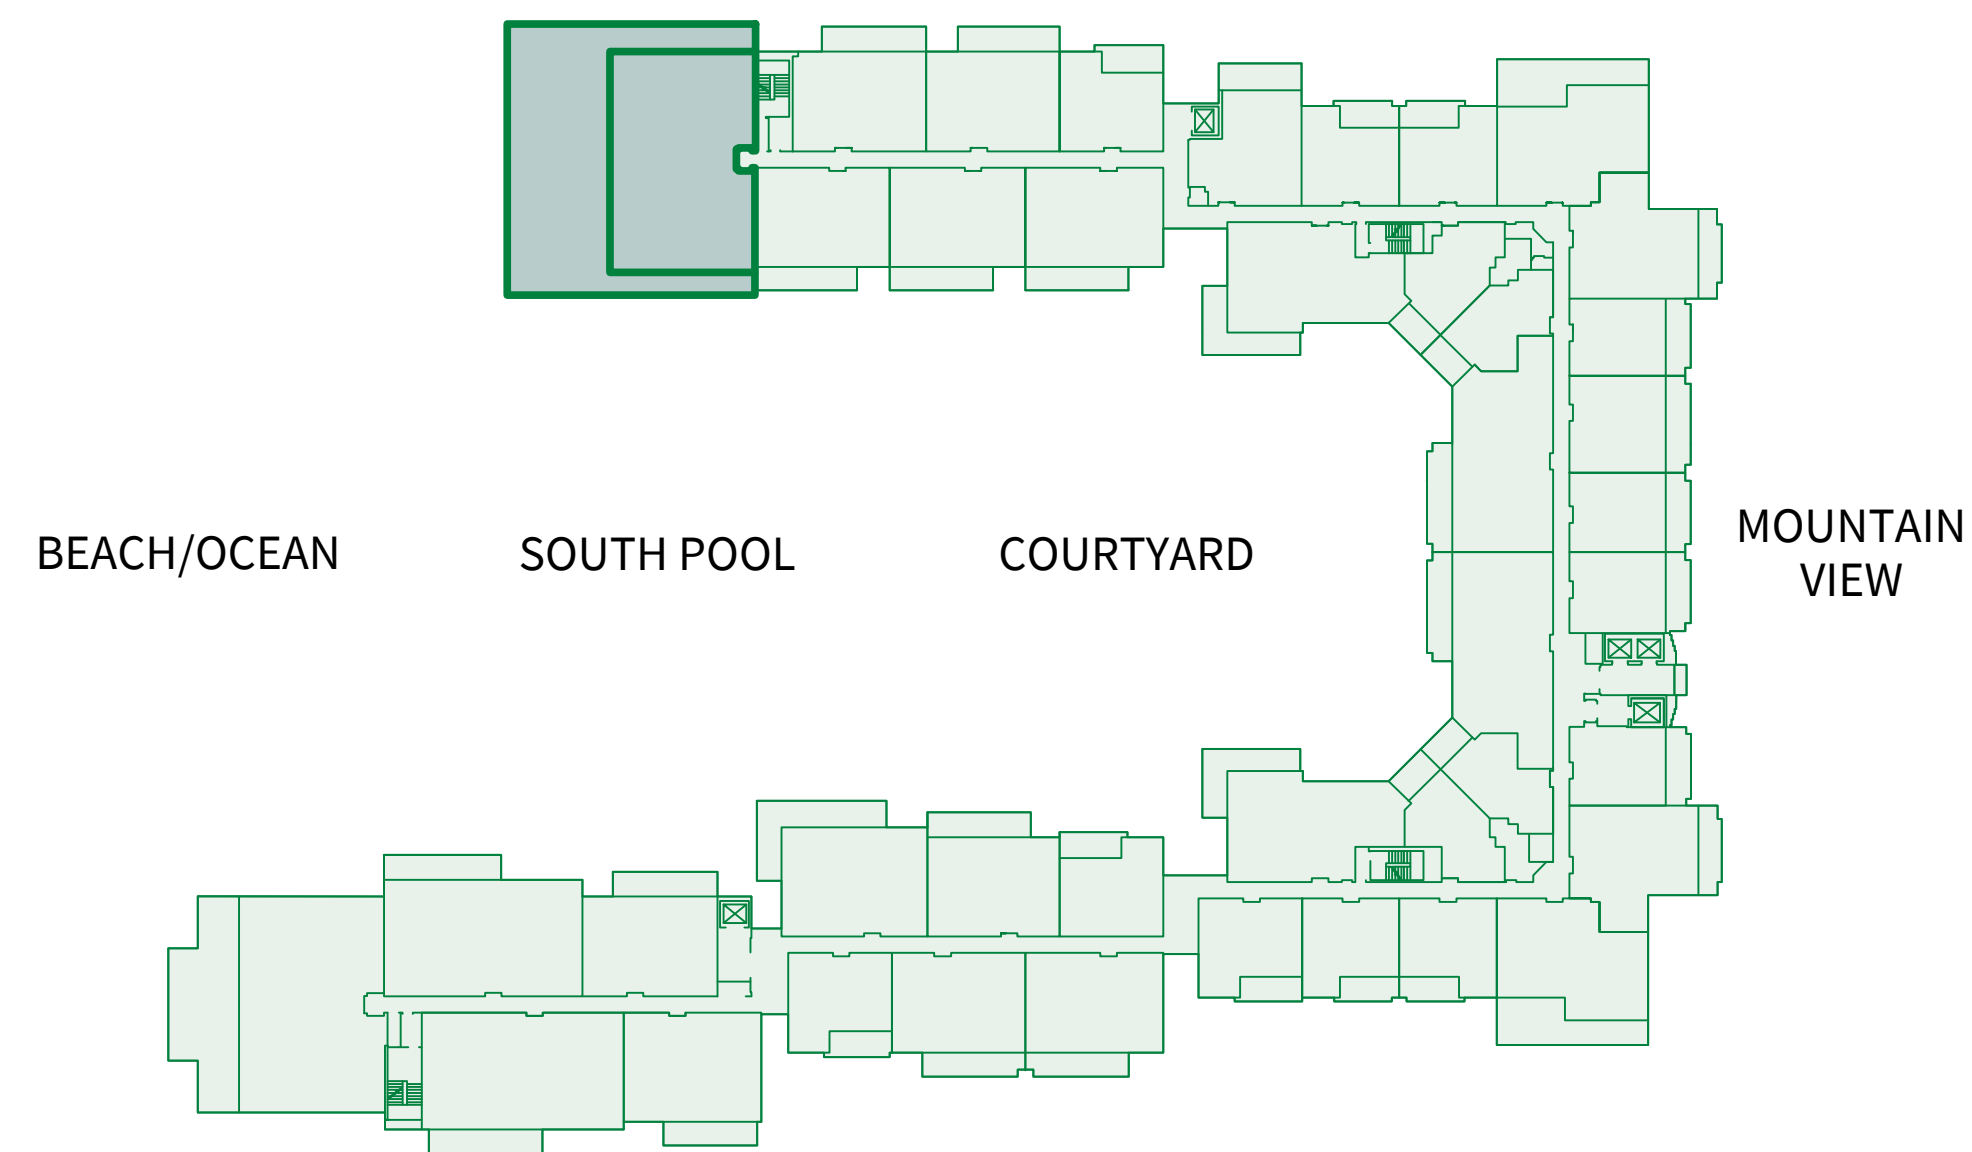

THREE BEDROOM Plan E1-R

2,650 sq.ft. Interior
3,200 sq.ft. Lanai
(1 of 2)
Suites: 501, 650