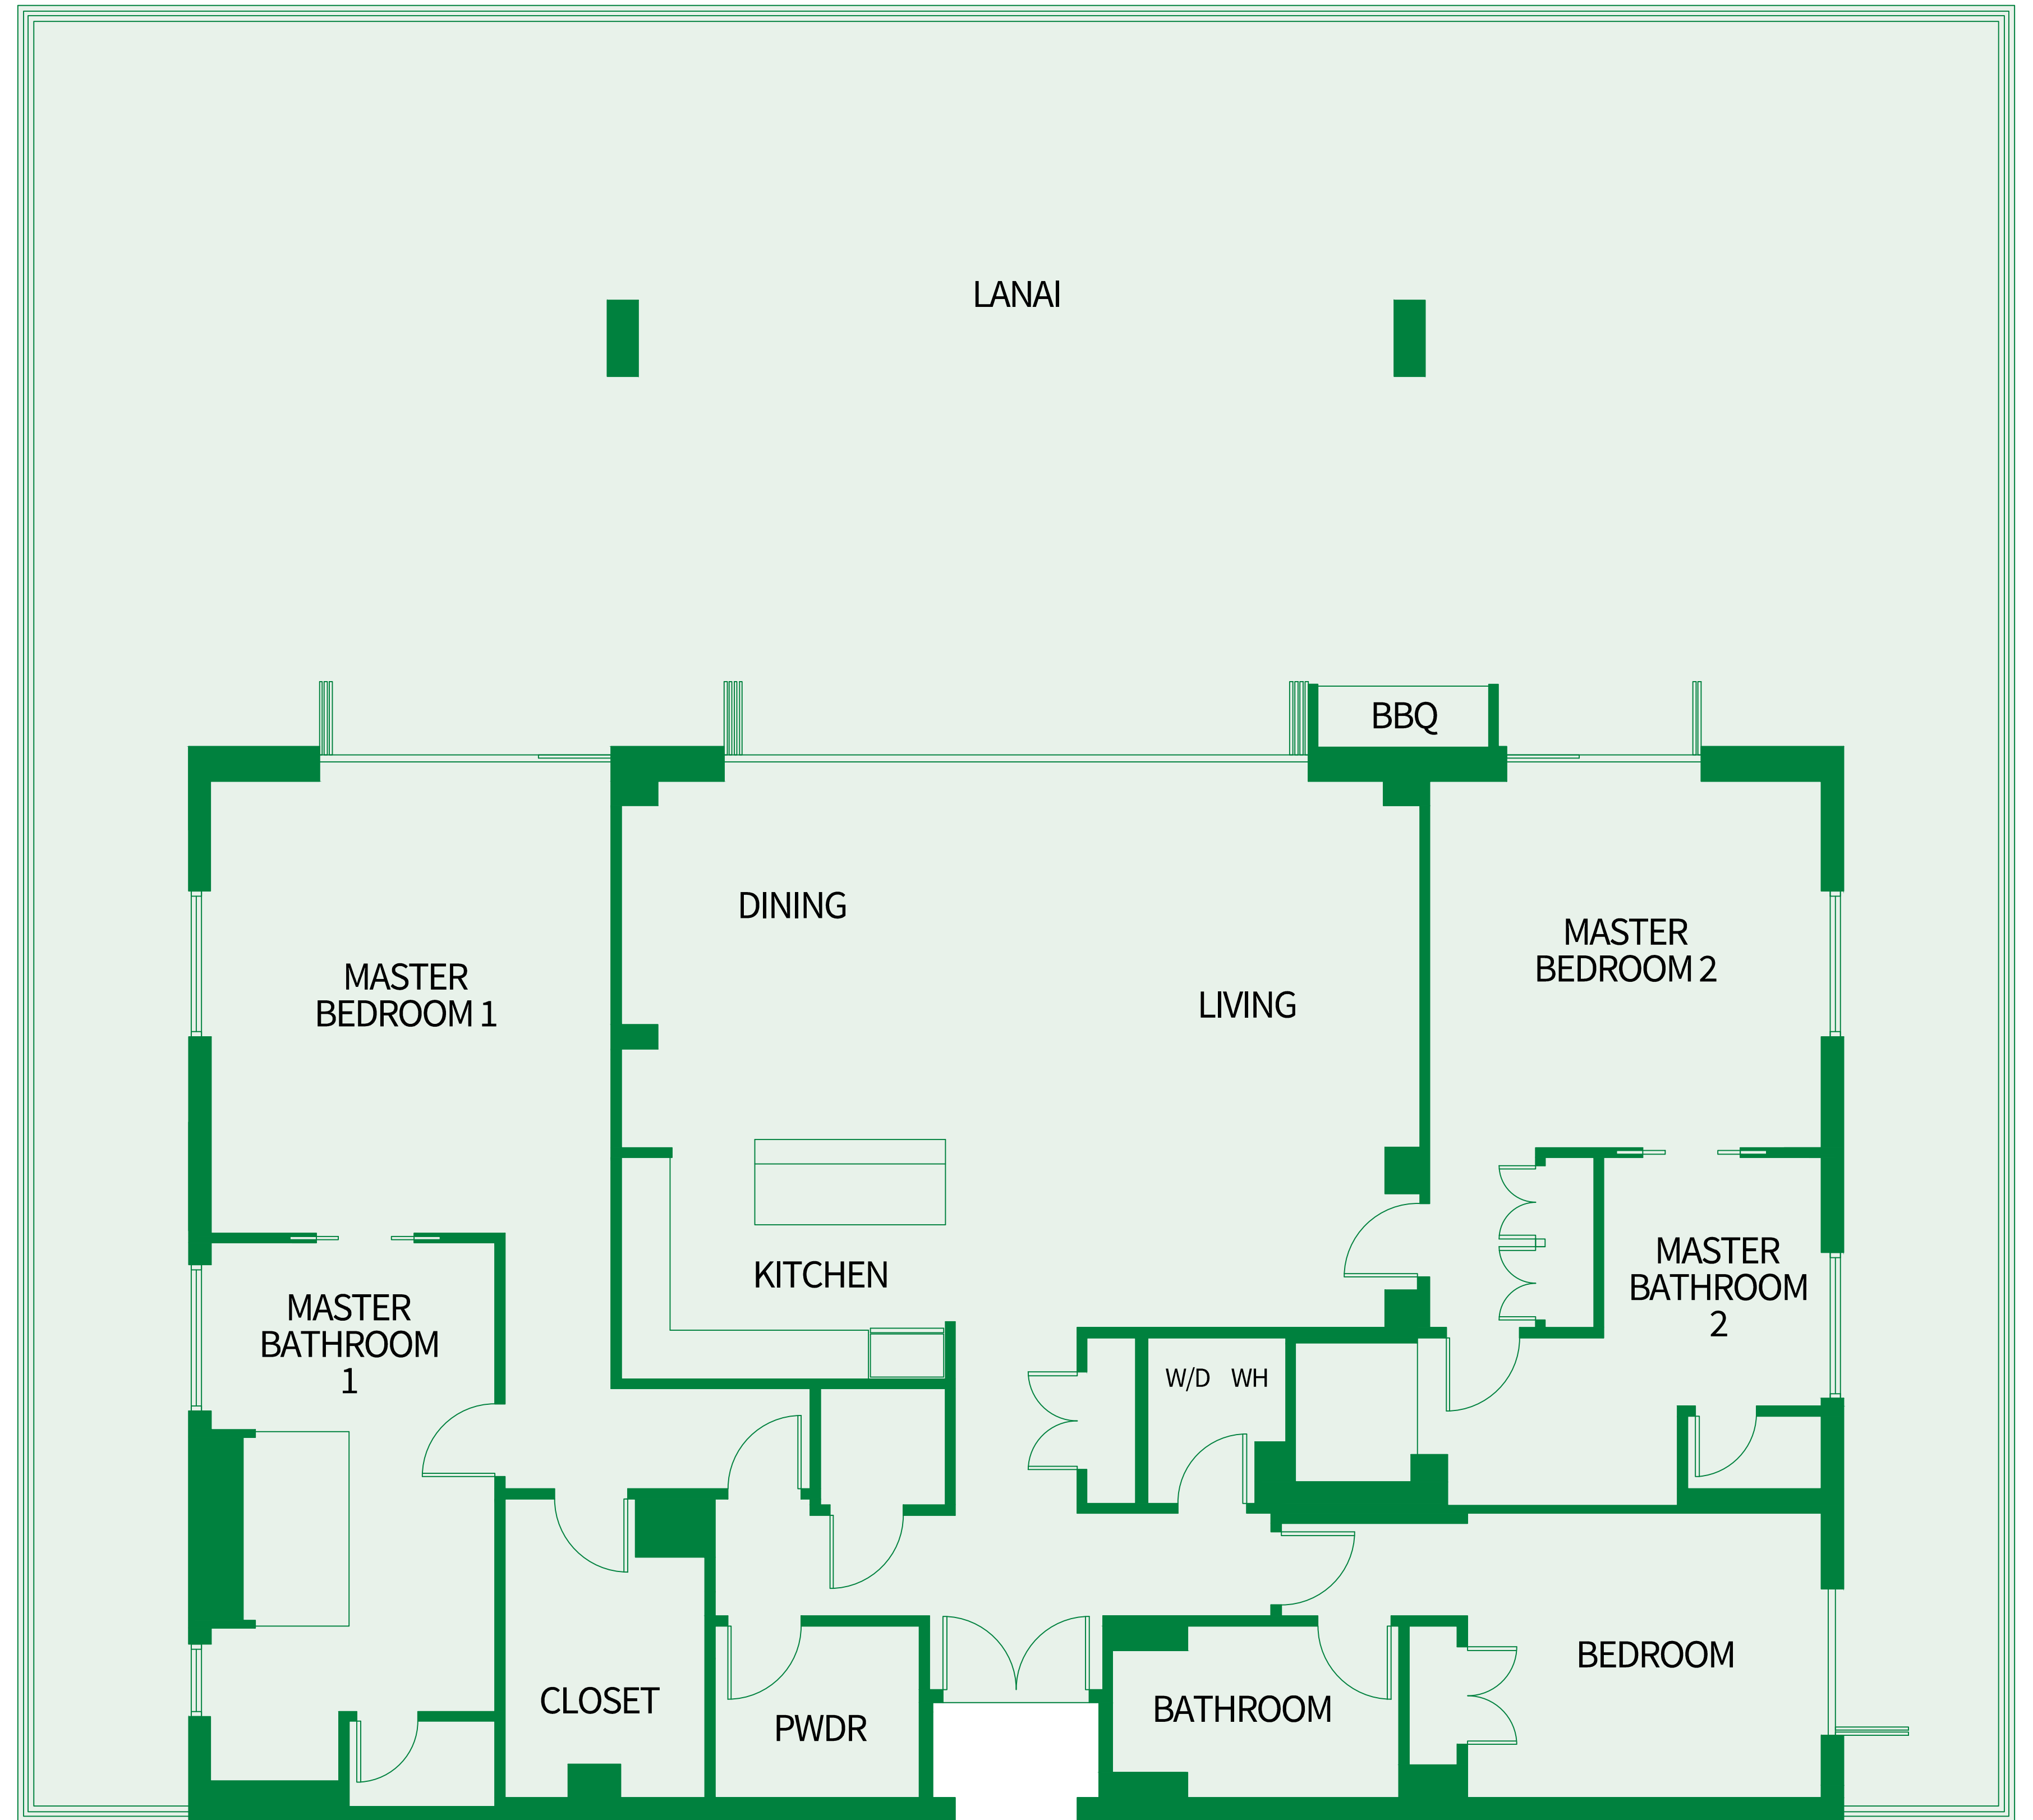

THREE BEDROOM Plan E1-R

2,650 sq.ft. Interior
3,200 sq.ft. Lanai
(1 of 2)
Suites: 501, 650