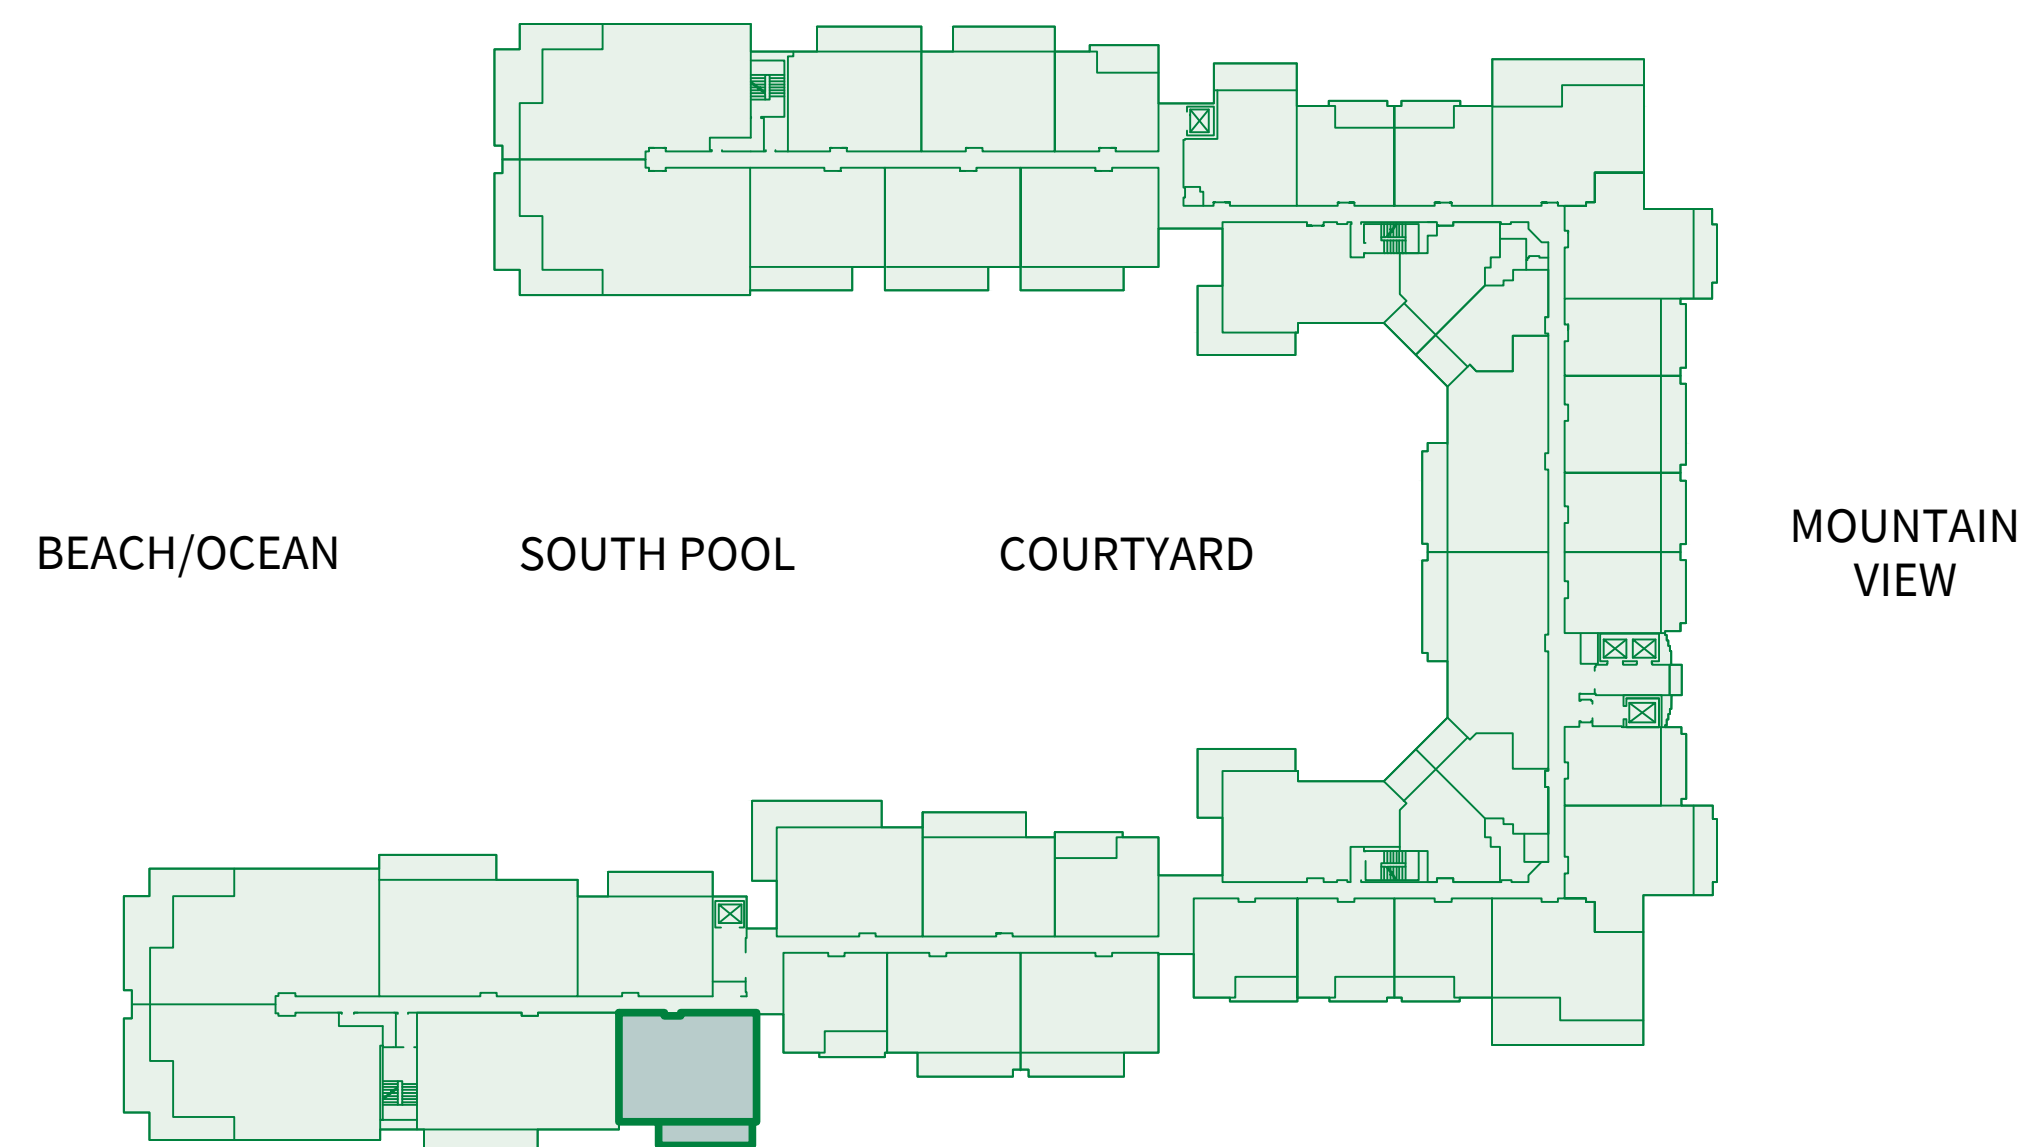

TWO BEDROOM Plan C5a

1,240 sq.ft. Interior

210 sq.ft. Lanai

(1 of 6)

Suites: 106, 206, 306, 406,
506, 606