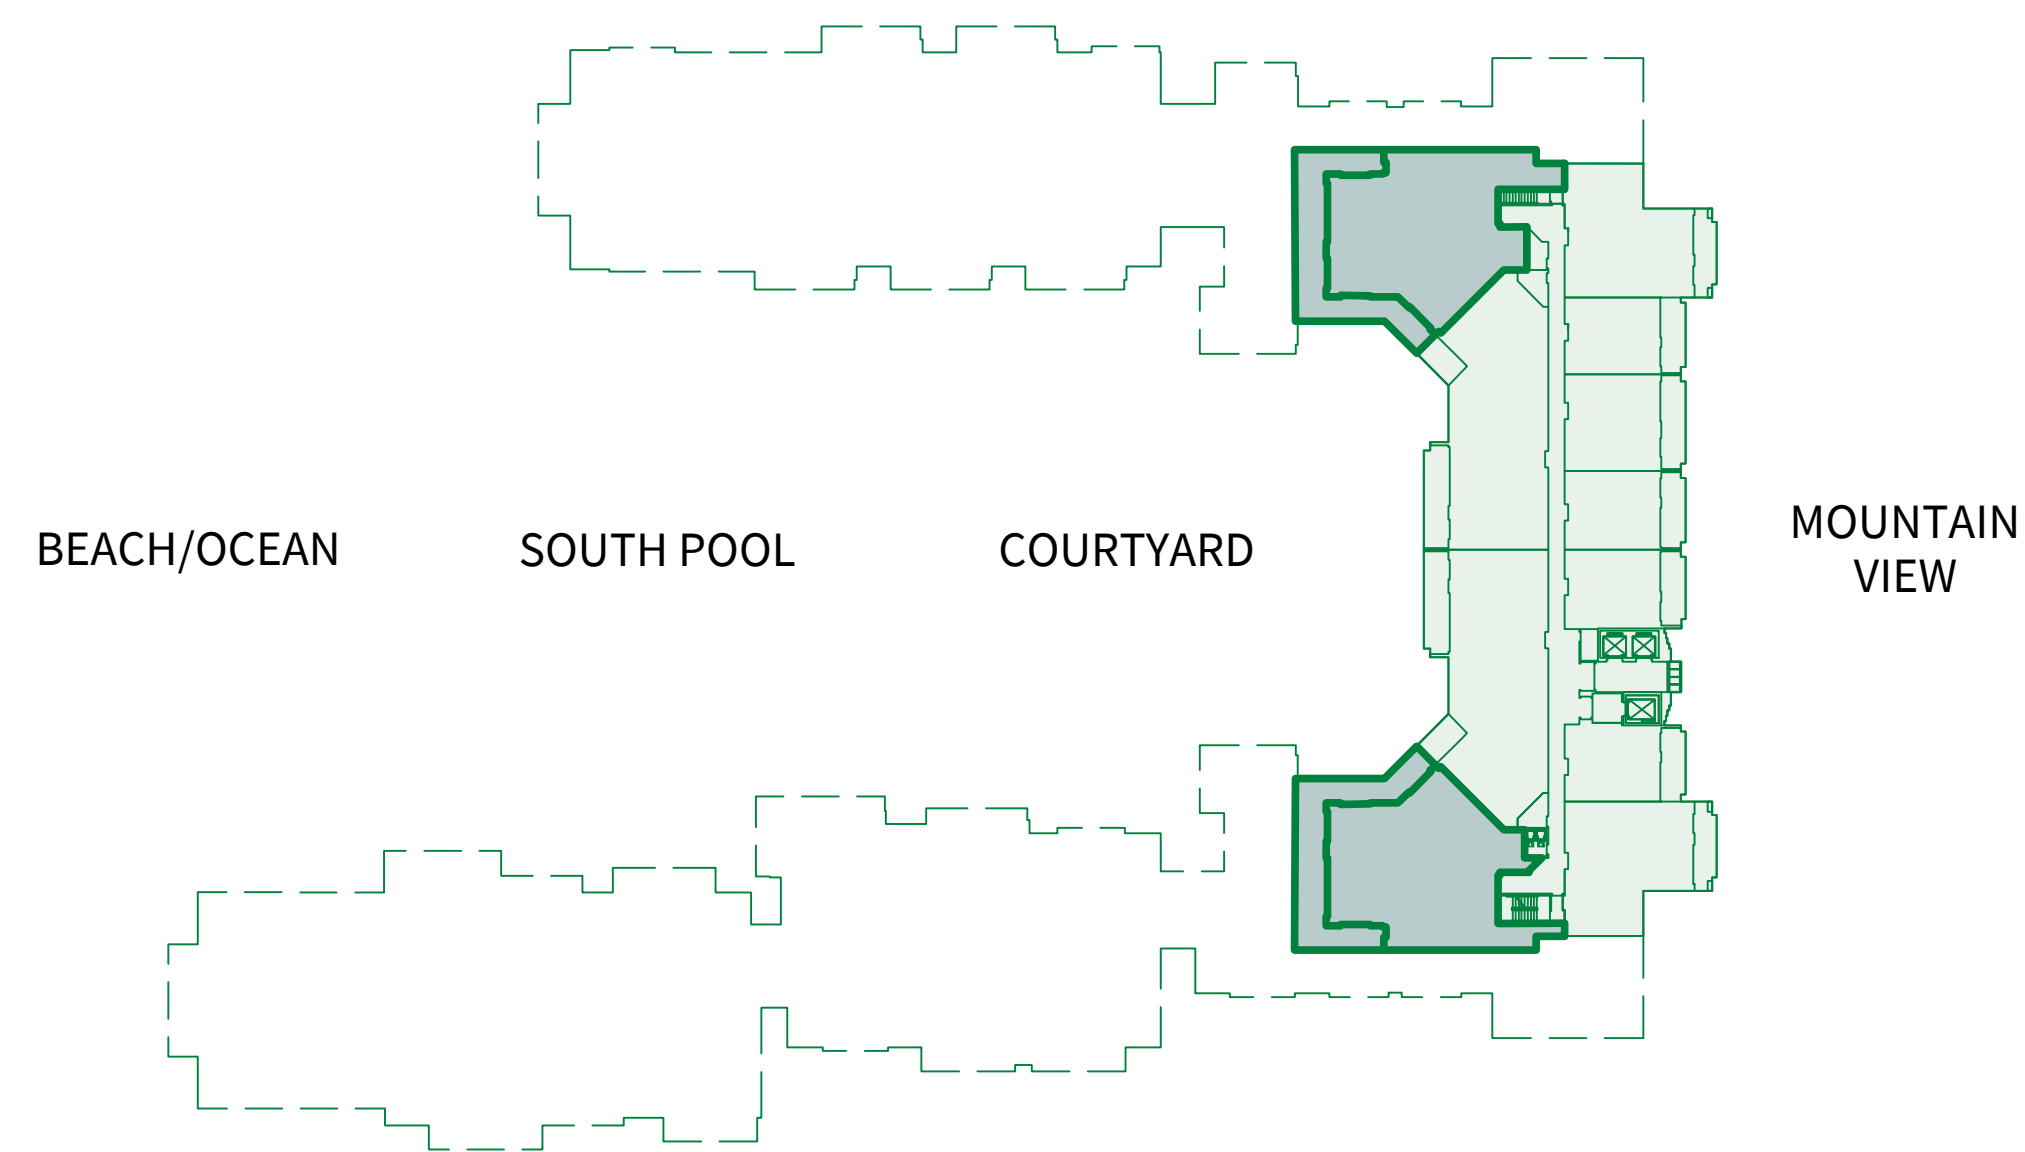

THREE BEDROOM Plan D5-R

2,205 sq.ft. Interior
930 sq.ft. Lanai
(1 of 2)
Suites: 1019, 1037