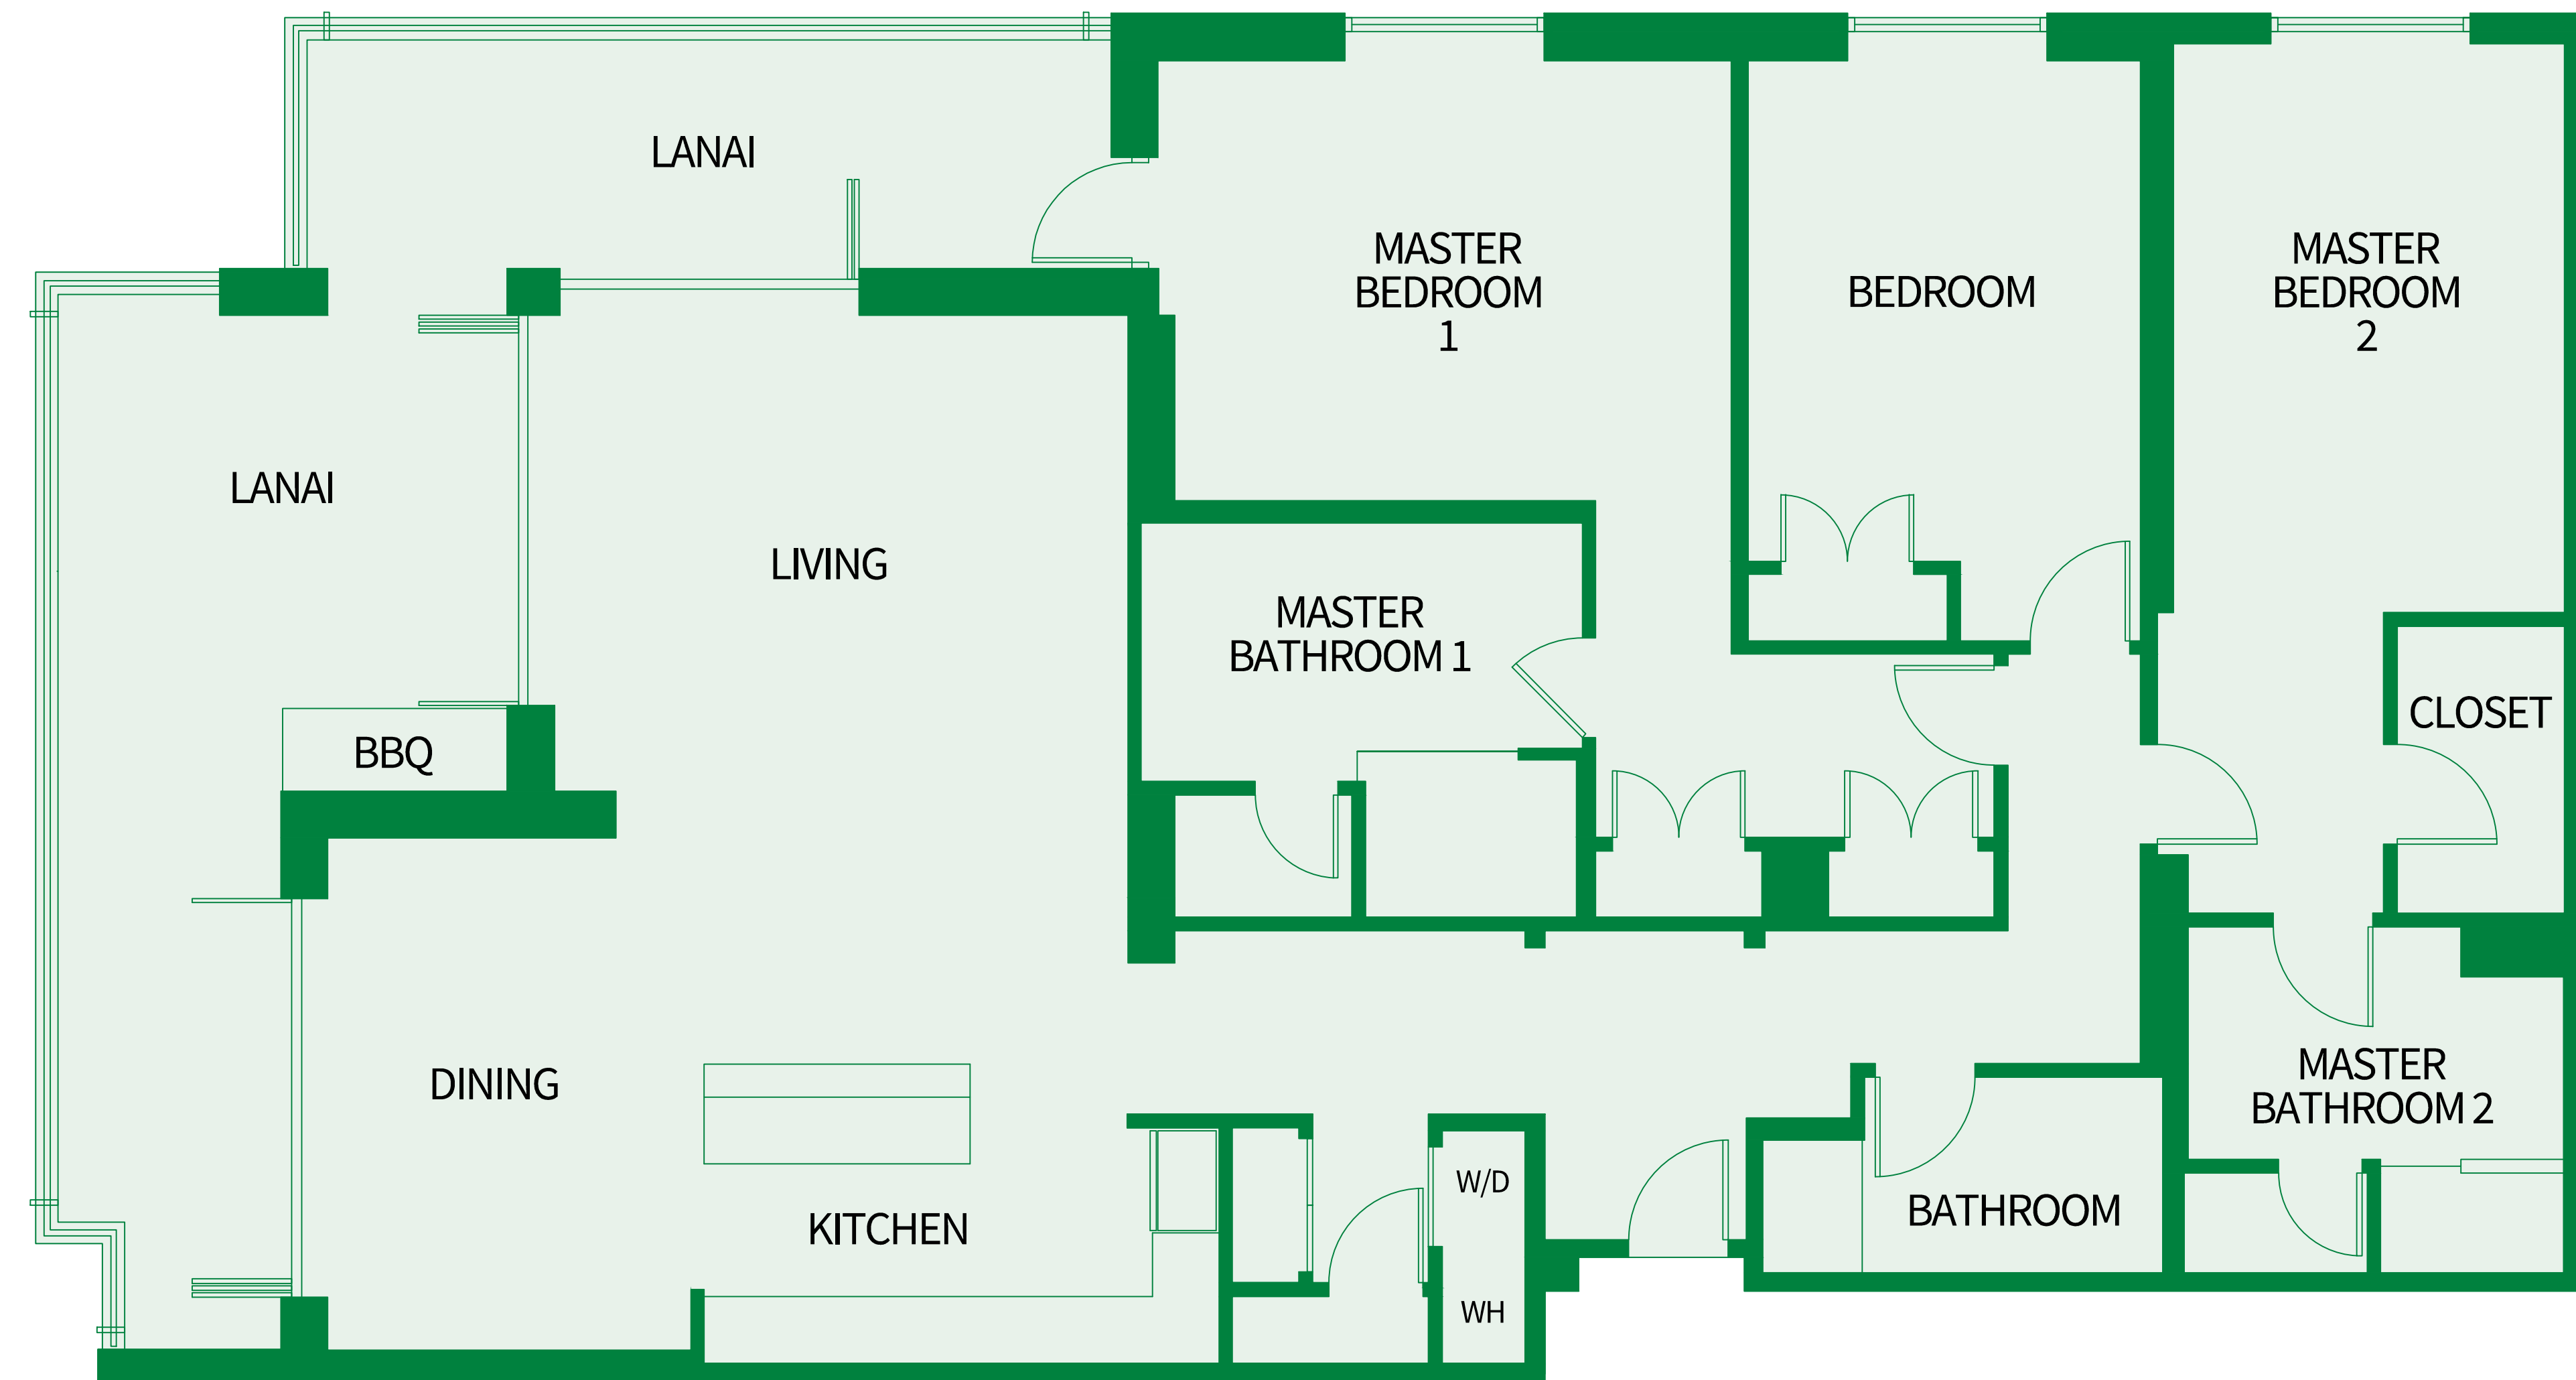

GROUND FLOOR

SECOND FLOOR

BEACH/OCEAN

SOUTH POOL

COURTYARD

MOUNTAIN VIEW

THIRD FLOOR

BEACH/OCEAN

THREE BEDROOM Plan D2a-R

2,225 sq.ft. Interior

560 sq.ft. Lanai

(1 of 9)

Suites: 102, 150, 202, 250,
302, 350, 402, 450,
550

THREE BEDROOM Plan D2-R

2,265 sq.ft. Interior

560 sq.ft. Lanai

(1 of 9)

Suites: 101, 151, 201, 251,
301, 351, 401, 451,
551

THREE BEDROOM Plan D1-R

1,600 sq.ft. Interior

240 sq.ft. Lanai

(1 of 14)

Suites: 325, 329, 425, 429,
525, 529, 625, 629,
725, 729, 825, 829,
925, 929