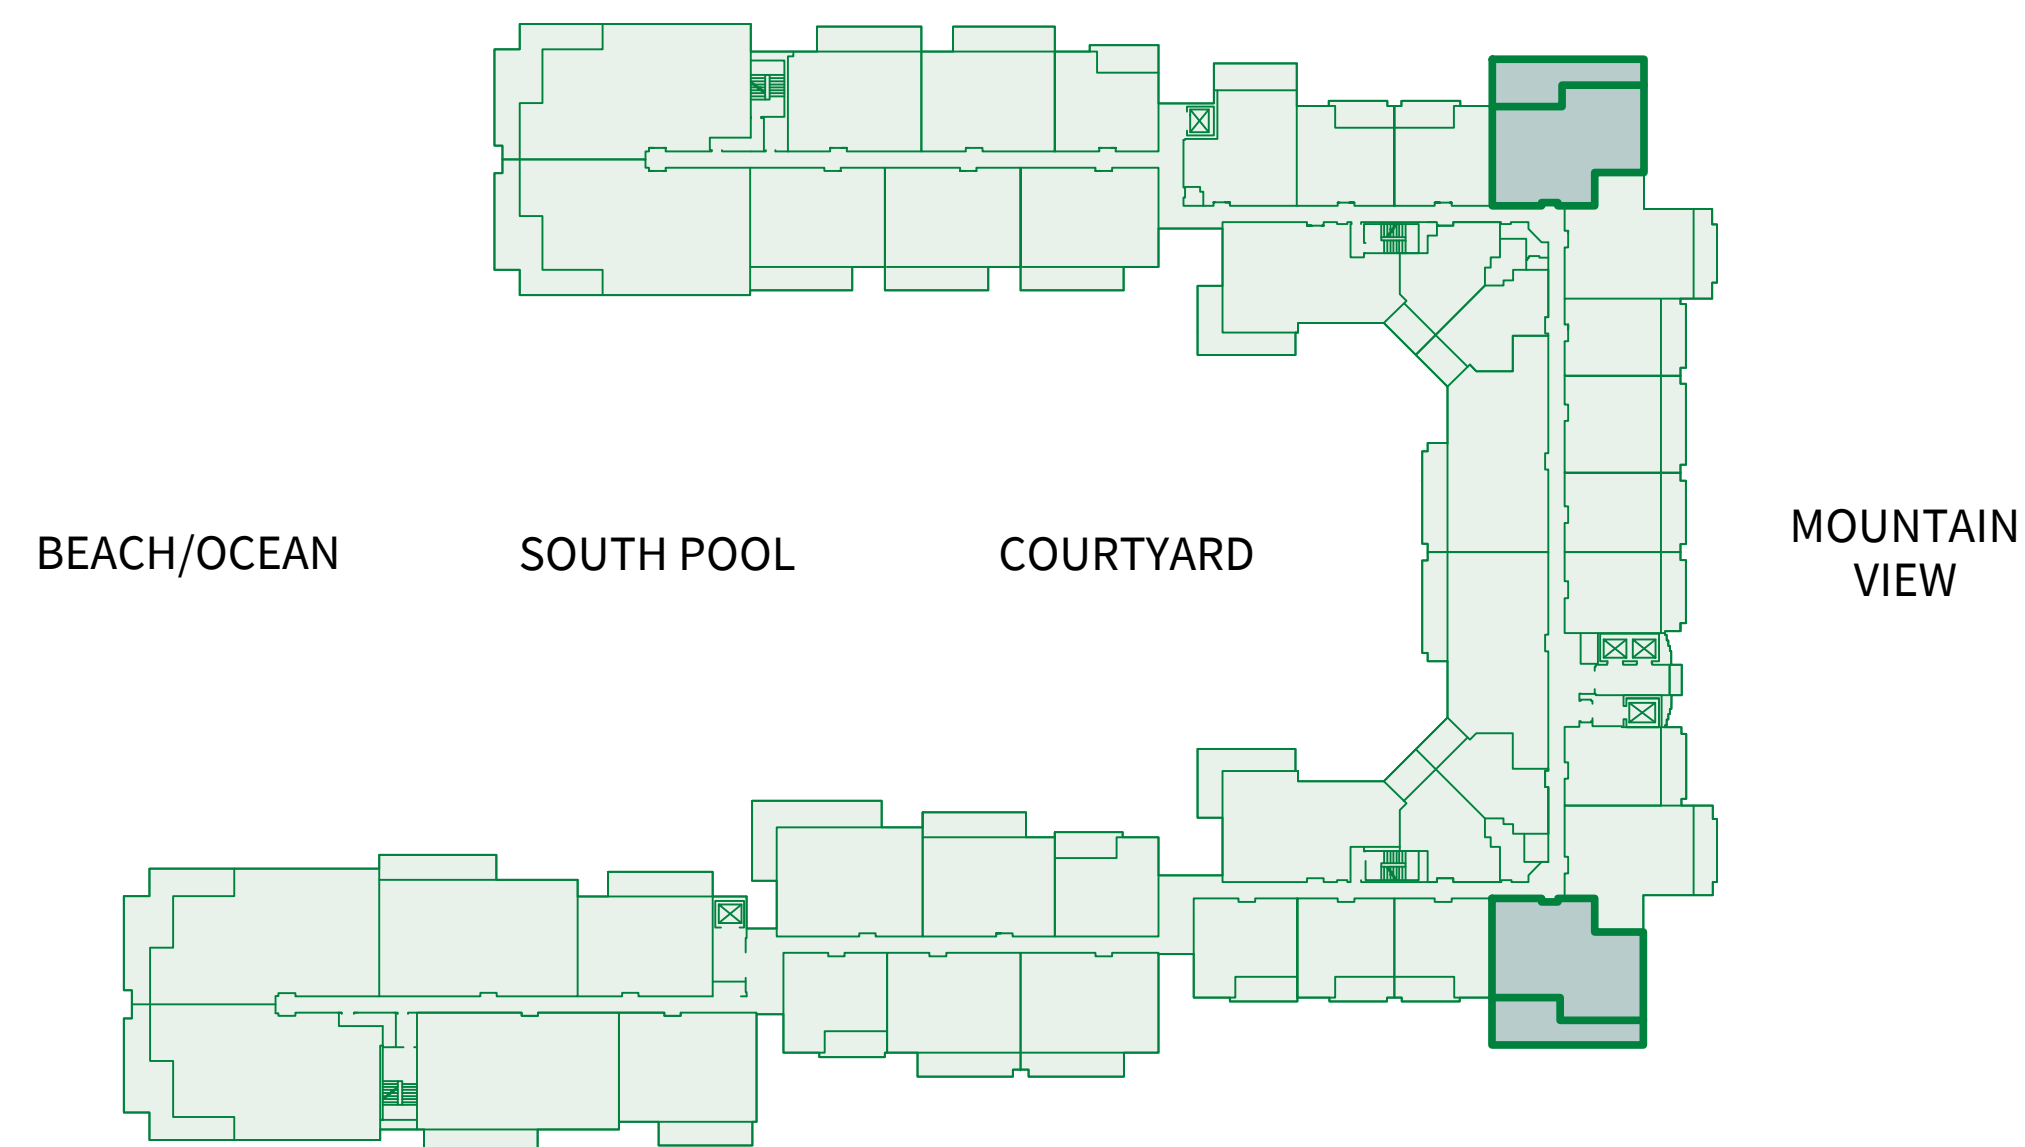

TWO BEDROOM Plan C3

1,240 sq.ft. Interior

505 sq.ft. Lanai

(1 of 10)

Suites: 220, 236, 520, 536, 620,
636, 720, 736, 820, 836