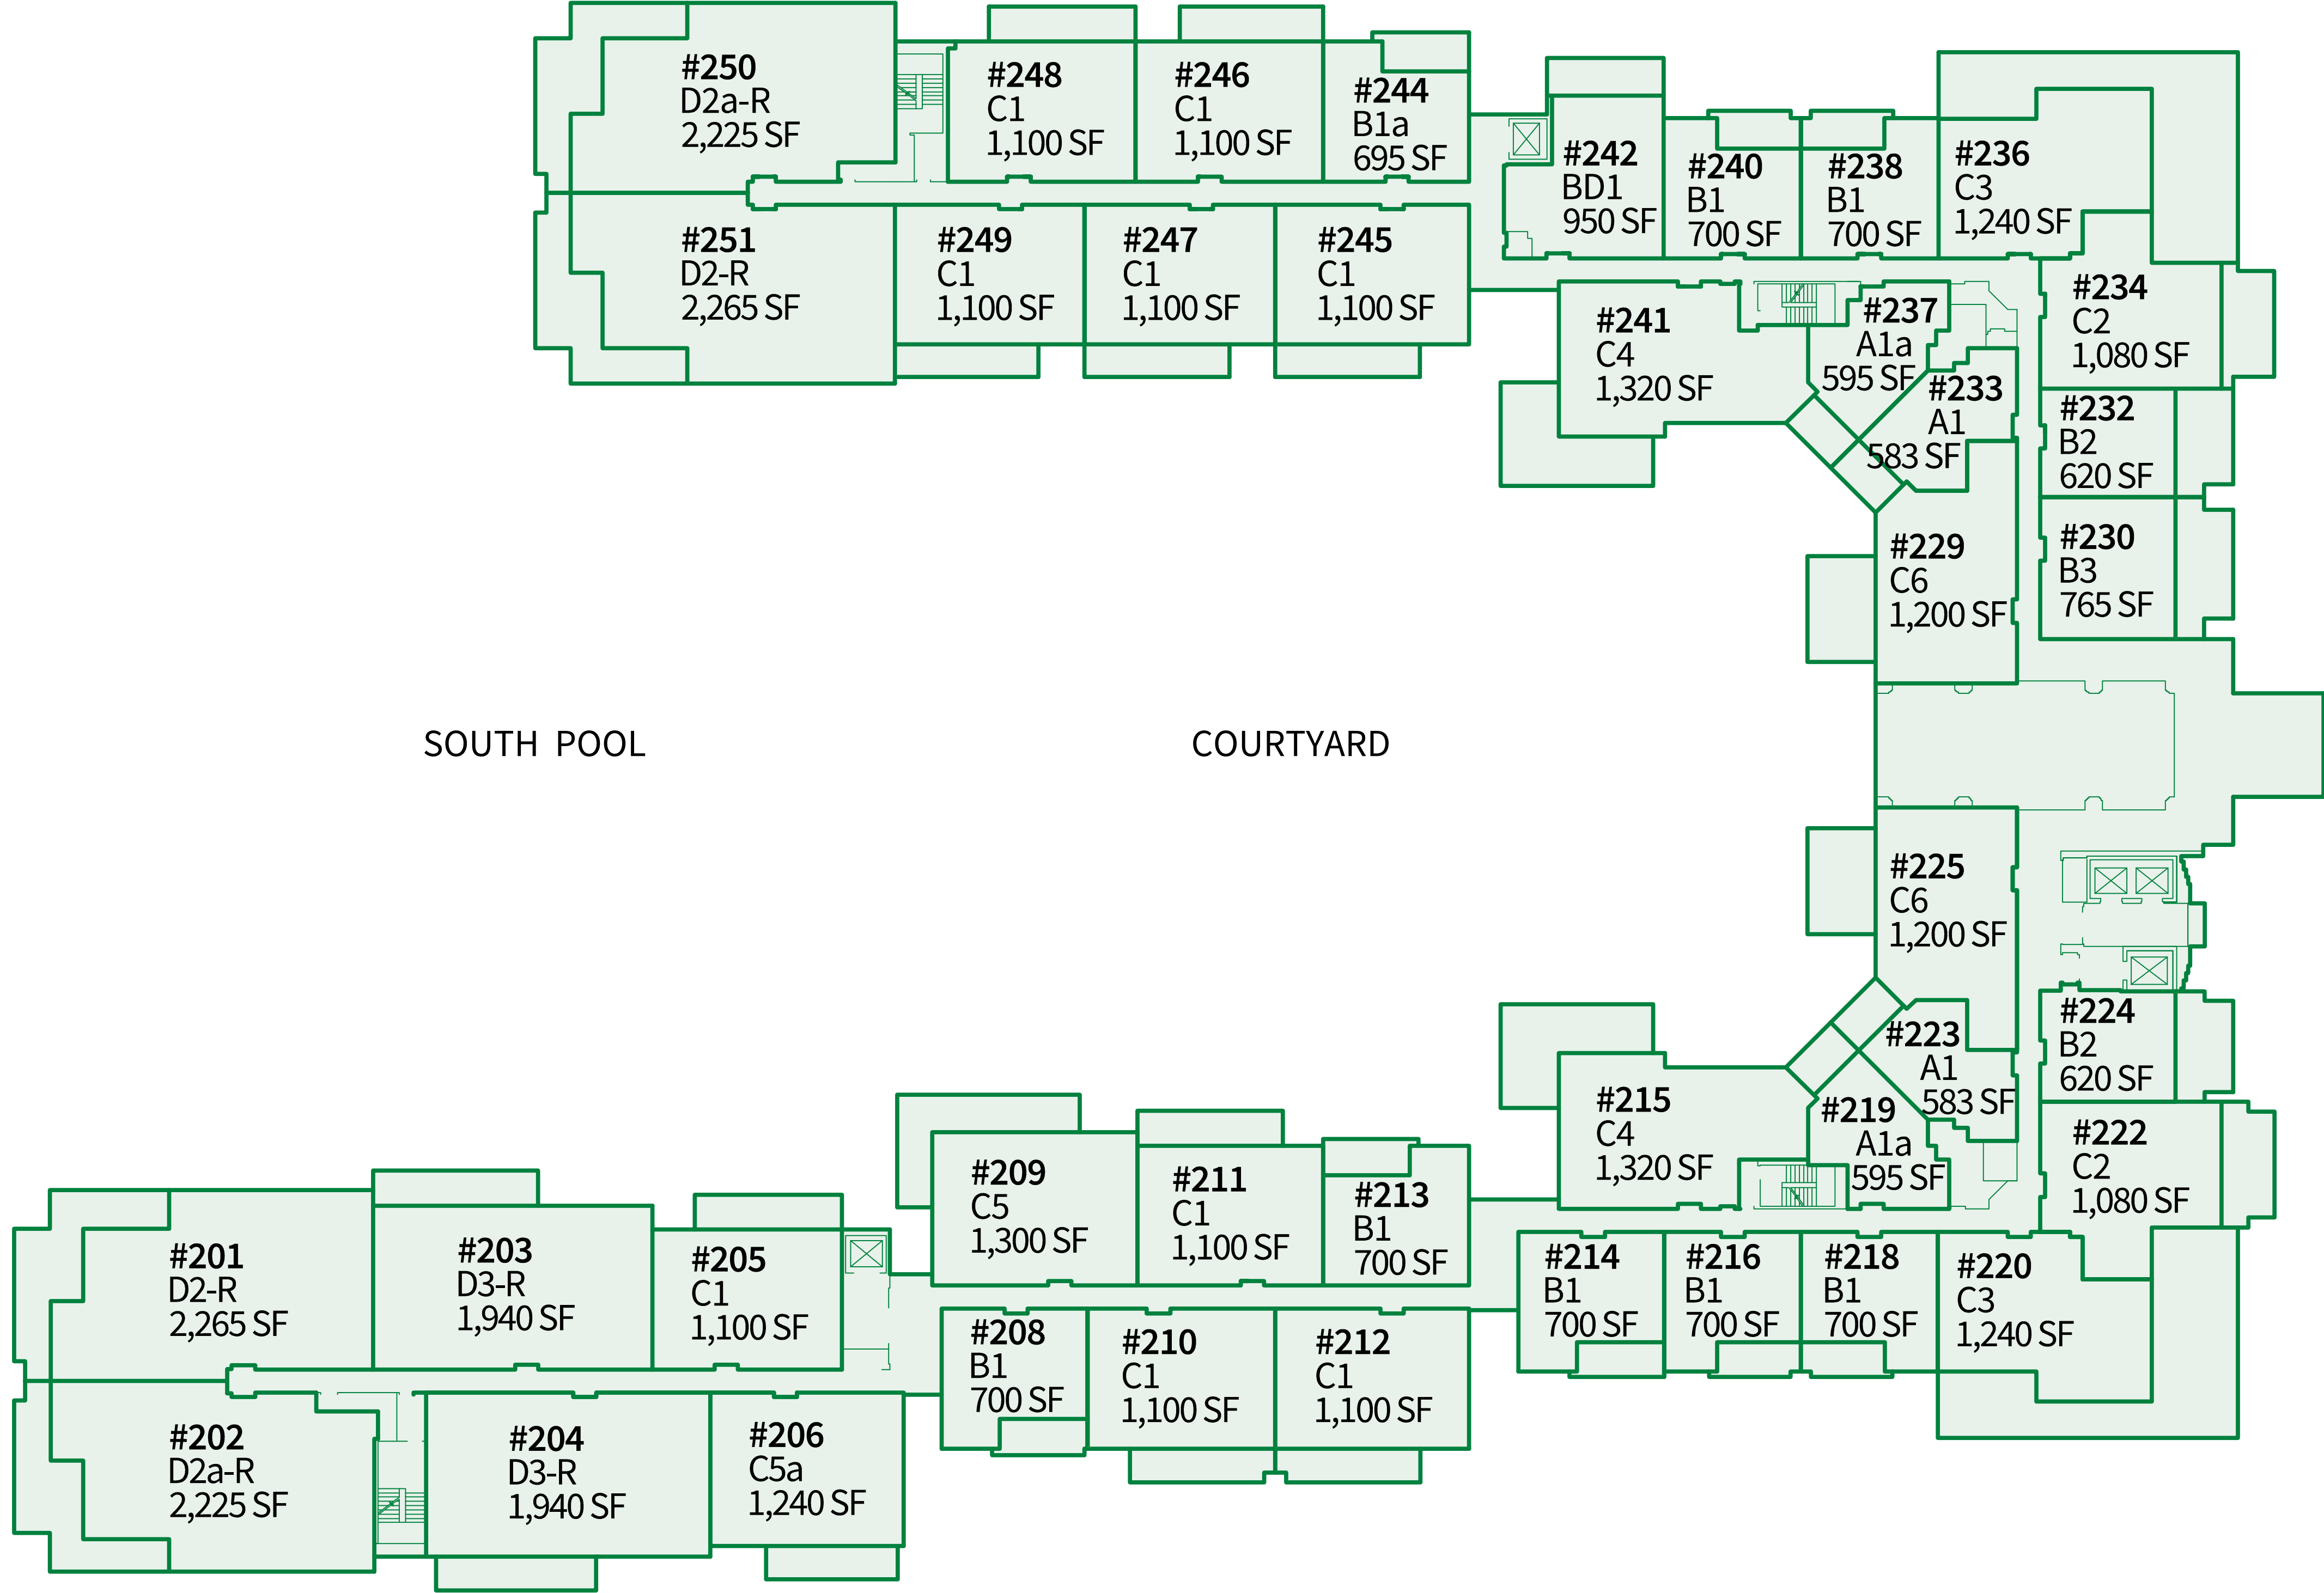

GROUND FLOOR

SECOND FLOOR

BEACH/OCEAN

SOUTH POOL

COURTYARD

MOUNTAIN VIEW

THIRD FLOOR

BEACH/OCEAN

SOUTH POOL

COURTYARD

MOUNTAIN VIEW

FOURTH FLOOR

BEACH/OCEAN

SOUTH POOL

COURTYARD

MOUNTAIN VIEW

FIFTH FLOOR

BEACH/OCEAN

SOUTH POOL

COURTYARD

MOUNTAIN VIEW

SIXTH FLOOR

BEACH/OCEAN

SOUTH POOL

MOUNTAIN
VIEW

TENTH FLOOR

BEACH/OCEAN

SOUTH POOL

COURTYARD

MOUNTAIN VIEW

THREE BEDROOM Plan E1a-R

2,650 sq.ft. Interior
1,000 sq.ft. Lanai
(1 of 2)
Suites: 601, 750