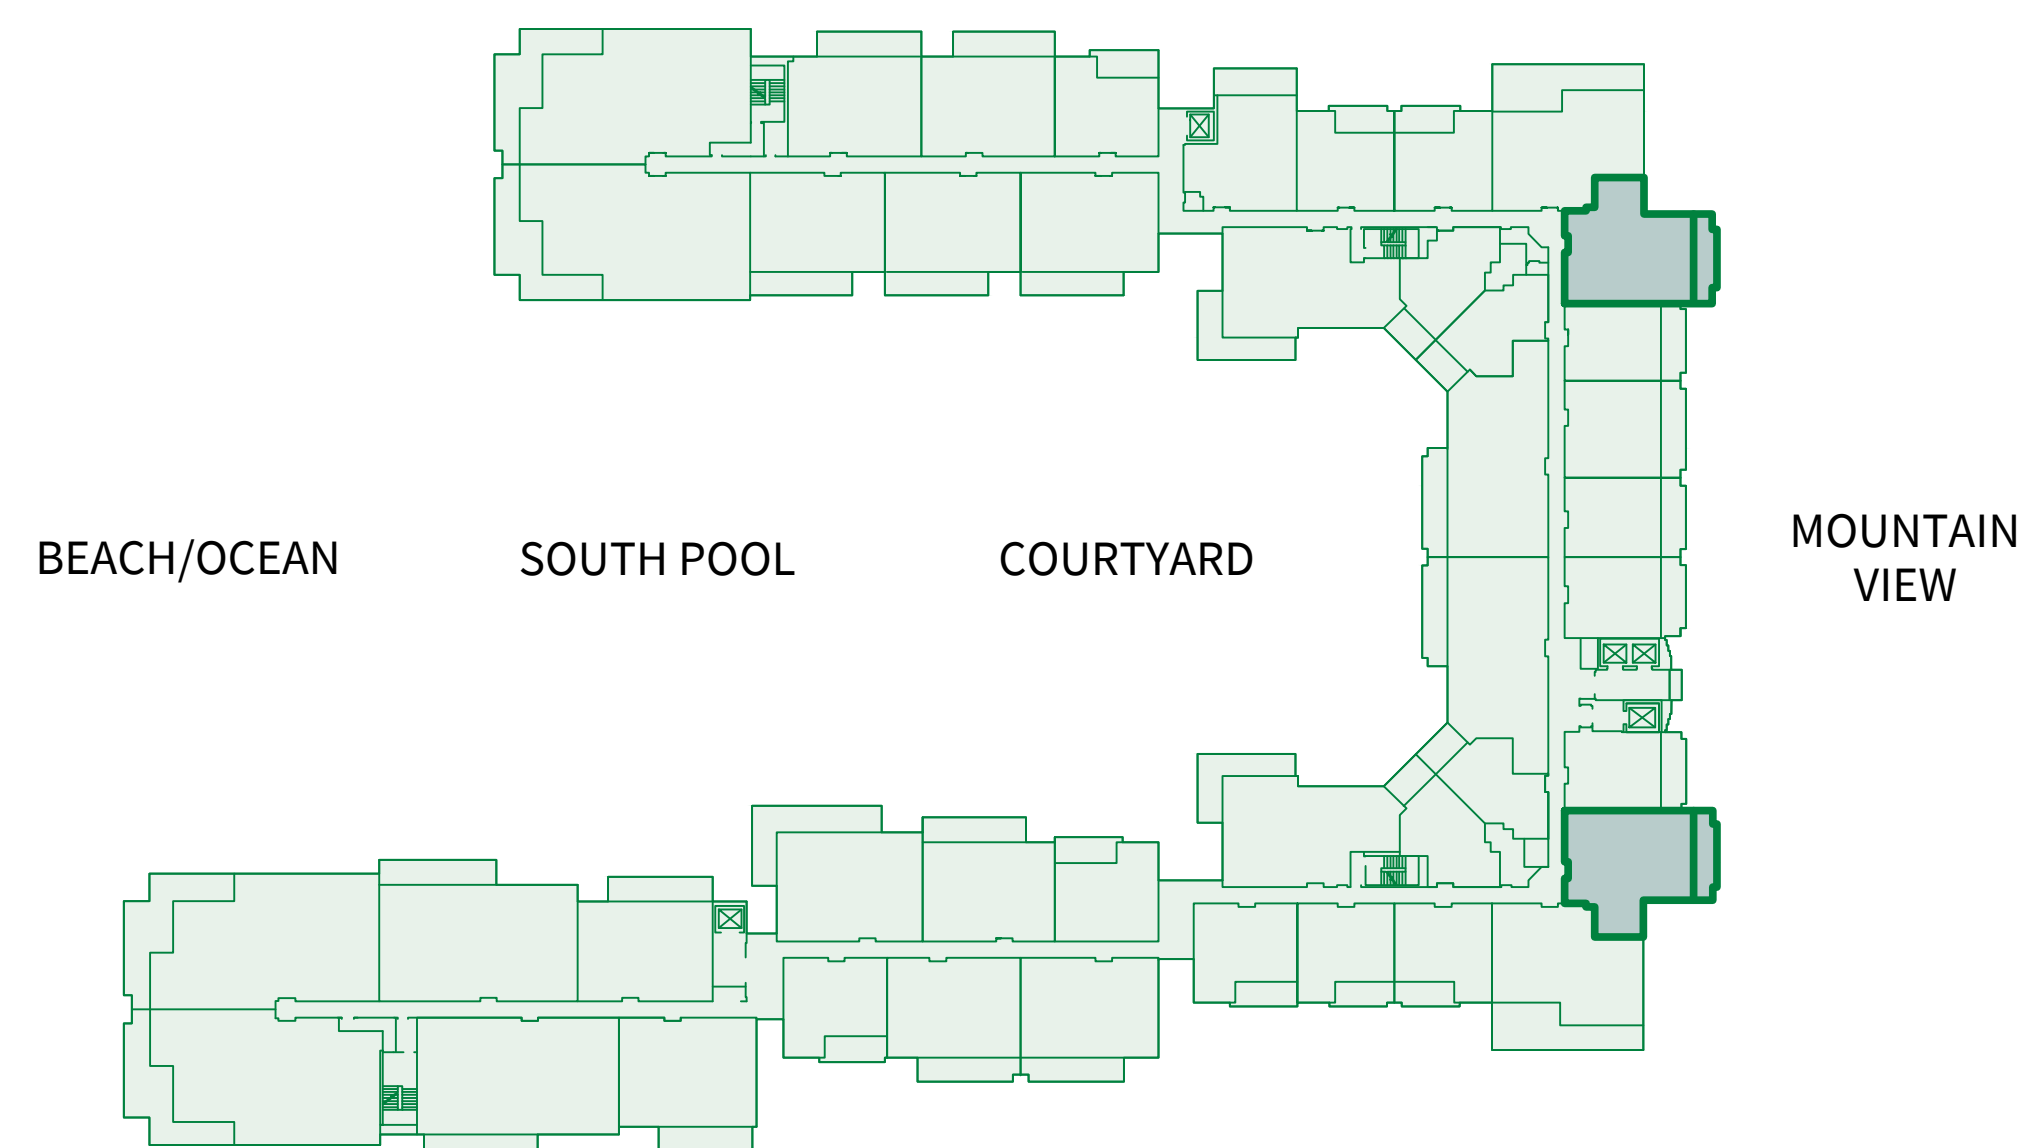

TWO BEDROOM Plan C2

1,080 sq.ft. Interior

190 sq.ft. Lanai

(1 of 14)

Suites: 222, 234, 322, 334, 422,
434, 522, 534, 622, 634,
722, 734, 822, 834