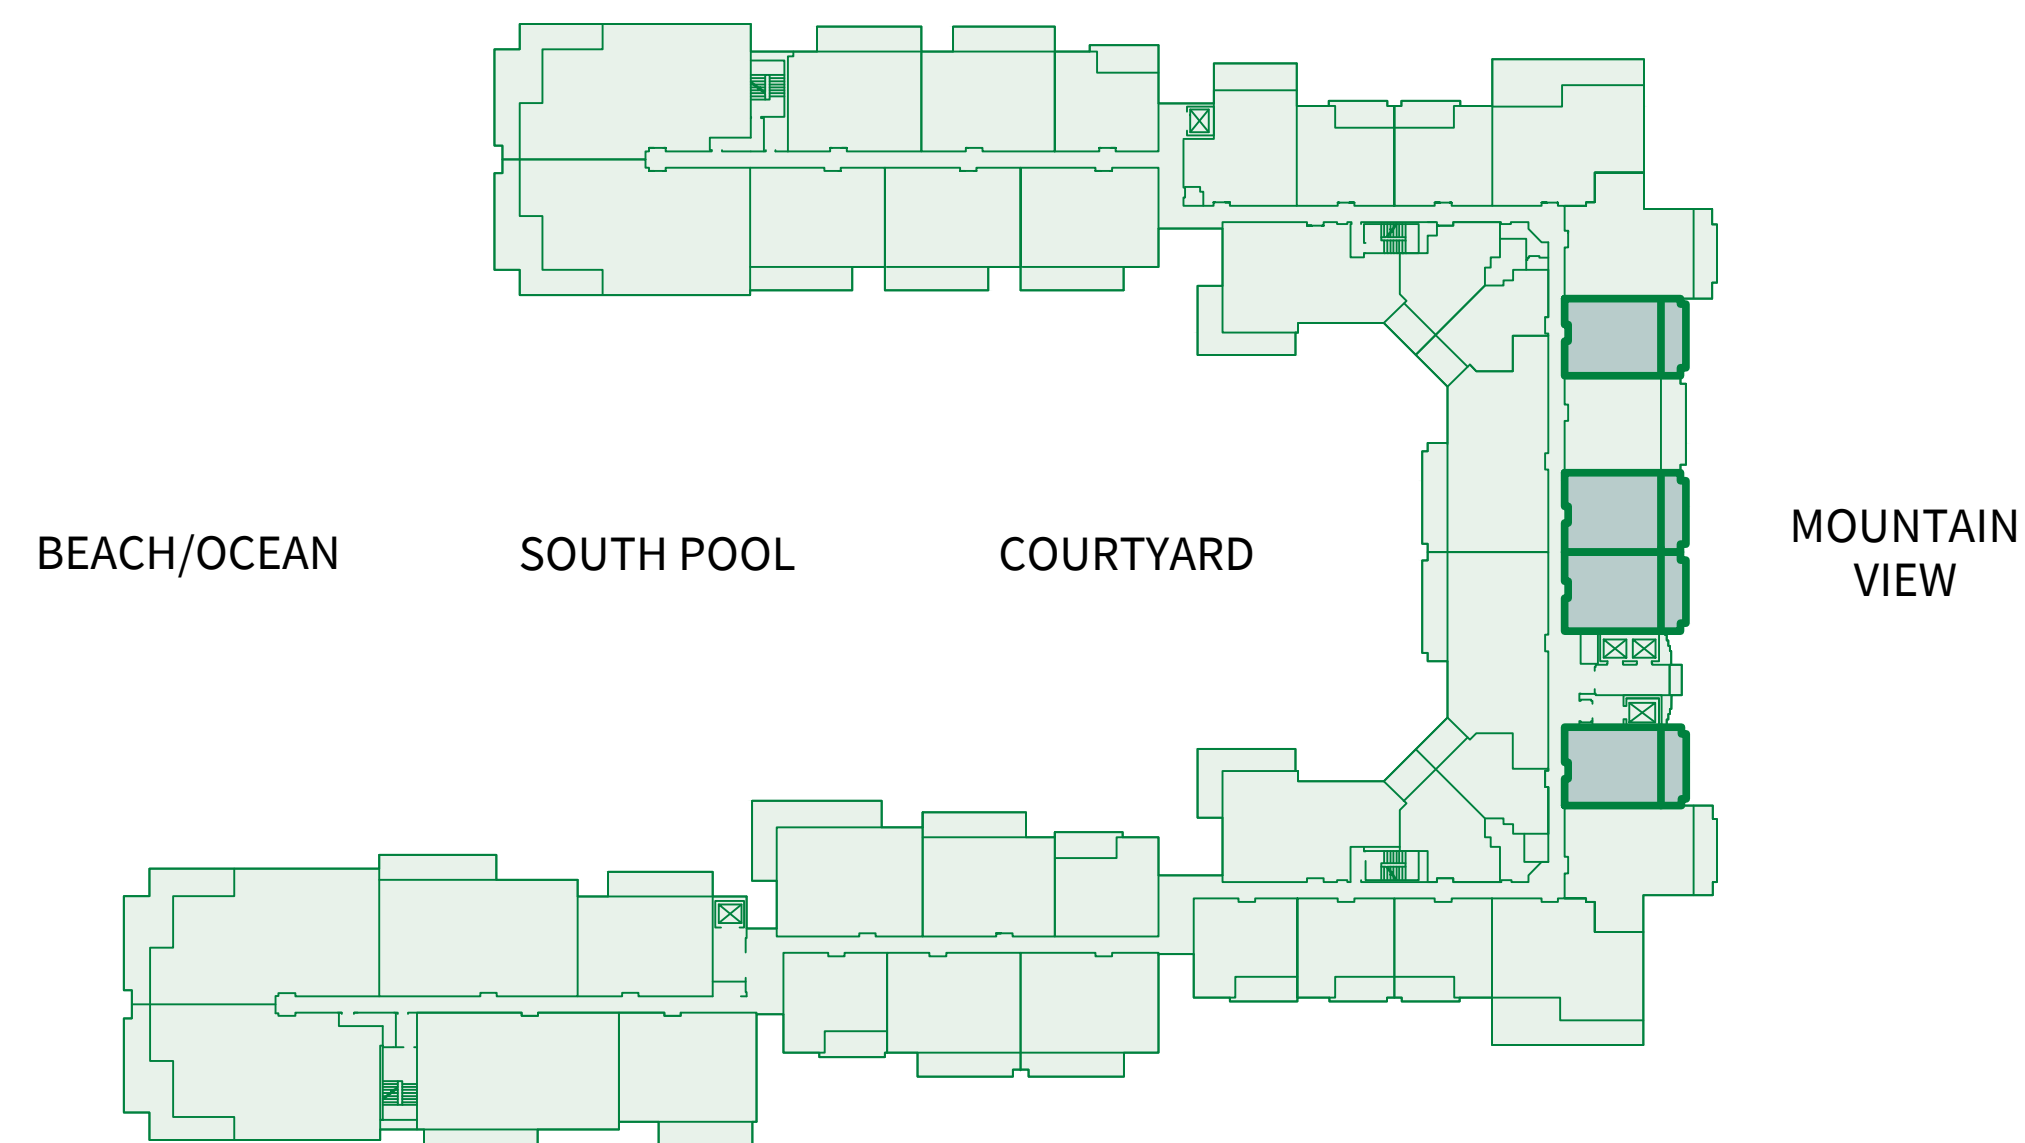

765 sq.ft. Interior

205 sq.ft. Lanai

(1 of 4)

Suites: 330, 430, 530, 630

Island 

Sotheby's
INTERNATIONAL REALTY

ONE BEDROOM Plan B2

620 sq.ft. Interior

165 sq.ft. Lanai

(1 of 34)

Suites: 224, 232, 324, 326, 328,
332, 424, 426, 428, 432,
524, 526, 528, 532, 624,
626, 628, 632, 724, 726,
728, 732, 824, 826, 828,
832, 924, 926, 928, 932,
1024, 1026, 1028, 1032

(1 of 52)

Suites: 108, 113, 114, 116, 138,
140, 208, 213, 214, 216,
218, 238, 240, 308, 313,
314, 316, 318, 338, 340,
408, 413, 414, 416, 418,
438, 440, 508, 513, 514,
516, 518, 538, 540, 608,
613, 614, 616, 618, 638,
640, 708, 713, 714, 716,
718, 738, 740, 816, 818,
838, 840