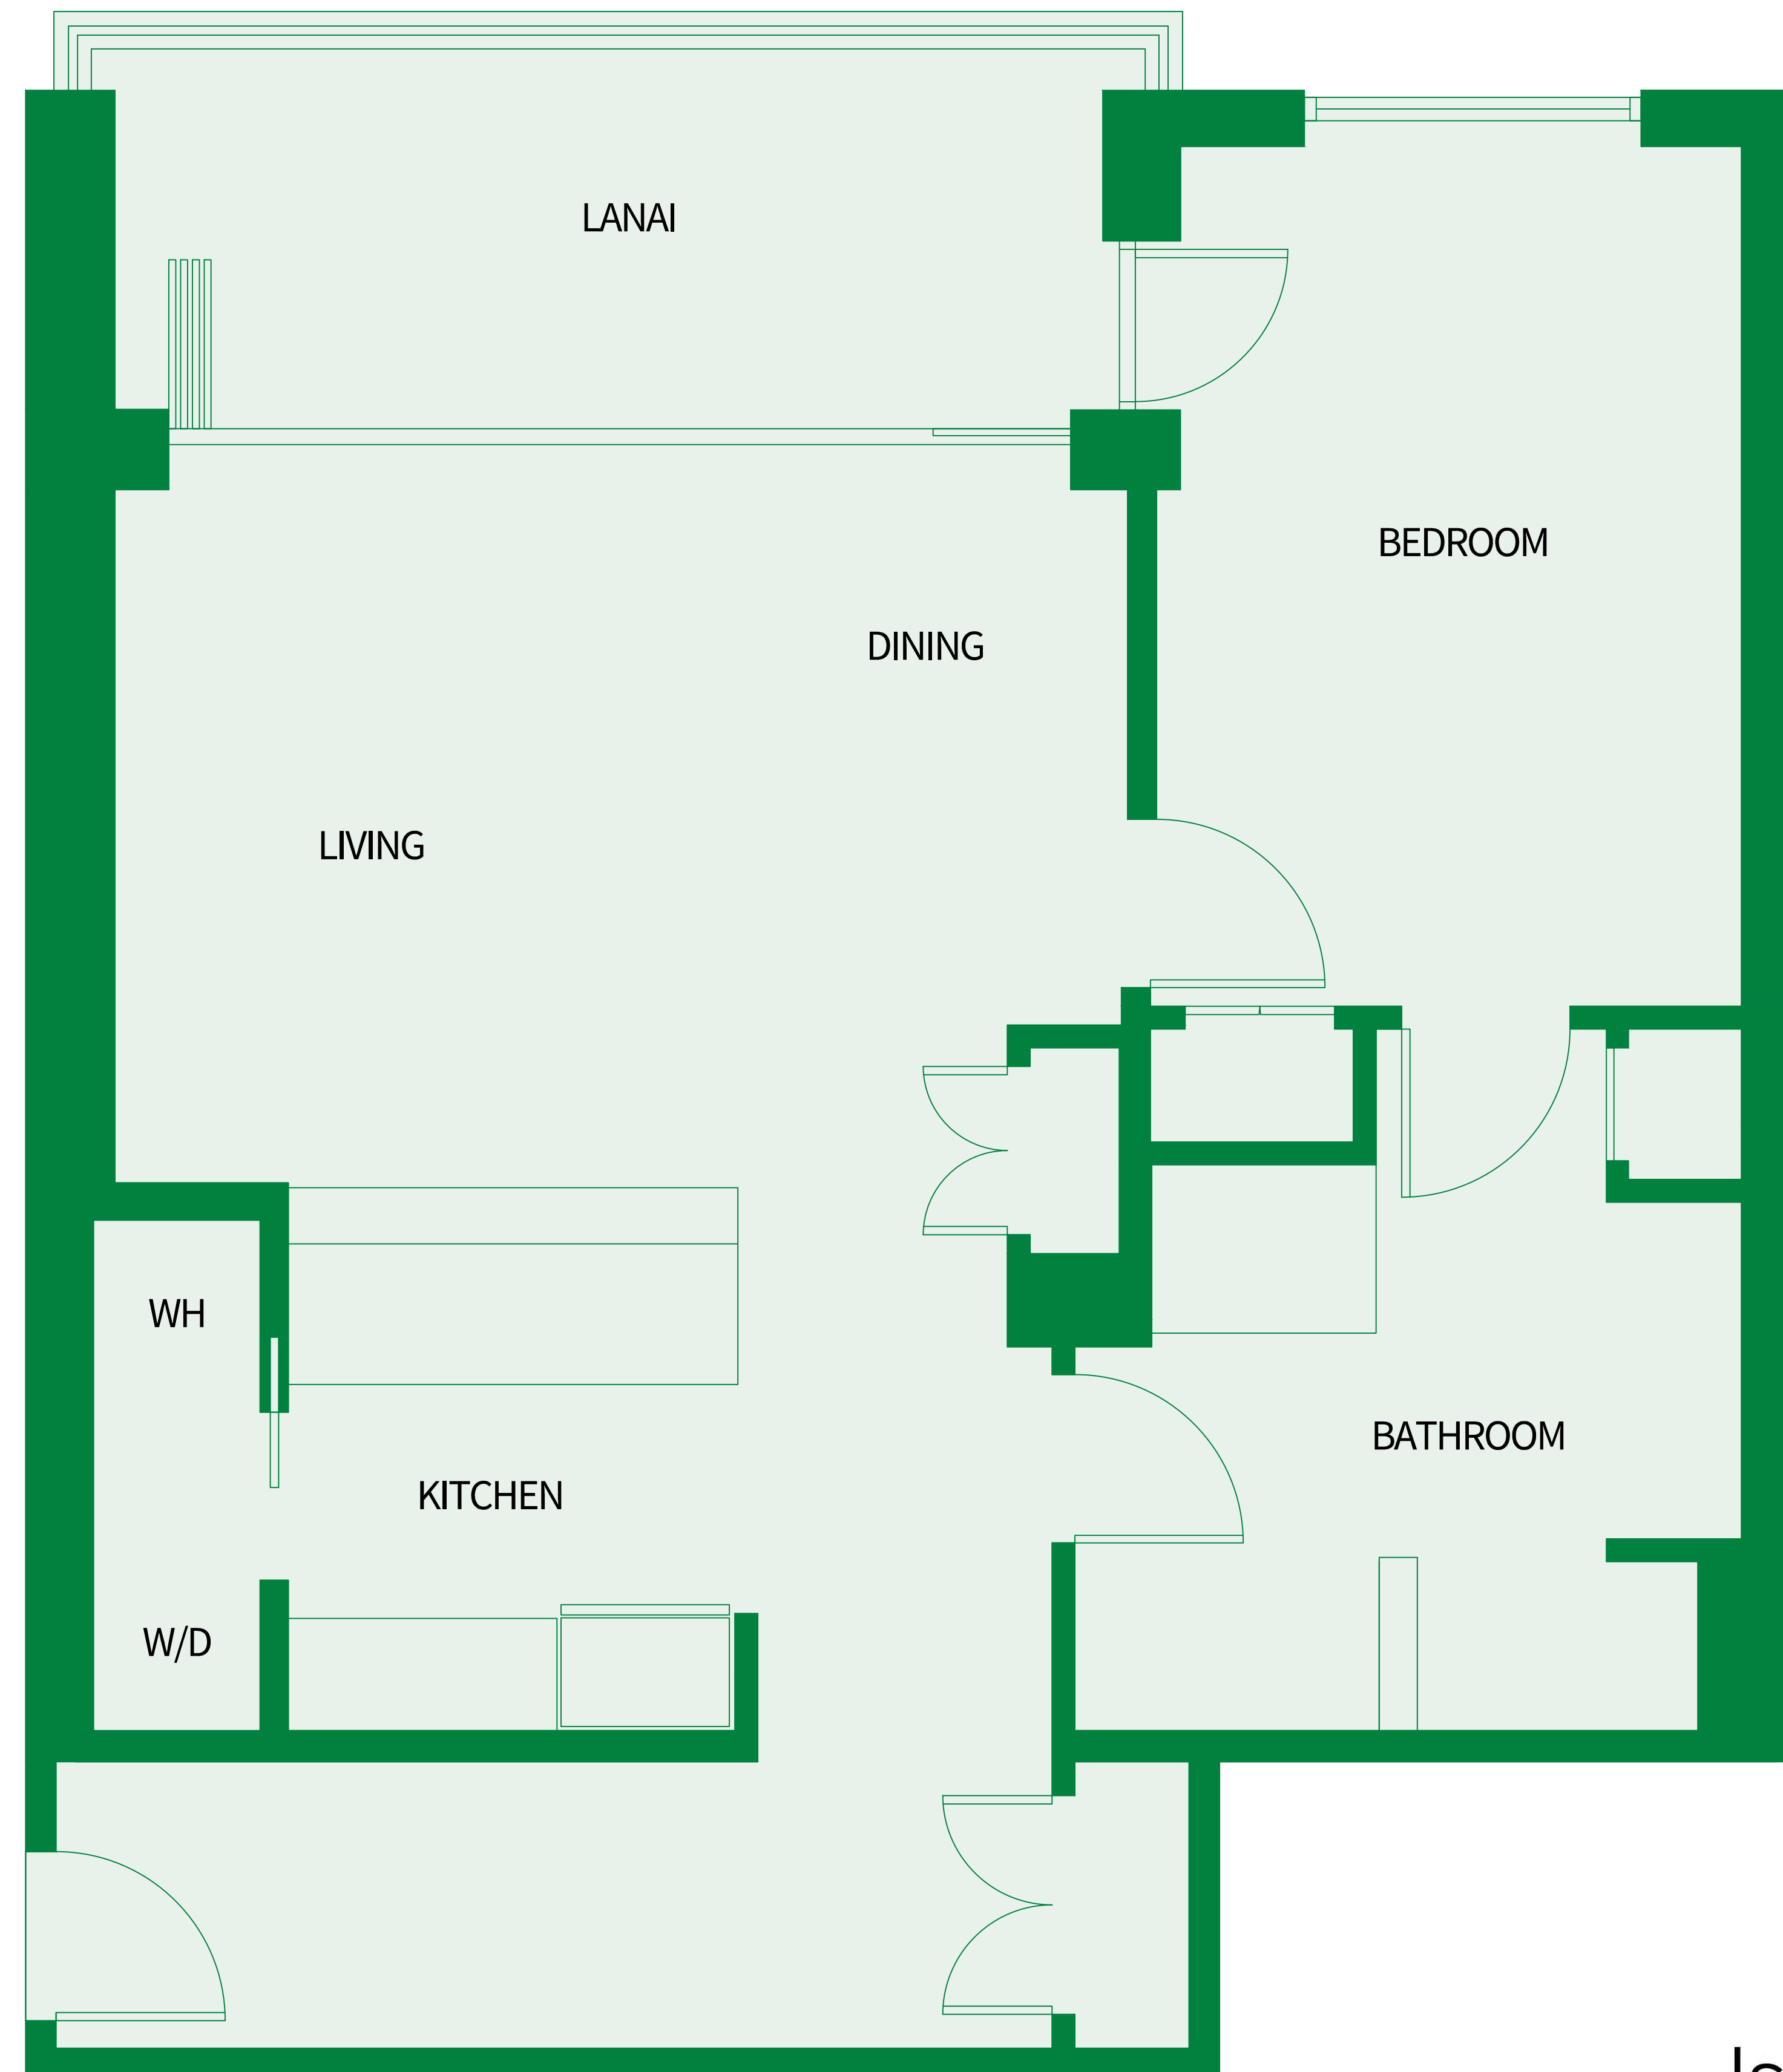

Suites: 105, 110, 111, 112, 145,
146, 147, 148, 149, 205,
210, 211, 212, 245, 246,
247, 248, 249, 305, 310,
311, 312, 345, 346, 347,
348, 349, 405, 410, 411,
412, 445, 446, 447, 448,
449, 505, 510, 511, 512,
545, 546, 547, 548, 549,
605, 610, 611, 612, 645,
646, 647, 648, 649, 710,
711, 712, 745, 746, 747,
748, 749

ONE BEDROOM & DEN

Plan BD1

950 sq.ft. Interior

190 sq.ft. Lanai

(1 of 7)

Suites: 142, 242, 342, 442, 542,
642, 742

ONE BEDROOM Plan B4

820 sq.ft. Interior
145 sq.ft. Lanai
(1 of 1)
Suite: 814