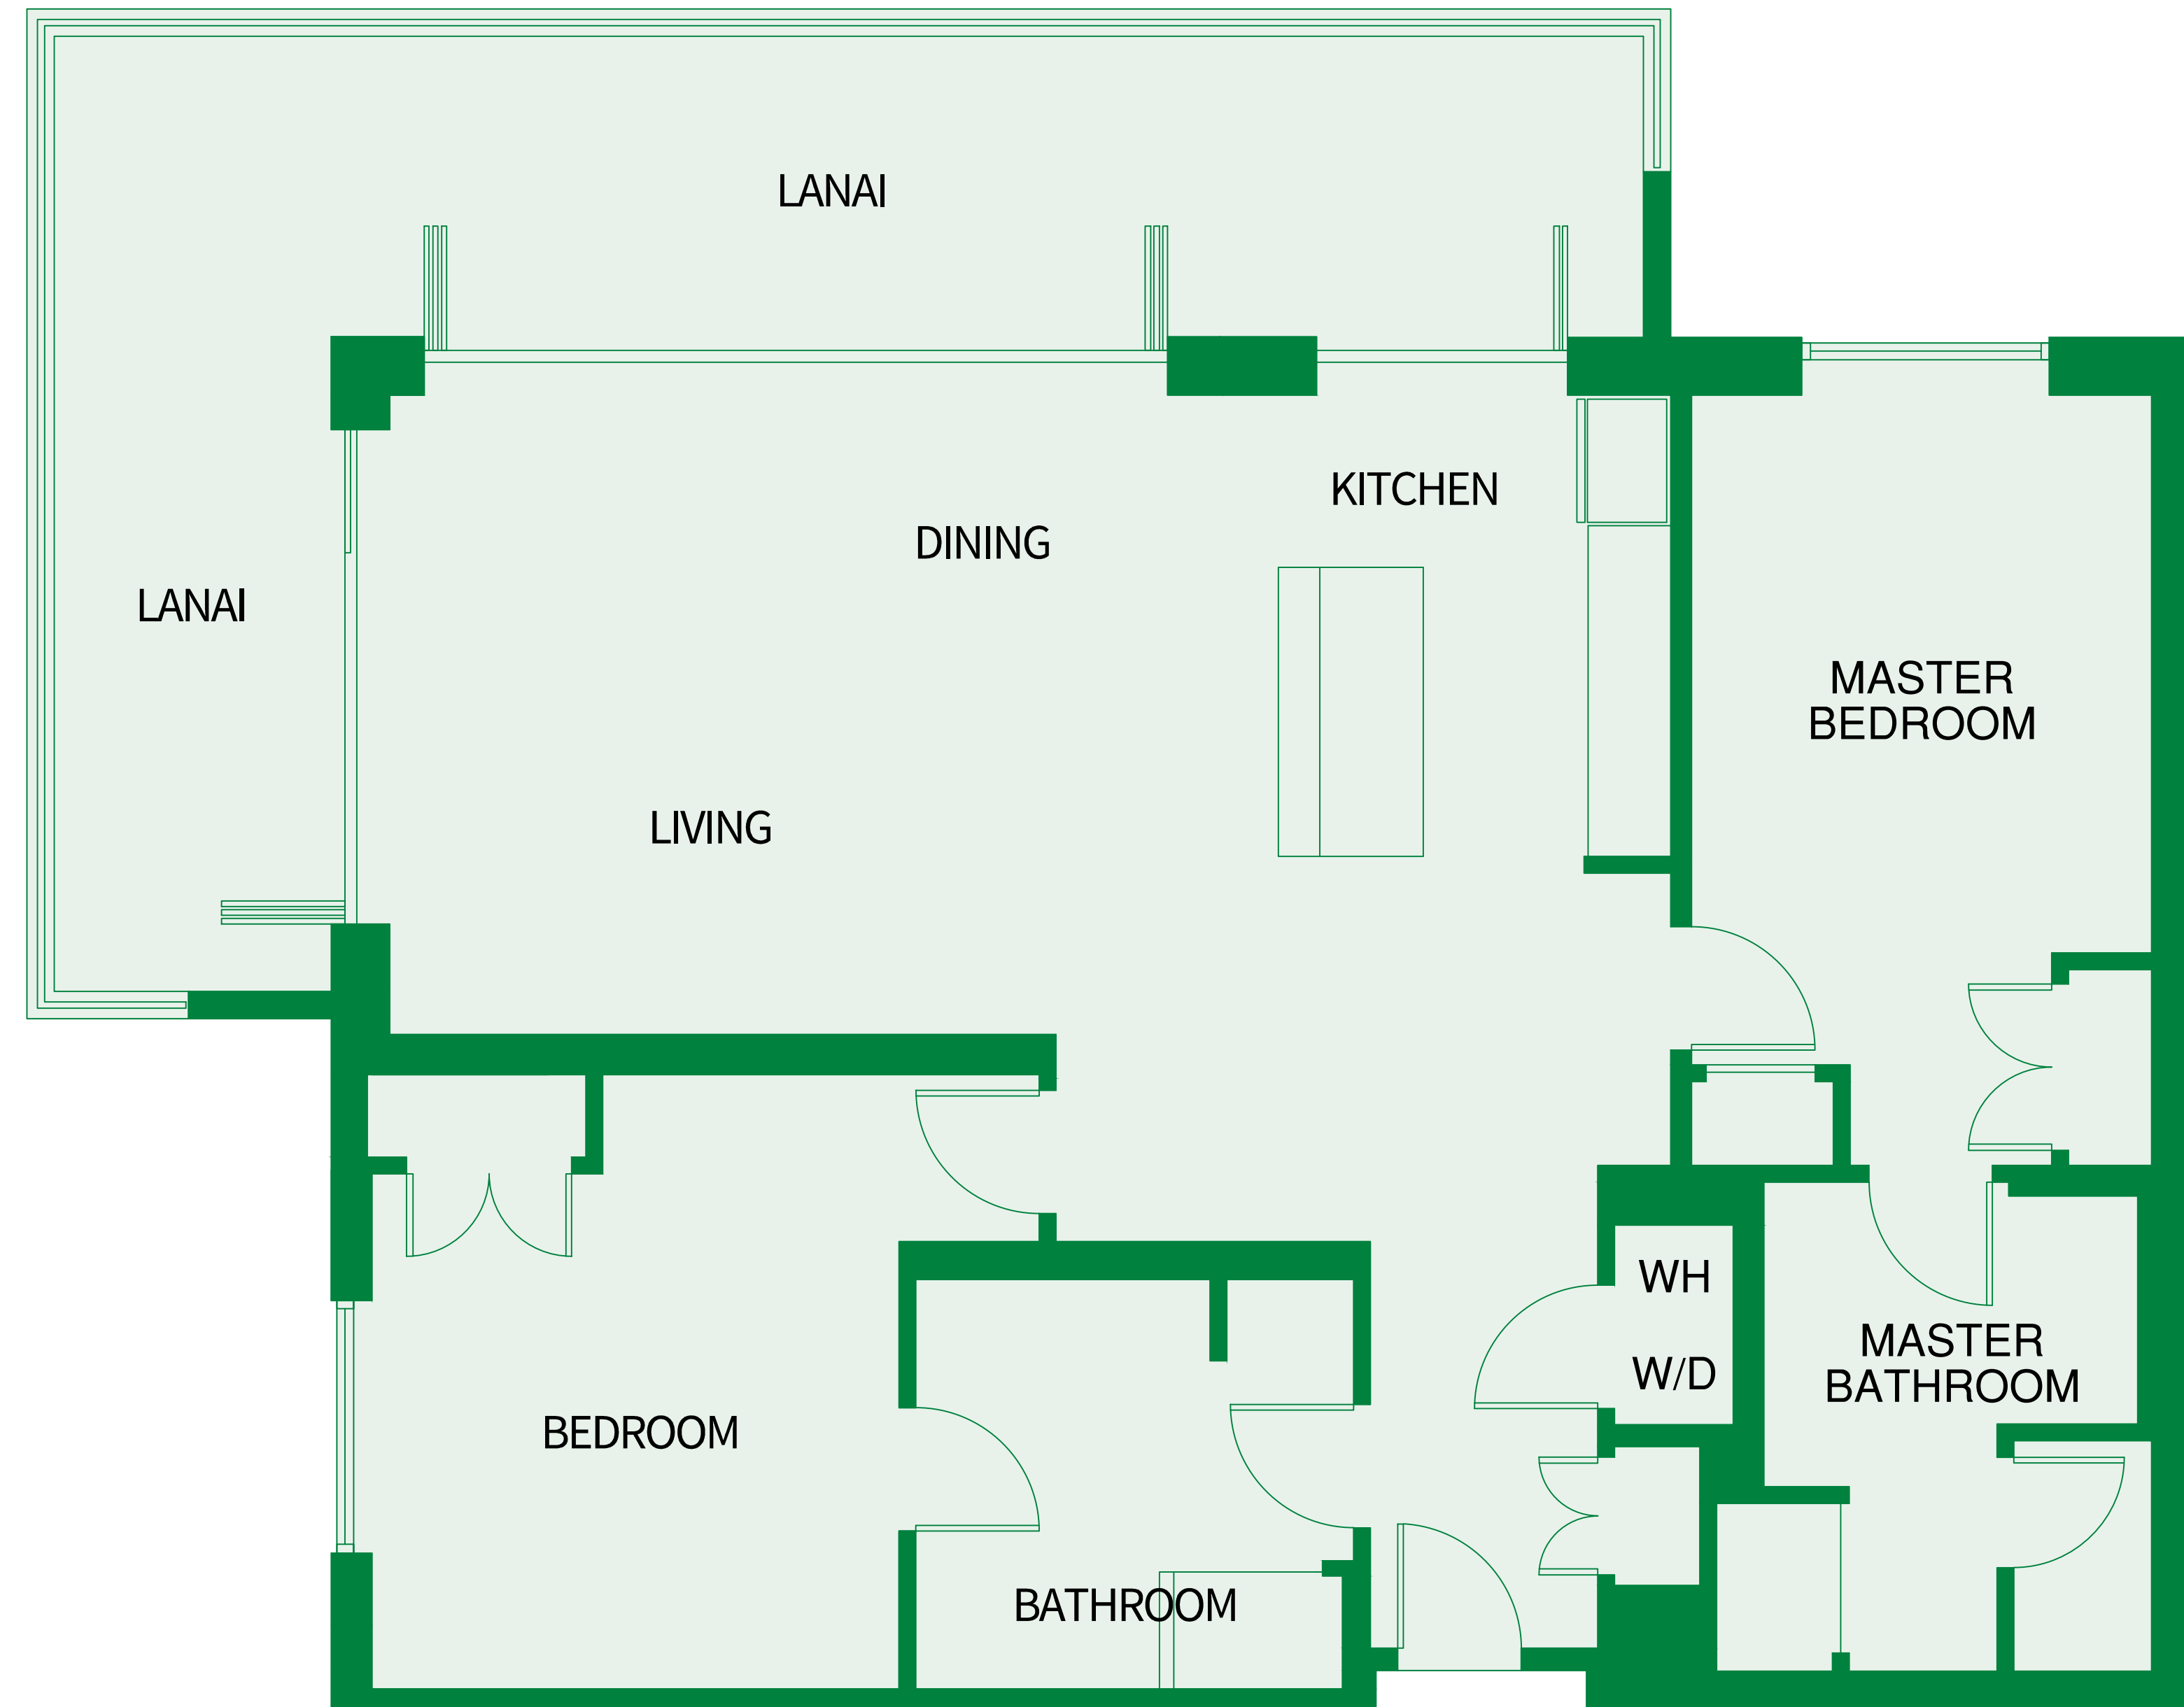

TWO BEDROOM Plan C5

1,300 sq.ft. Interior

430 sq.ft. Lanai

(1 of 7)

Suites: 109, 209, 309, 409,
509, 609, 709