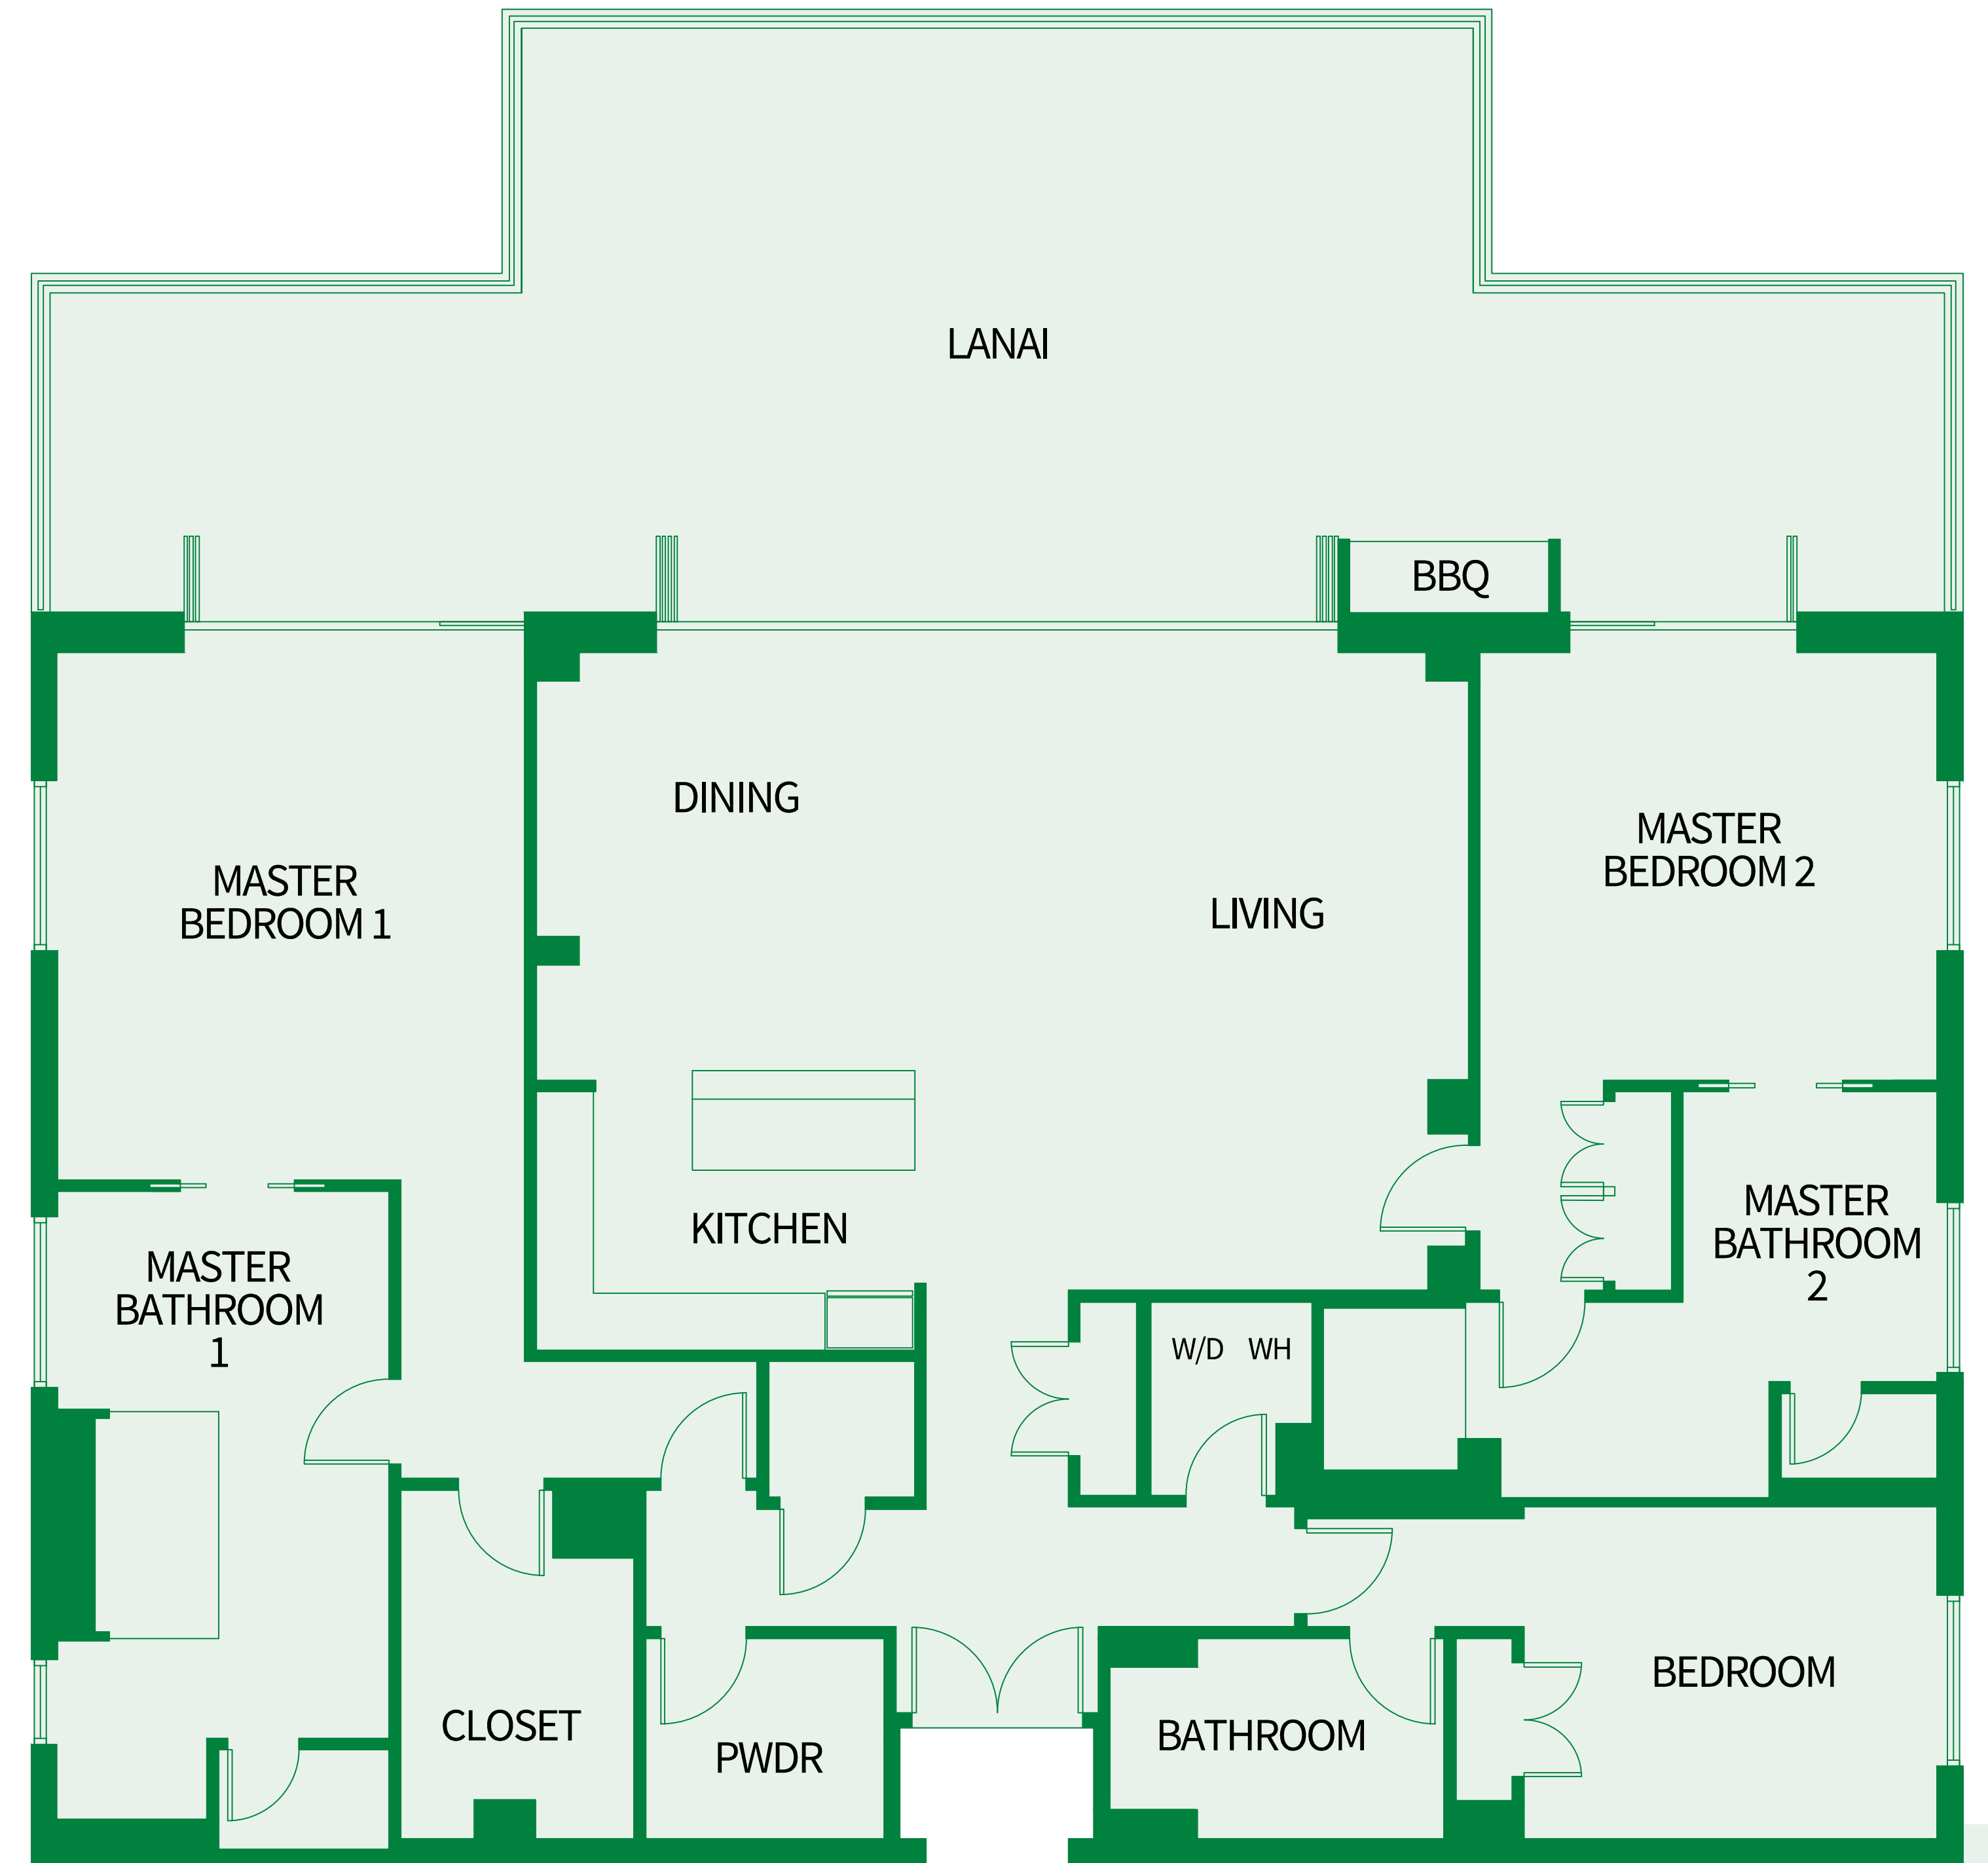

GROUND FLOOR

SECOND FLOOR

BEACH/OCEAN

SOUTH POOL

COURTYARD

MOUNTAIN VIEW

THIRD FLOOR

BEACH/OCEAN

COURTYARD

MOUNTAIN VIEW

SEVENTH FLOOR

BEACH/OCEAN

SOUTH POOL

COURTYARD

MOUNTAIN VIEW

EIGHTH FLOOR

BEACH/OCEAN

SOUTH POOL

COURTYARD

MOUNTAIN VIEW

NINTH FLOOR

BEACH/OCEAN

SOUTH POOL

COURTYARD

MOUNTAIN
VIEW

TENTH FLOOR

BEACH/OCEAN

SOUTH POOL

COURTYARD

MOUNTAIN VIEW

THREE BEDROOM Plan E1a-R

2,650 sq.ft. Interior
1,000 sq.ft. Lanai
(1 of 2)
Suites: 601, 750