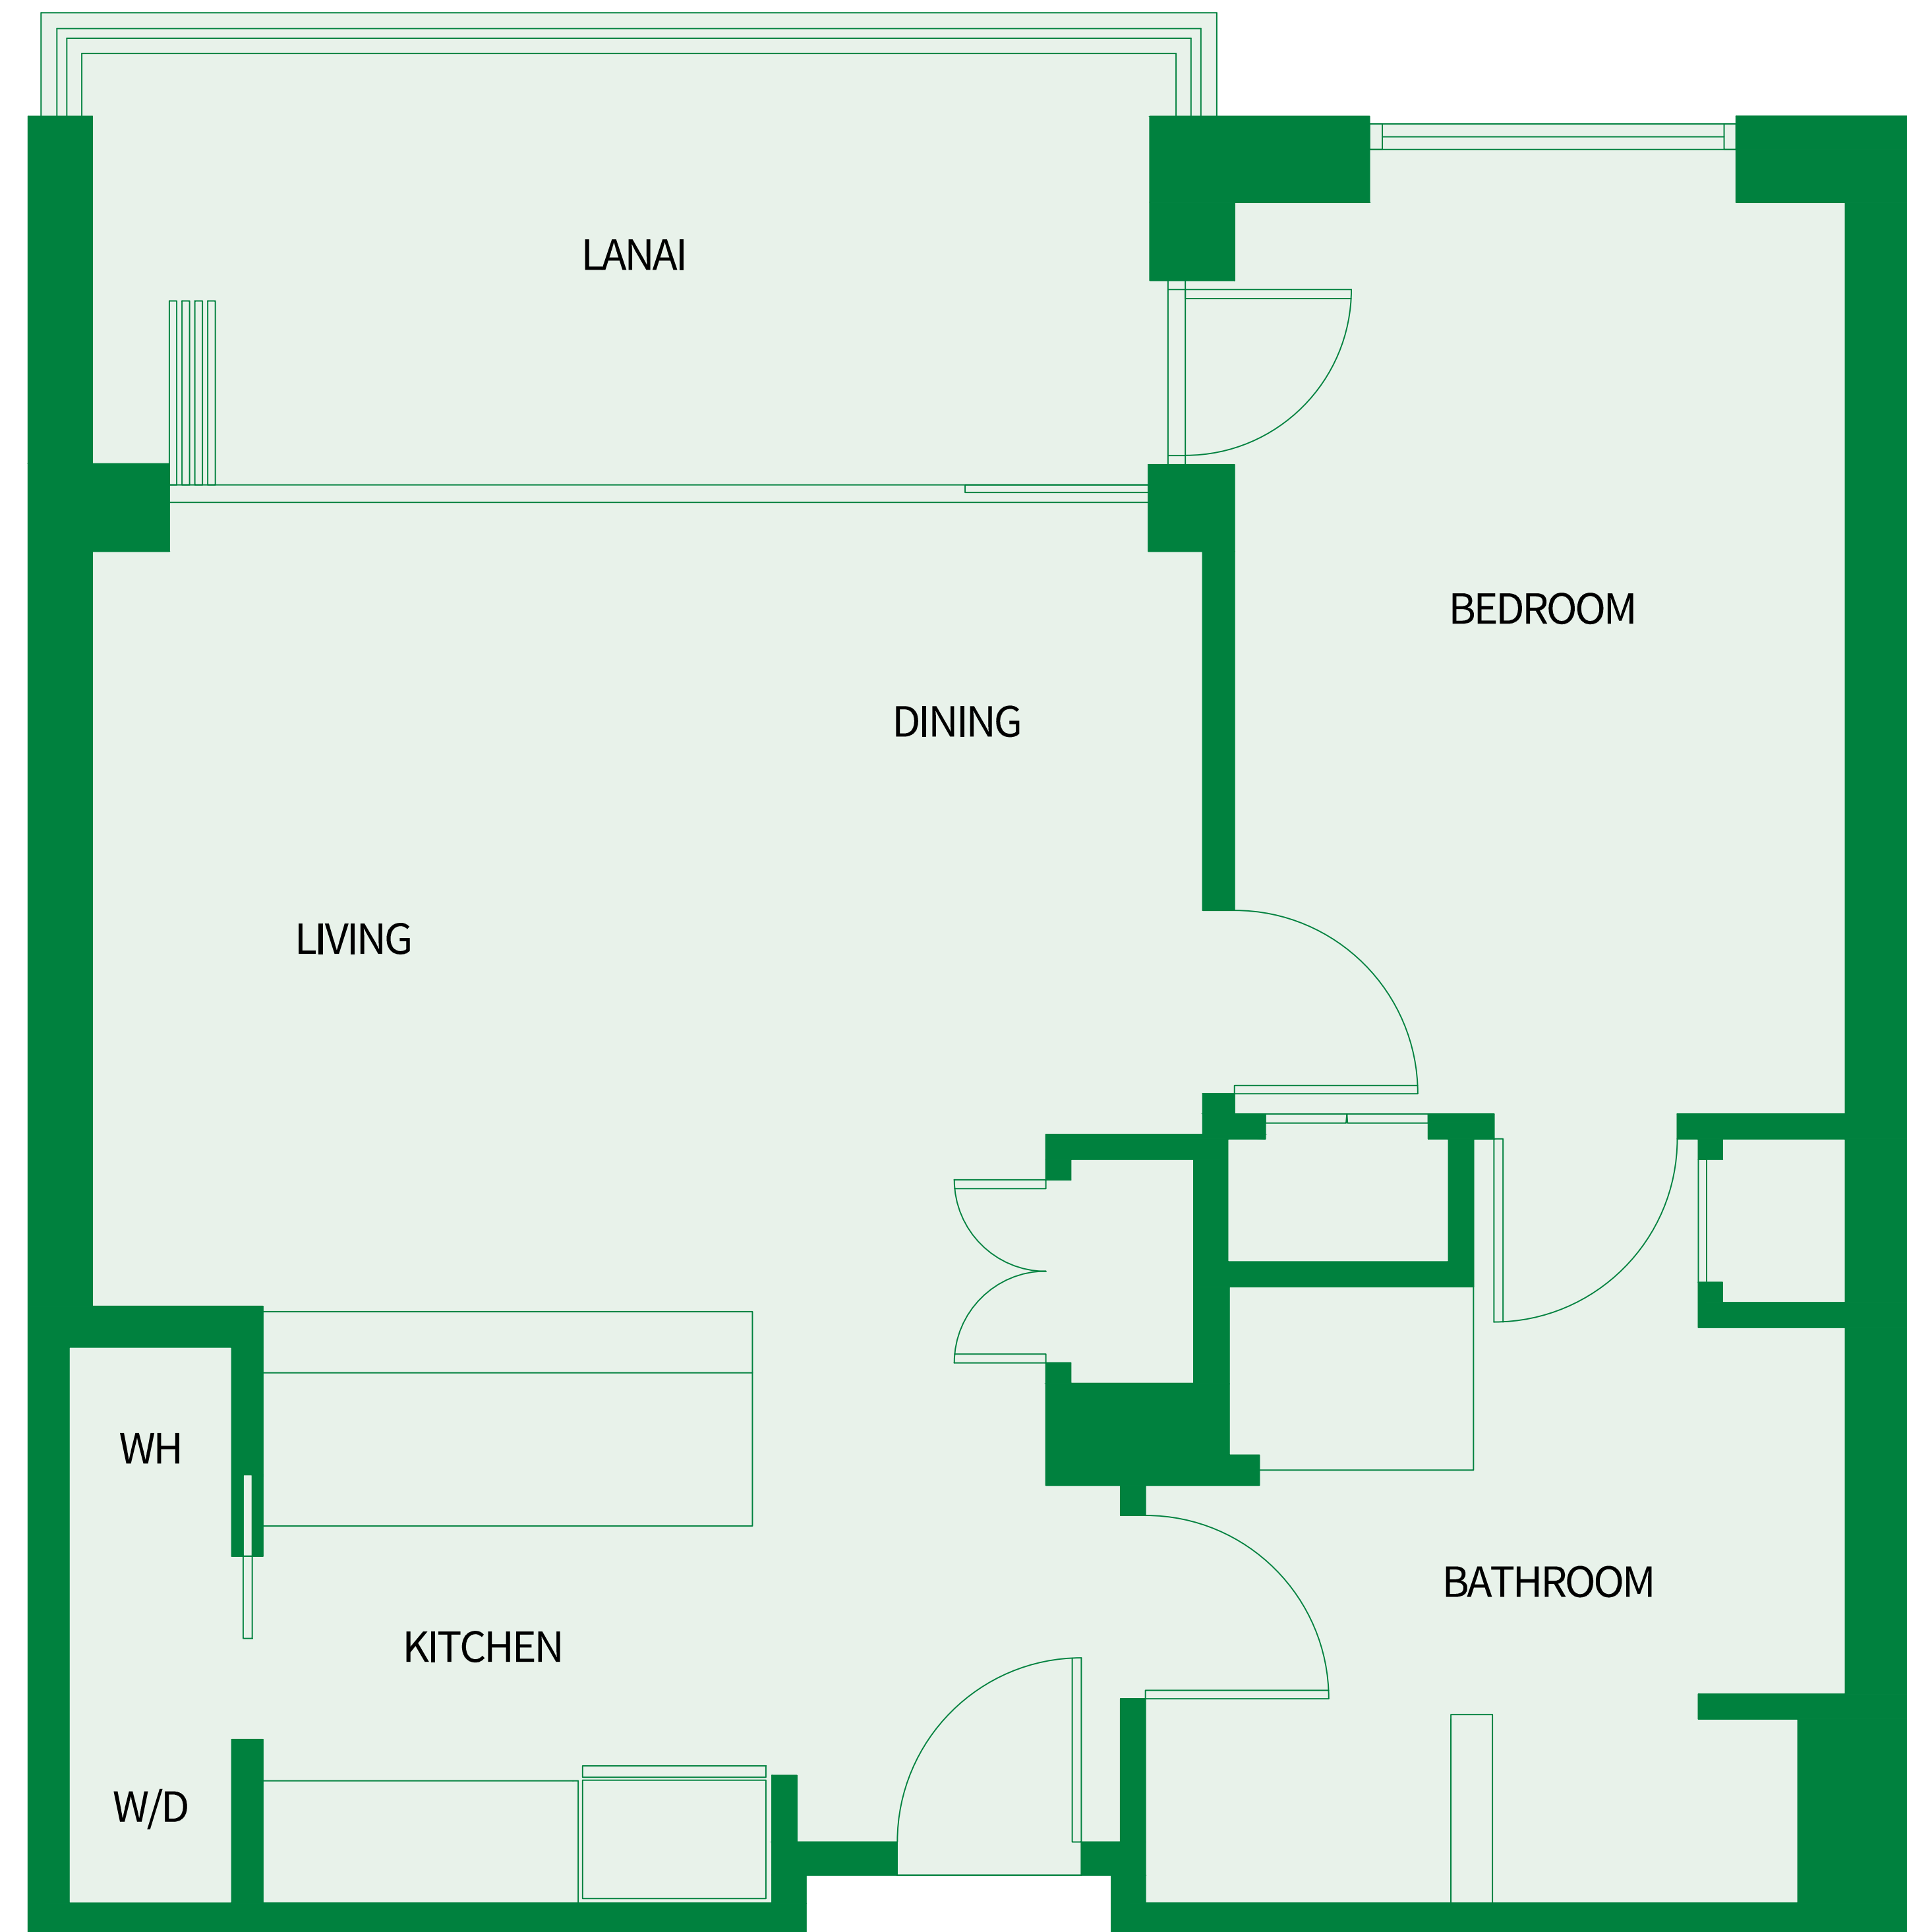

165 sq.ft. Lanai

(1 of 34)

Suites: 224, 232, 324, 326, 328,
332, 424, 426, 428, 432,
524, 526, 528, 532, 624,
626, 628, 632, 724, 726,
728, 732, 824, 826, 828,
832, 924, 926, 928, 932,
1024, 1026, 1028, 1032

ONE BEDROOM Plan B1a

695 sq.ft. Interior

150 sq.ft. Lanai

(1 of 7)

Suites: 144, 244, 344, 444, 544,
644, 744

ONE BEDROOM Plan B1

700 sq.ft. Interior

145 sq.ft. Lanai

(1 of 52)

Suites: 108, 113, 114, 116, 138,
140, 208, 213, 214, 216,
218, 238, 240, 308, 313,
314, 316, 318, 338, 340,
408, 413, 414, 416, 418,
438, 440, 508, 513, 514,
516, 518, 538, 540, 608,
613, 614, 616, 618, 638,
640, 708, 713, 714, 716,
718, 738, 740, 816, 818,
838, 840