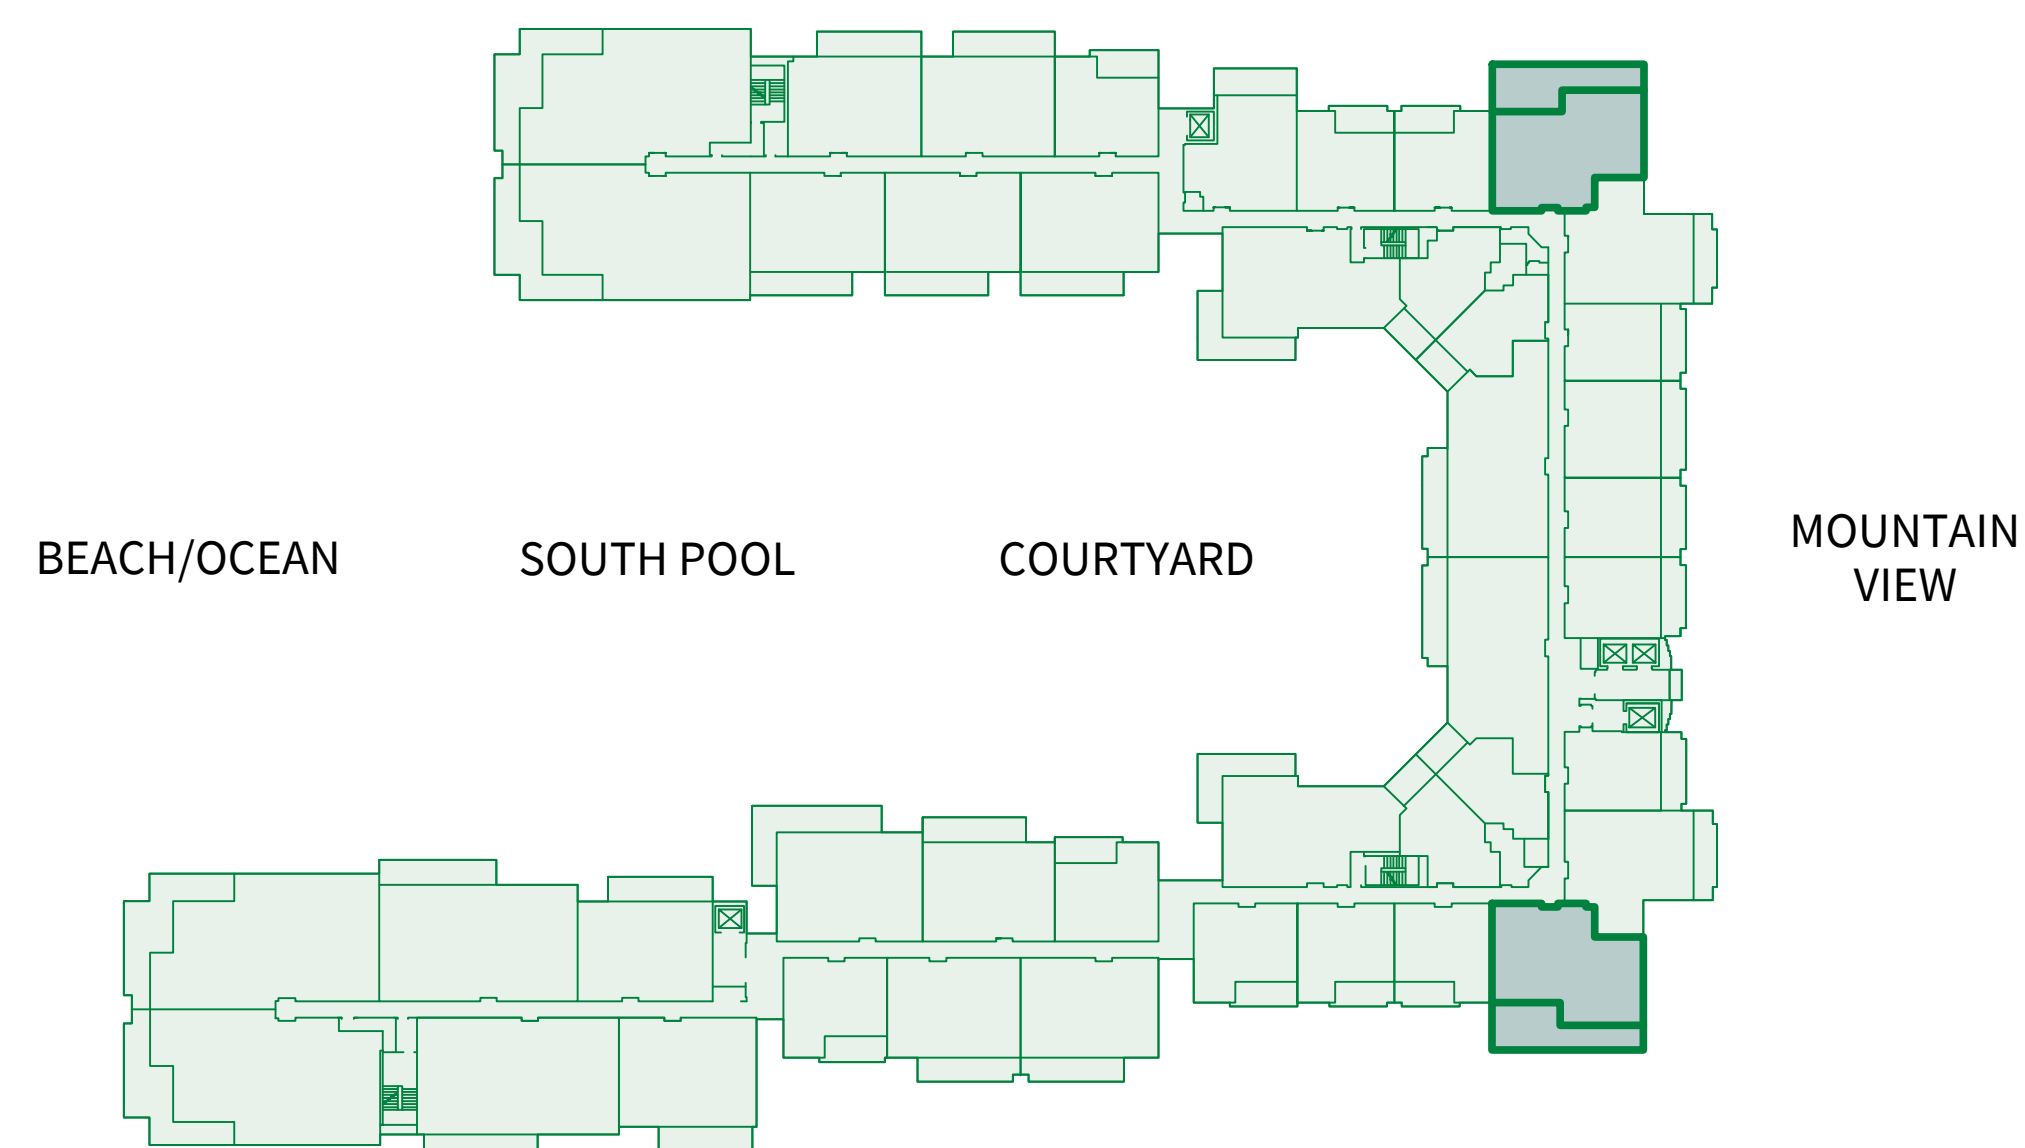

1,240 sq.ft. Interior

505 sq.ft. Lanai

(1 of 10)

Suites: 220, 236, 520, 536, 620,
636, 720, 736, 820, 836

TWO BEDROOM Plan C3-ADA

1,240 sq.ft. Interior

505 sq.ft. Lanai

(1 of 4)

Suites: 320, 336, 420, 436

Island 

Sotheby's
INTERNATIONAL REALTY

TWO BEDROOM Plan C2a

1,235 sq.ft. Interior

190 sq.ft. Lanai

(1 of 4)

Suites: 922, 934, 1022, 1034