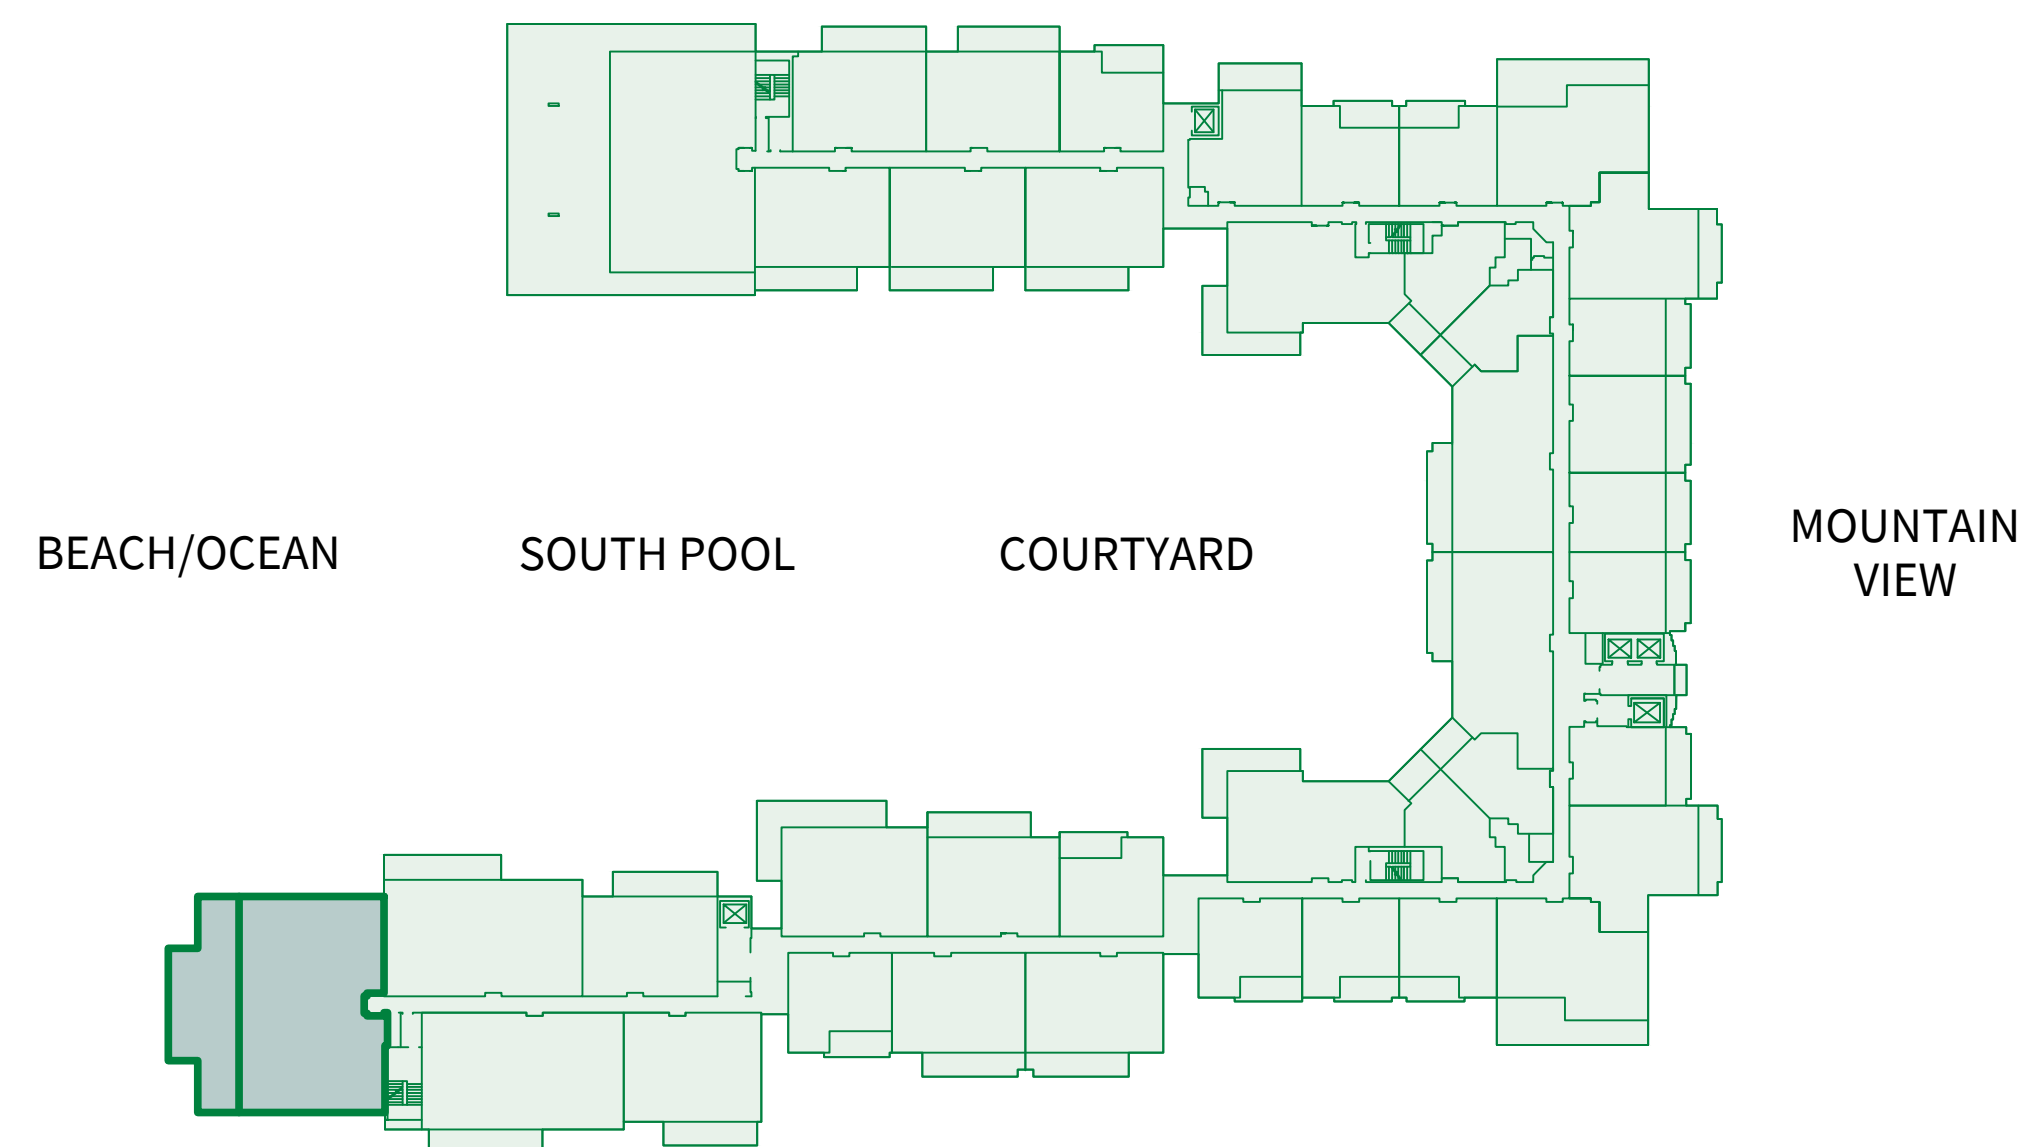

BEACH/OCEAN

SOUTH POOL

COURTYARD

MOUNTAIN VIEW

NINTH FLOOR

BEACH/OCEAN

SOUTH POOL

COURTYARD

MOUNTAIN
VIEW

TENTH FLOOR

BEACH/OCEAN

SOUTH POOL

COURTYARD

MOUNTAIN VIEW

THREE BEDROOM Plan E1a-R

2,650 sq.ft. Interior
1,000 sq.ft. Lanai
(1 of 2)
Suites: 601, 750