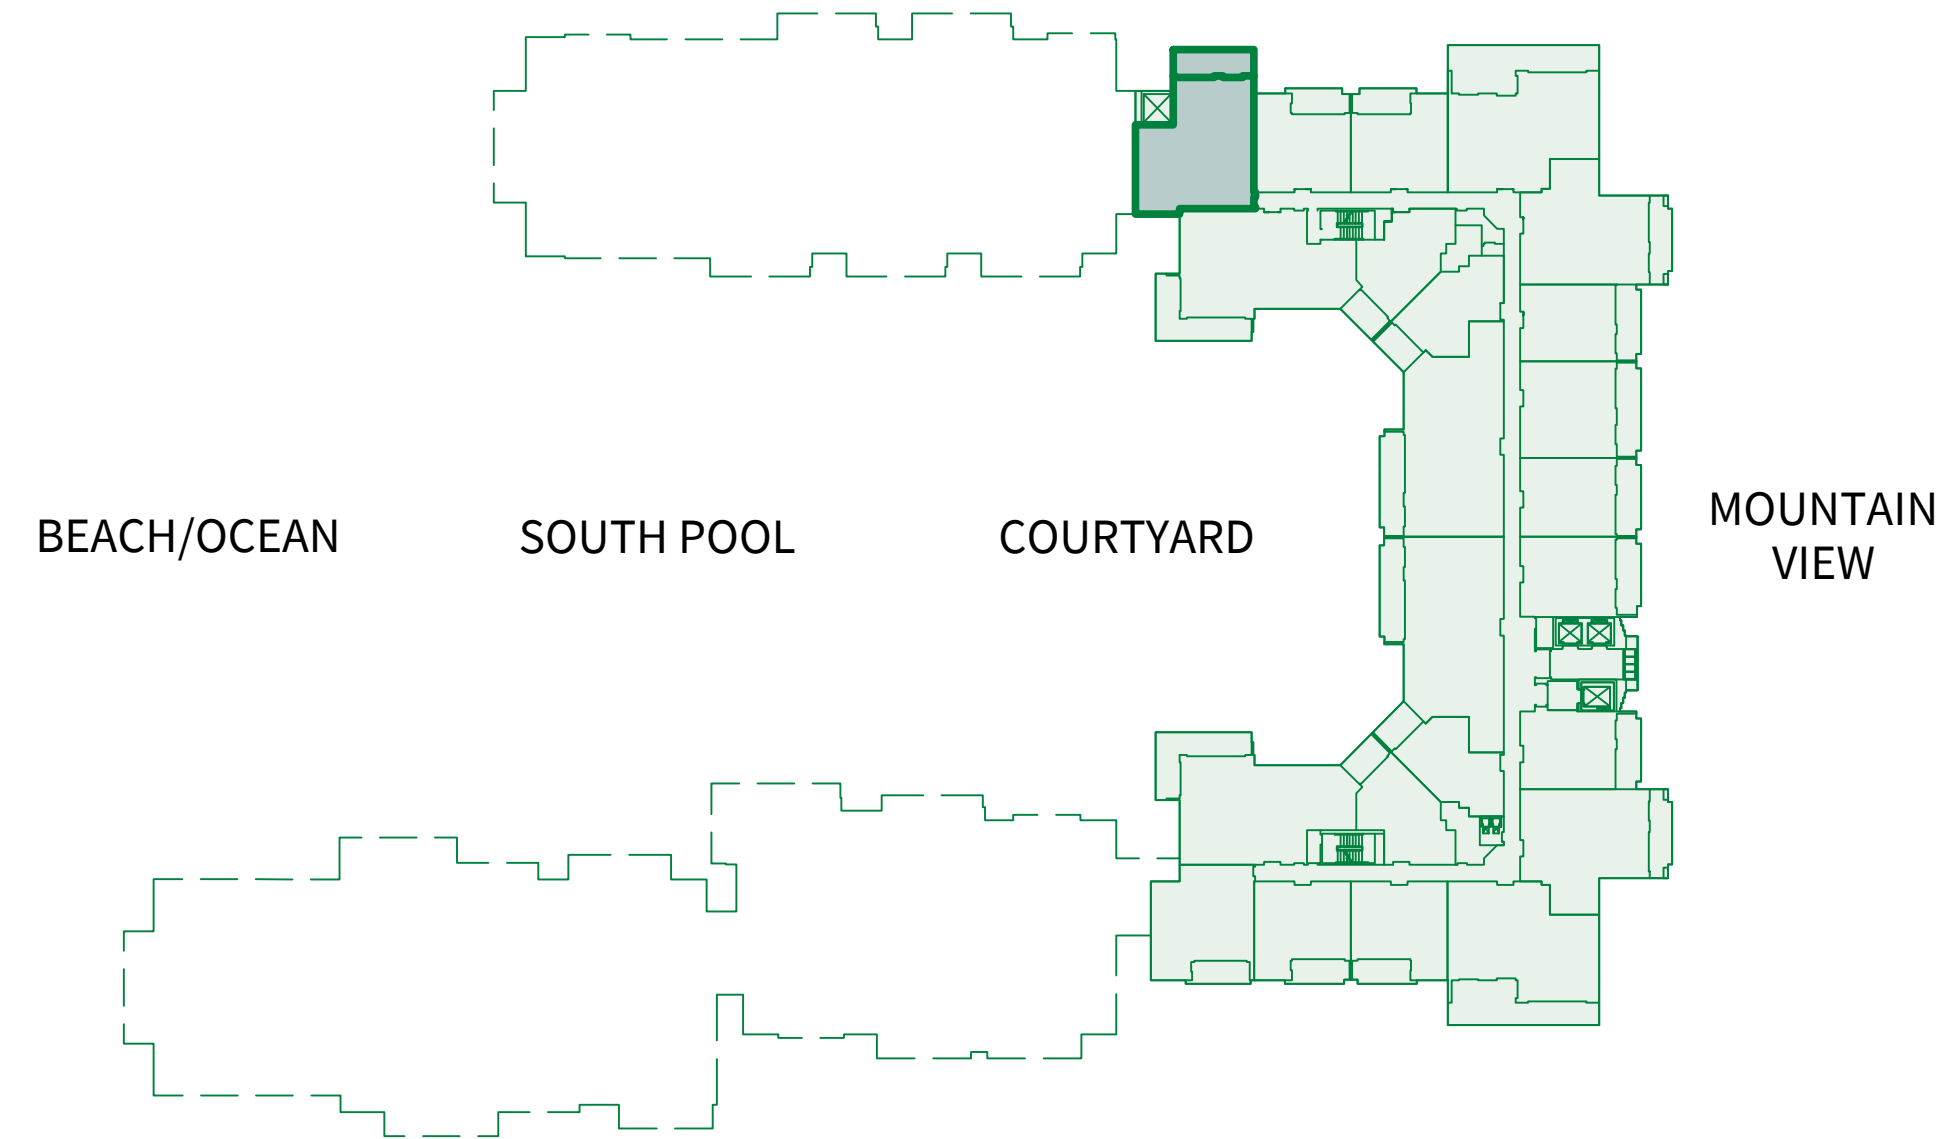

TWO BEDROOM Plan C7

1,195 sq.ft. Interior
195 sq.ft. Lanai
(1 of 1)
Suites: 842