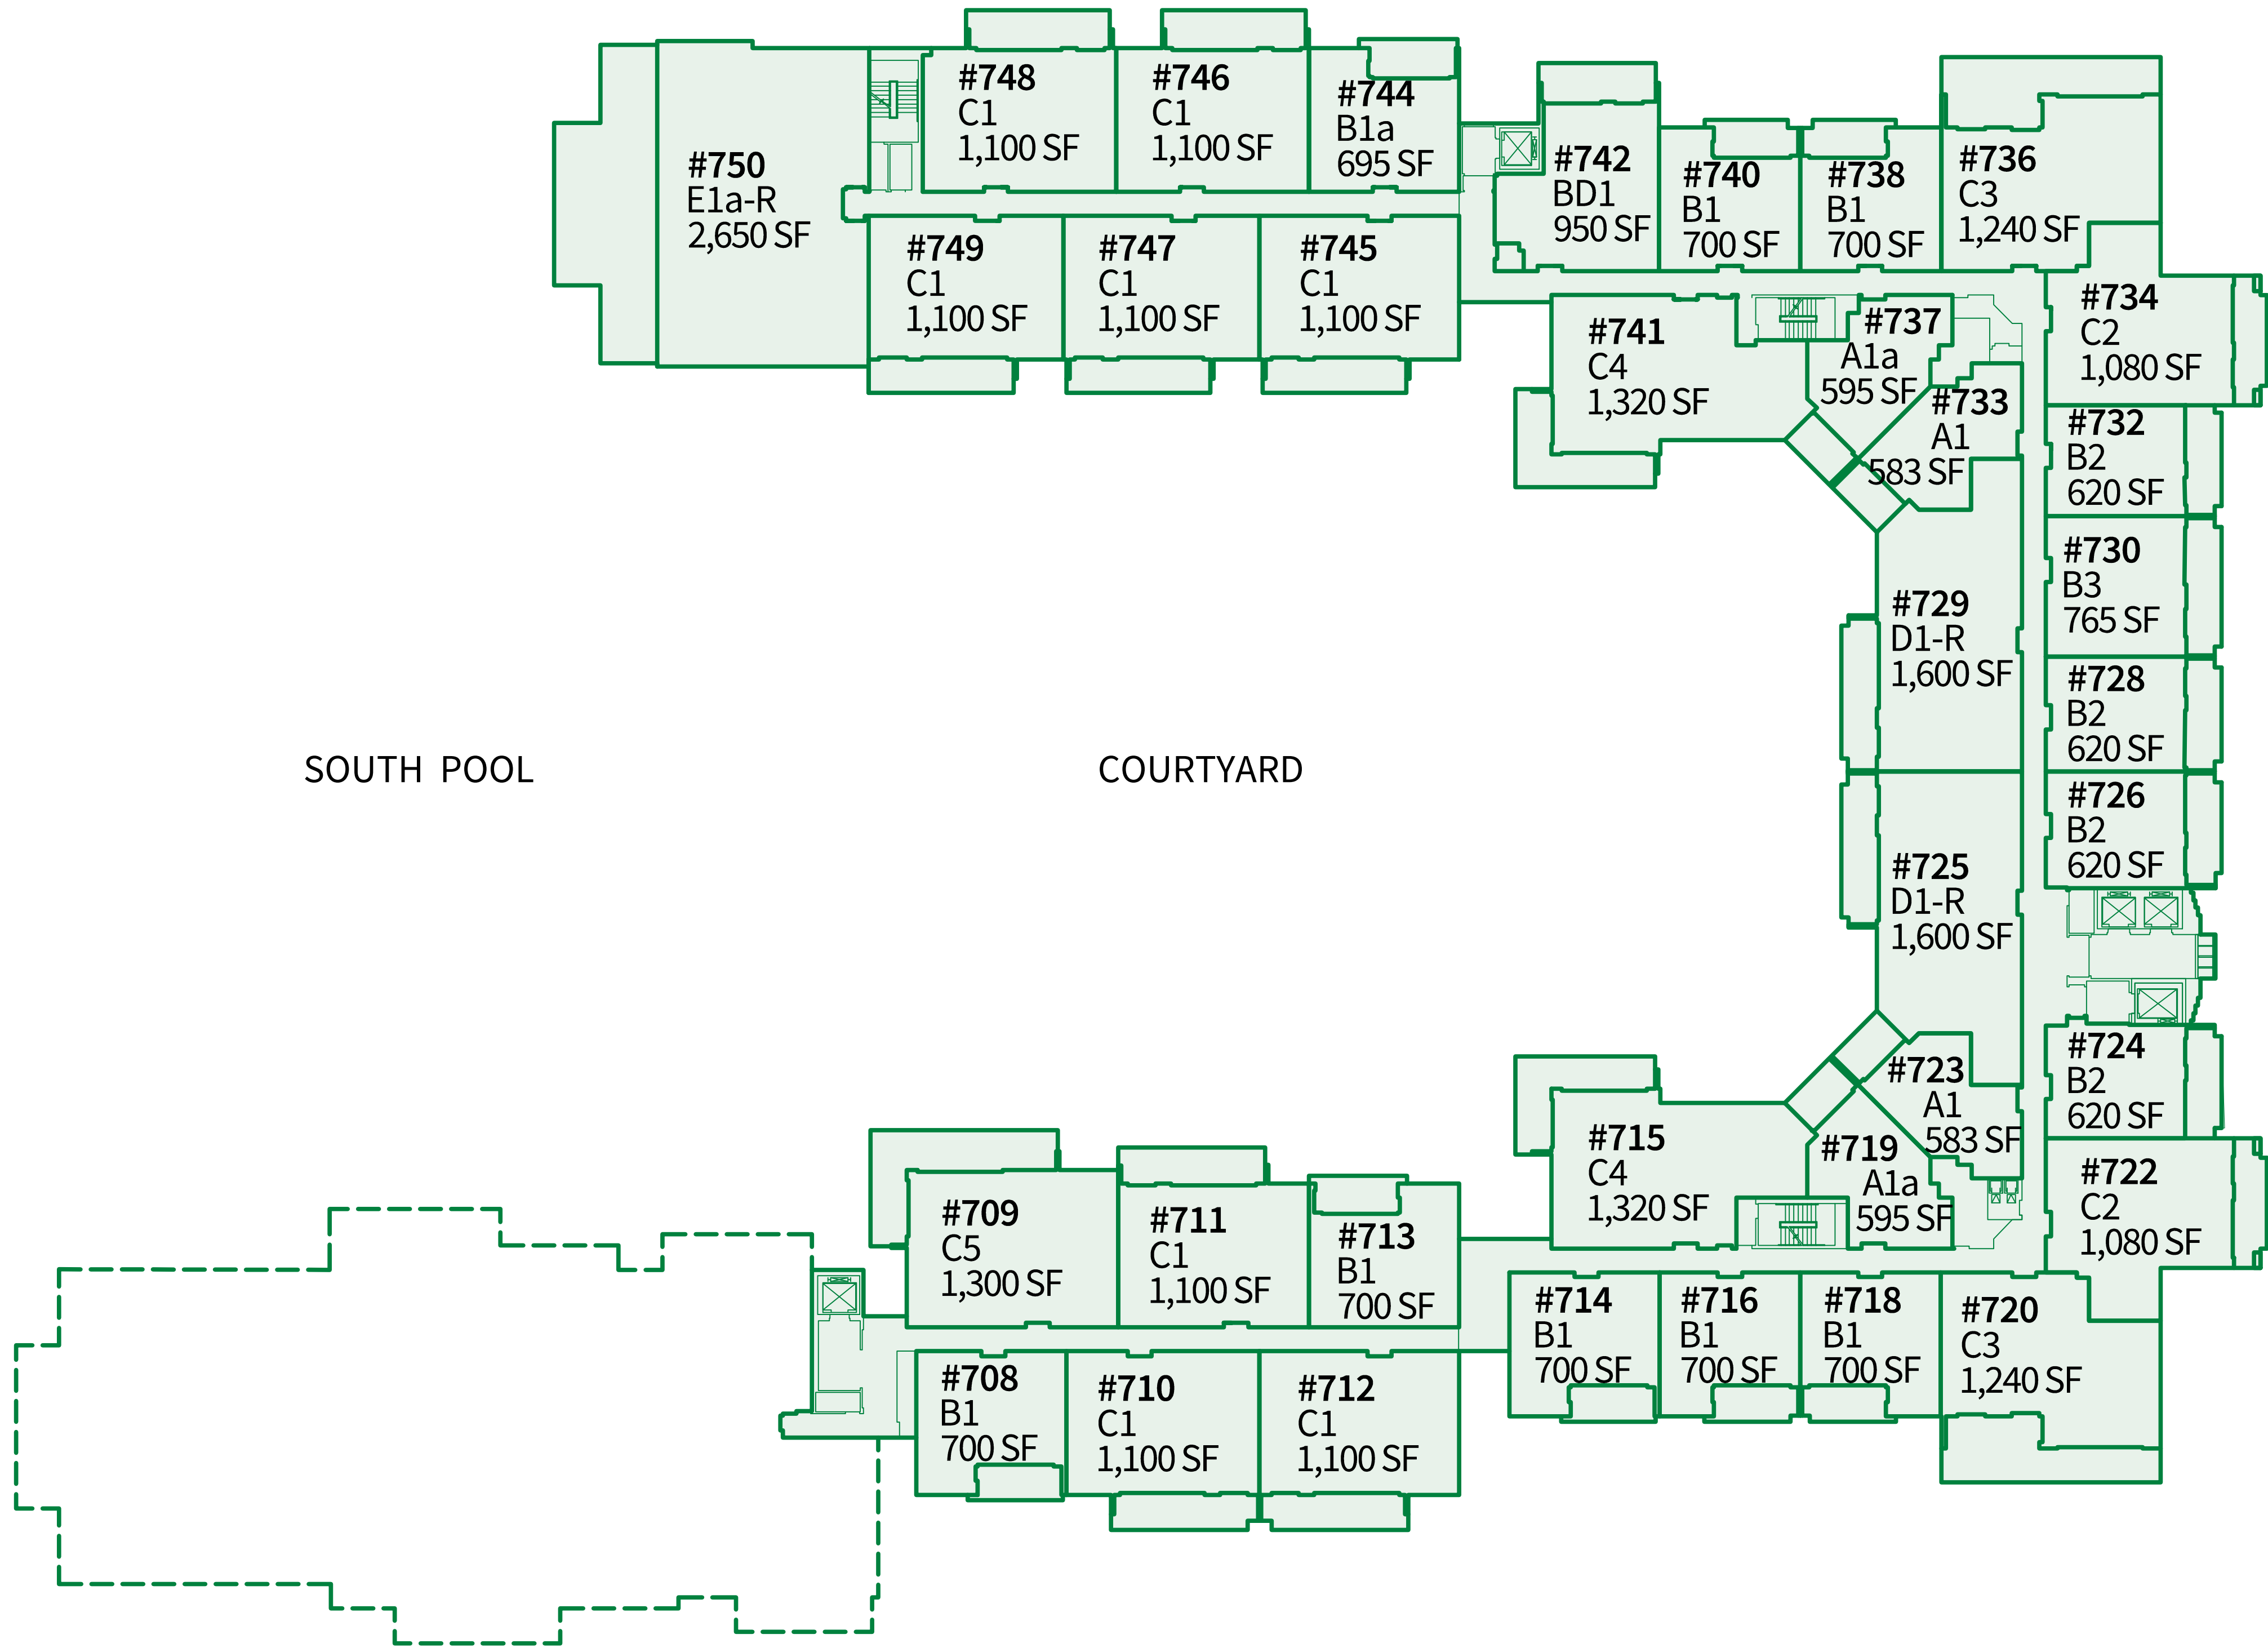

FIFTH FLOOR

BEACH/OCEAN

SOUTH POOL

COURTYARD

MOUNTAIN VIEW

SIXTH FLOOR

BEACH/OCEAN

SOUTH POOL

COURTYARD

MOUNTAIN VIEW

SEVENTH FLOOR

BEACH/OCEAN

SOUTH POOL

COURTYARD

MOUNTAIN VIEW

EIGHTH FLOOR

BEACH/OCEAN

SOUTH POOL

COURTYARD

MOUNTAIN VIEW

NINTH FLOOR

BEACH/OCEAN

SOUTH POOL

COURTYARD

MOUNTAIN
VIEW

TENTH FLOOR

BEACH/OCEAN

SOUTH POOL

COURTYARD

MOUNTAIN VIEW

THREE BEDROOM Plan E1a-R

2,650 sq.ft. Interior
1,000 sq.ft. Lanai
(1 of 2)
Suites: 601, 750