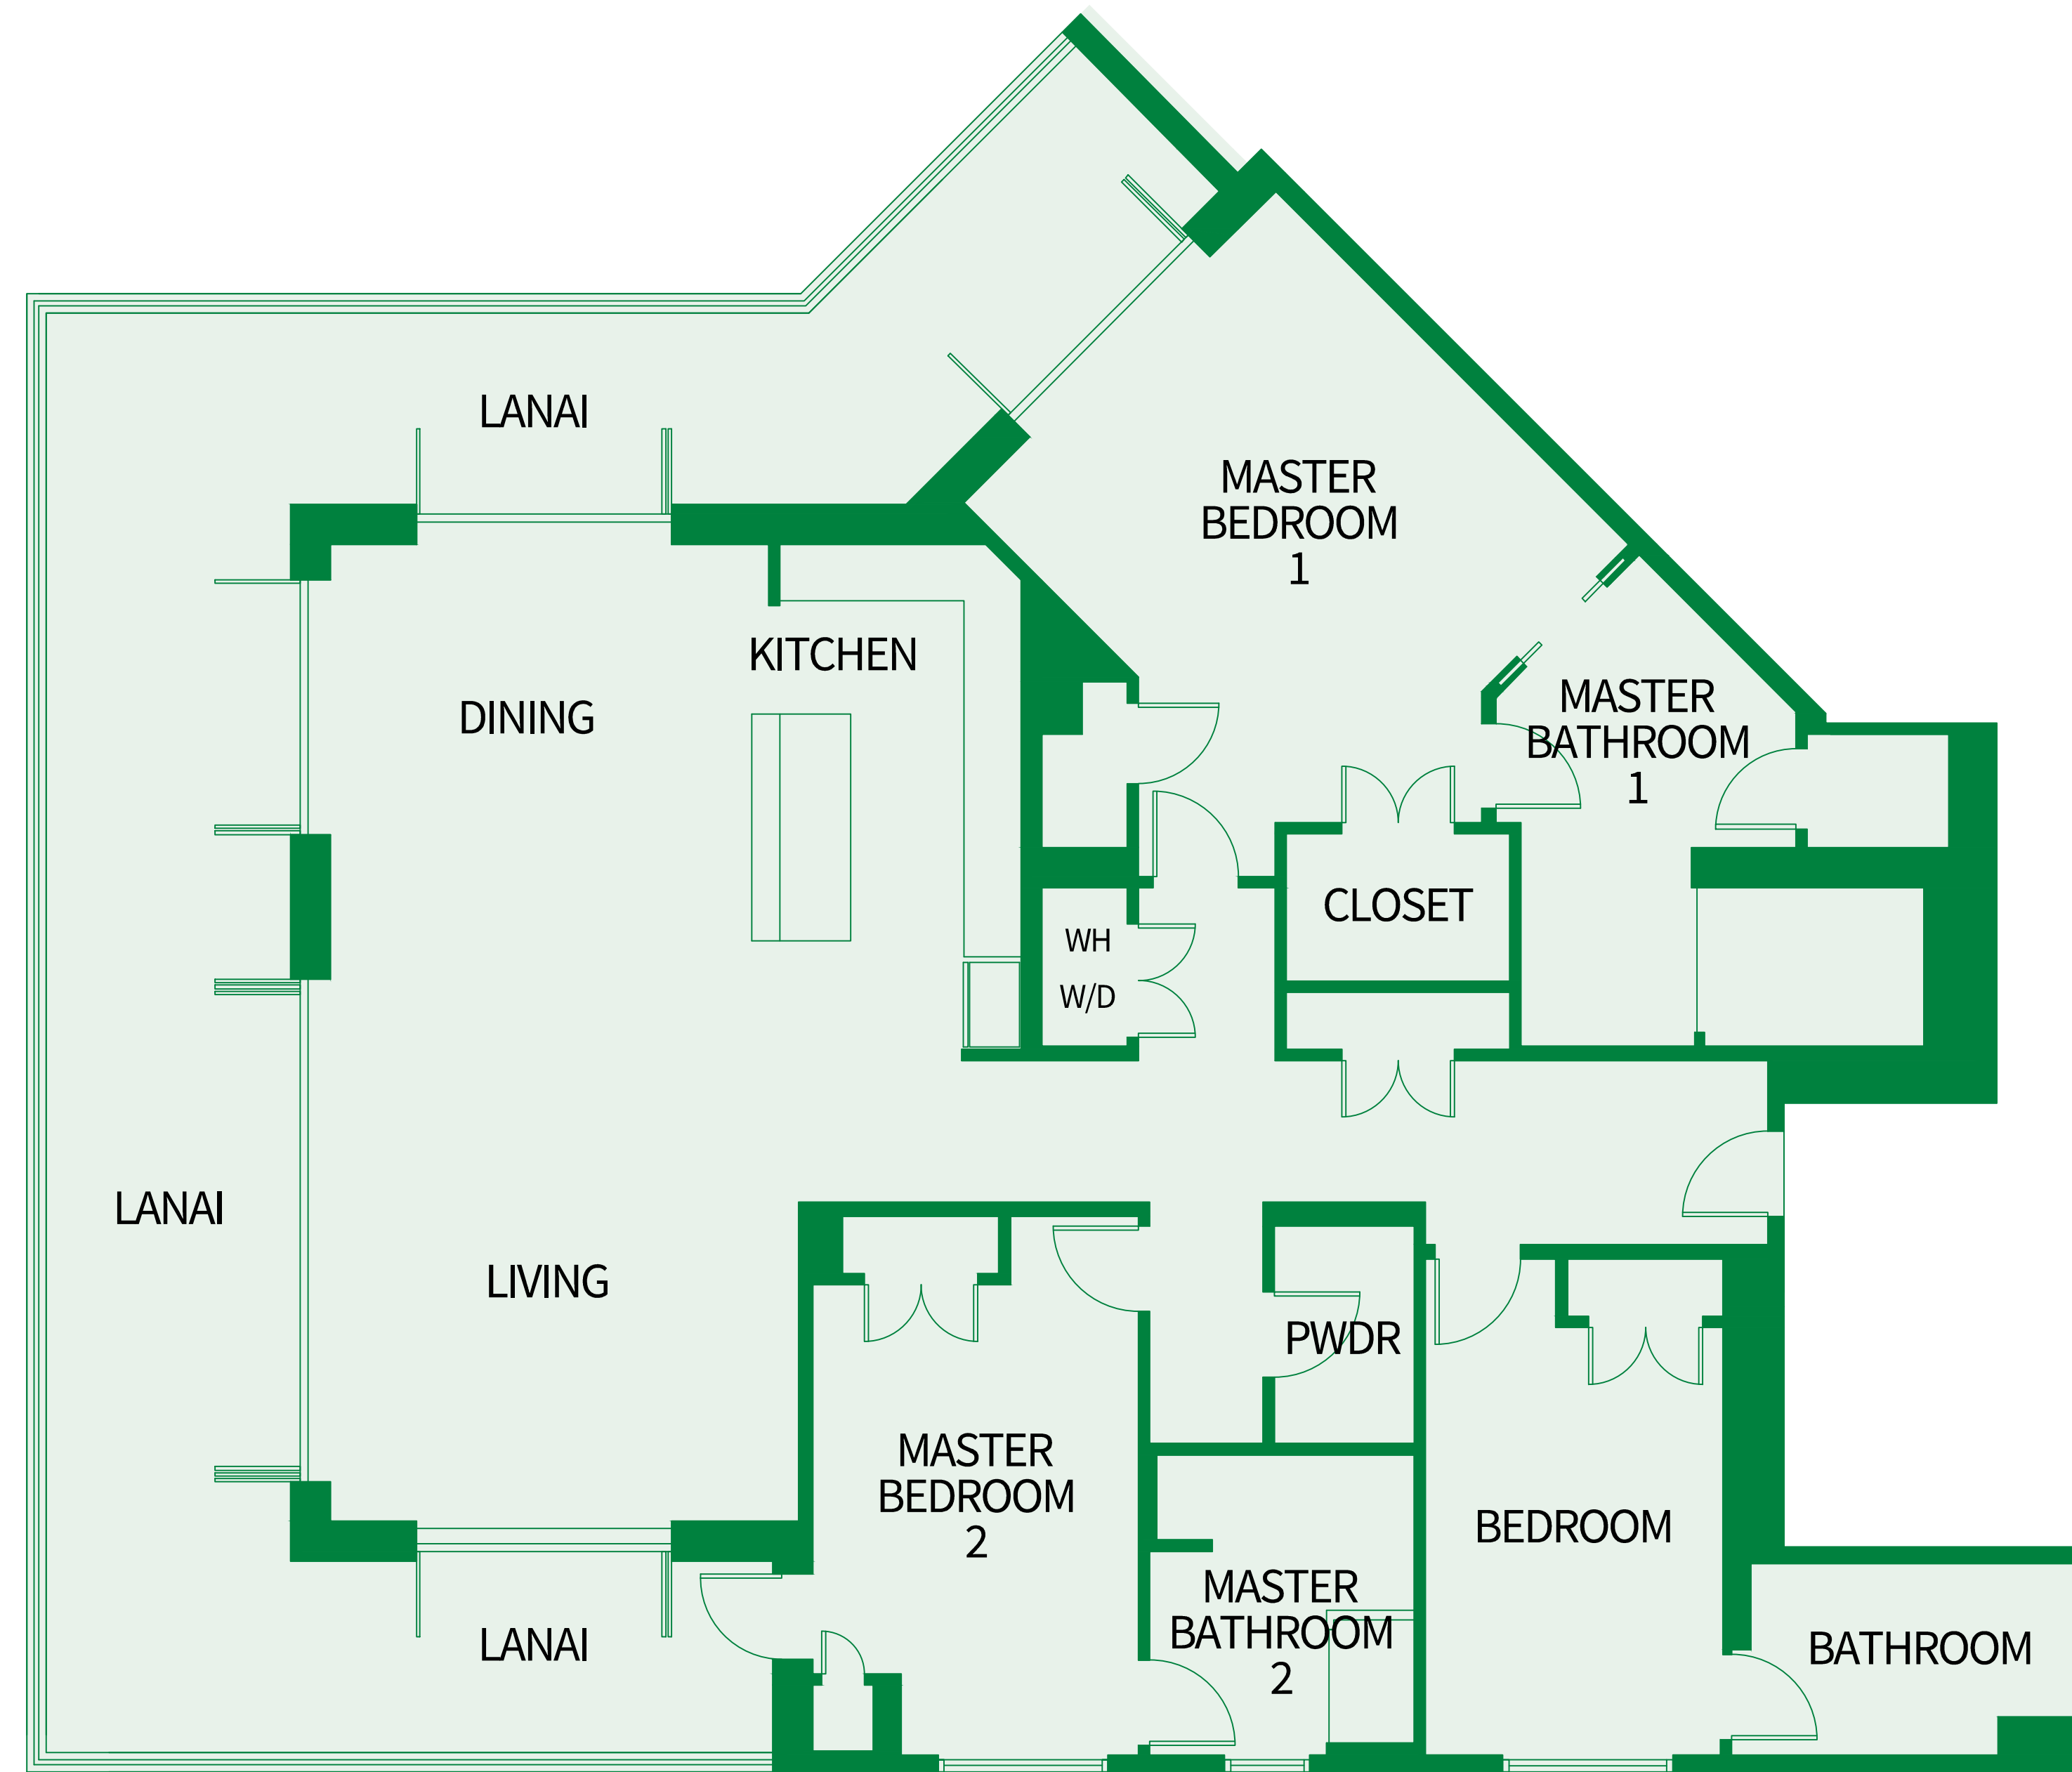

THREE BEDROOM Plan D5-R

2,205 sq.ft. Interior
930 sq.ft. Lanai
(1 of 2)
Suites: 1019, 1037