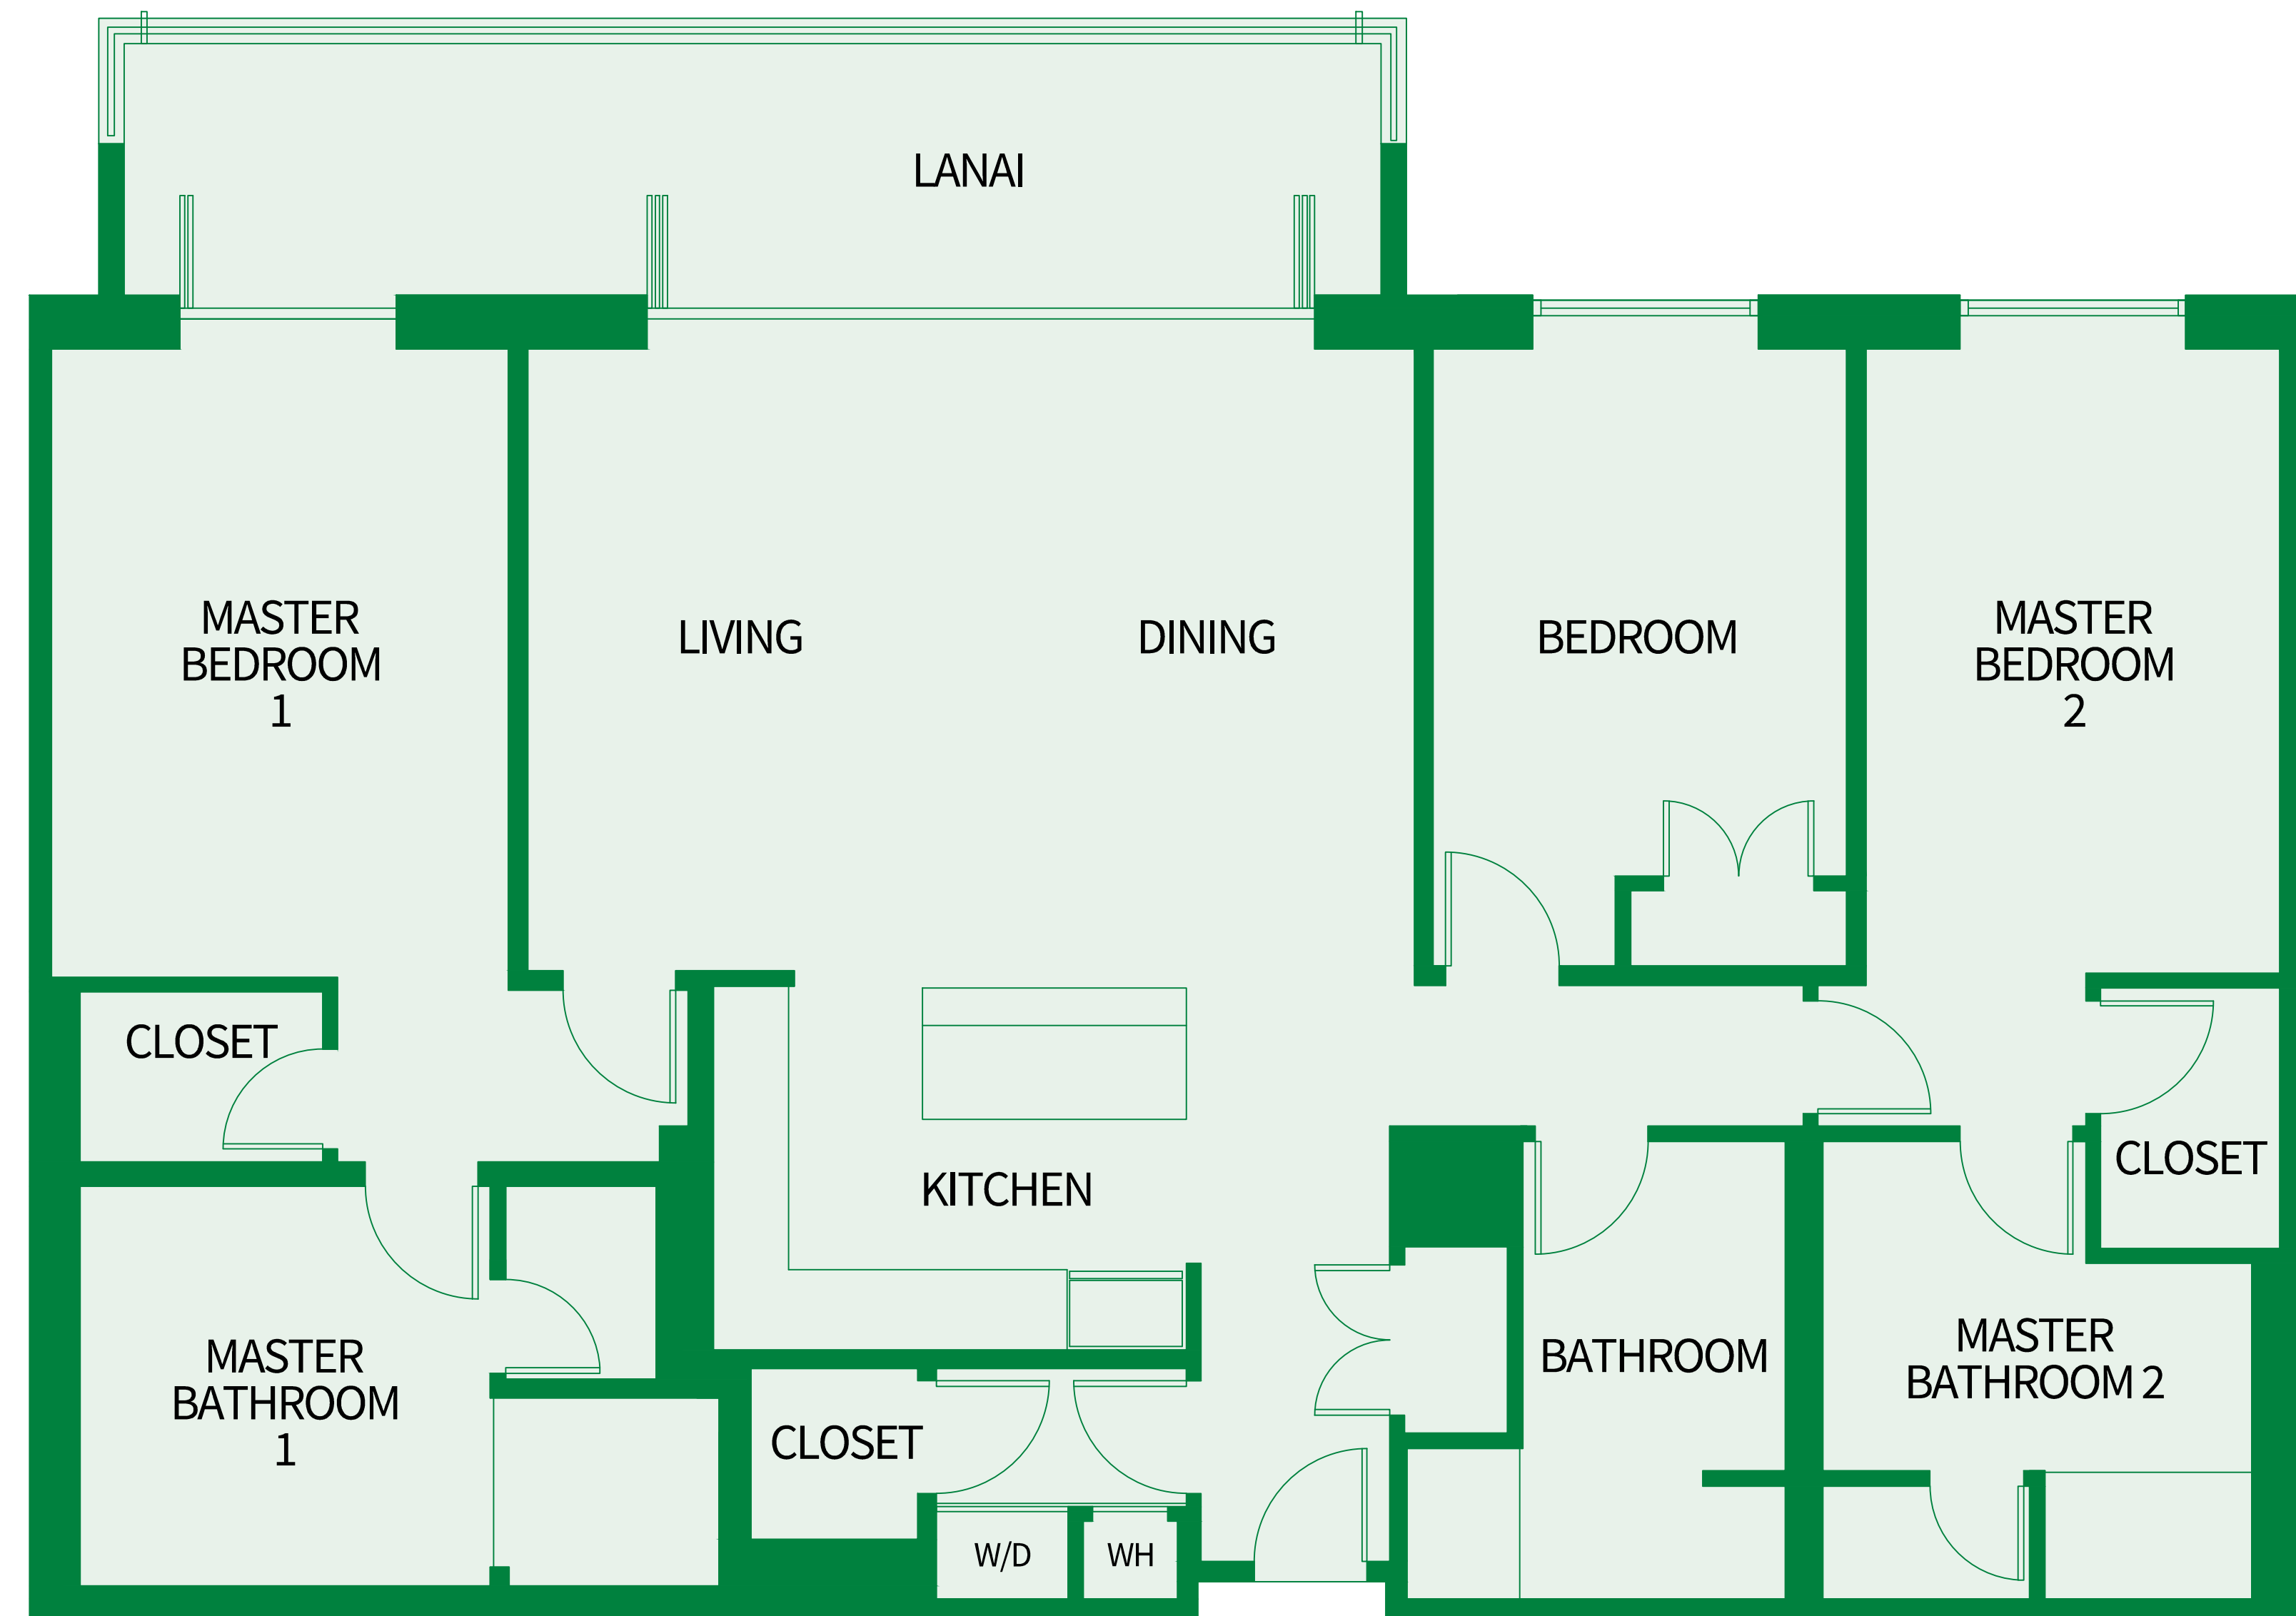

GROUND FLOOR

SECOND FLOOR

BEACH/OCEAN

SOUTH POOL

COURTYARD

MOUNTAIN VIEW

THIRD FLOOR

BEACH/OCEAN

MOUNTAIN
VIEW

TENTH FLOOR

BEACH/OCEAN

SOUTH POOL

COURTYARD

MOUNTAIN VIEW

THREE BEDROOM Plan E1a-R

2,650 sq.ft. Interior
1,000 sq.ft. Lanai
(1 of 2)
Suites: 601, 750

2,140 sq.ft. Interior
365 sq.ft. Lanai
(1 of 2)
Suites: 1025, 1029

THREE BEDROOM Plan D3-R

1,940 sq.ft. Interior

280 sq.ft. Lanai

(1 of 12)

Suites: 103, 104, 203, 204,
303, 304, 403, 404,
503, 504, 603, 604

THREE BEDROOM Plan D2a-R

2,225 sq.ft. Interior

560 sq.ft. Lanai

(1 of 9)

Suites: 102, 150, 202, 250,
302, 350, 402, 450,
550

THREE BEDROOM Plan D2-R

2,265 sq.ft. Interior

560 sq.ft. Lanai