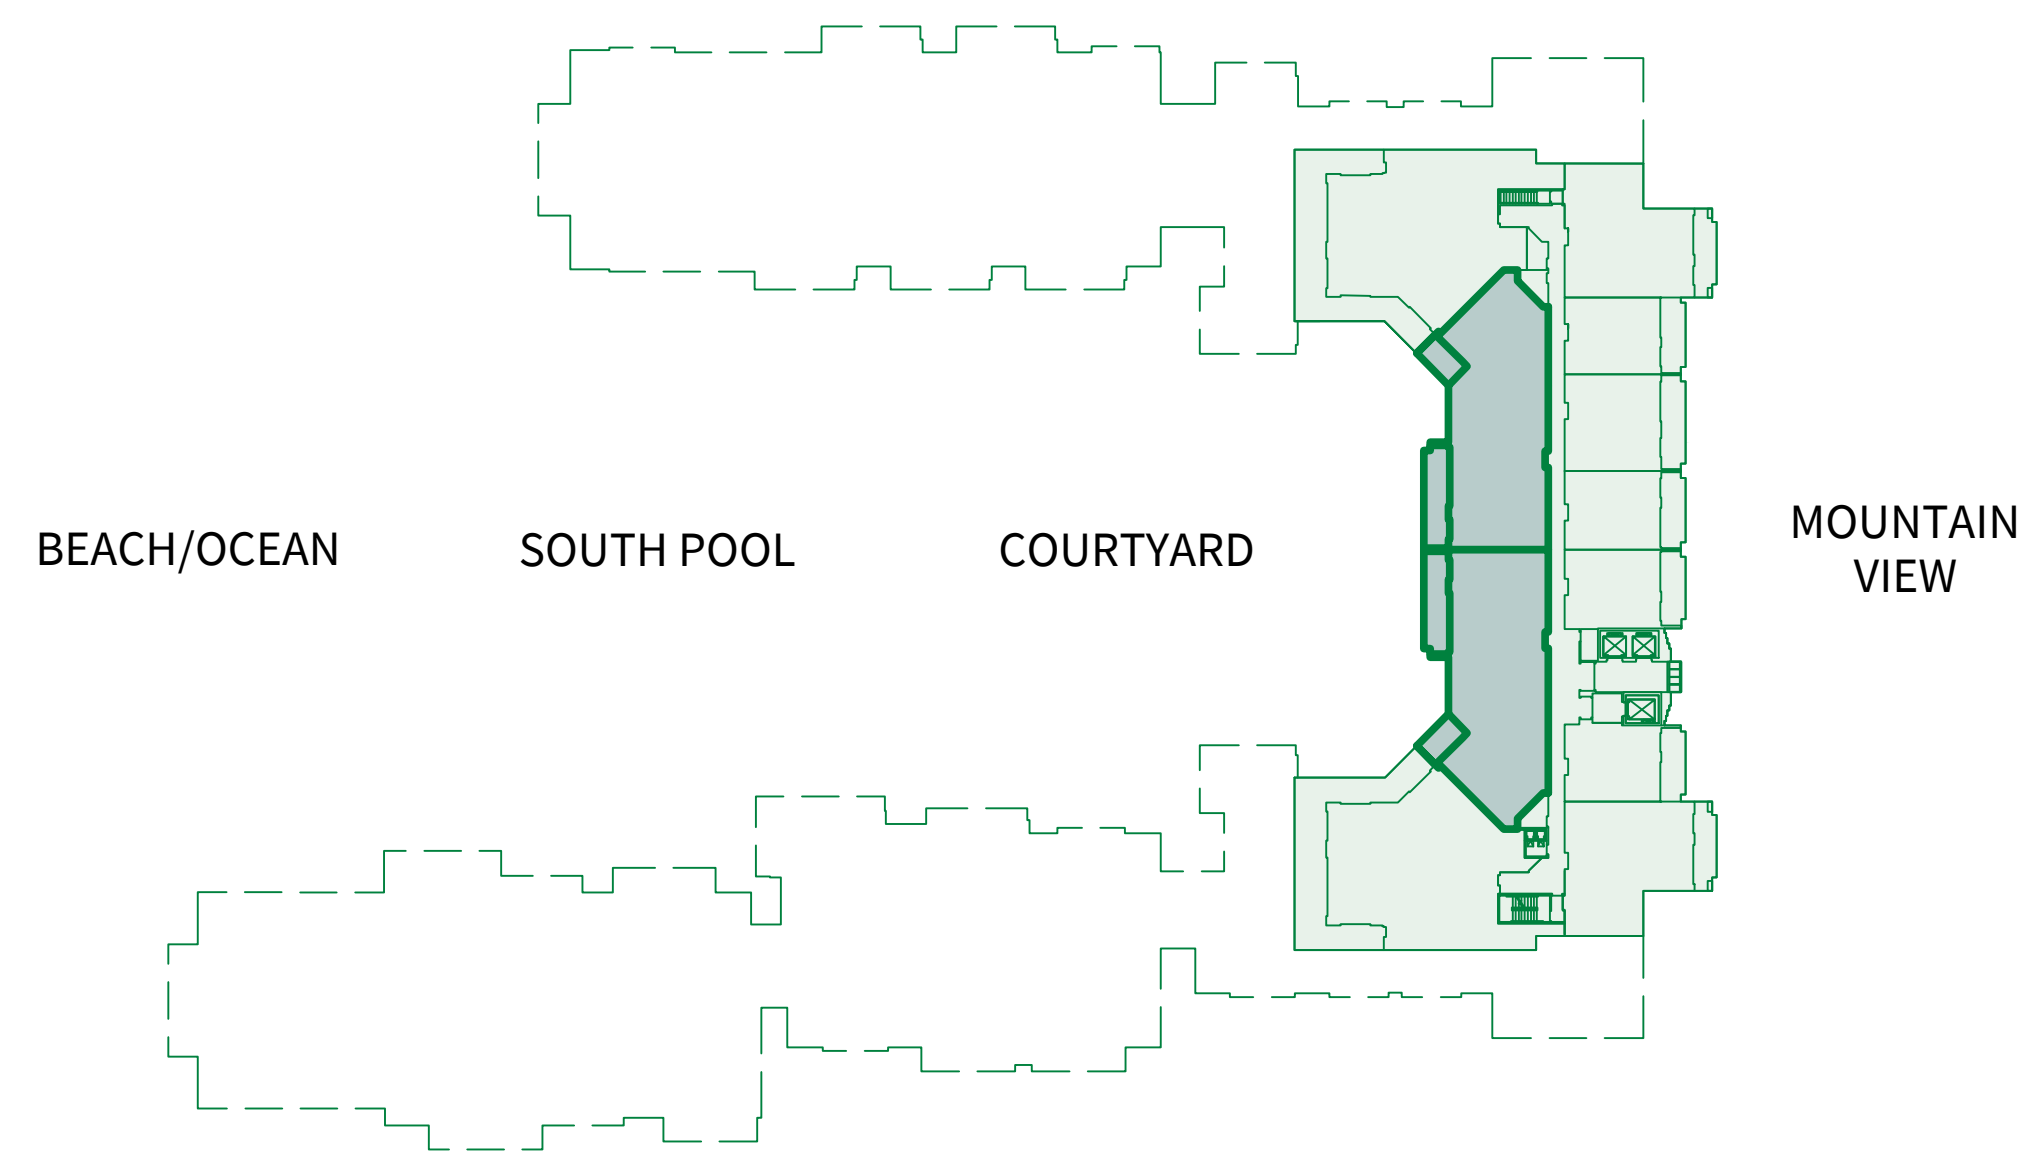

THREE BEDROOM Plan D4-R

2,140 sq.ft. Interior
365 sq.ft. Lanai
(1 of 2)
Suites: 1025, 1029