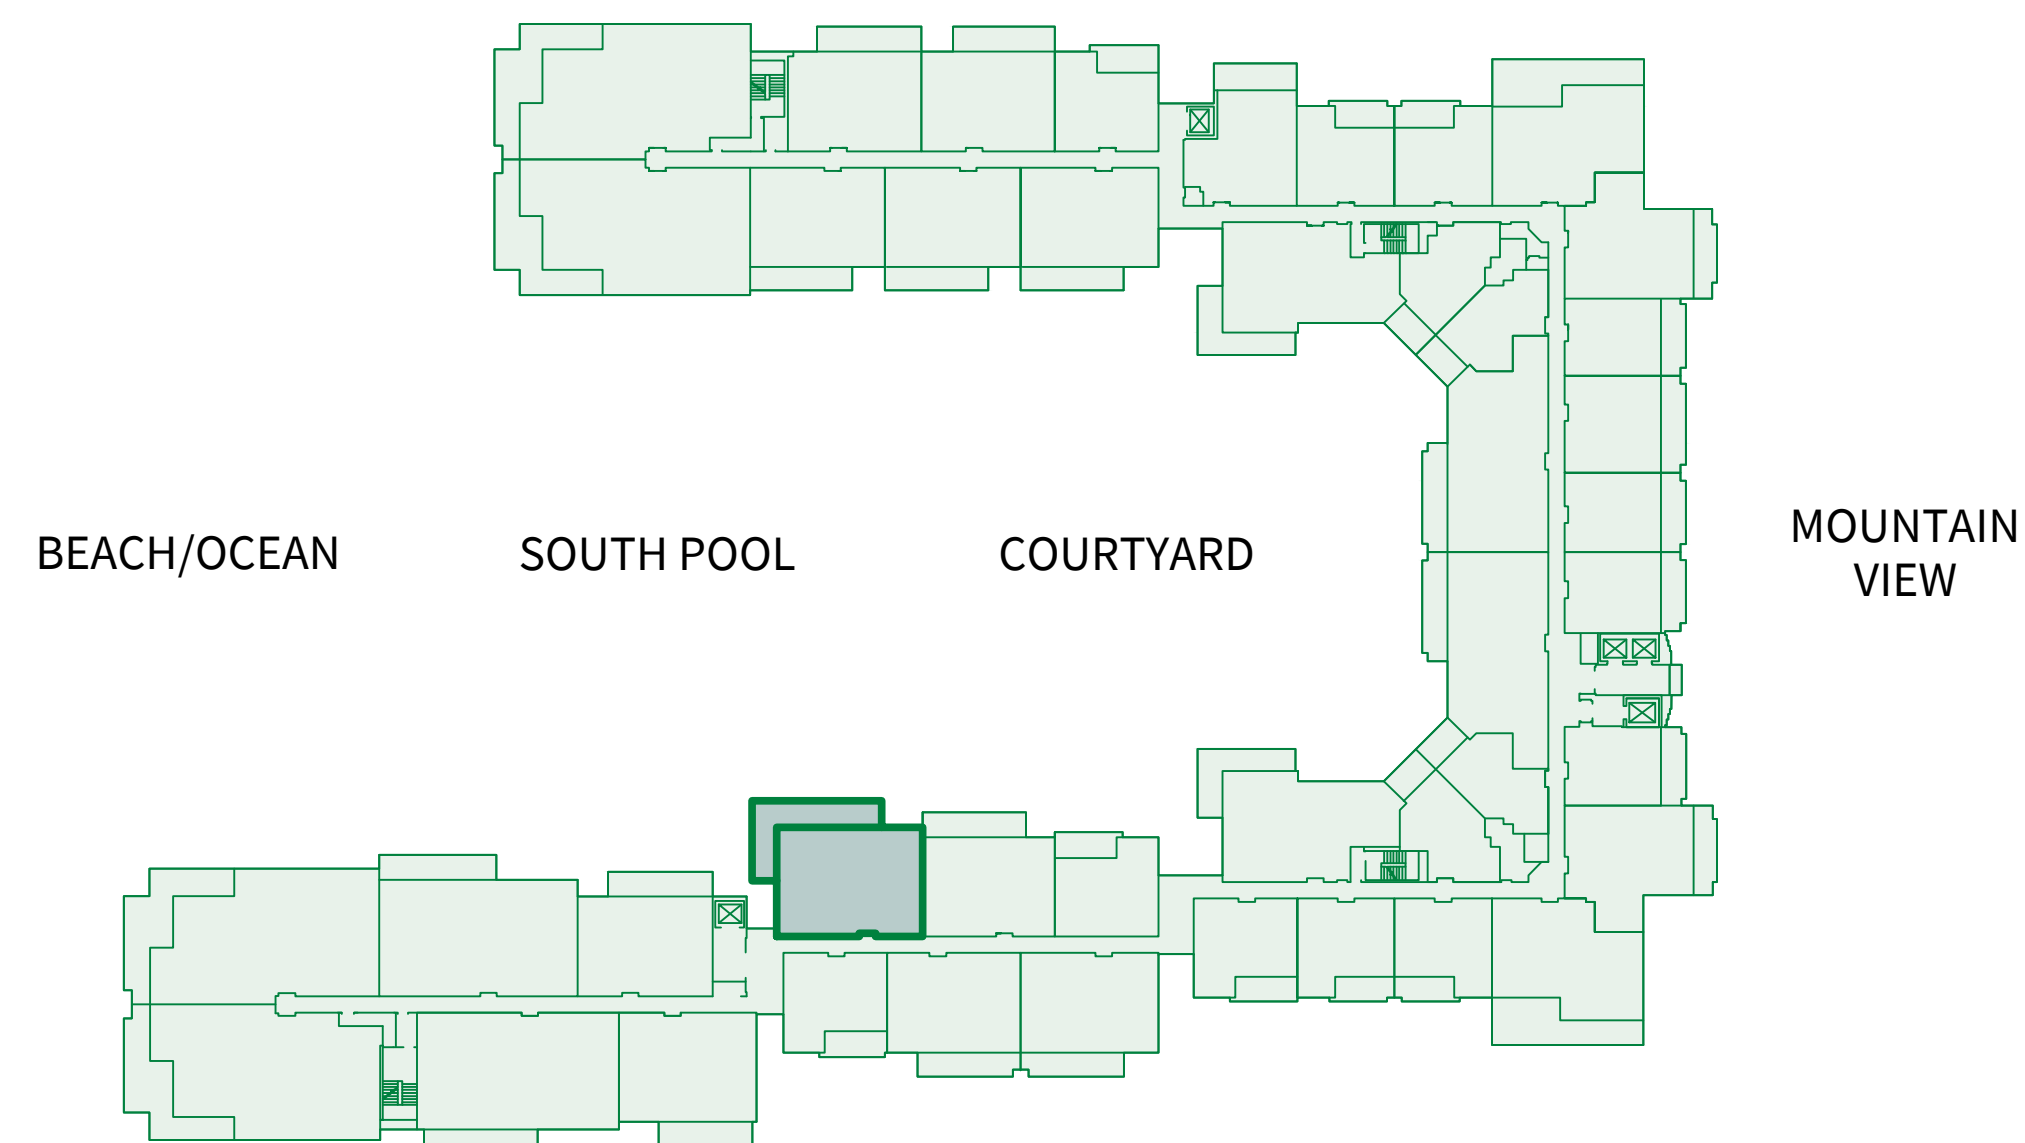

TWO BEDROOM Plan C5

1,300 sq.ft. Interior

430 sq.ft. Lanai

(1 of 7)

Suites: 109, 209, 309, 409,
509, 609, 709