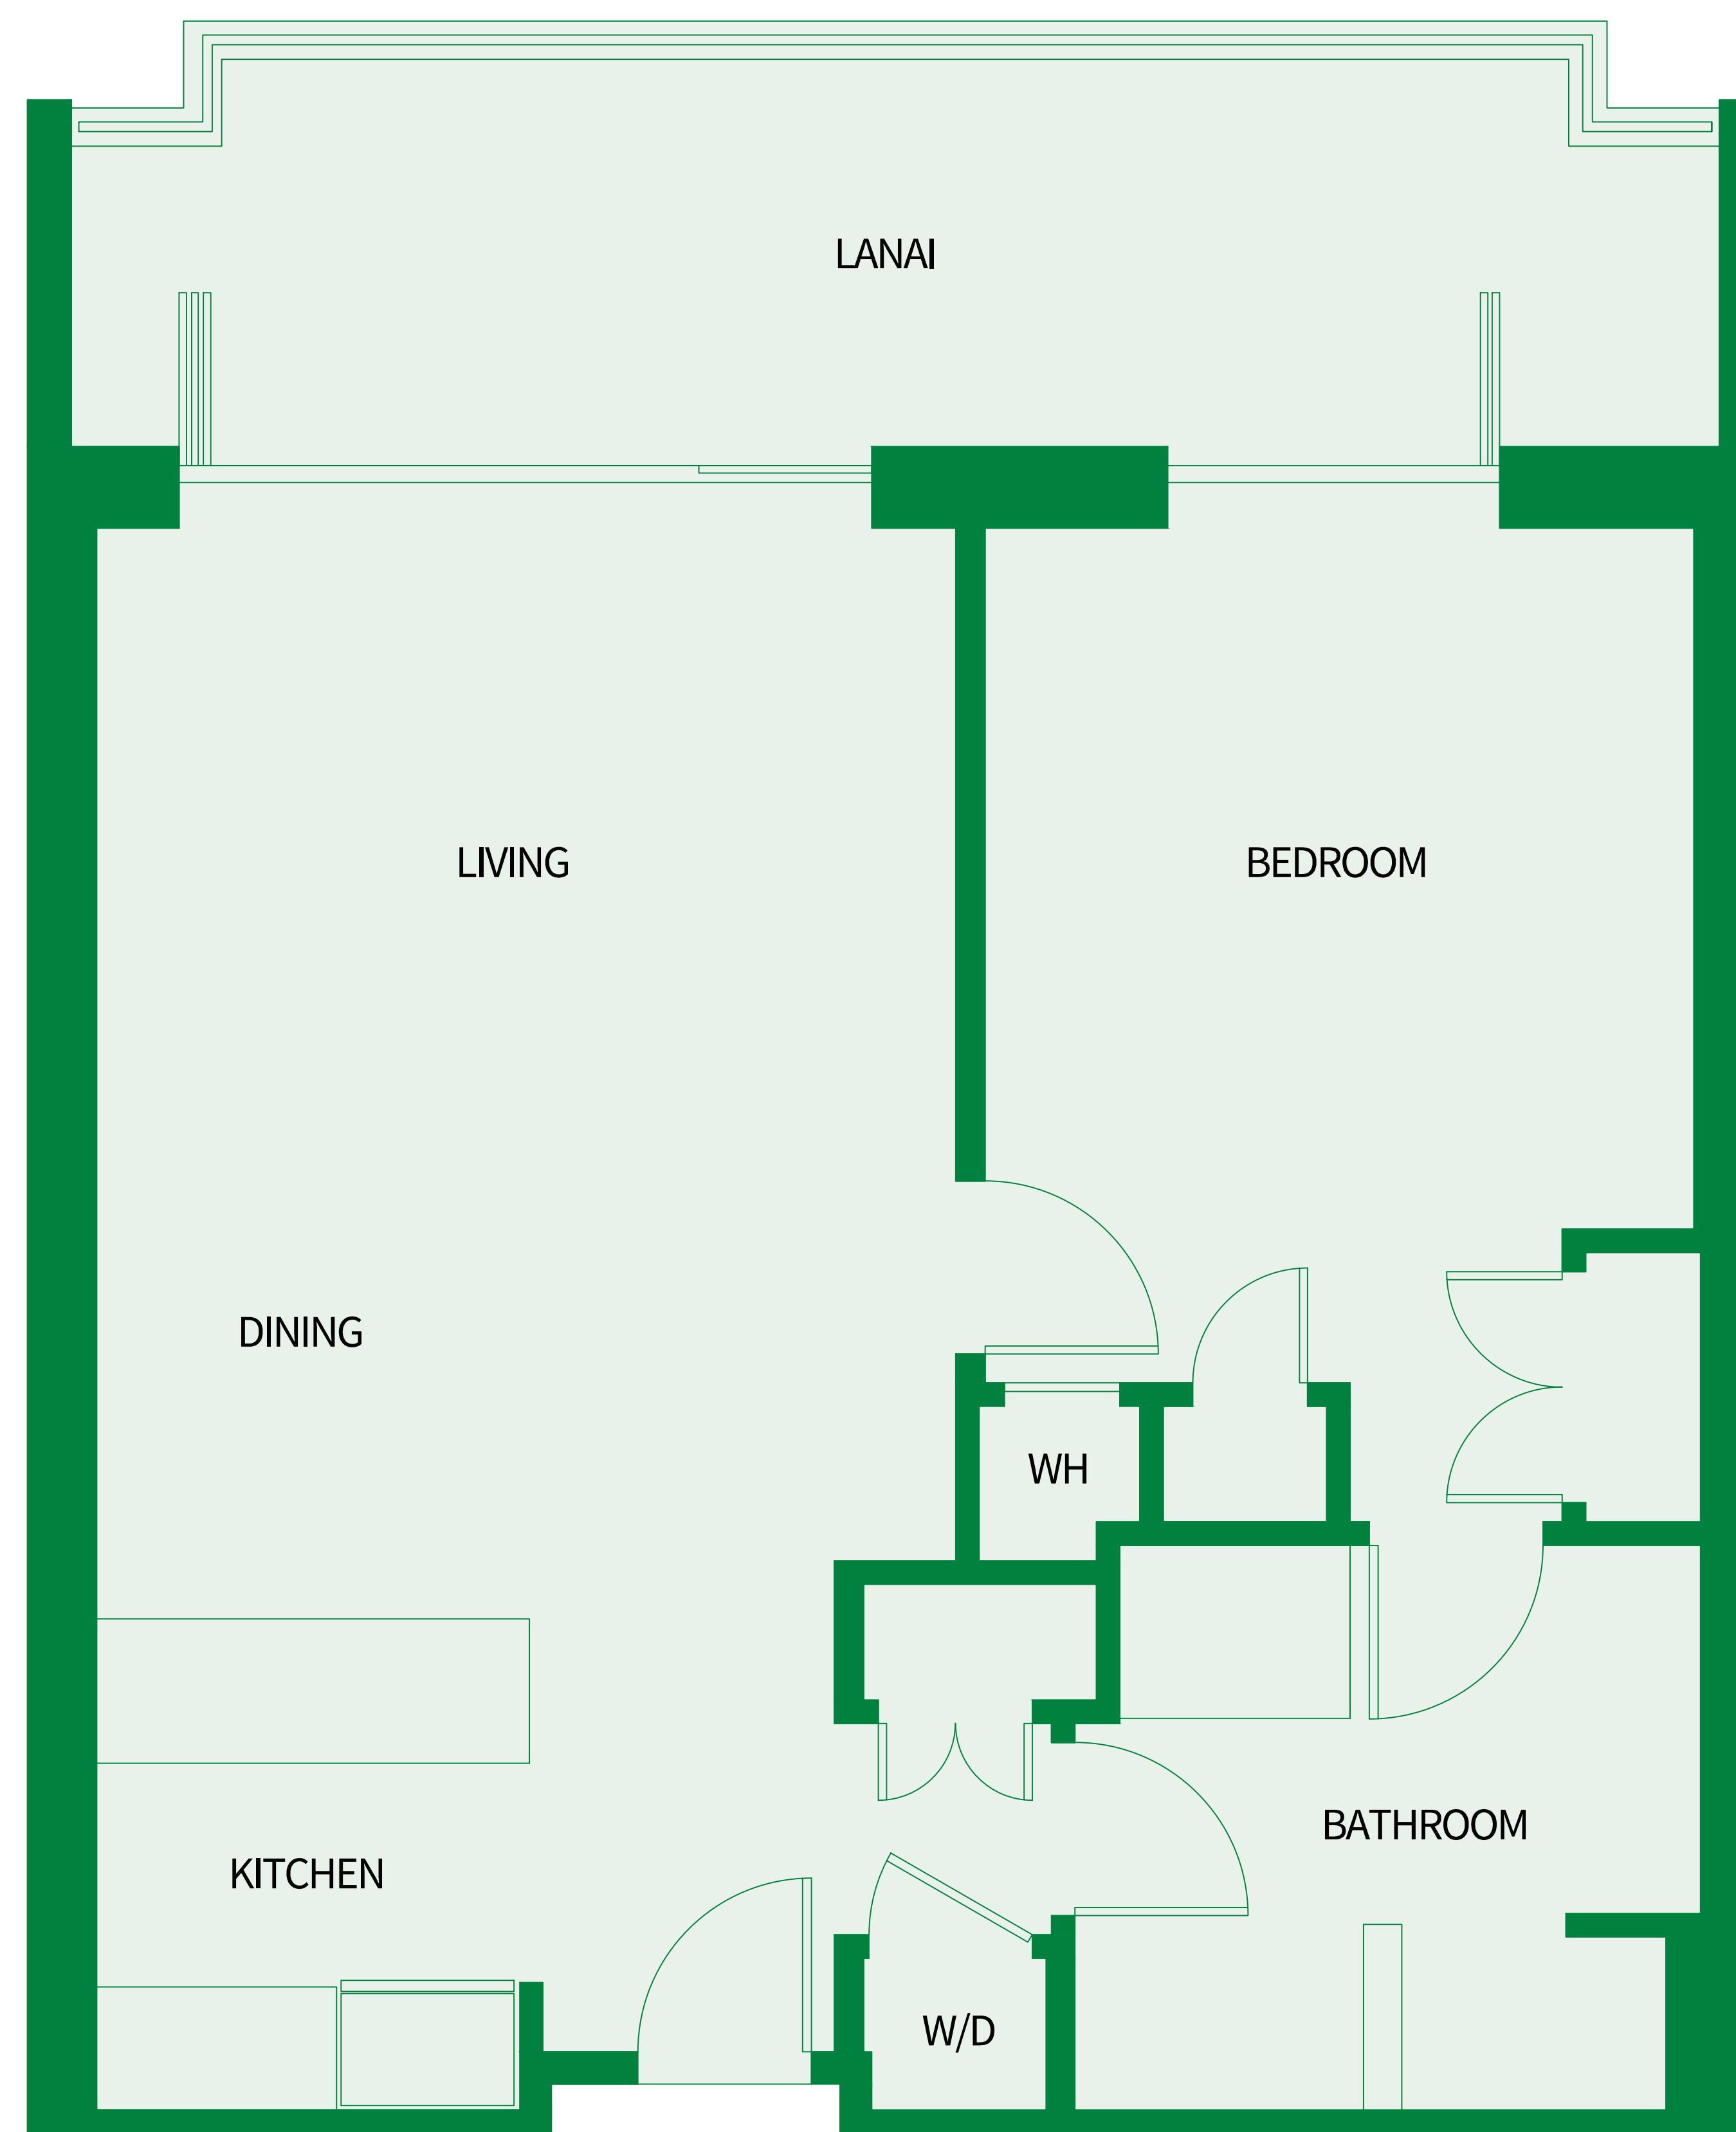

ONE BEDROOM Plan B3

765 sq.ft. Interior

205 sq.ft. Lanai

(1 of 5)

Suites: 230, 730, 830, 930, 1030

Island

Sotheby's
INTERNATIONAL REALTY