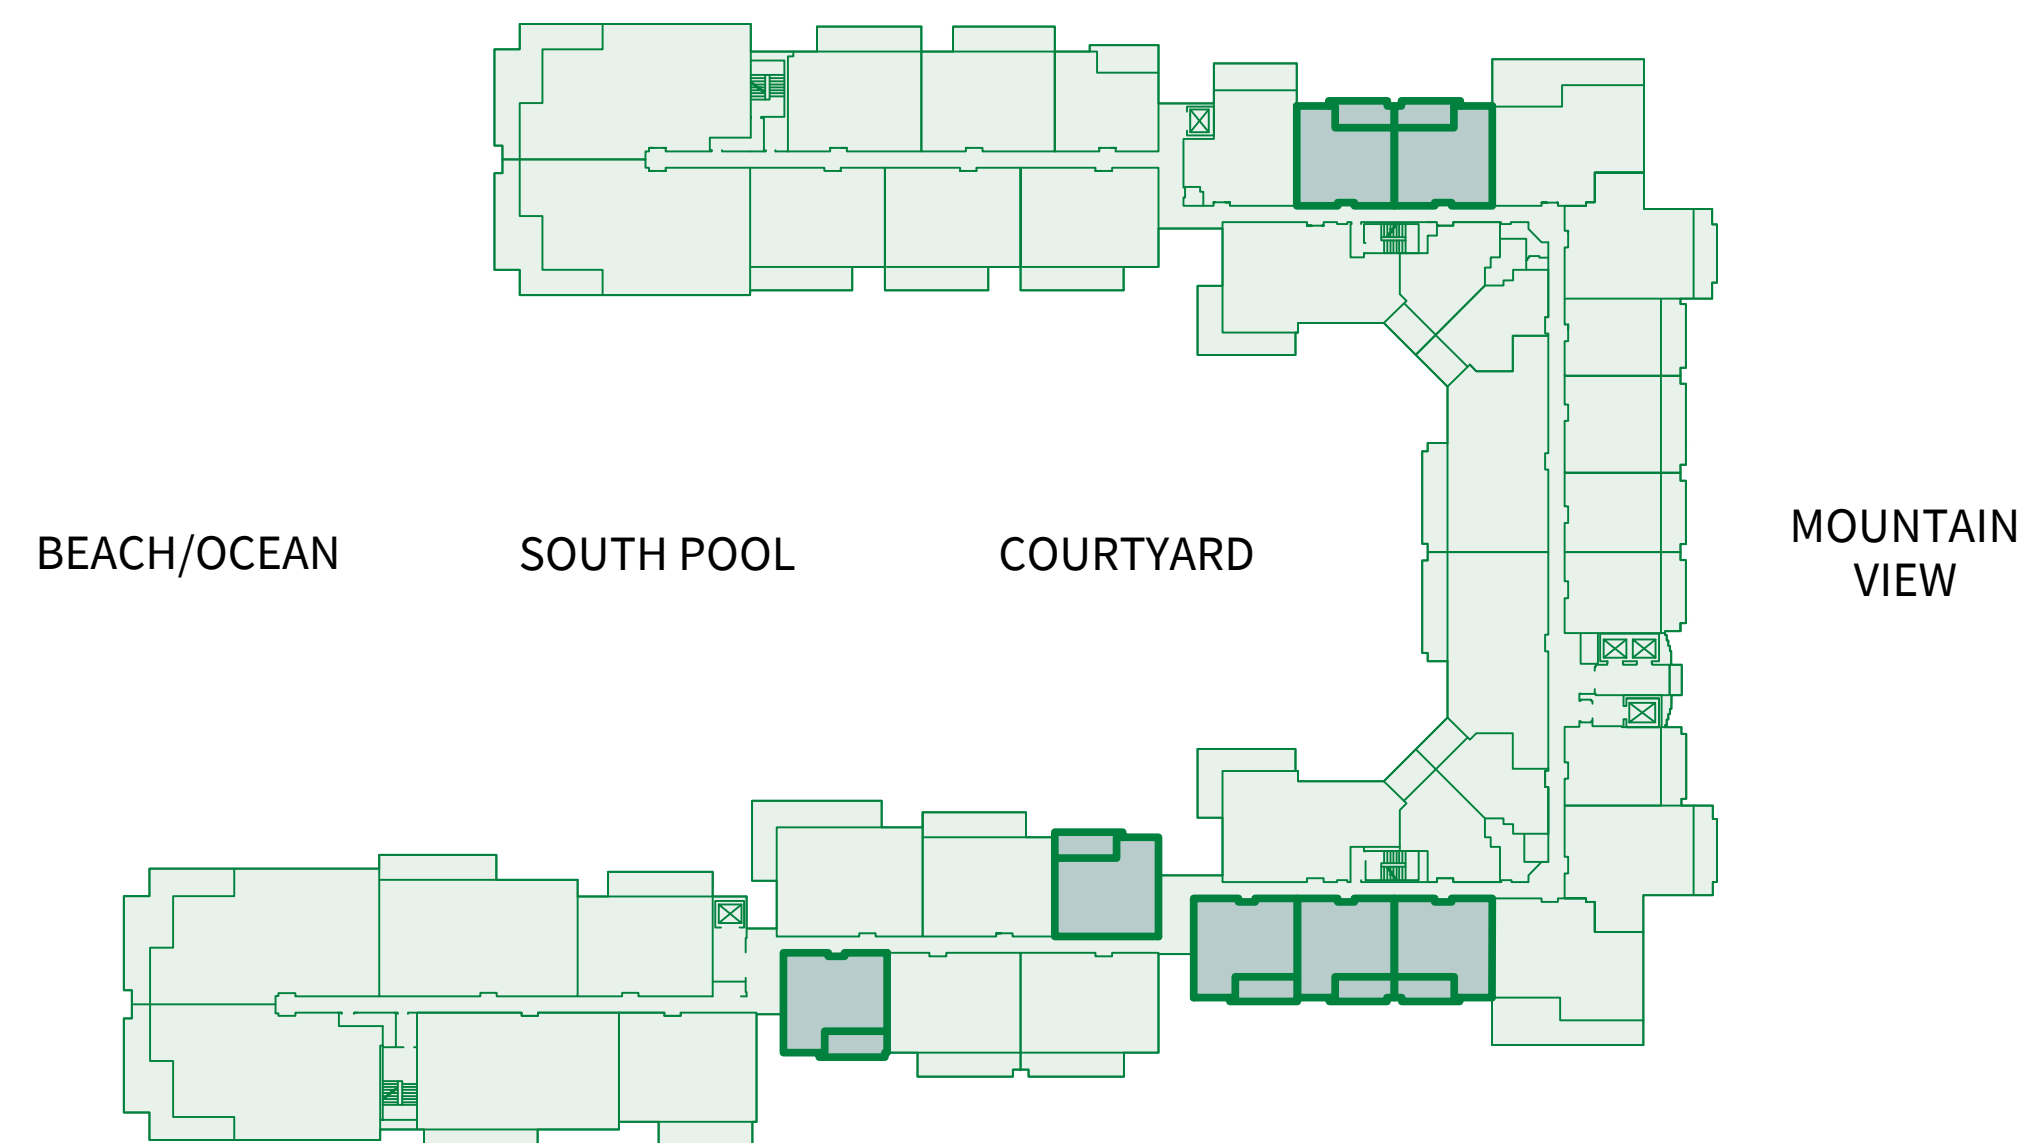

ONE BEDROOM Plan B1a

695 sq.ft. Interior

150 sq.ft. Lanai

(1 of 7)

Suites: 144, 244, 344, 444, 544,
644, 744

ONE BEDROOM Plan B1

700 sq.ft. Interior

145 sq.ft. Lanai

(1 of 52)

Suites: 108, 113, 114, 116, 138,
140, 208, 213, 214, 216,
218, 238, 240, 308, 313,
314, 316, 318, 338, 340,
408, 413, 414, 416, 418,
438, 440, 508, 513, 514,
516, 518, 538, 540, 608,
613, 614, 616, 618, 638,
640, 708, 713, 714, 716,
718, 738, 740, 816, 818,
838, 840

STUDIO

Plan A1a

595 sq.ft. Interior

114 sq.ft. Lanai

(1 of 10)

Suites: 219, 237, 519, 537, 619,
637, 719, 737, 819, 837

Island 

Sotheby's
INTERNATIONAL REALTY