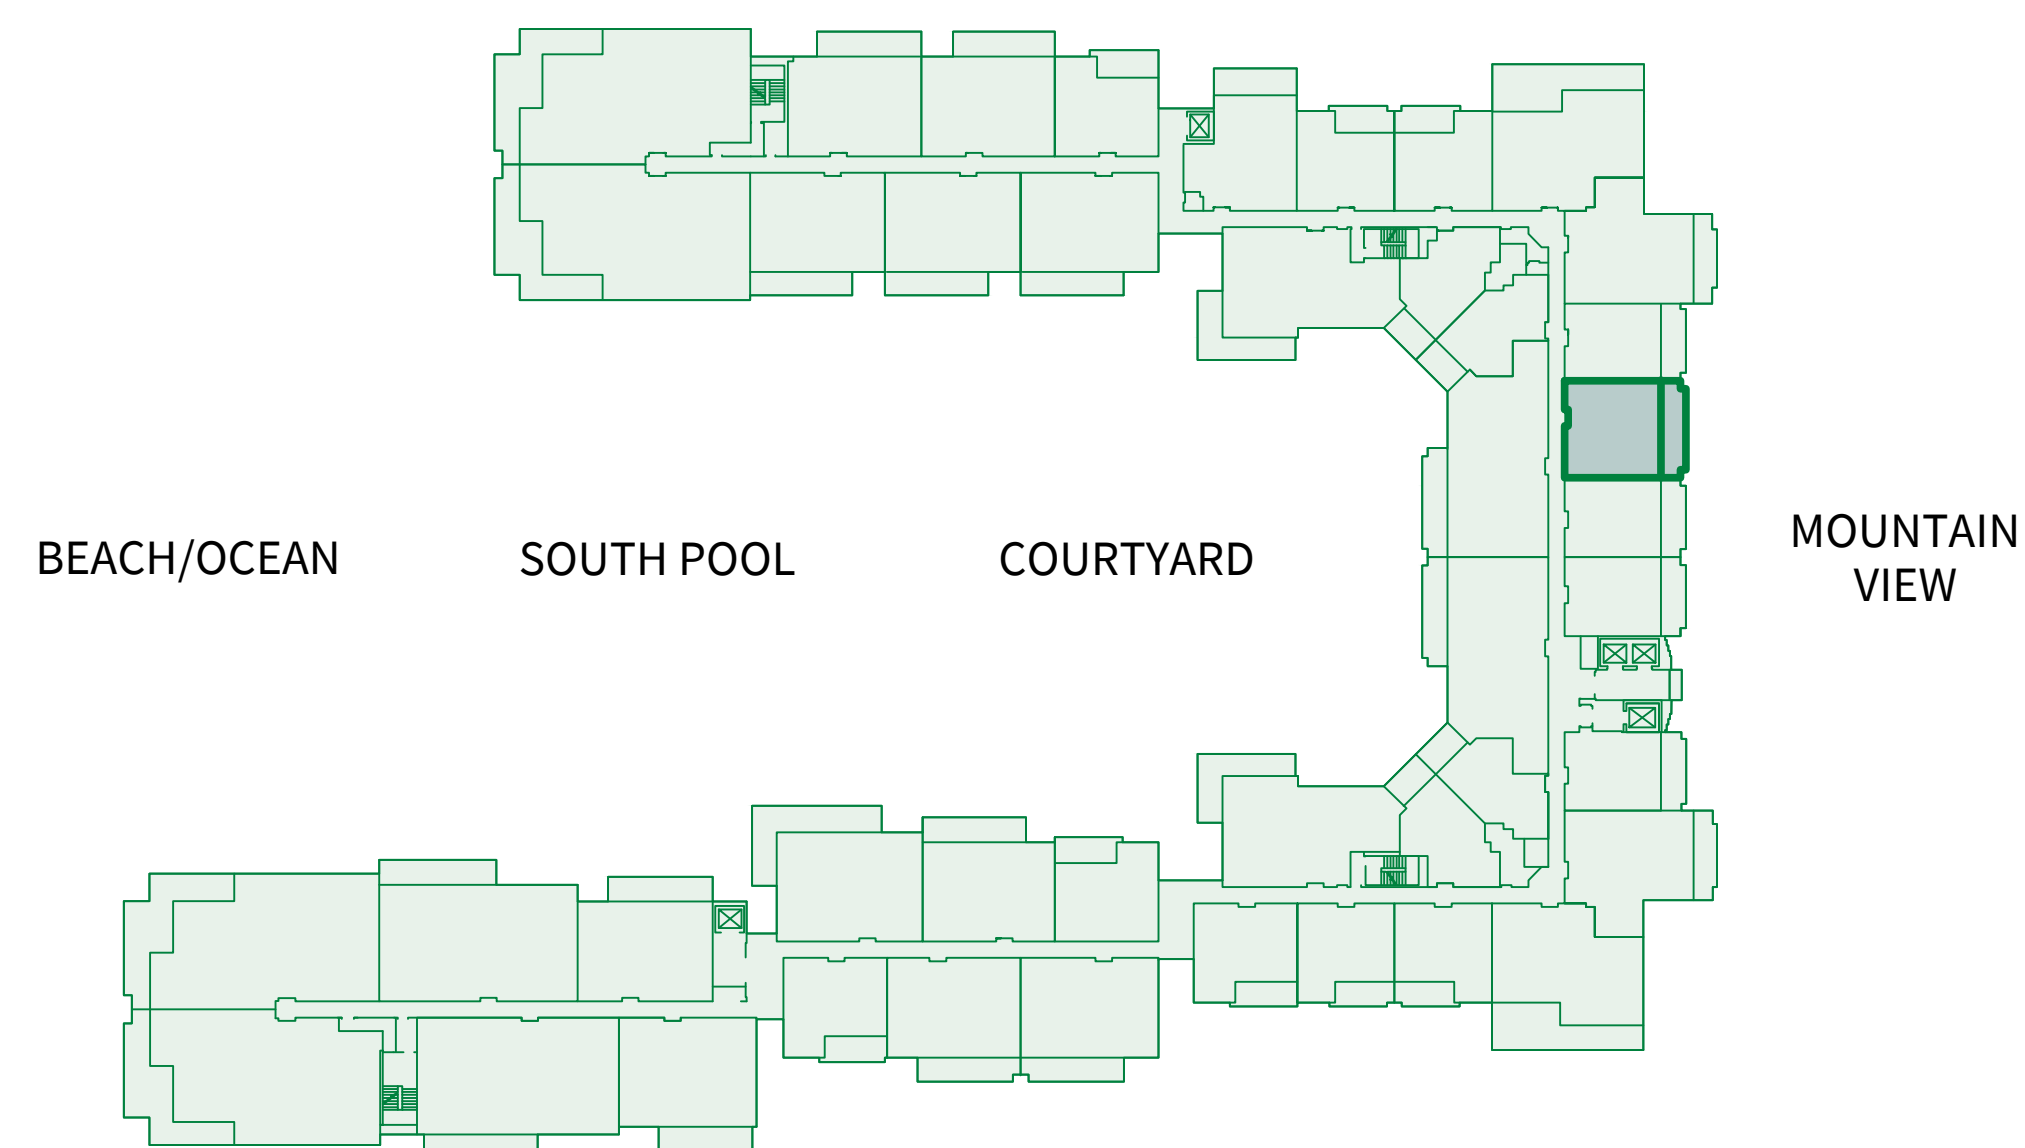

ONE BEDROOM Plan B3-ADA

765 sq.ft. Interior

205 sq.ft. Lanai

(1 of 4)

Suites: 330, 430, 530, 630

Island

Sotheby's
INTERNATIONAL REALTY