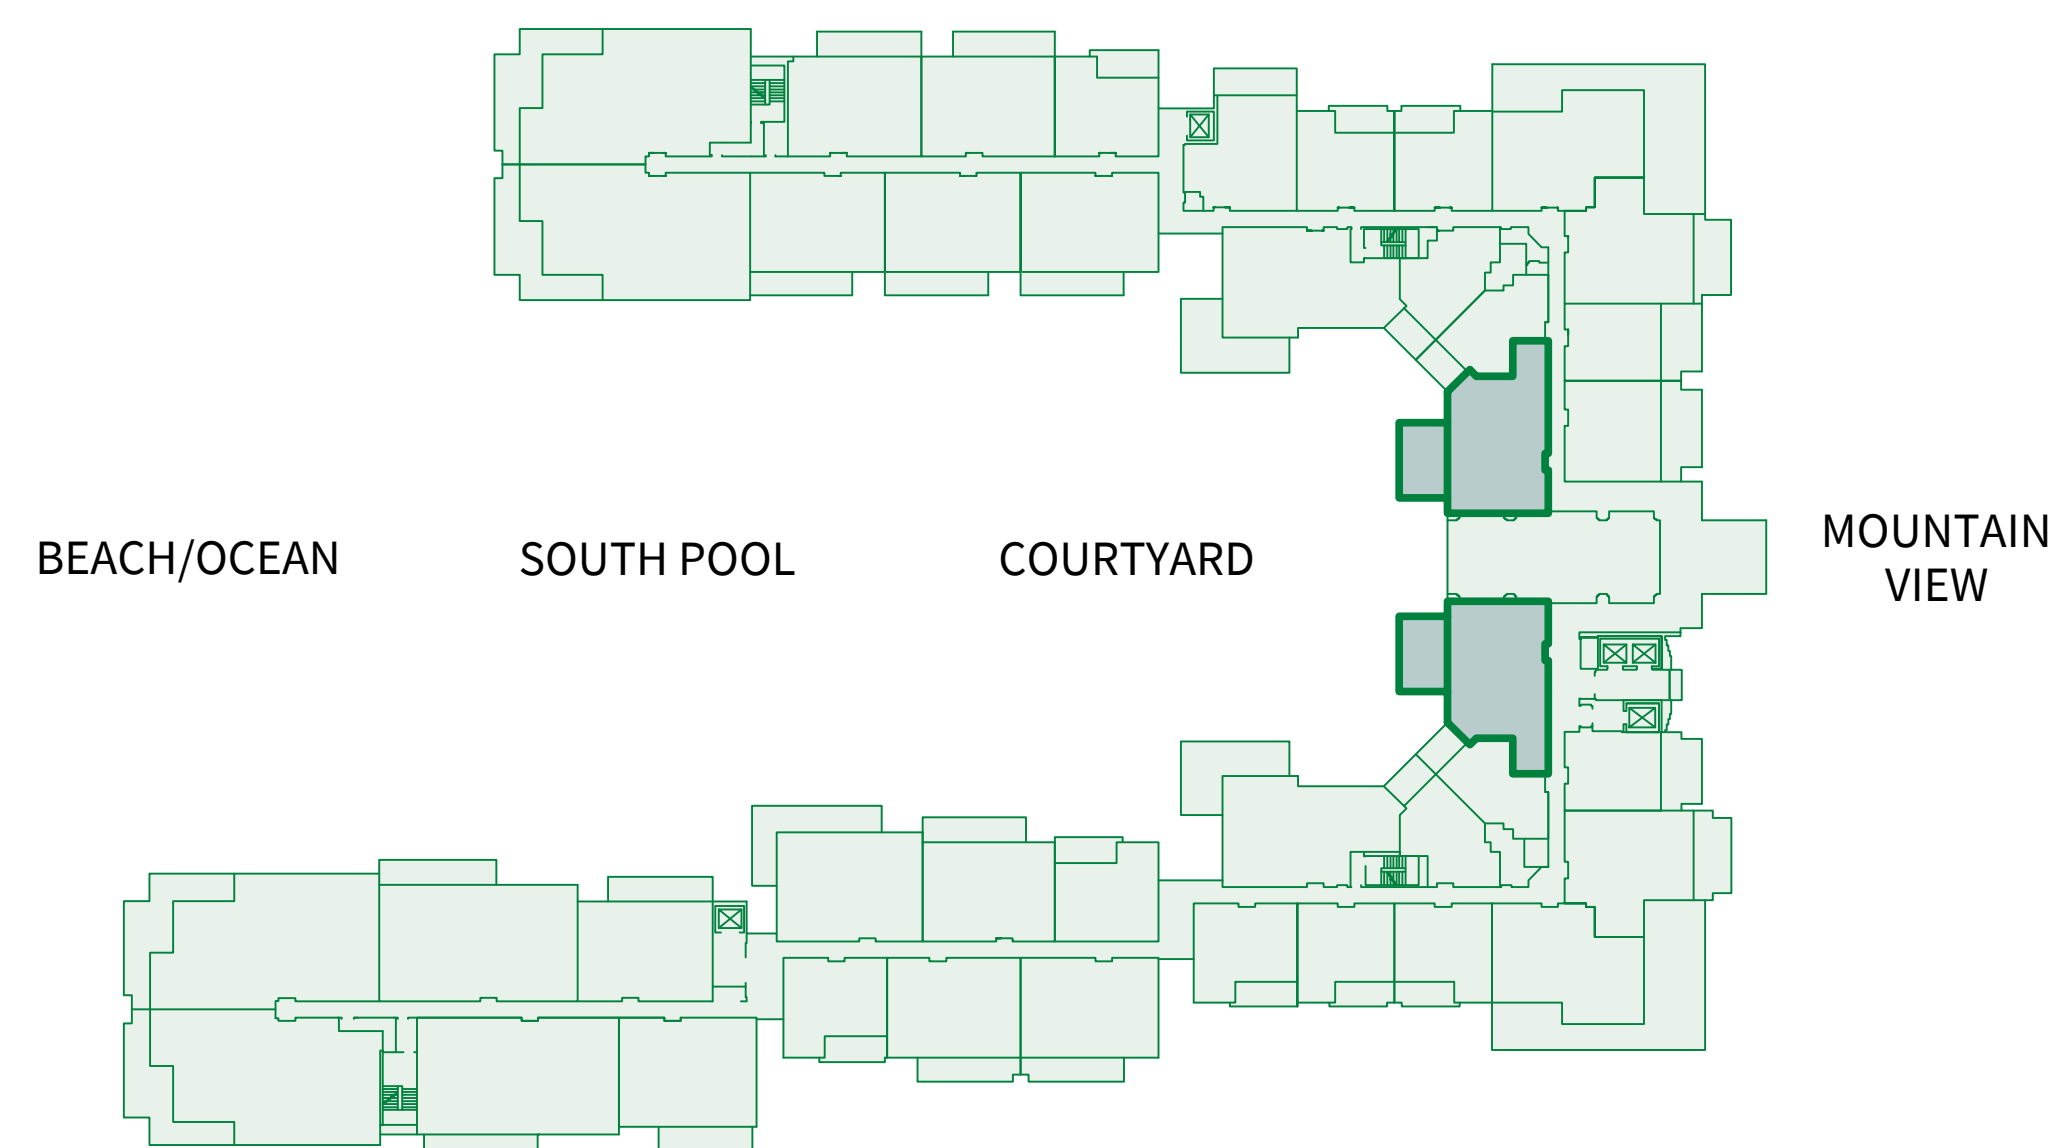

TWO BEDROOM Plan C8

1,290 sq.ft. Interior
115 sq.ft. Lanai
(1 of 2)
Suites: 919, 937

TWO BEDROOM Plan C7

1,195 sq.ft. Interior
195 sq.ft. Lanai
(1 of 1)
Suites: 842

TWO BEDROOM Plan C6

1,200 sq.ft. Interior
330 sq.ft. Lanai
(1 of 2)
Suites: 225, 229