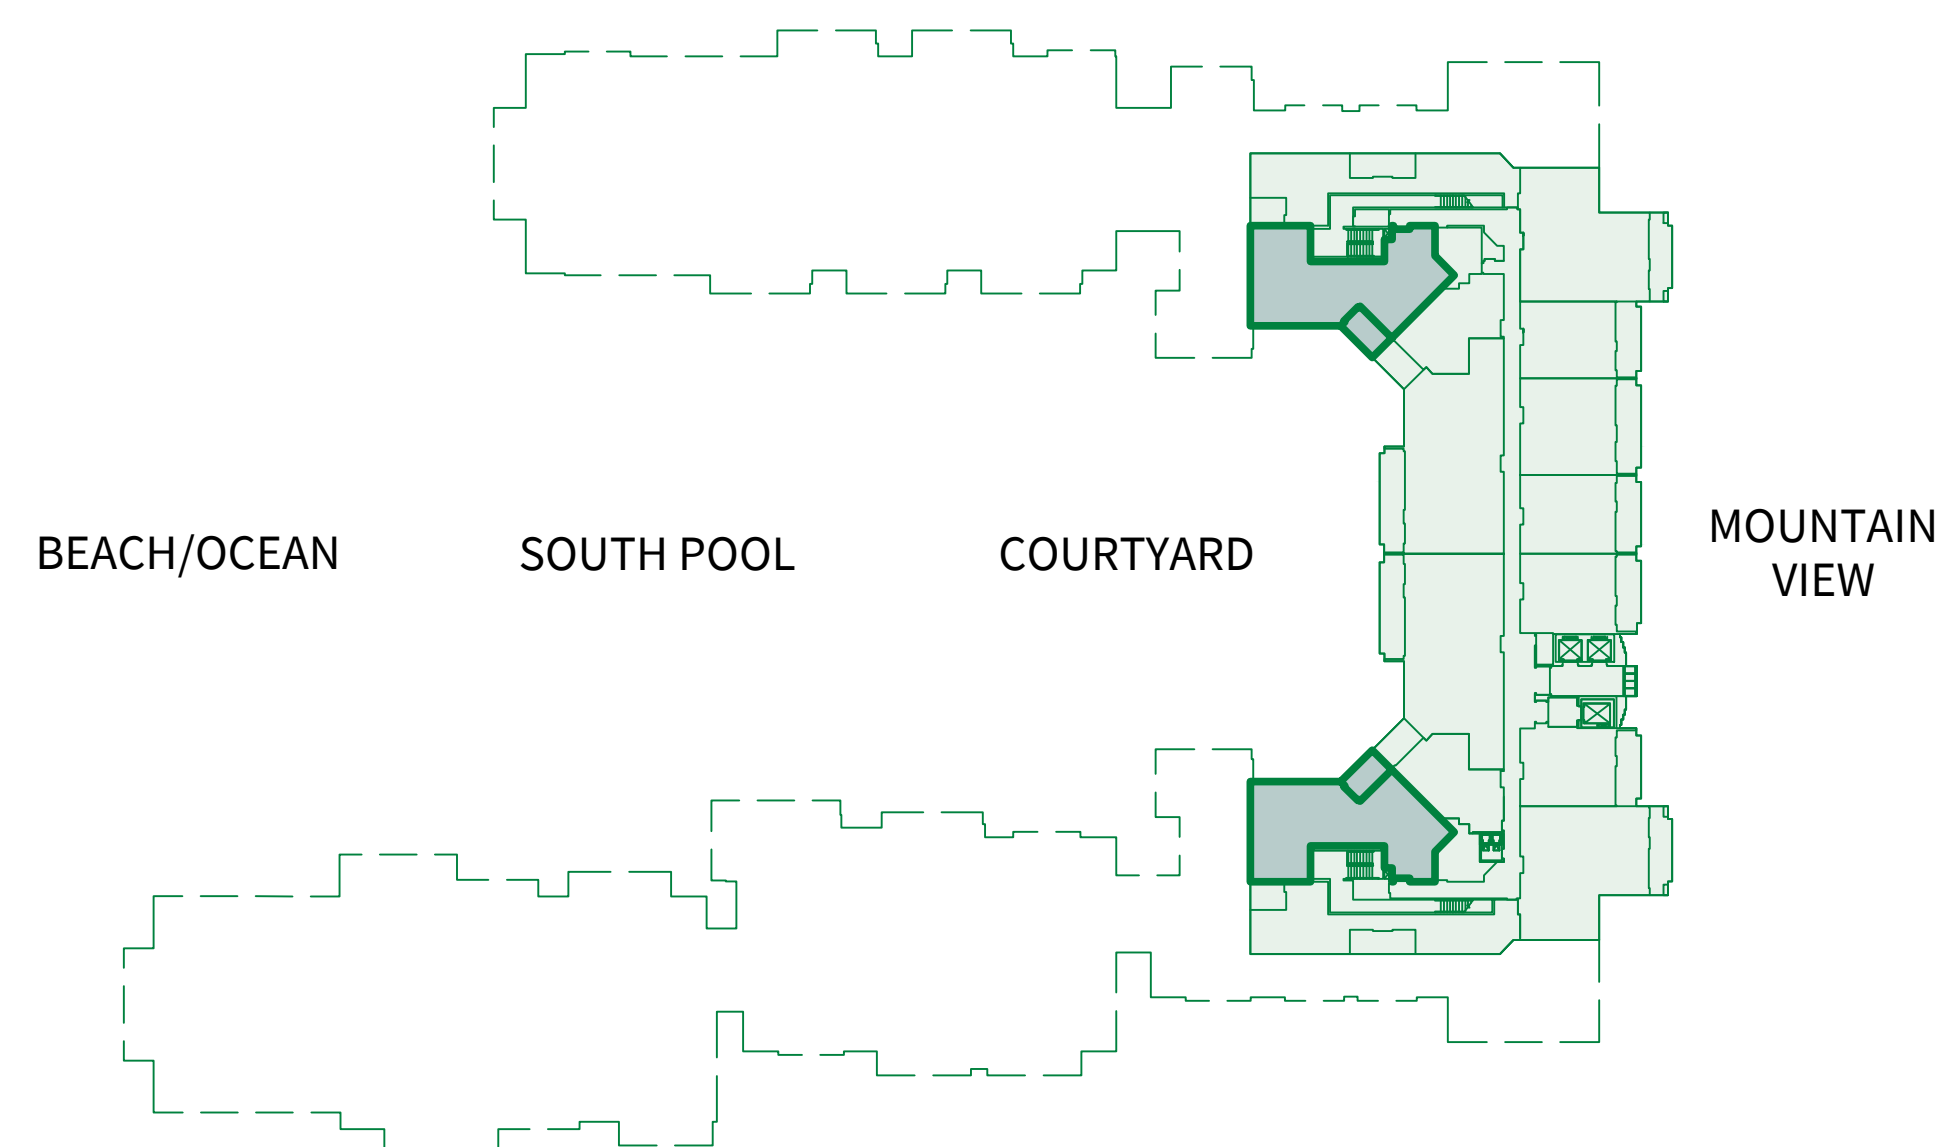

TWO BEDROOM Plan C8

1,290 sq.ft. Interior
115 sq.ft. Lanai
(1 of 2)
Suites: 919, 937