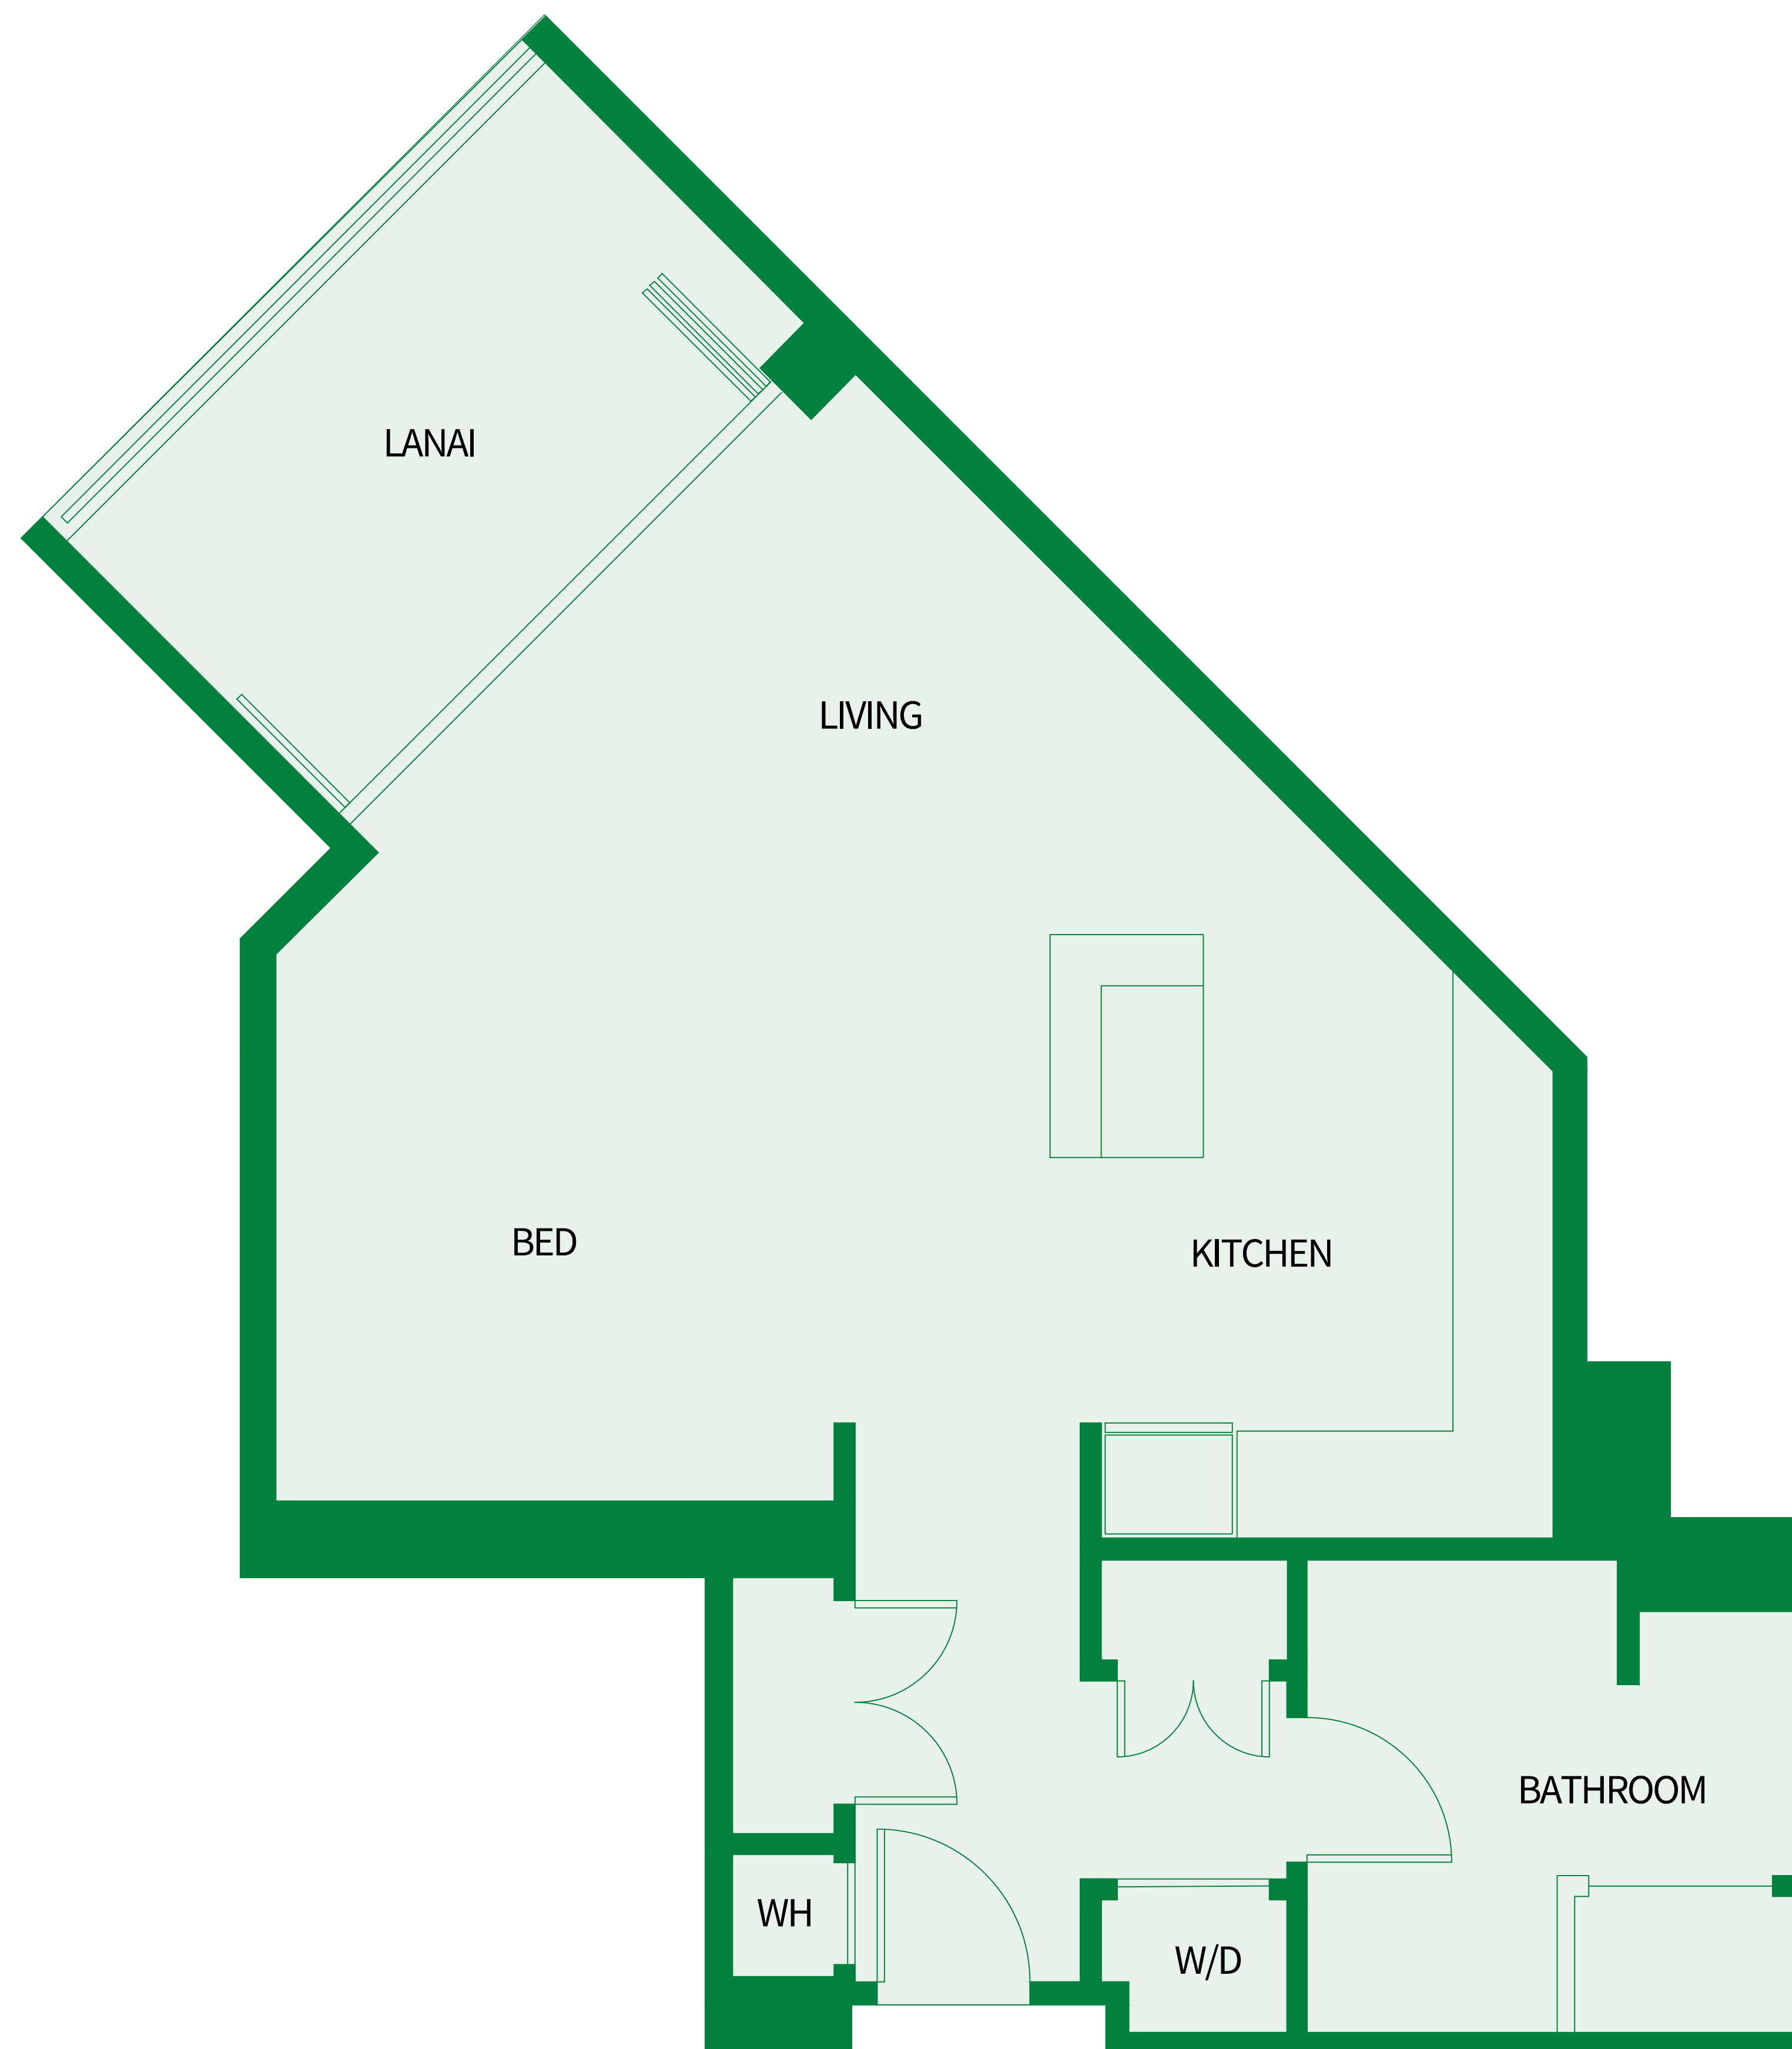

(1 of 52)

Suites: 108, 113, 114, 116, 138,
140, 208, 213, 214, 216,
218, 238, 240, 308, 313,
314, 316, 318, 338, 340,
408, 413, 414, 416, 418,
438, 440, 508, 513, 514,
516, 518, 538, 540, 608,
613, 614, 616, 618, 638,
640, 708, 713, 714, 716,
718, 738, 740, 816, 818,
838, 840

STUDIO

Plan A1a

595 sq.ft. Interior

114 sq.ft. Lanai

(1 of 10)

Suites: 219, 237, 519, 537, 619,
637, 719, 737, 819, 837

Island 

Sotheby's
INTERNATIONAL REALTY

STUDIO

Plan A1a-ADA

595 sq.ft. Interior

114 sq.ft. Lanai

(1 of 4)

Suites: 319, 337, 419, 437

STUDIO Plan A1

583 sq.ft. Interior

114 sq.ft. Lanai

(1 of 16)

Suites: 223, 233, 323, 333,
423, 433, 523, 533,
623, 633, 723, 733,
823, 833, 923, 933