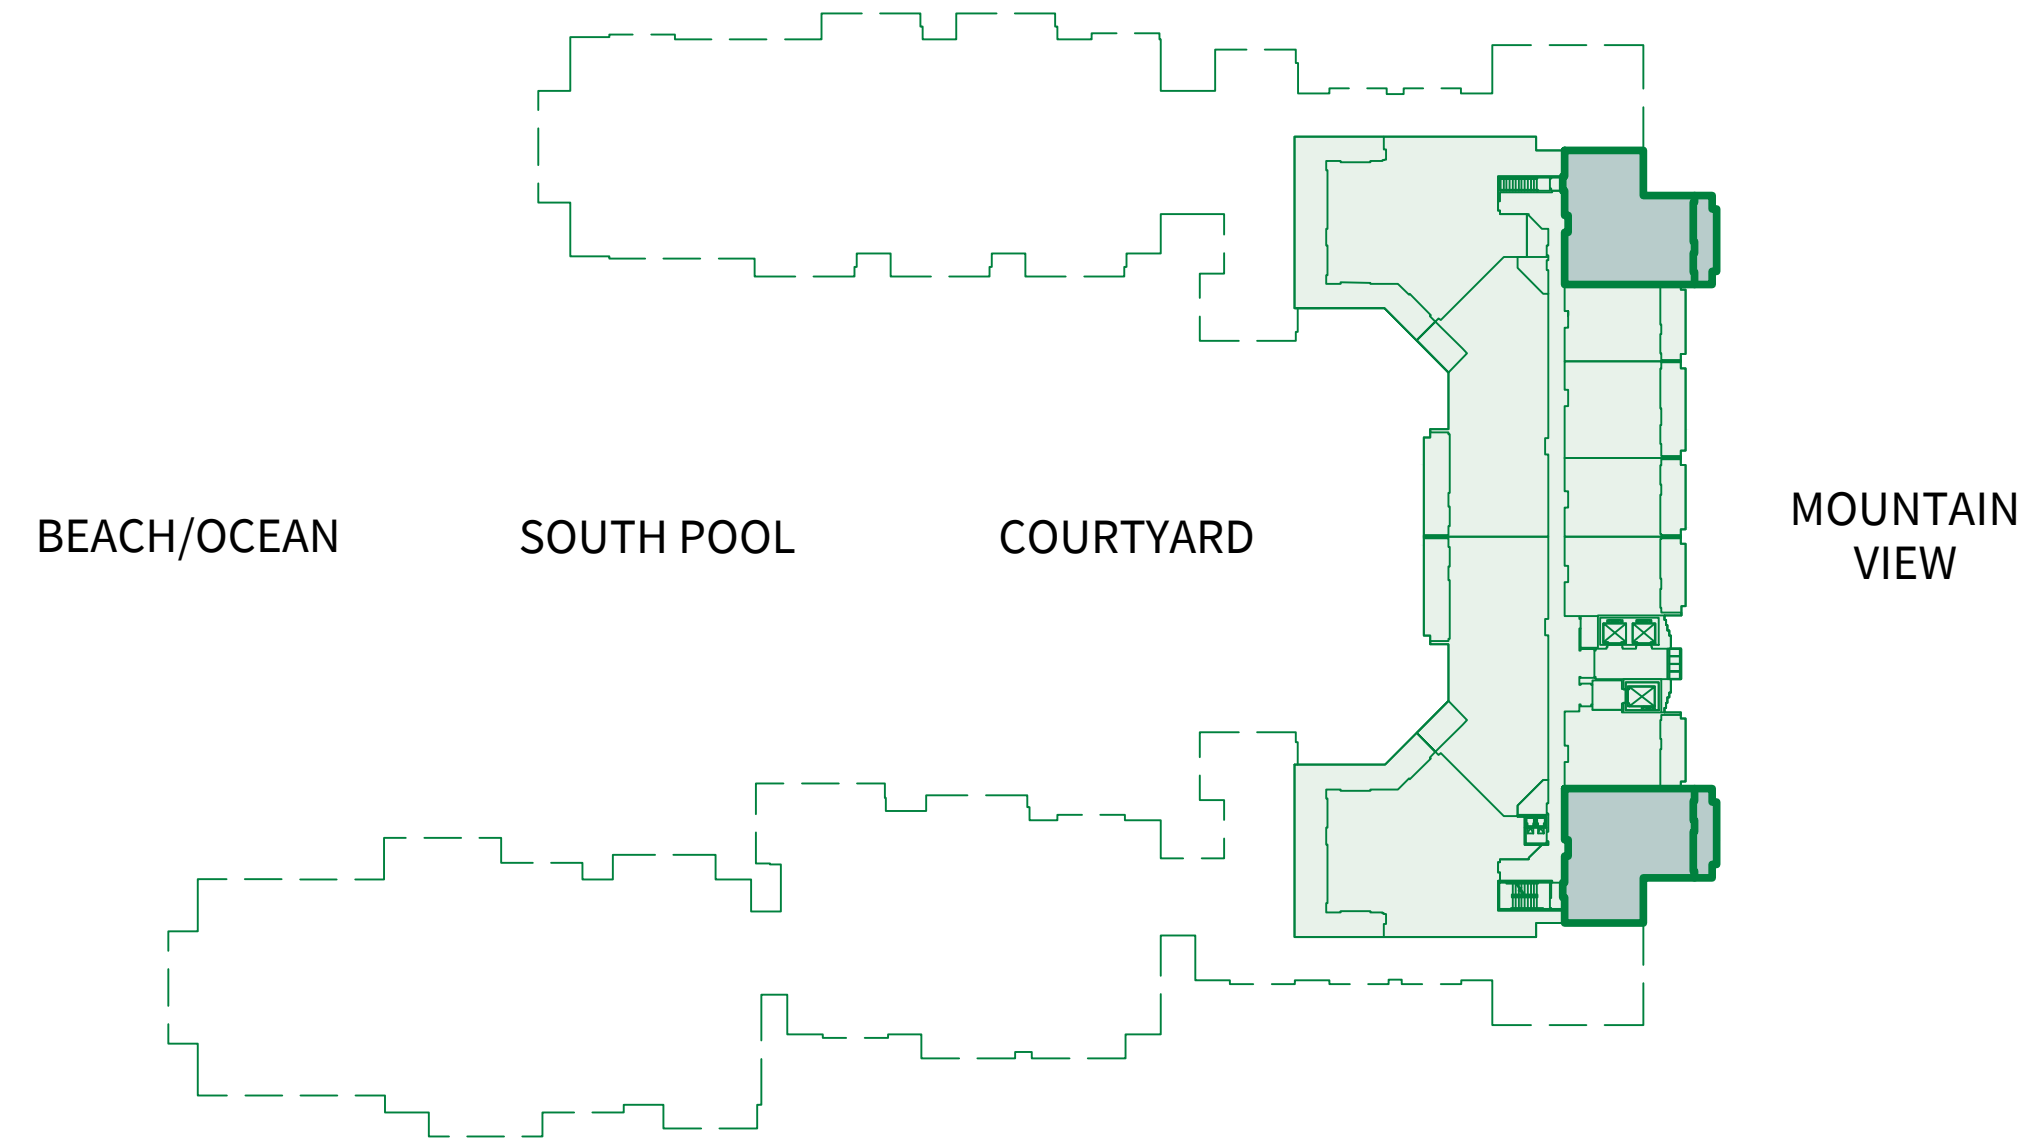

Suites: 320, 336, 420, 436

Island 

Sotheby's
INTERNATIONAL REALTY

TWO BEDROOM Plan C2a

1,235 sq.ft. Interior

190 sq.ft. Lanai

(1 of 4)

Suites: 922, 934, 1022, 1034