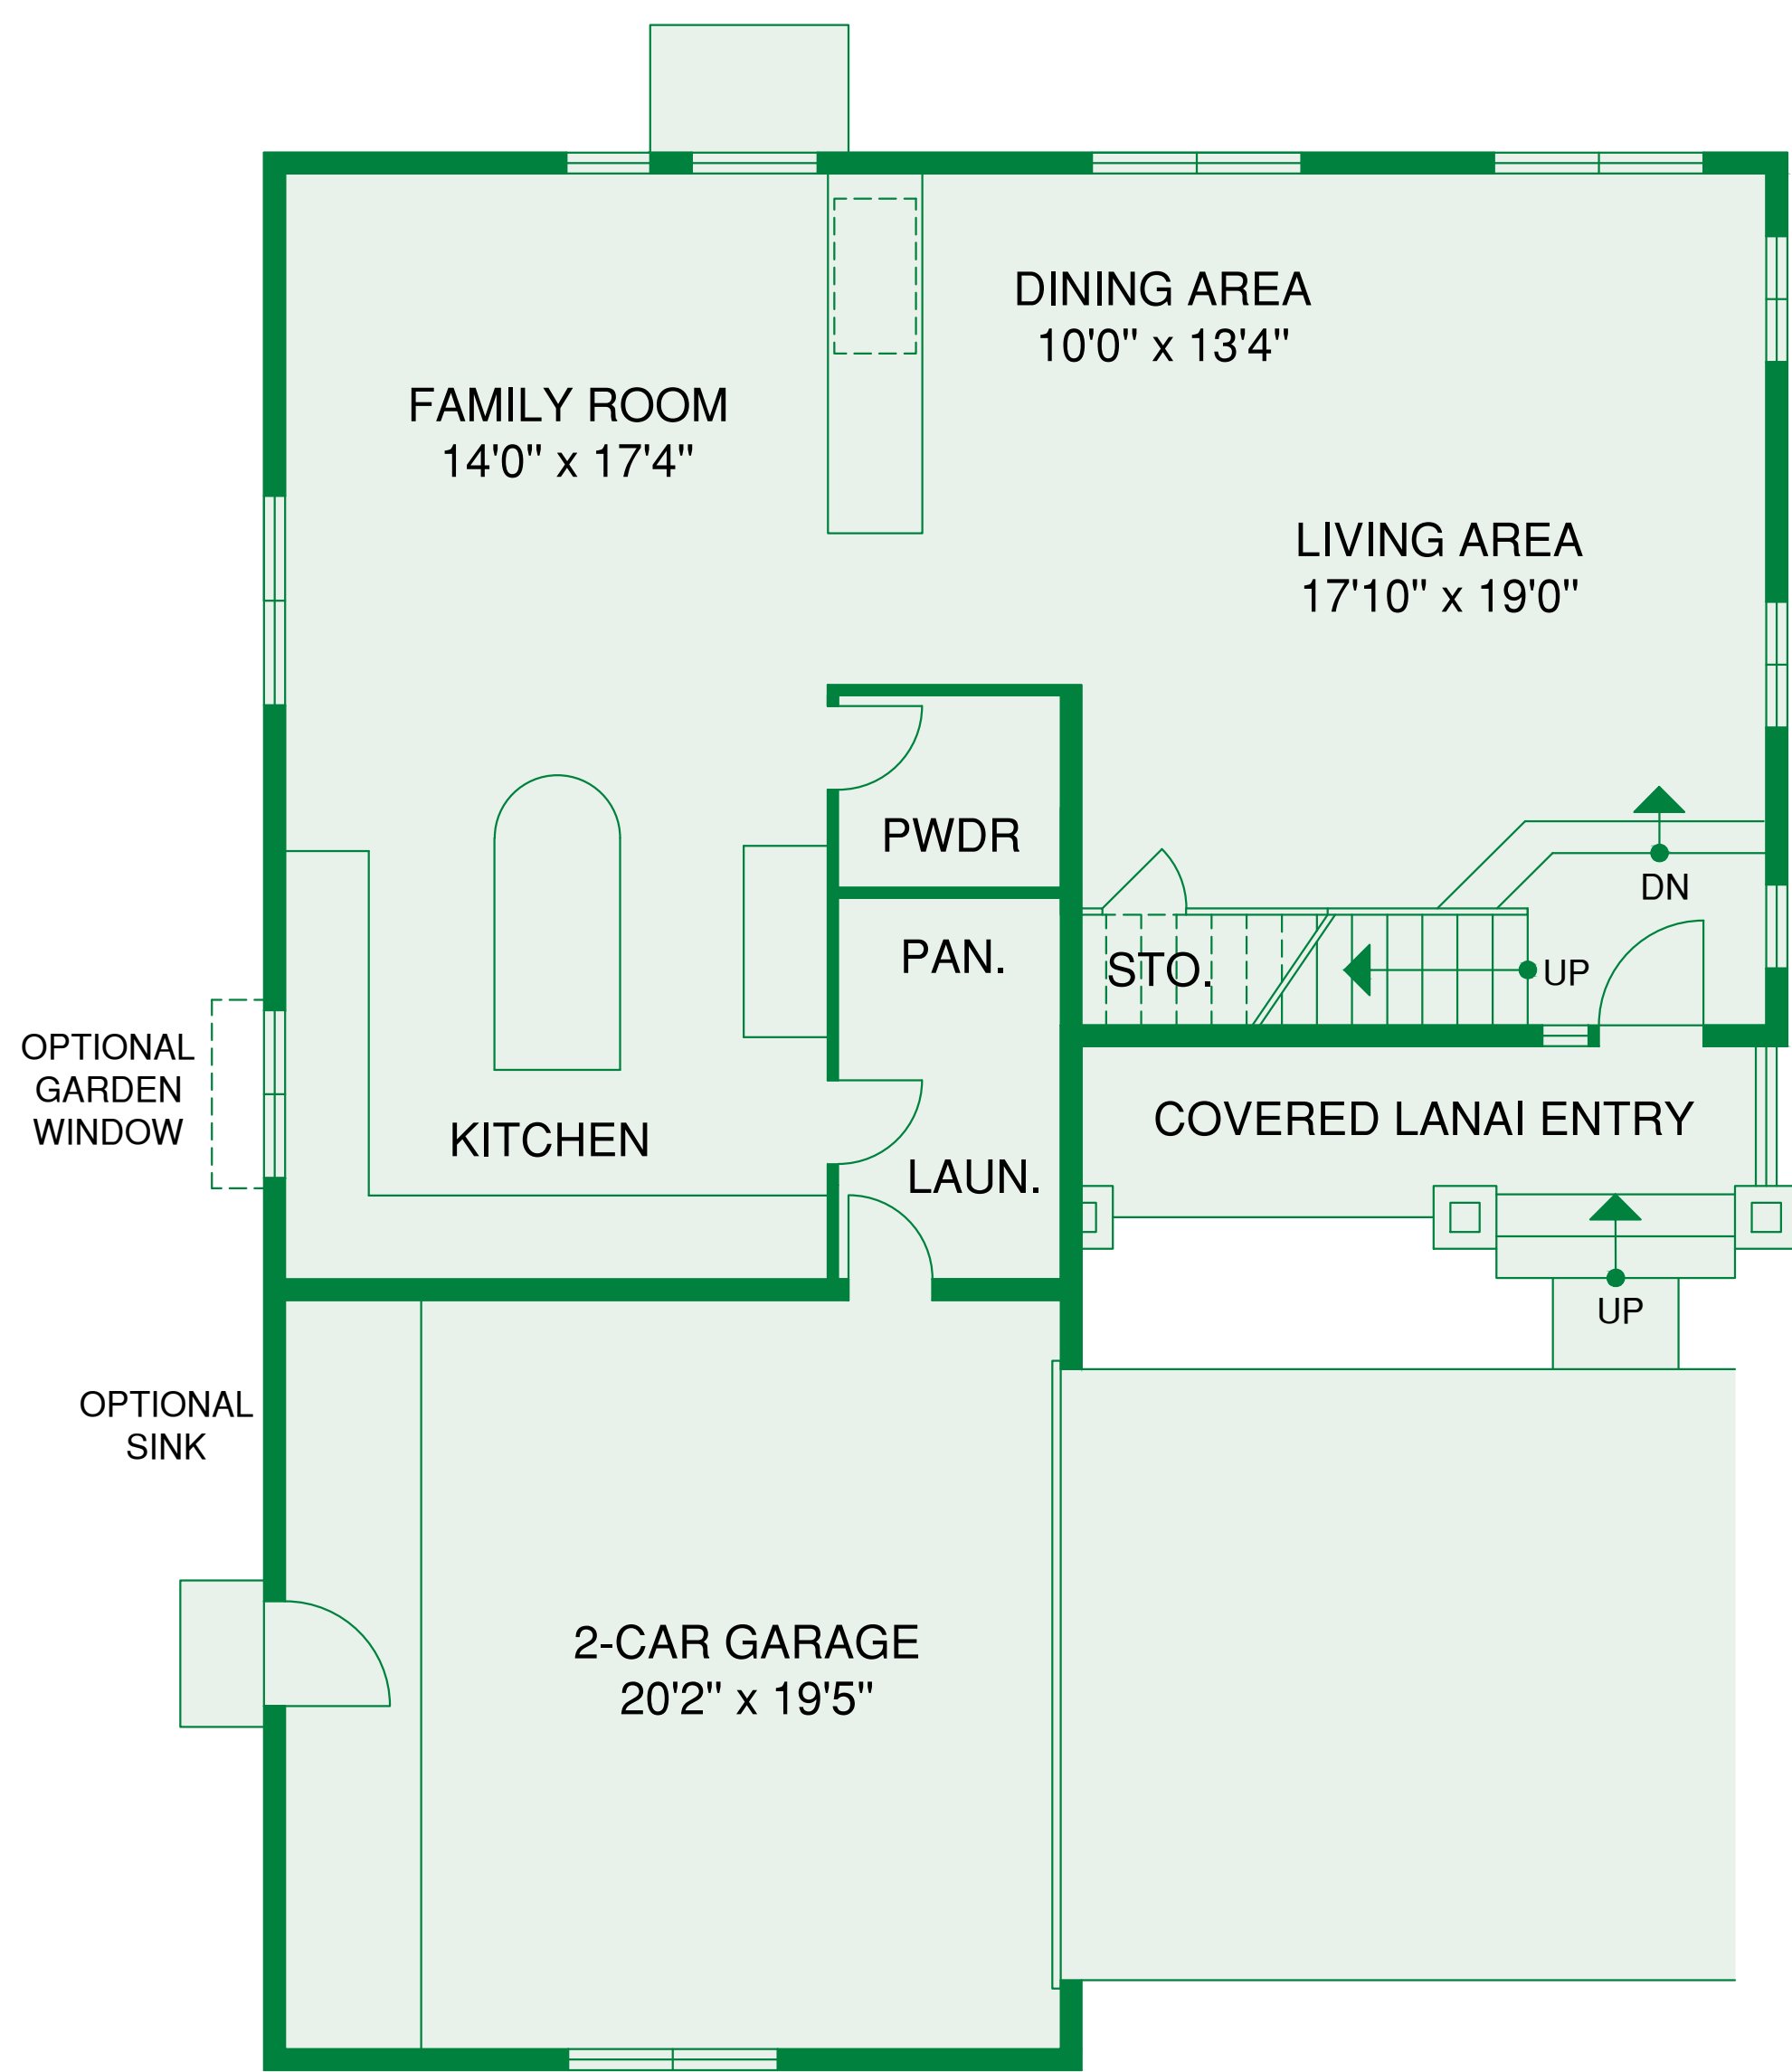

# HAWAII KAI LEOLANI

Luxury Homes • Built Starting 2003

FIRST FLOOR

SECOND FLOOR

OPTION 1  
EXTENDED MASTER BEDROOM SUITE  
(COMBINED WITH BEDROOM 5)

OPTION 2  
SECOND FLOOR  
ENTERTAINMENT AREA

OPTION 3  
SECOND MASTER SUITE  
WITH FULL BATH 3  
(BEDROOMS 3 & 4 COMBINED)

OPTION 4  
COVERED LANAI FIRST FLOOR (295 sq.f.)

OPTION 4  
COVERED LANAI FIRST FLOOR (240 sq.f.)

## Toccata

5 Bedroom / 2.5 Bath  
 Living - 2,495 sq.ft.  
 Garage - 408 sq.ft.  
 Entry Lanai - 85 sq.ft.  
 Total - 2,988 sq.ft.