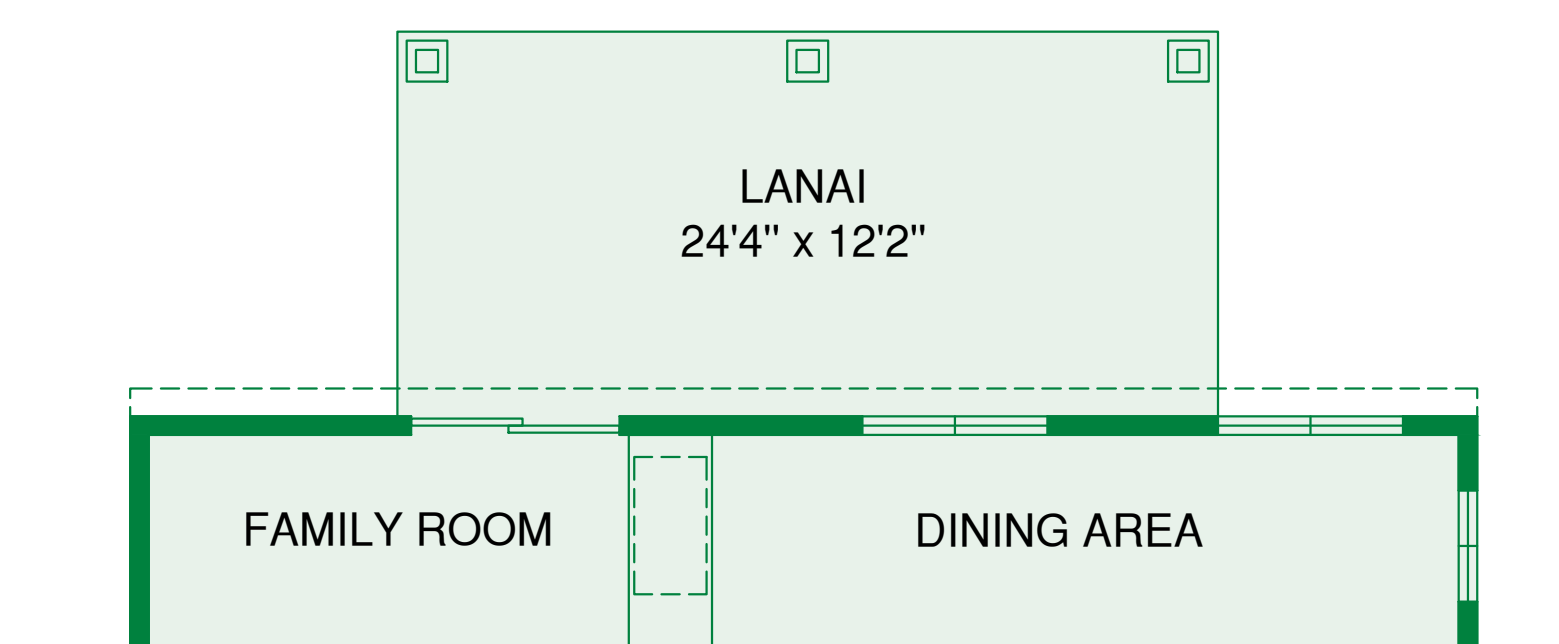

# HAWAII KAI LEOLANI

Luxury Homes • Built Starting 2003

FIRST FLOOR

SECOND FLOOR

OPTION 1  
EXTENDED MASTER BEDROOM SUITE  
(COMBINED WITH BEDROOM 5)

OPTION 2  
SECOND FLOOR  
ENTERTAINMENT AREA

OPTION 3  
SECOND MASTER SUITE  
WITH FULL BATH 3  
(BEDROOMS 3 & 4 COMBINED)

OPTION 4  
COVERED LANAI FIRST FLOOR (295 sq.f.)

OPTION 4  
COVERED LANAI FIRST FLOOR (240 sq.f.)

## Toccata

5 Bedroom / 2.5 Bath  
 Living - 2,495 sq.ft.  
 Garage - 408 sq.ft.  
 Entry Lanai - 85 sq.ft.  
 Total - 2,988 sq.ft.