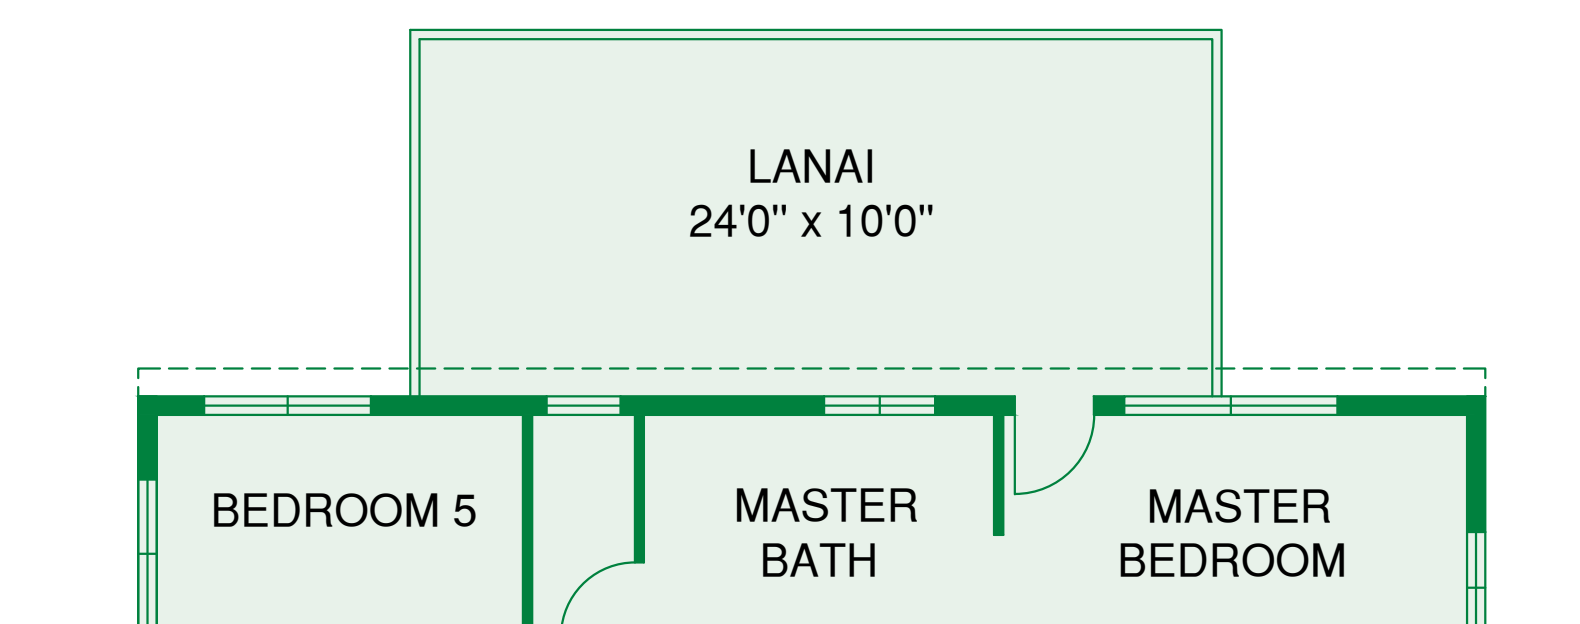

# HAWAII KAI LEOLANI

Luxury Homes • Built Starting 2003

FIRST FLOOR

SECOND FLOOR

OPTION 1  
EXTENDED MASTER BEDROOM SUITE  
(COMBINED WITH BEDROOM 5)

OPTION 2  
SECOND FLOOR  
ENTERTAINMENT AREA

OPTION 3  
SECOND MASTER SUITE  
WITH FULL BATH 3  
(BEDROOMS 3 & 4 COMBINED)

OPTION 4  
COVERED LANAI FIRST FLOOR (295 sq.f.)

OPTION 4  
COVERED LANAI FIRST FLOOR (240 sq.f.)

## Toccata

5 Bedroom / 2.5 Bath  
 Living - 2,495 sq.ft.  
 Garage - 408 sq.ft.  
 Entry Lanai - 85 sq.ft.  
 Total - 2,988 sq.ft.