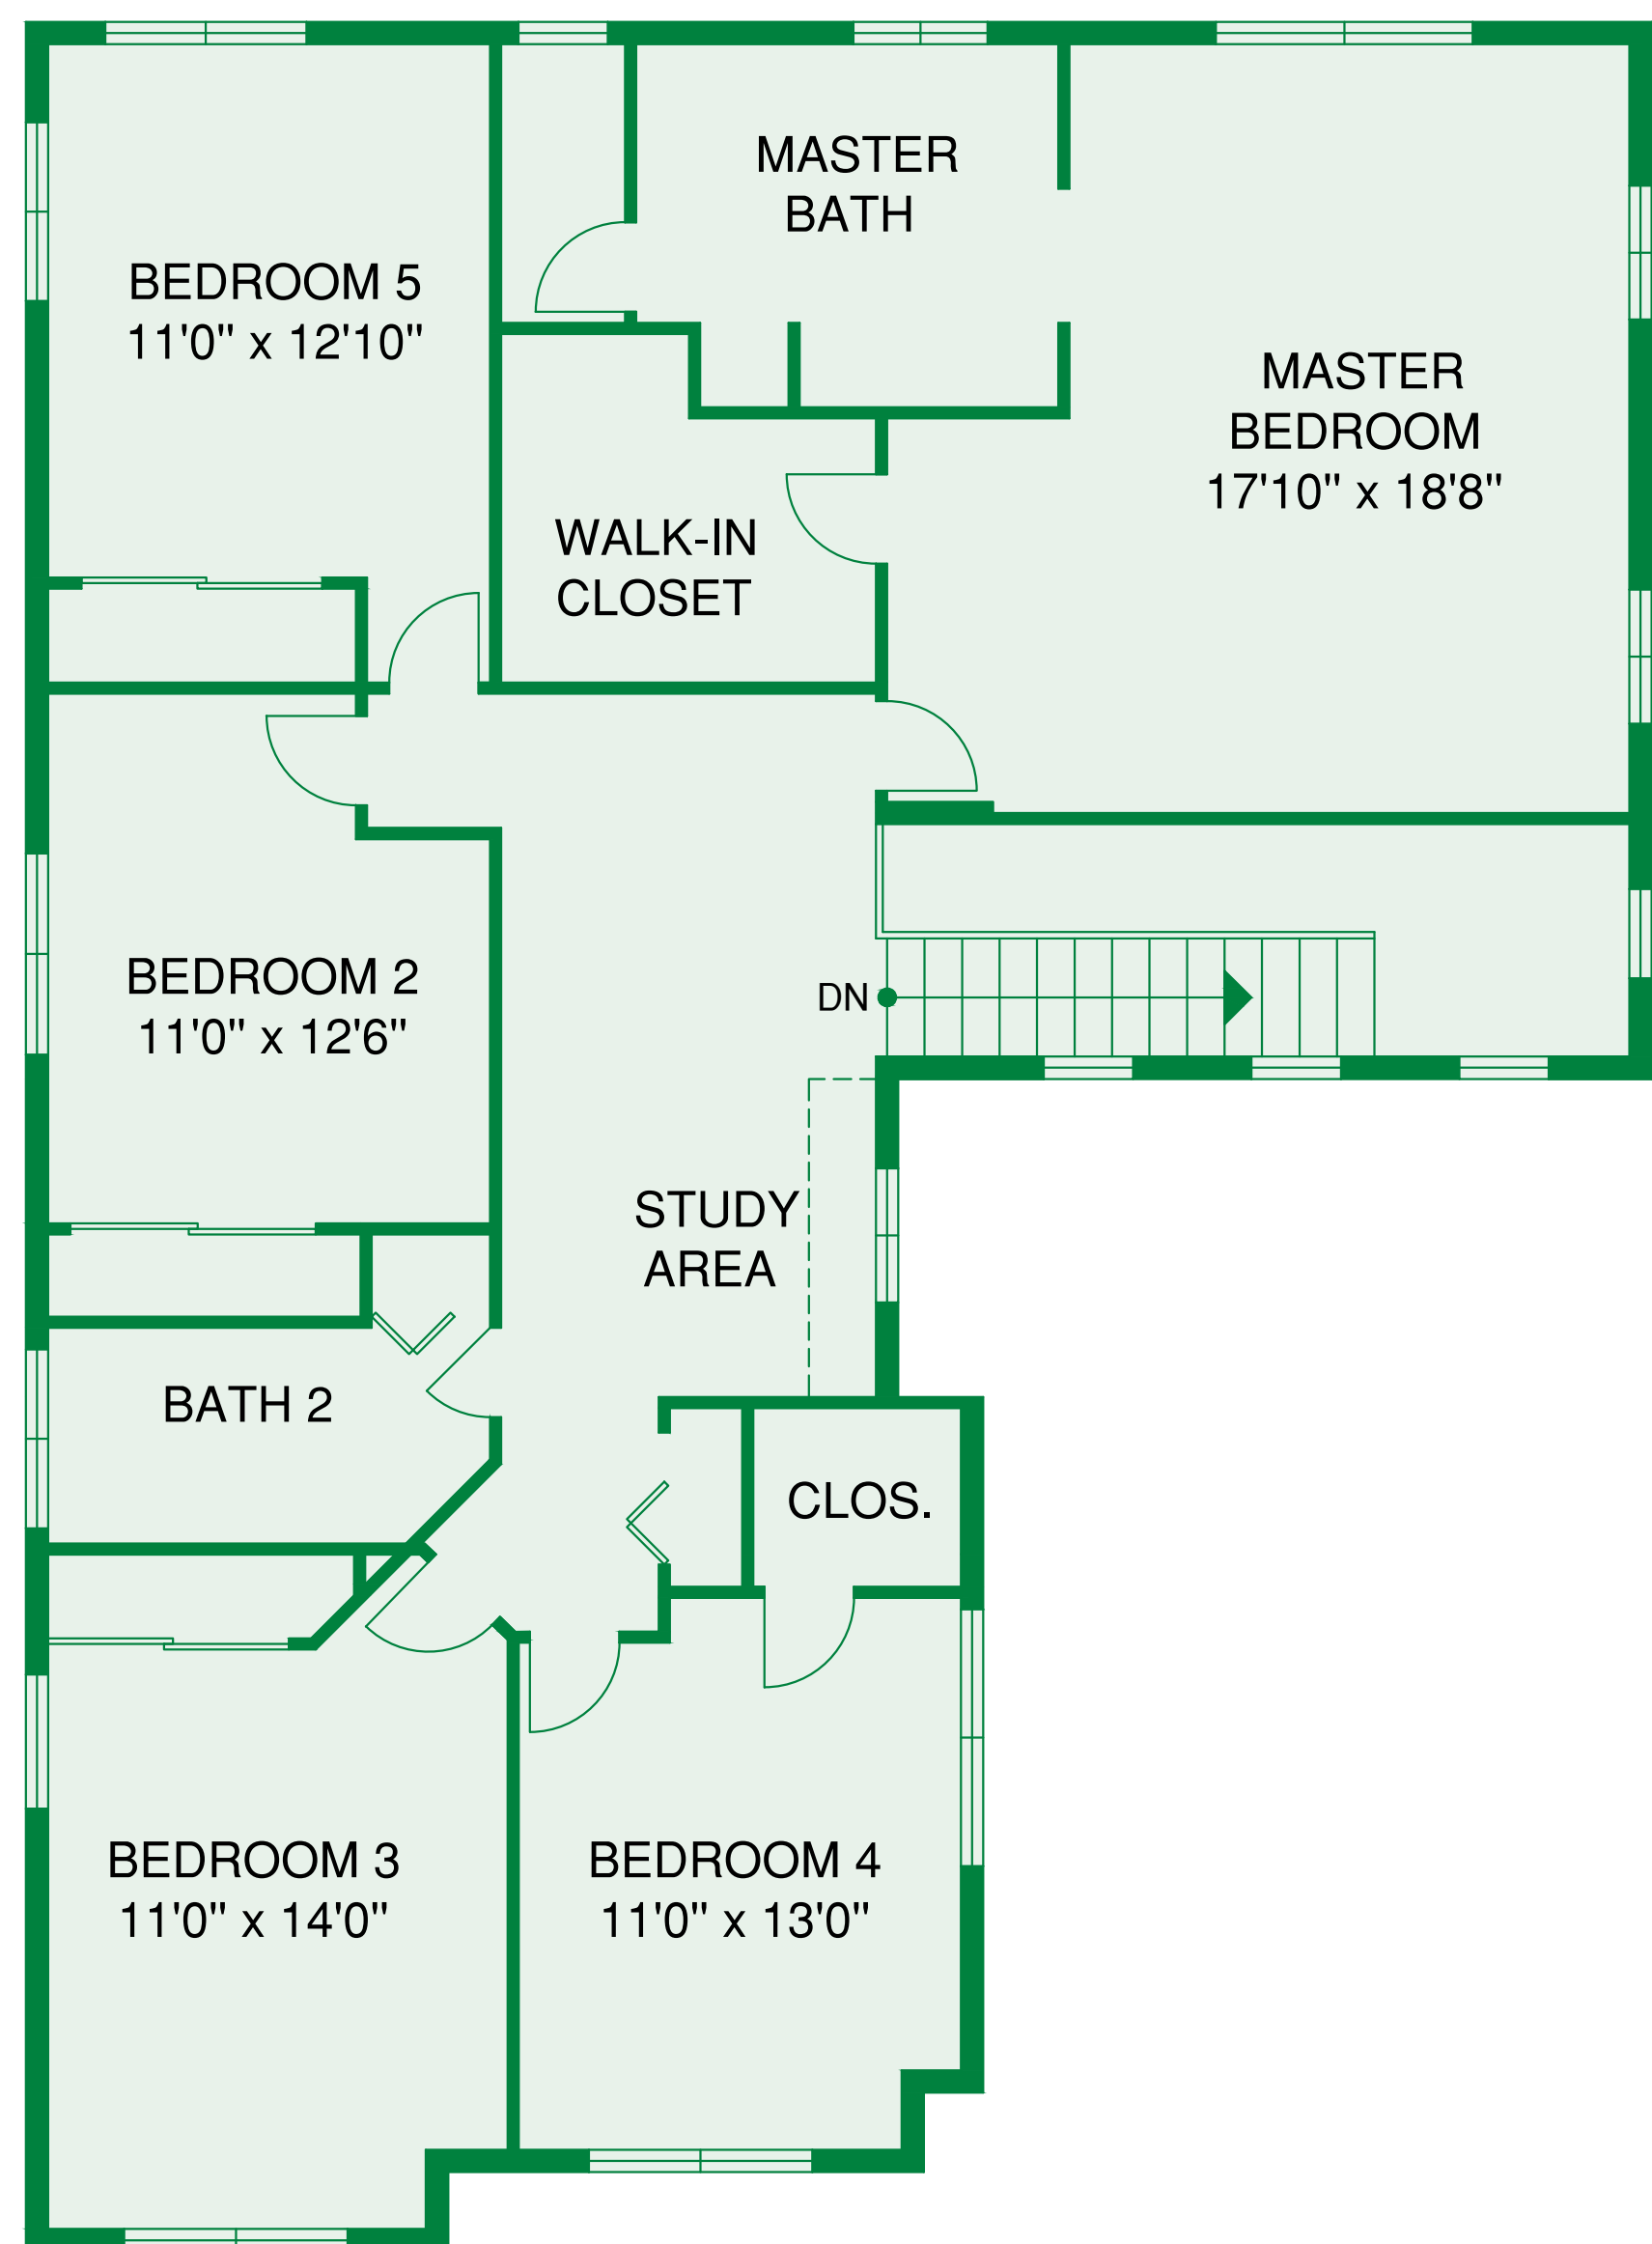

# HAWAII KAI LEOLANI

Luxury Homes • Built Starting 2003

FIRST FLOOR

SECOND FLOOR

OPTION 1  
EXTENDED MASTER BEDROOM SUITE  
(COMBINED WITH BEDROOM 5)

OPTION 2  
SECOND FLOOR  
ENTERTAINMENT AREA

OPTION 3  
SECOND MASTER SUITE  
WITH FULL BATH 3  
(BEDROOMS 3 & 4 COMBINED)

OPTION 4  
COVERED LANAI FIRST FLOOR (295 sq.f.)

OPTION 4  
COVERED LANAI FIRST FLOOR (240 sq.f.)

## Toccata

5 Bedroom / 2.5 Bath  
 Living - 2,495 sq.ft.  
 Garage - 408 sq.ft.  
 Entry Lanai - 85 sq.ft.  
 Total - 2,988 sq.ft.