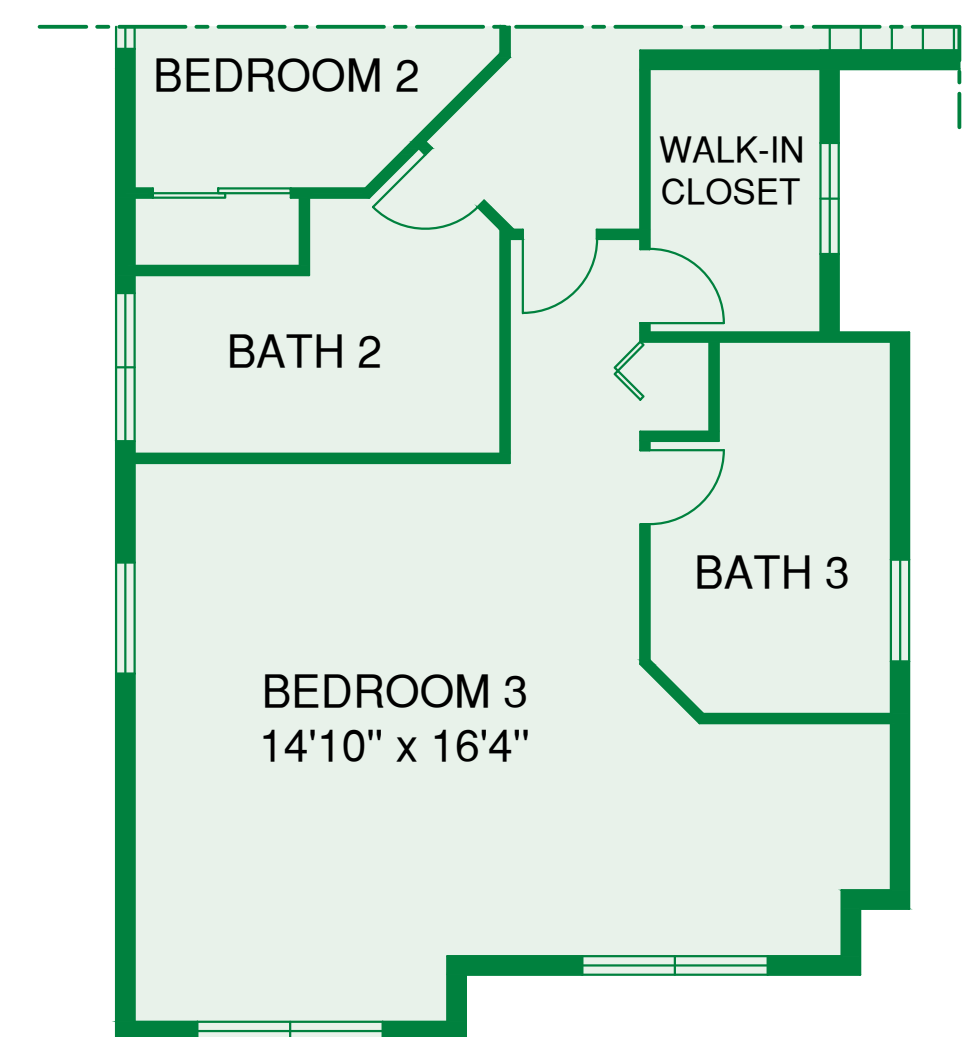

# HAWAII KAI LEOLANI

Luxury Homes • Built Starting 2003

FIRST FLOOR

SECOND FLOOR

OPTION 1  
EXTENDED MASTER BEDROOM SUITE  
(COMBINED WITH BEDROOM 5)

OPTION 2  
SECOND FLOOR  
ENTERTAINMENT AREA

OPTION 3  
SECOND MASTER SUITE  
WITH FULL BATH 3  
(BEDROOMS 3 & 4 COMBINED)

OPTION 4  
COVERED LANAI FIRST FLOOR (295 sq.f.)

OPTION 4  
COVERED LANAI FIRST FLOOR (240 sq.f.)

## Toccata

5 Bedroom / 2.5 Bath  
 Living - 2,495 sq.ft.  
 Garage - 408 sq.ft.  
 Entry Lanai - 85 sq.ft.  
 Total - 2,988 sq.ft.