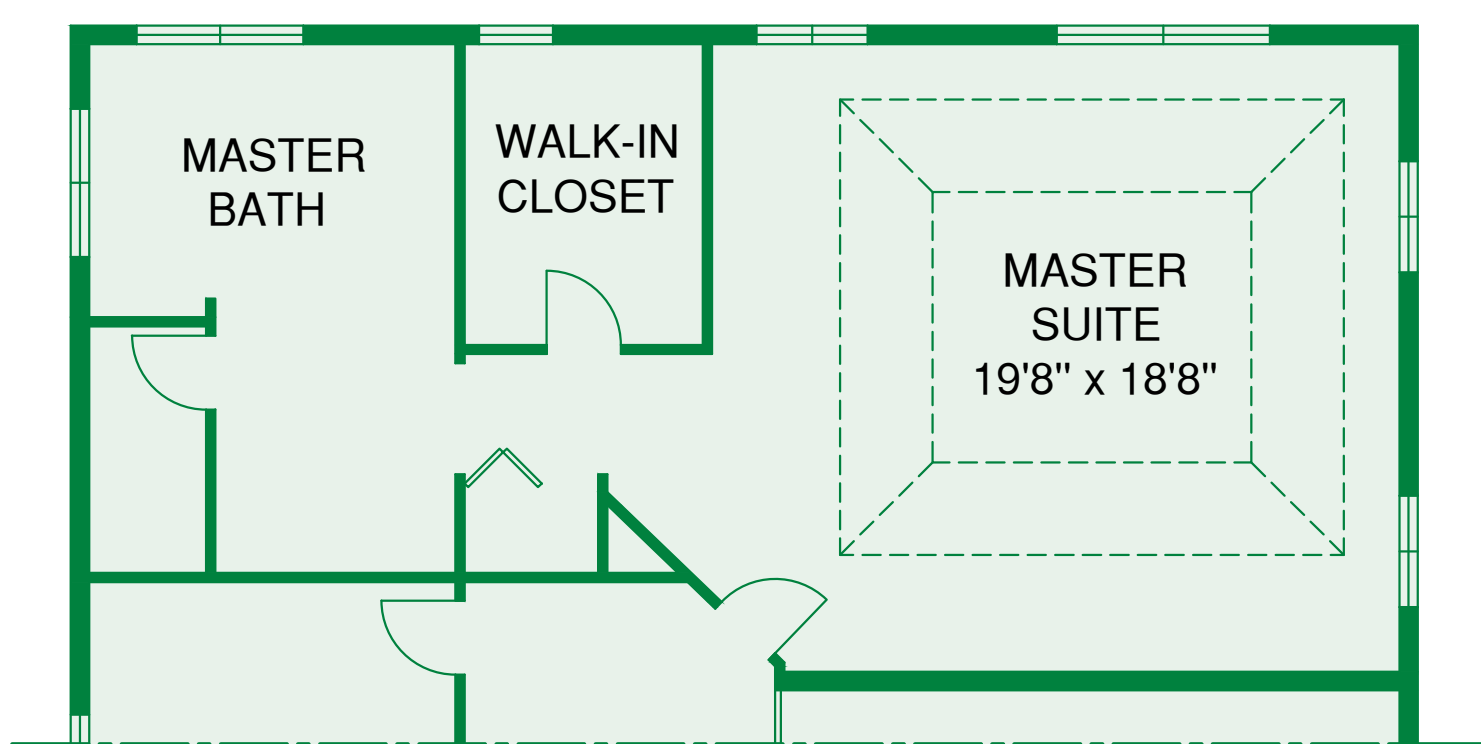

# HAWAII KAI LEOLANI

Luxury Homes • Built Starting 2003

FIRST FLOOR

SECOND FLOOR

OPTION 1  
EXTENDED MASTER BEDROOM SUITE  
(COMBINED WITH BEDROOM 5)

OPTION 2  
SECOND FLOOR  
ENTERTAINMENT AREA

OPTION 3  
SECOND MASTER SUITE  
WITH FULL BATH 3  
(BEDROOMS 3 & 4 COMBINED)

OPTION 4  
COVERED LANAI FIRST FLOOR (295 sq.f.)

OPTION 4  
COVERED LANAI FIRST FLOOR (240 sq.f.)

## Toccata

5 Bedroom / 2.5 Bath  
 Living - 2,495 sq.ft.  
 Garage - 408 sq.ft.  
 Entry Lanai - 85 sq.ft.  
 Total - 2,988 sq.ft.