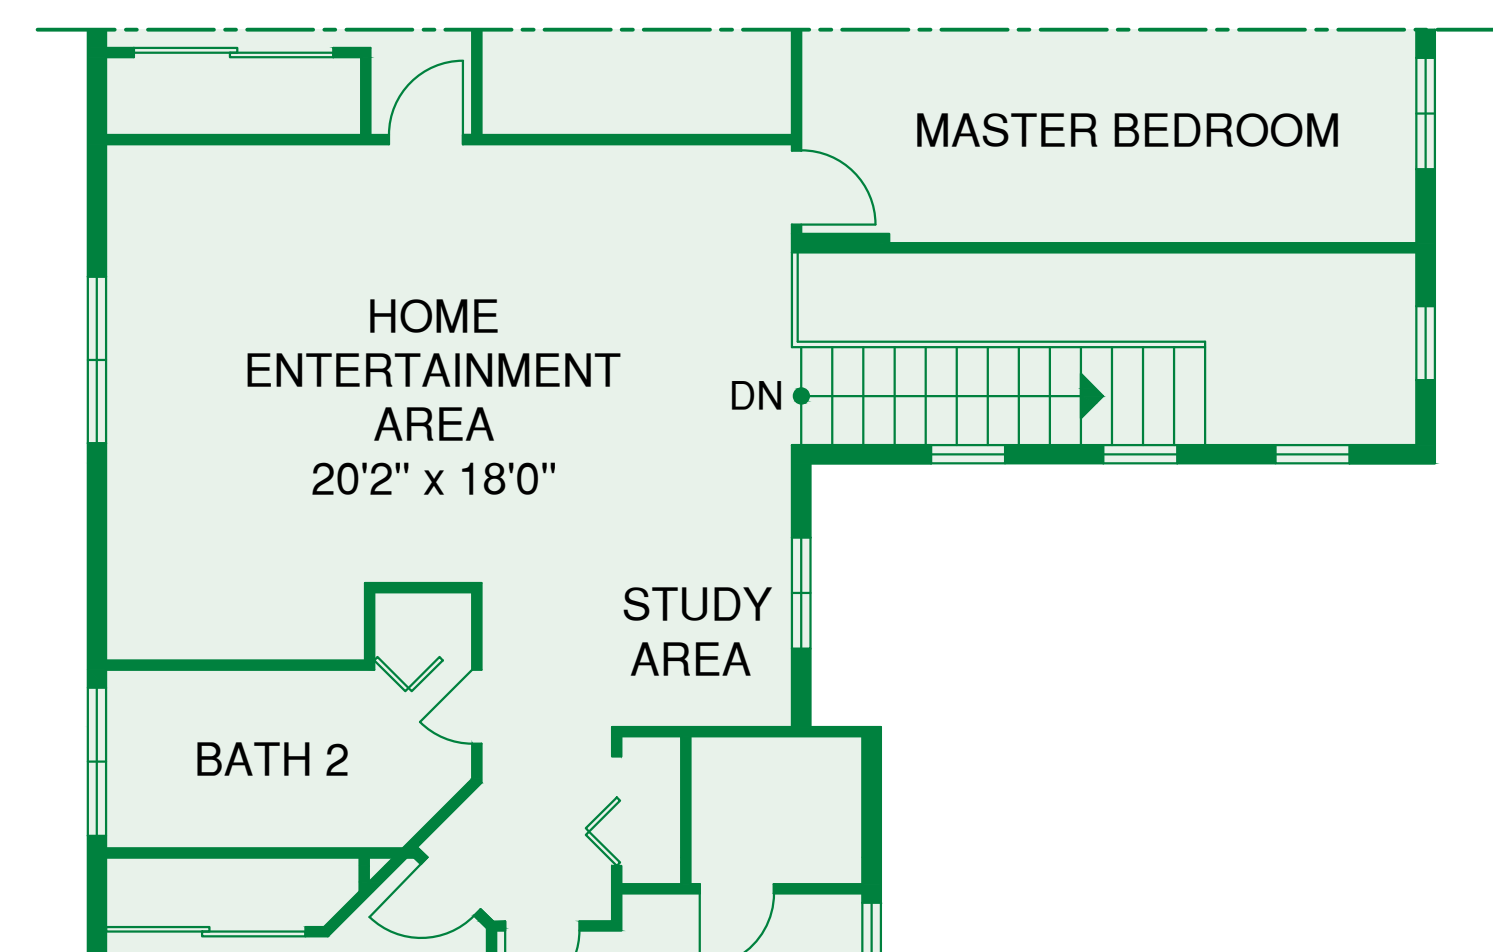

# HAWAII KAI LEOLANI

Luxury Homes • Built Starting 2003

FIRST FLOOR

SECOND FLOOR

OPTION 1  
EXTENDED MASTER BEDROOM SUITE  
(COMBINED WITH BEDROOM 5)

OPTION 2  
SECOND FLOOR  
ENTERTAINMENT AREA

OPTION 3  
SECOND MASTER SUITE  
WITH FULL BATH 3  
(BEDROOMS 3 & 4 COMBINED)

OPTION 4  
COVERED LANAI FIRST FLOOR (295 sq.f.)

OPTION 4  
COVERED LANAI FIRST FLOOR (240 sq.f.)

## Toccata

5 Bedroom / 2.5 Bath  
 Living - 2,495 sq.ft.  
 Garage - 408 sq.ft.  
 Entry Lanai - 85 sq.ft.  
 Total - 2,988 sq.ft.