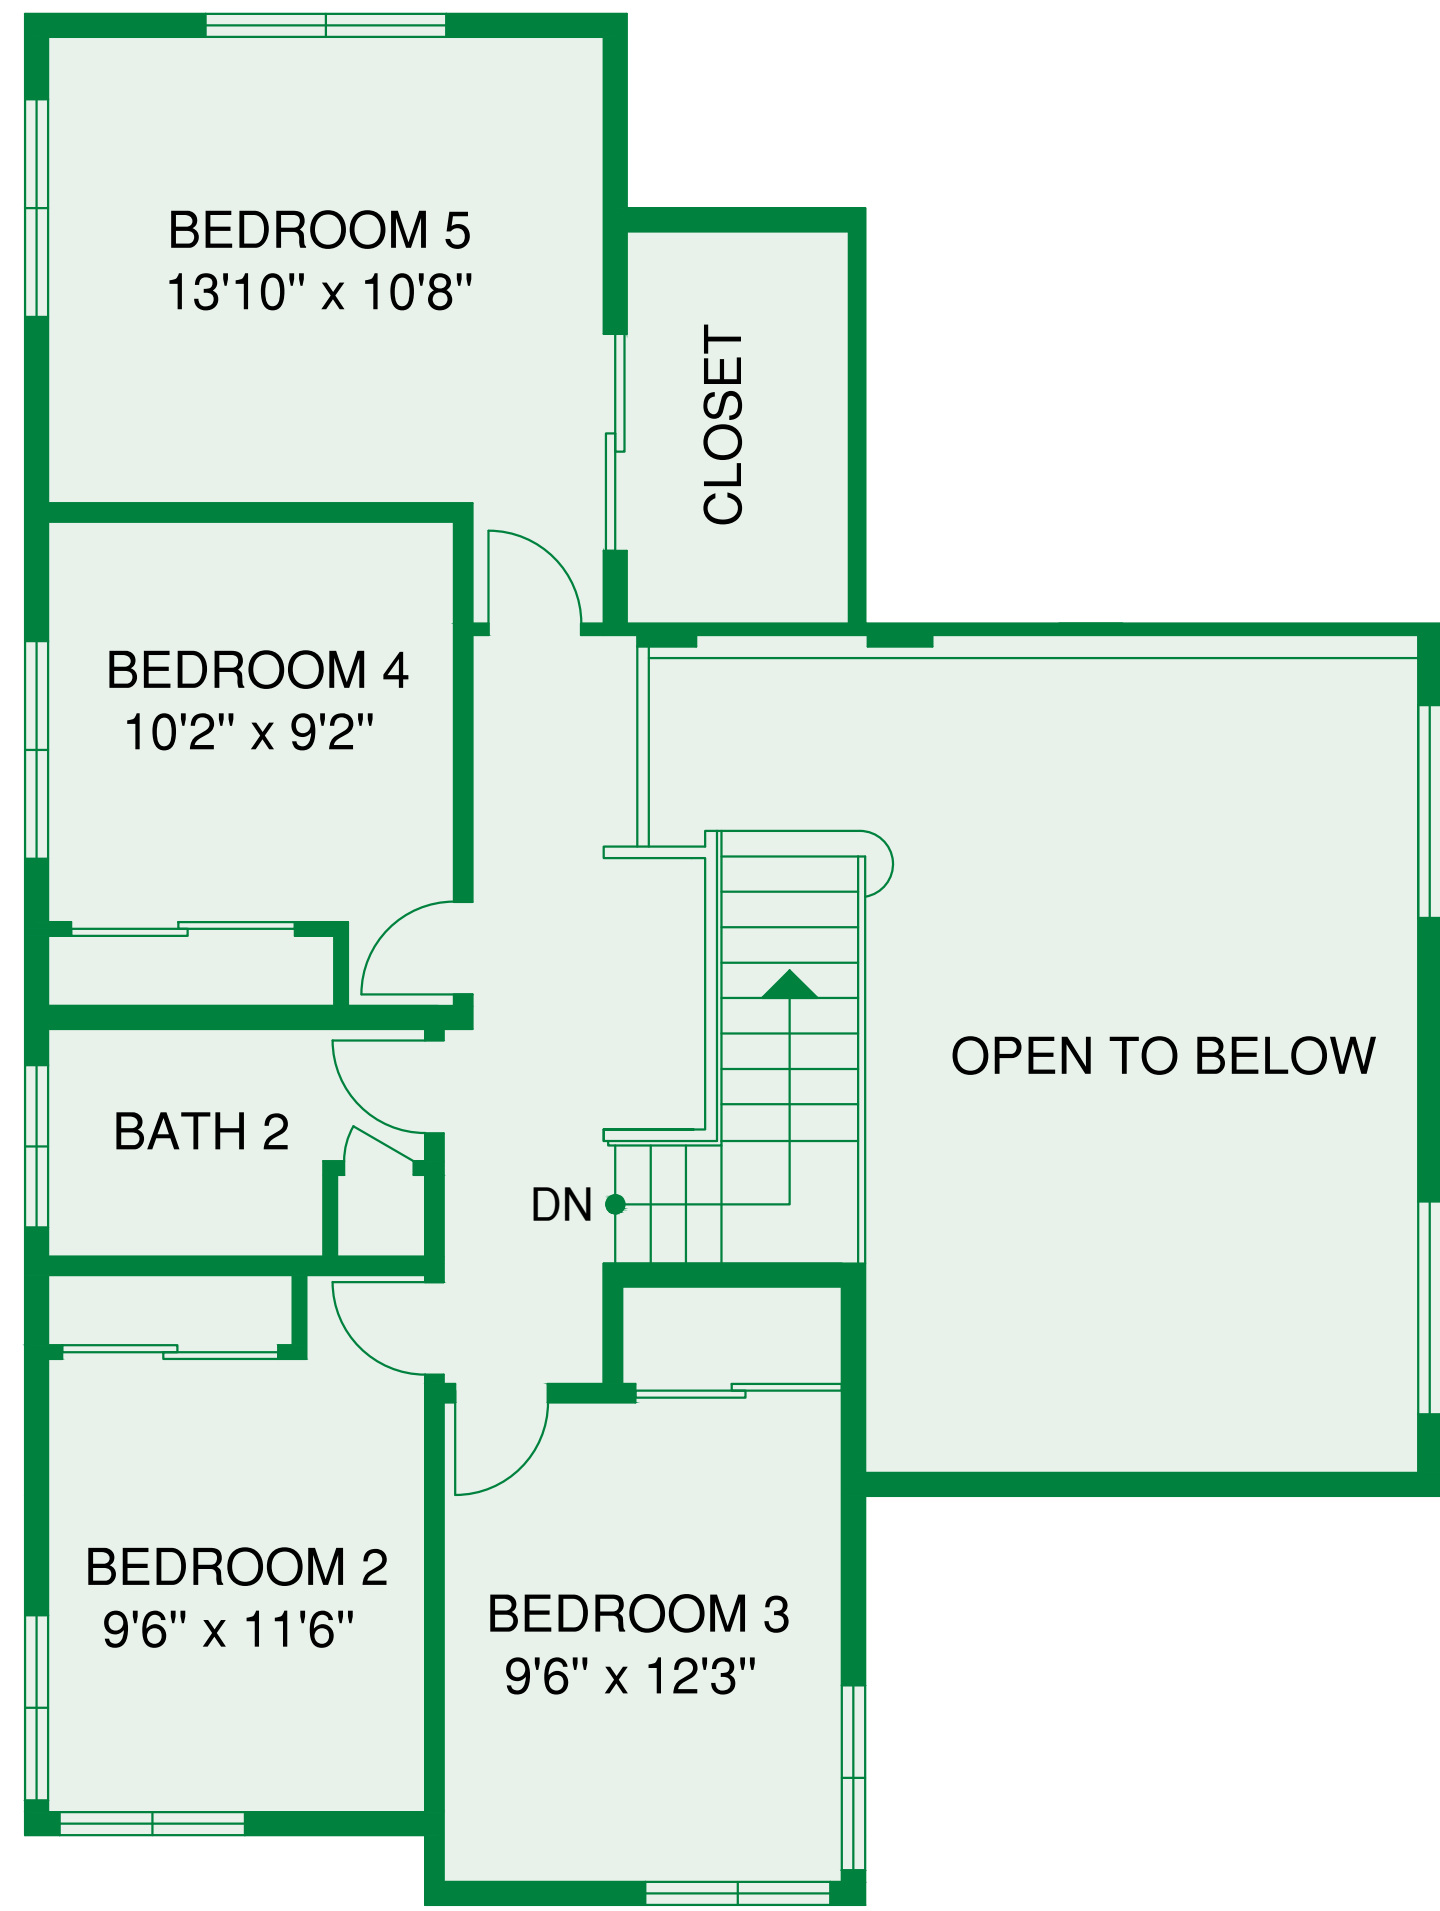

HAWAII KAI LEOLANI

Luxury Homes • Built Starting 2003

FIRST FLOOR

SECOND FLOOR

OPTION 7
SECOND MASTER
BEDROOM
(BEDROOMS 2 & 3)

OPTION 5
BONUS ROOM
(BEDROOM 4 REMOVED)

OPTION 3
GUEST ROOM (165 sq.ft.)

OPTION 4
LARGER GUEST
ROOM (252 sq.ft.)

Rhapsody

5 Bedroom / 2.5 Bath
 Living - 2,193 sq.ft.
 Garage - 417 sq.ft.
 Entry Lanai - 88 sq.ft.
 Lanai - 128 sq.ft.
 Total - 2,724 sq.ft.