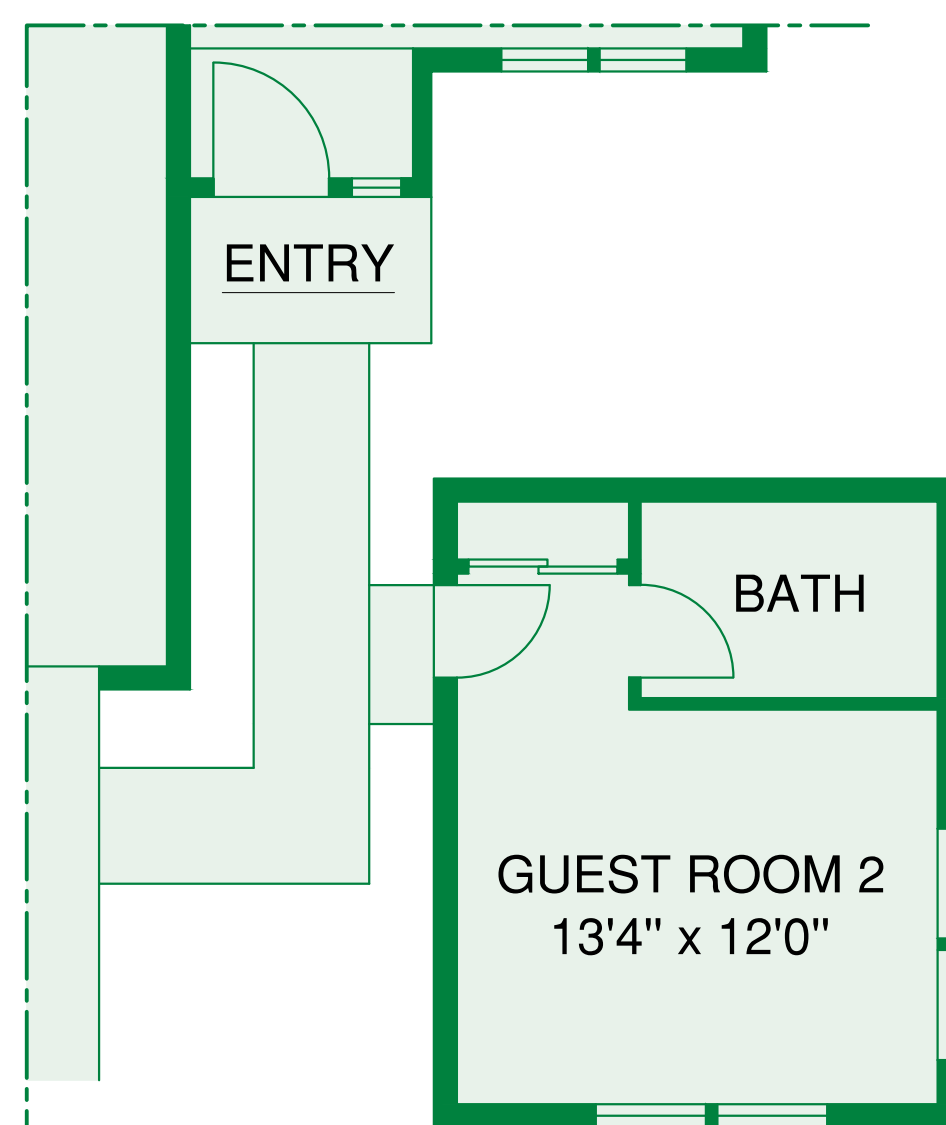

HAWAII KAI LEOLANI

Luxury Homes • Built Starting 2003

FIRST FLOOR

SECOND FLOOR

OPTION 7
SECOND MASTER
BEDROOM
(BEDROOMS 2 & 3)

OPTION 5
BONUS ROOM
(BEDROOM 4 REMOVED)

OPTION 3
GUEST ROOM (165 sq.ft.)

OPTION 4
LARGER GUEST
ROOM (252 sq.ft.)

Rhapsody

5 Bedroom / 2.5 Bath
 Living - 2,193 sq.ft.
 Garage - 417 sq.ft.
 Entry Lanai - 88 sq.ft.
 Lanai - 128 sq.ft.
 Total - 2,724 sq.ft.