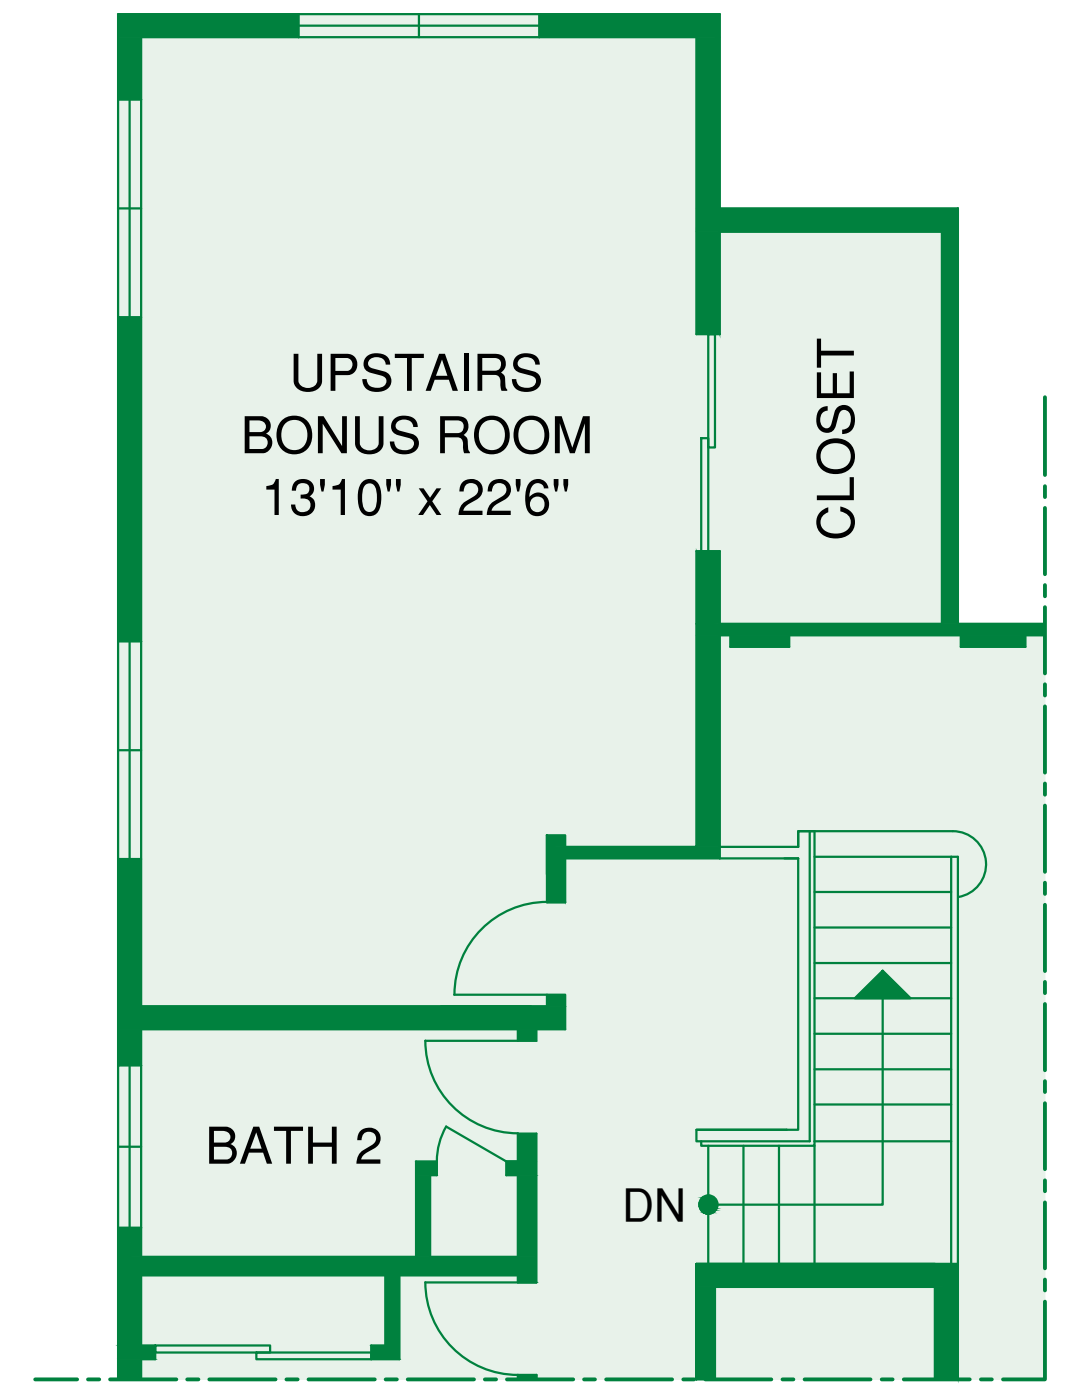

HAWAII KAI LEOLANI

Luxury Homes • Built Starting 2003

FIRST FLOOR

SECOND FLOOR

OPTION 7
SECOND MASTER
BEDROOM
(BEDROOMS 2 & 3)

OPTION 5
BONUS ROOM
(BEDROOM 4 REMOVED)

OPTION 3
GUEST ROOM (165 sq.ft.)

OPTION 4
LARGER GUEST
ROOM (252 sq.ft.)

Rhapsody

5 Bedroom / 2.5 Bath
 Living - 2,193 sq.ft.
 Garage - 417 sq.ft.
 Entry Lanai - 88 sq.ft.
 Lanai - 128 sq.ft.
 Total - 2,724 sq.ft.