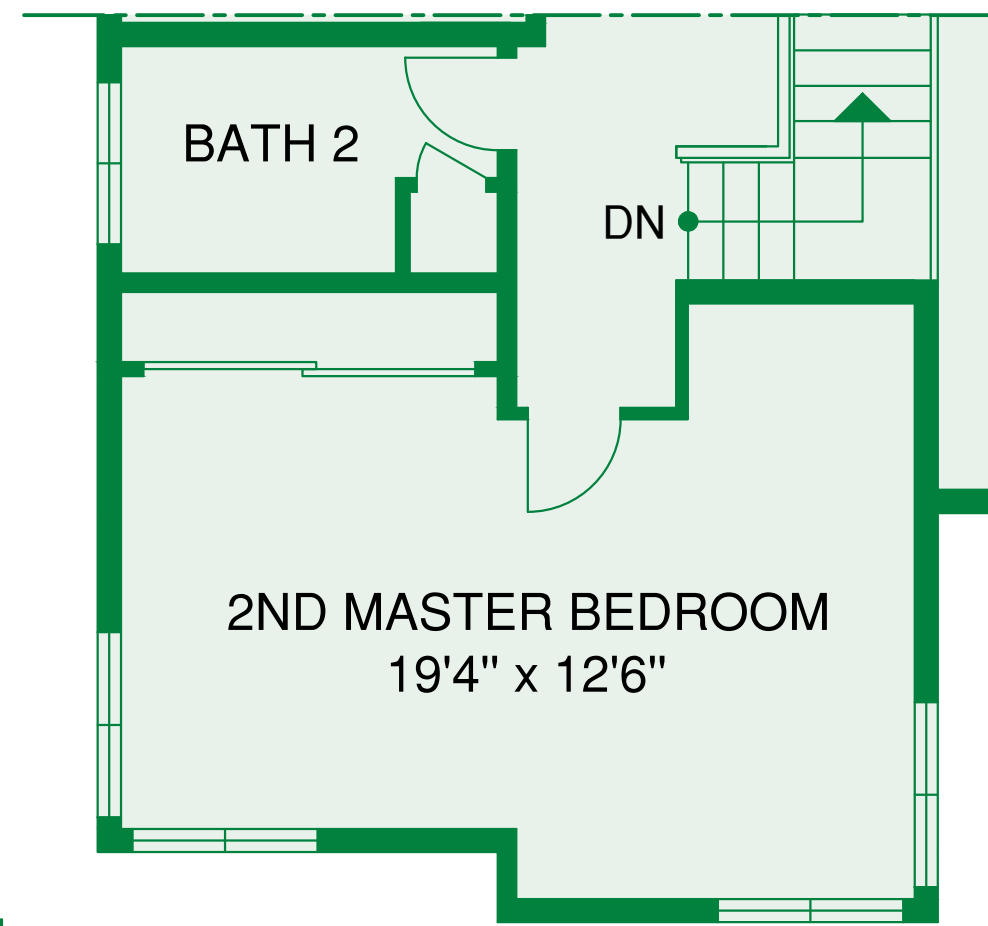

HAWAII KAI LEOLANI

Luxury Homes • Built Starting 2003

FIRST FLOOR

SECOND FLOOR

OPTION 7
SECOND MASTER
BEDROOM
(BEDROOMS 2 & 3)

OPTION 5
BONUS ROOM
(BEDROOM 4 REMOVED)

OPTION 3
GUEST ROOM (165 sq.ft.)

OPTION 4
LARGER GUEST
ROOM (252 sq.ft.)

Rhapsody

5 Bedroom / 2.5 Bath
 Living - 2,193 sq.ft.
 Garage - 417 sq.ft.
 Entry Lanai - 88 sq.ft.
 Lanai - 128 sq.ft.
 Total - 2,724 sq.ft.