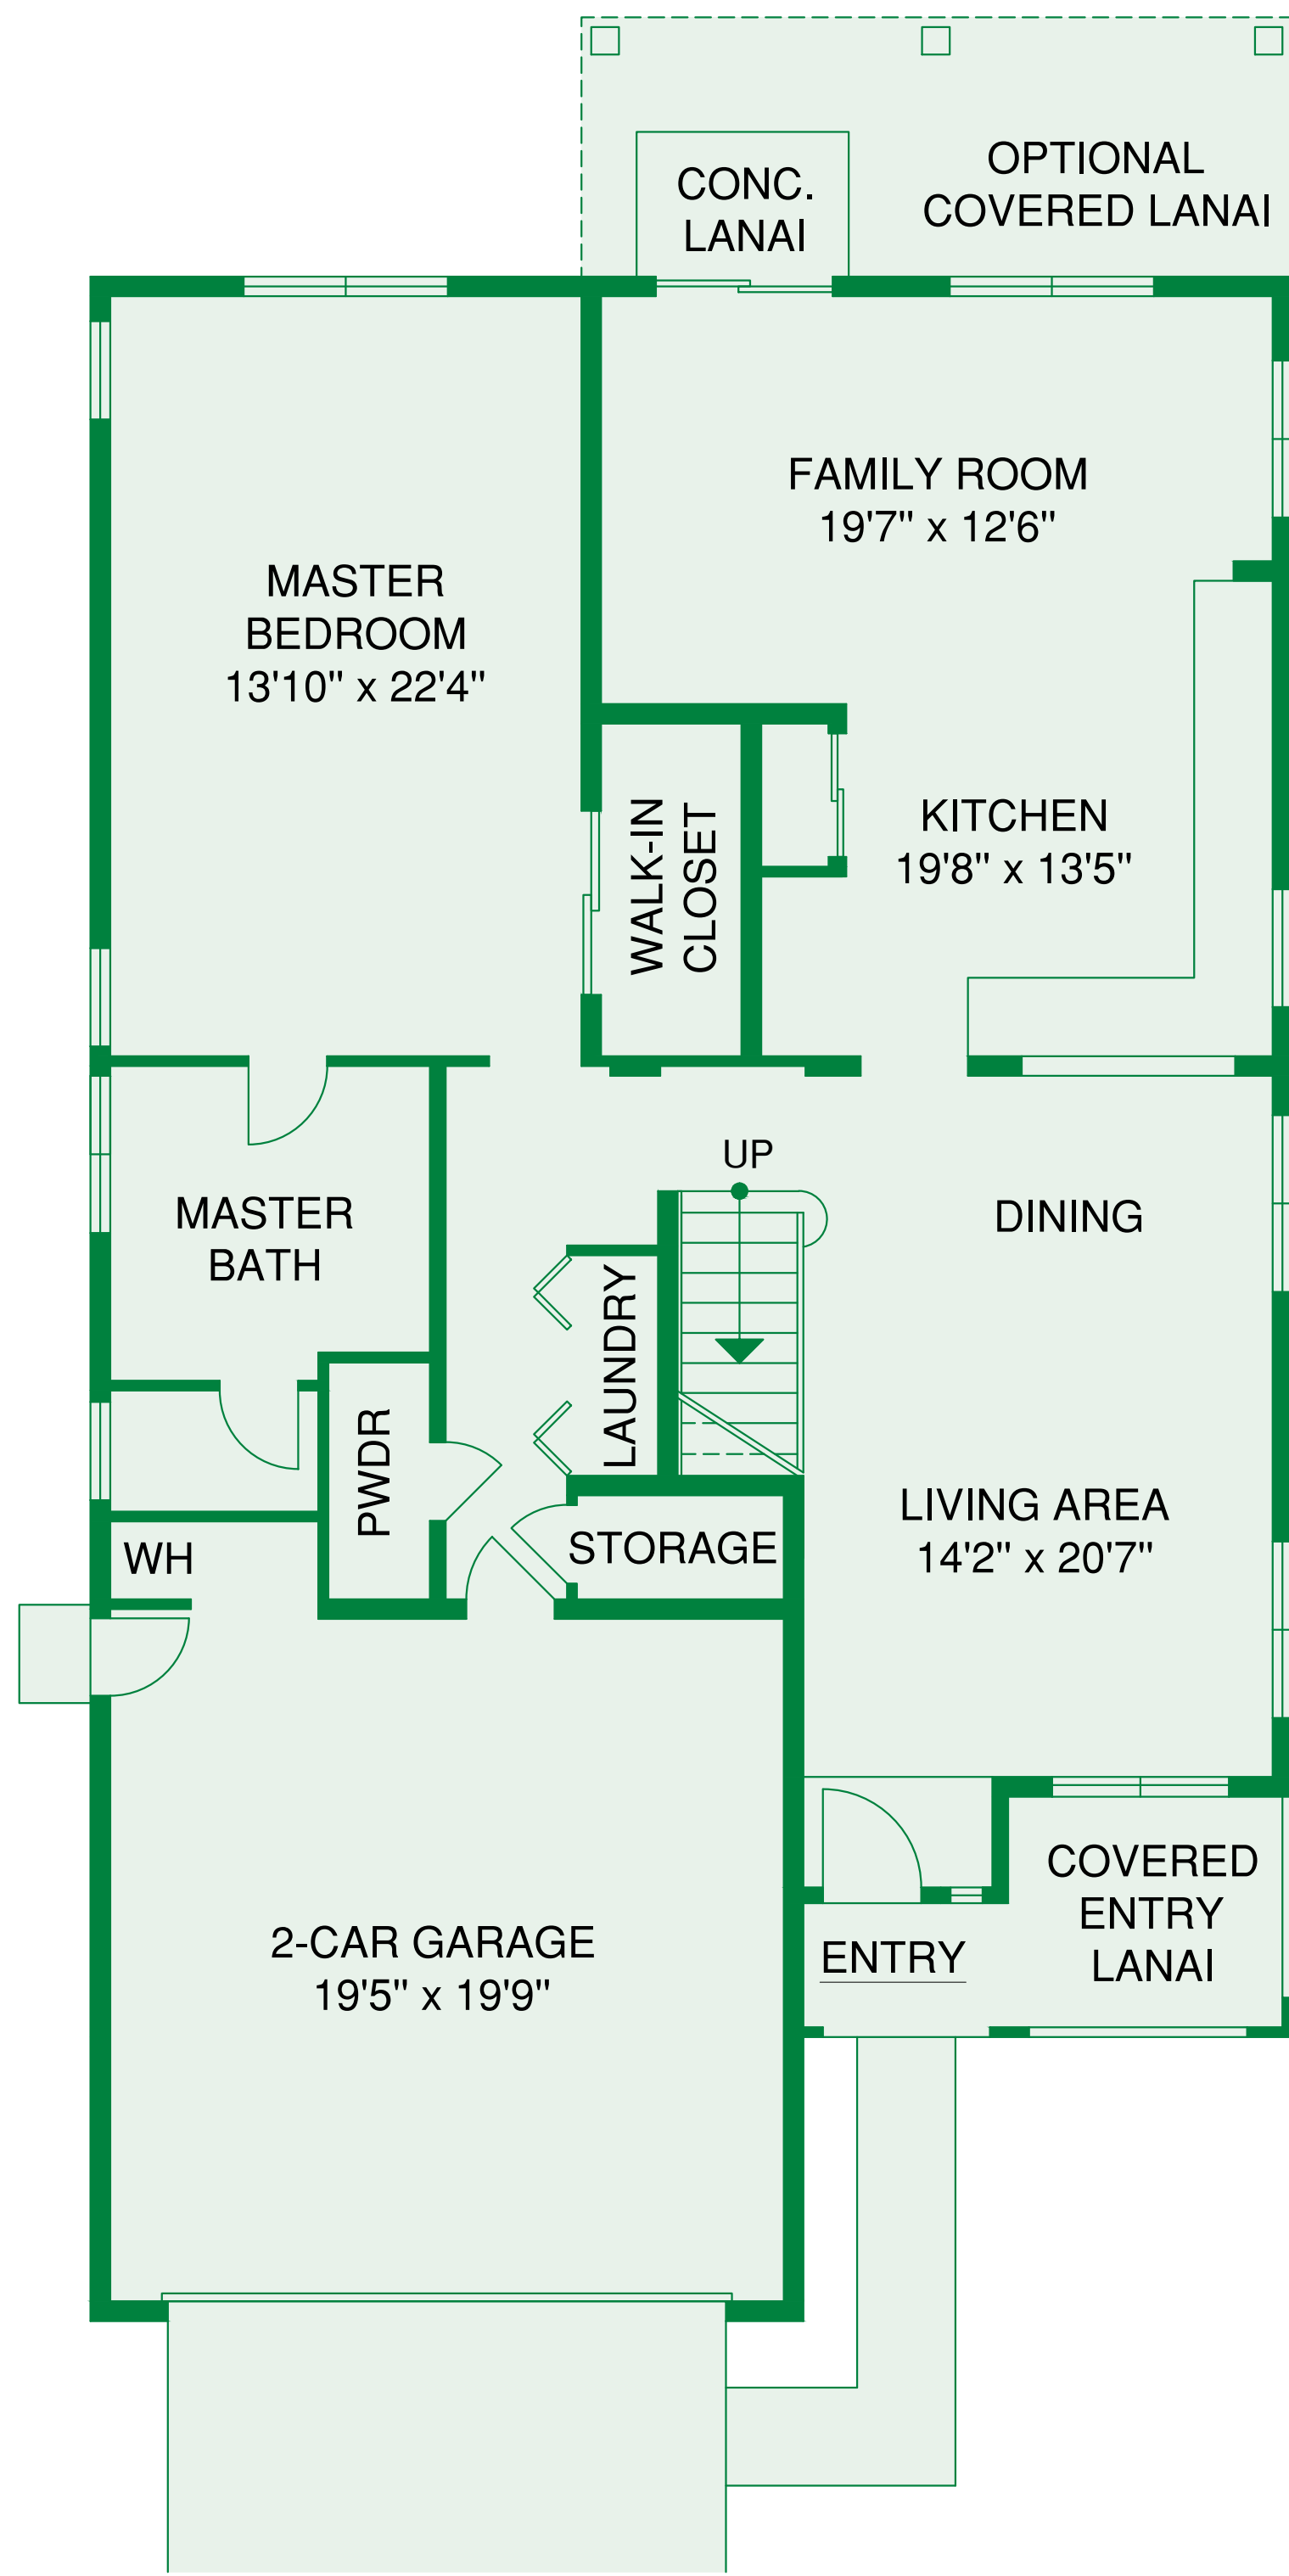

HAWAII KAI LEOLANI

Luxury Homes • Built Starting 2003

FIRST FLOOR

SECOND FLOOR

OPTION 7
SECOND MASTER
BEDROOM
(BEDROOMS 2 & 3)

OPTION 5
BONUS ROOM
(BEDROOM 4 REMOVED)

OPTION 3
GUEST ROOM (165 sq.ft.)

OPTION 4
LARGER GUEST
ROOM (252 sq.ft.)

Rhapsody

5 Bedroom / 2.5 Bath
 Living - 2,193 sq.ft.
 Garage - 417 sq.ft.
 Entry Lanai - 88 sq.ft.
 Lanai - 128 sq.ft.
 Total - 2,724 sq.ft.