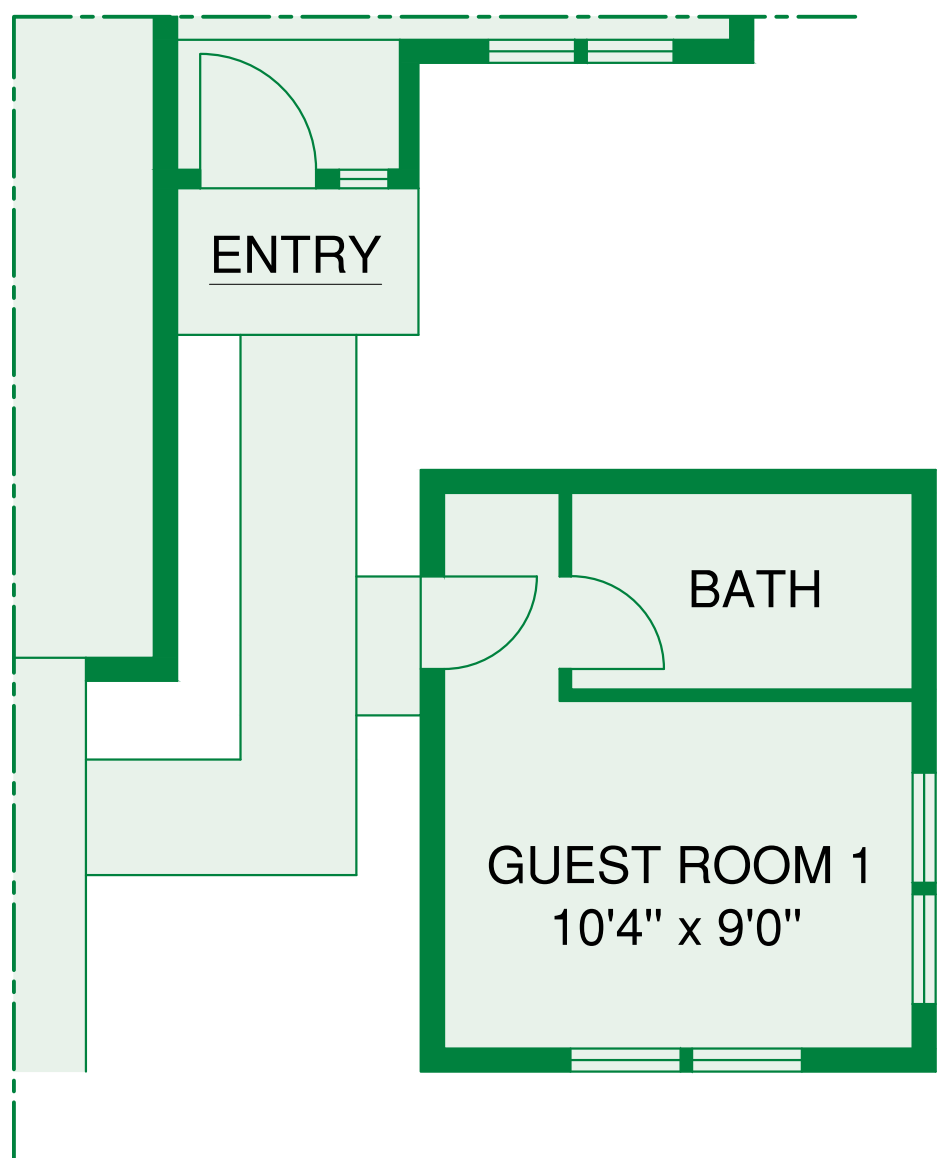

HAWAII KAI LEOLANI

Luxury Homes • Built Starting 2003

FIRST FLOOR

SECOND FLOOR

OPTION 7
SECOND MASTER
BEDROOM
(BEDROOMS 2 & 3)

OPTION 5
BONUS ROOM
(BEDROOM 4 REMOVED)

OPTION 3
GUEST ROOM (165 sq.ft.)

OPTION 4
LARGER GUEST
ROOM (252 sq.ft.)

Rhapsody

5 Bedroom / 2.5 Bath
 Living - 2,193 sq.ft.
 Garage - 417 sq.ft.
 Entry Lanai - 88 sq.ft.
 Lanai - 128 sq.ft.
 Total - 2,724 sq.ft.