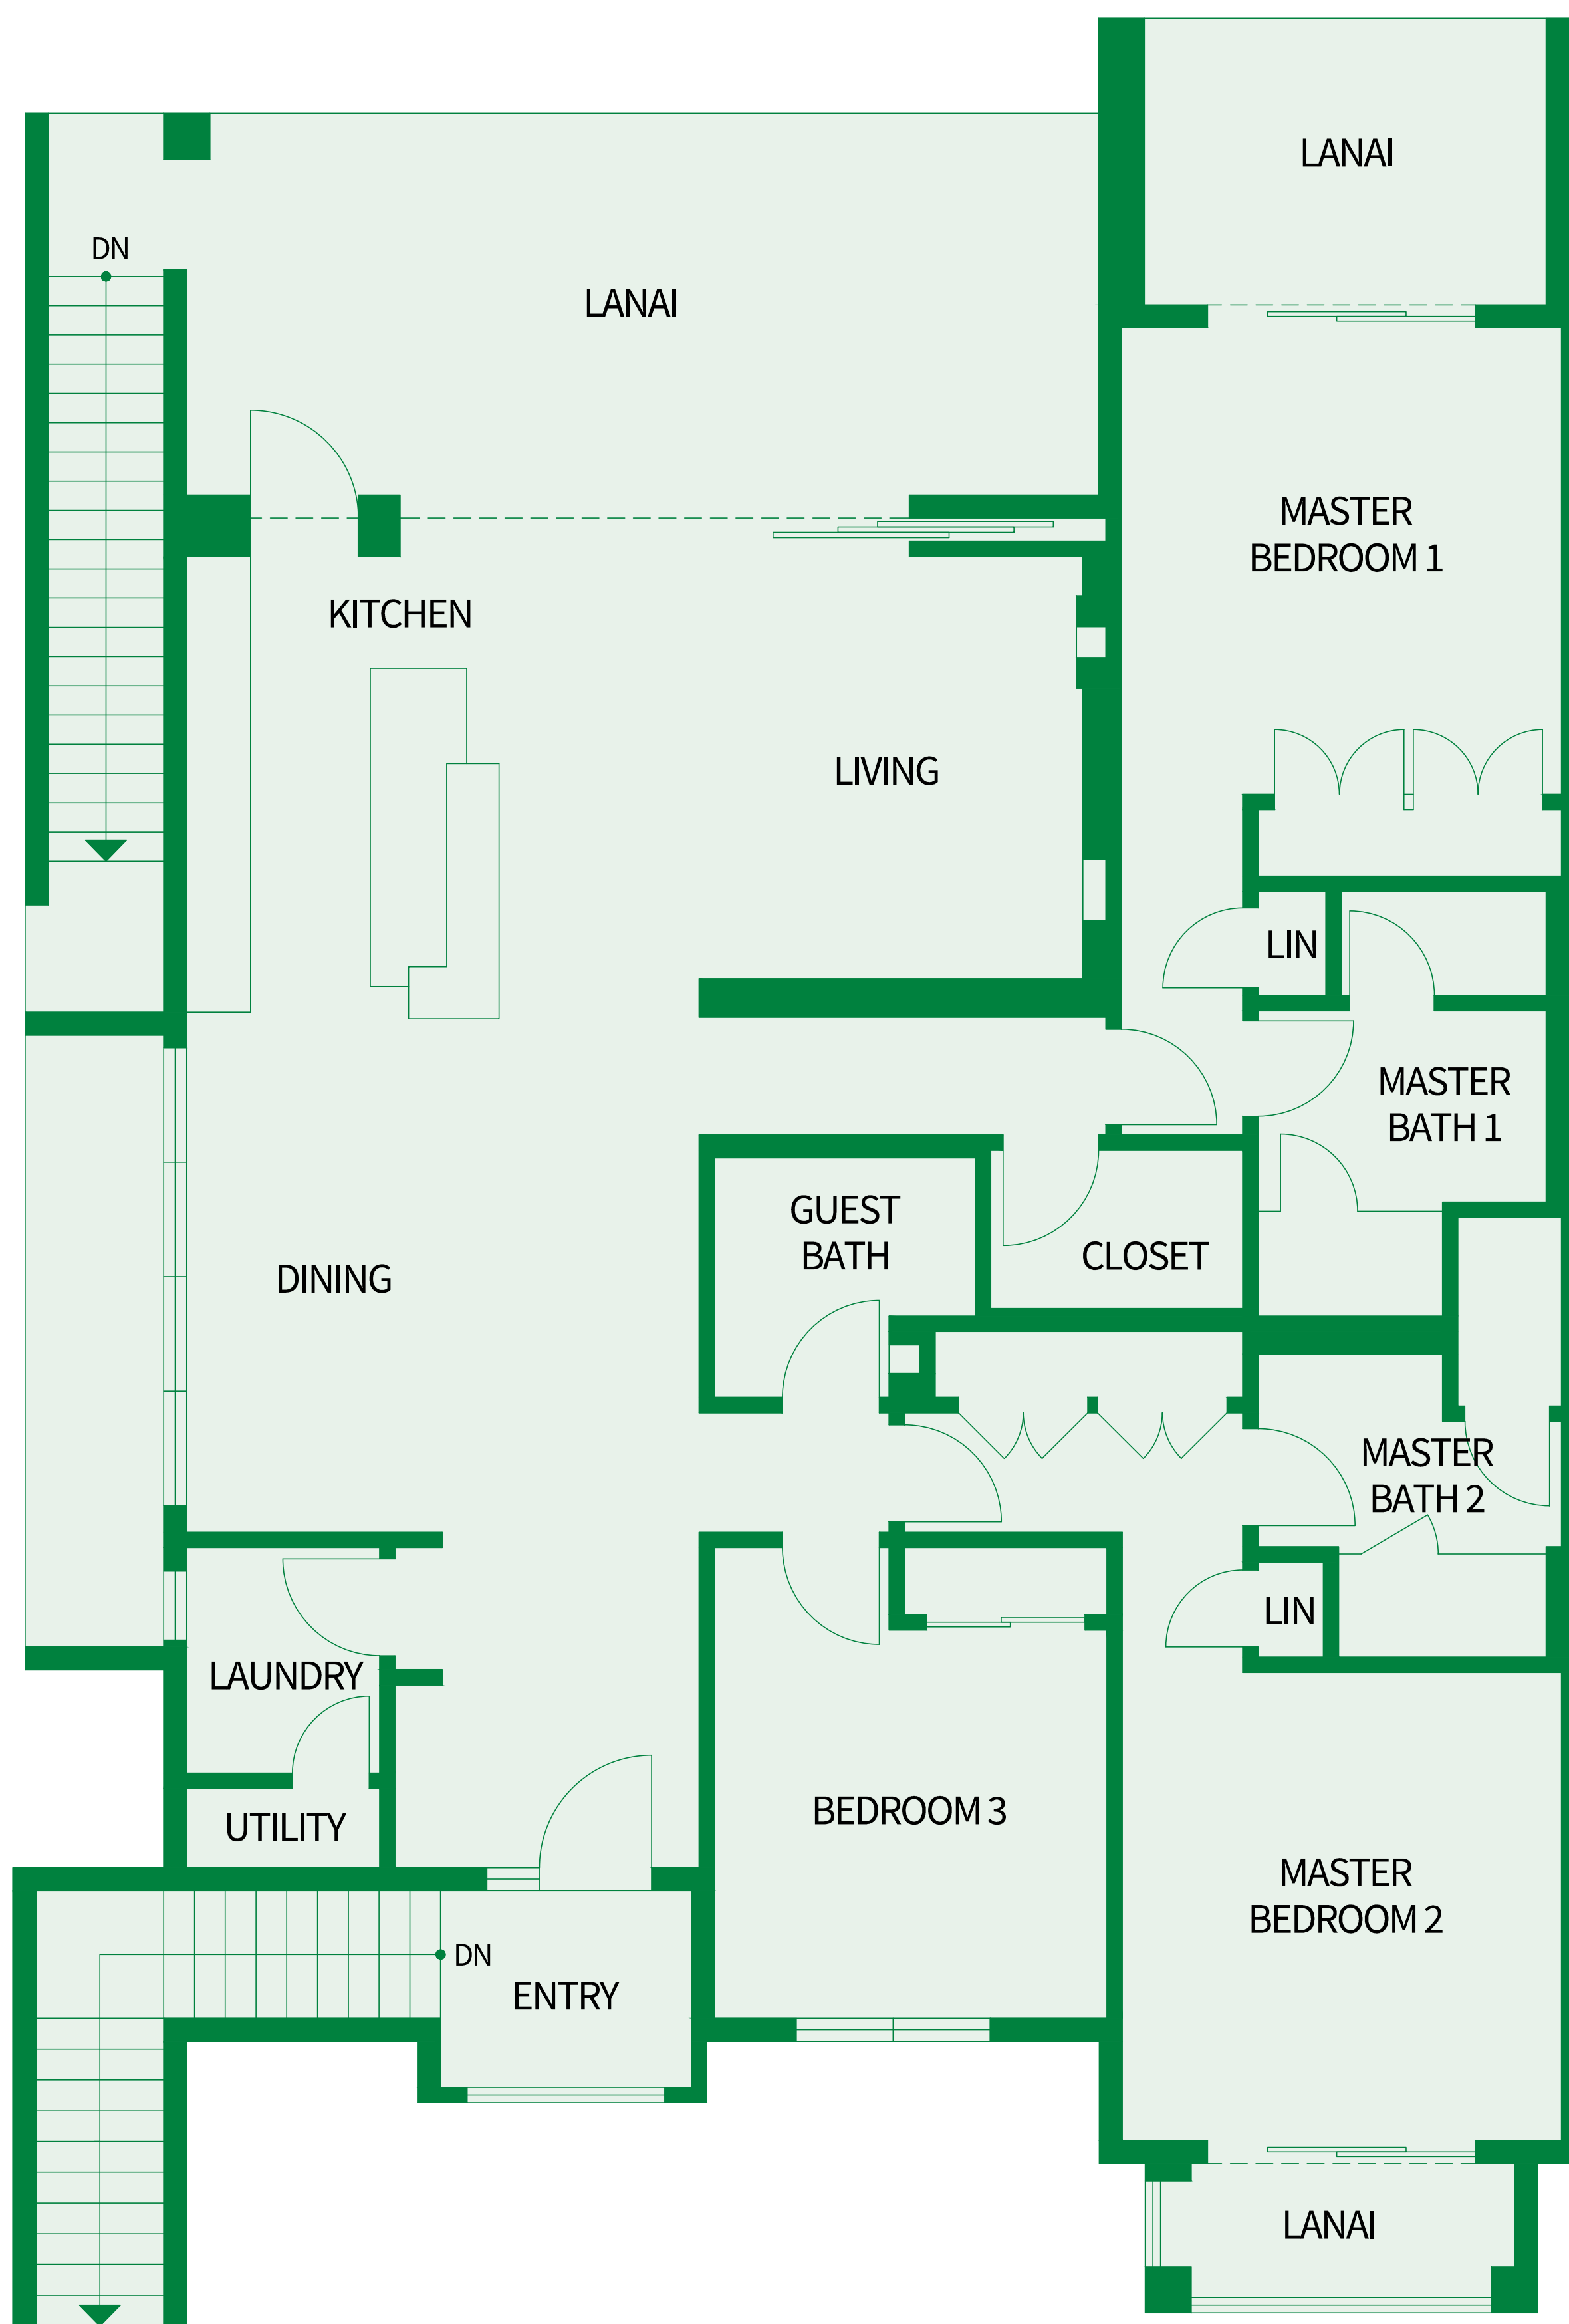

# HONUA KAI RESORT AND SPA

*Luana Garden Villas*

**Second Level**

## Unit C

**3 Bedroom / 3 Bathrom**  
Interior - 2,047 sq.ft.  
Lanai - 521 sq.ft.  
Garage - 277 sq.ft.  
**Total - 2,893 sq.ft.**

*Floor plans are for informational purposes only. Subject to Change Without Advance Notice.  
Contact Us for Latest Updated Information.*