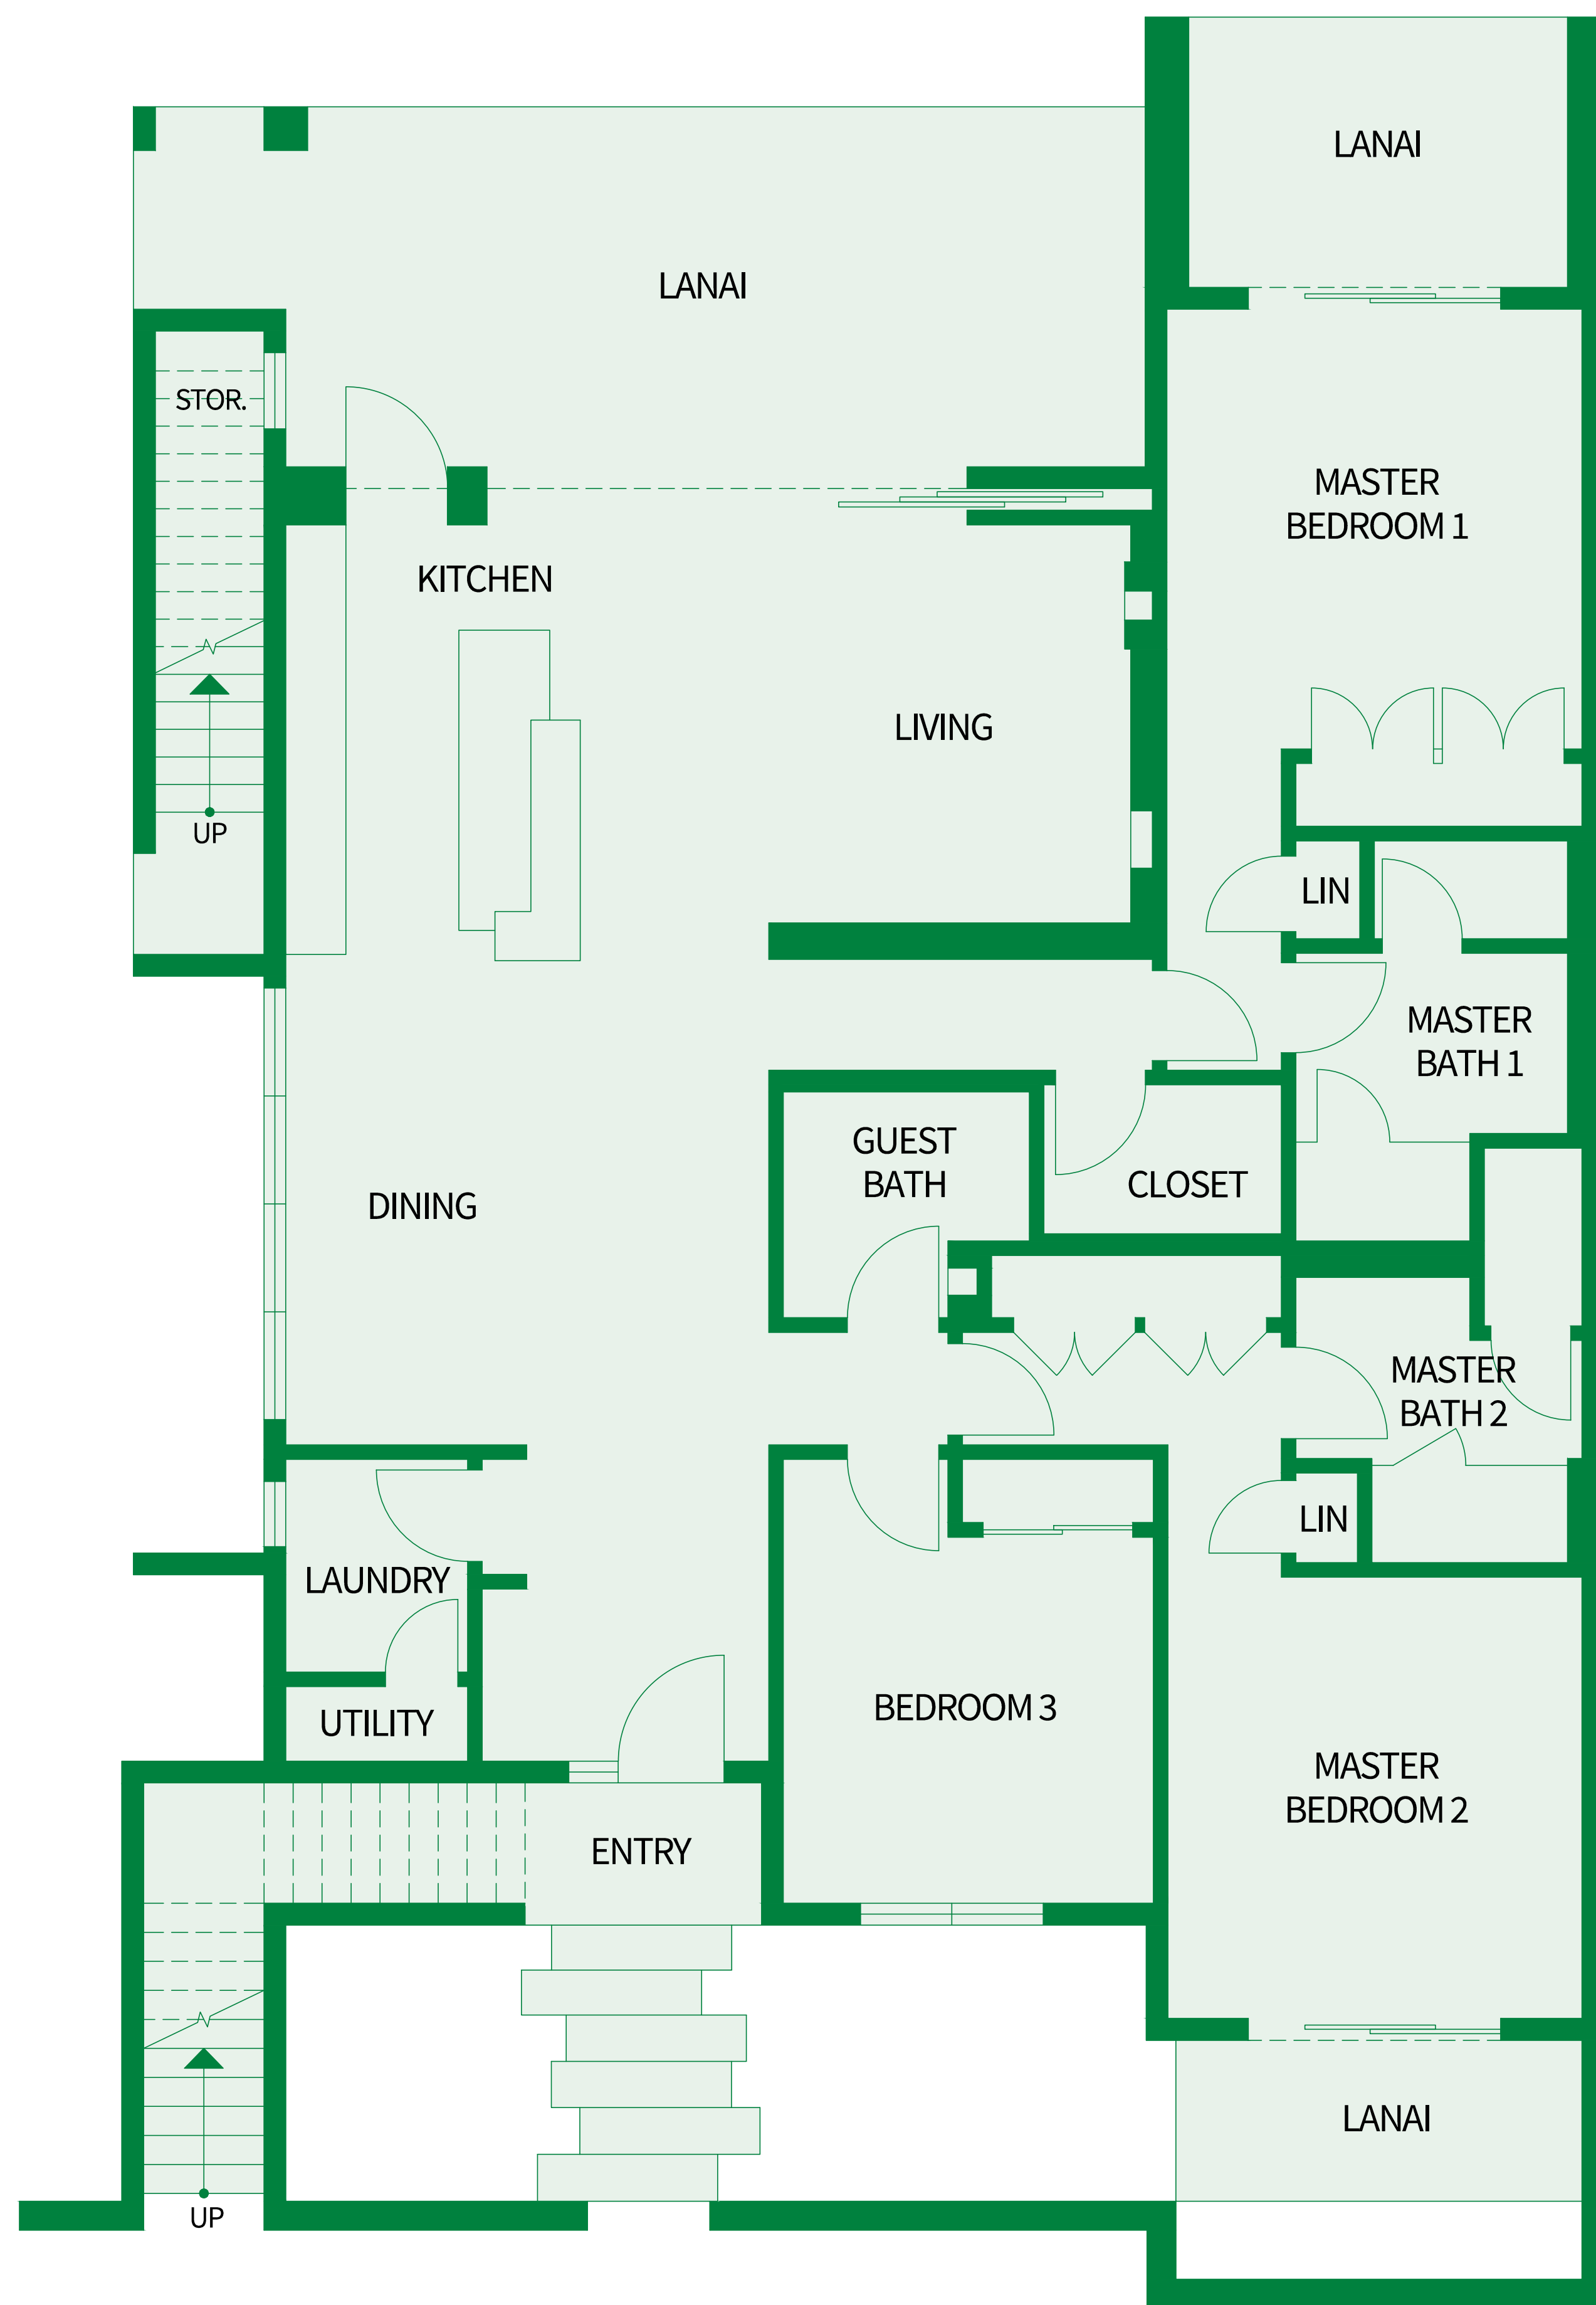

HONUA KAI RESORT AND SPA

Luana Garden Villas

Garden Level

Unit A

3 Bedroom / 3 Bathrom
Interior - 2,047 sq.ft.
Lanai - 562 sq.ft.
Garage - 277 sq.ft.
Total - 2,941 sq.ft.

*Floor plans are for informational purposes only. Subject to Change Without Advance Notice.
Contact Us for Latest Updated Information.*