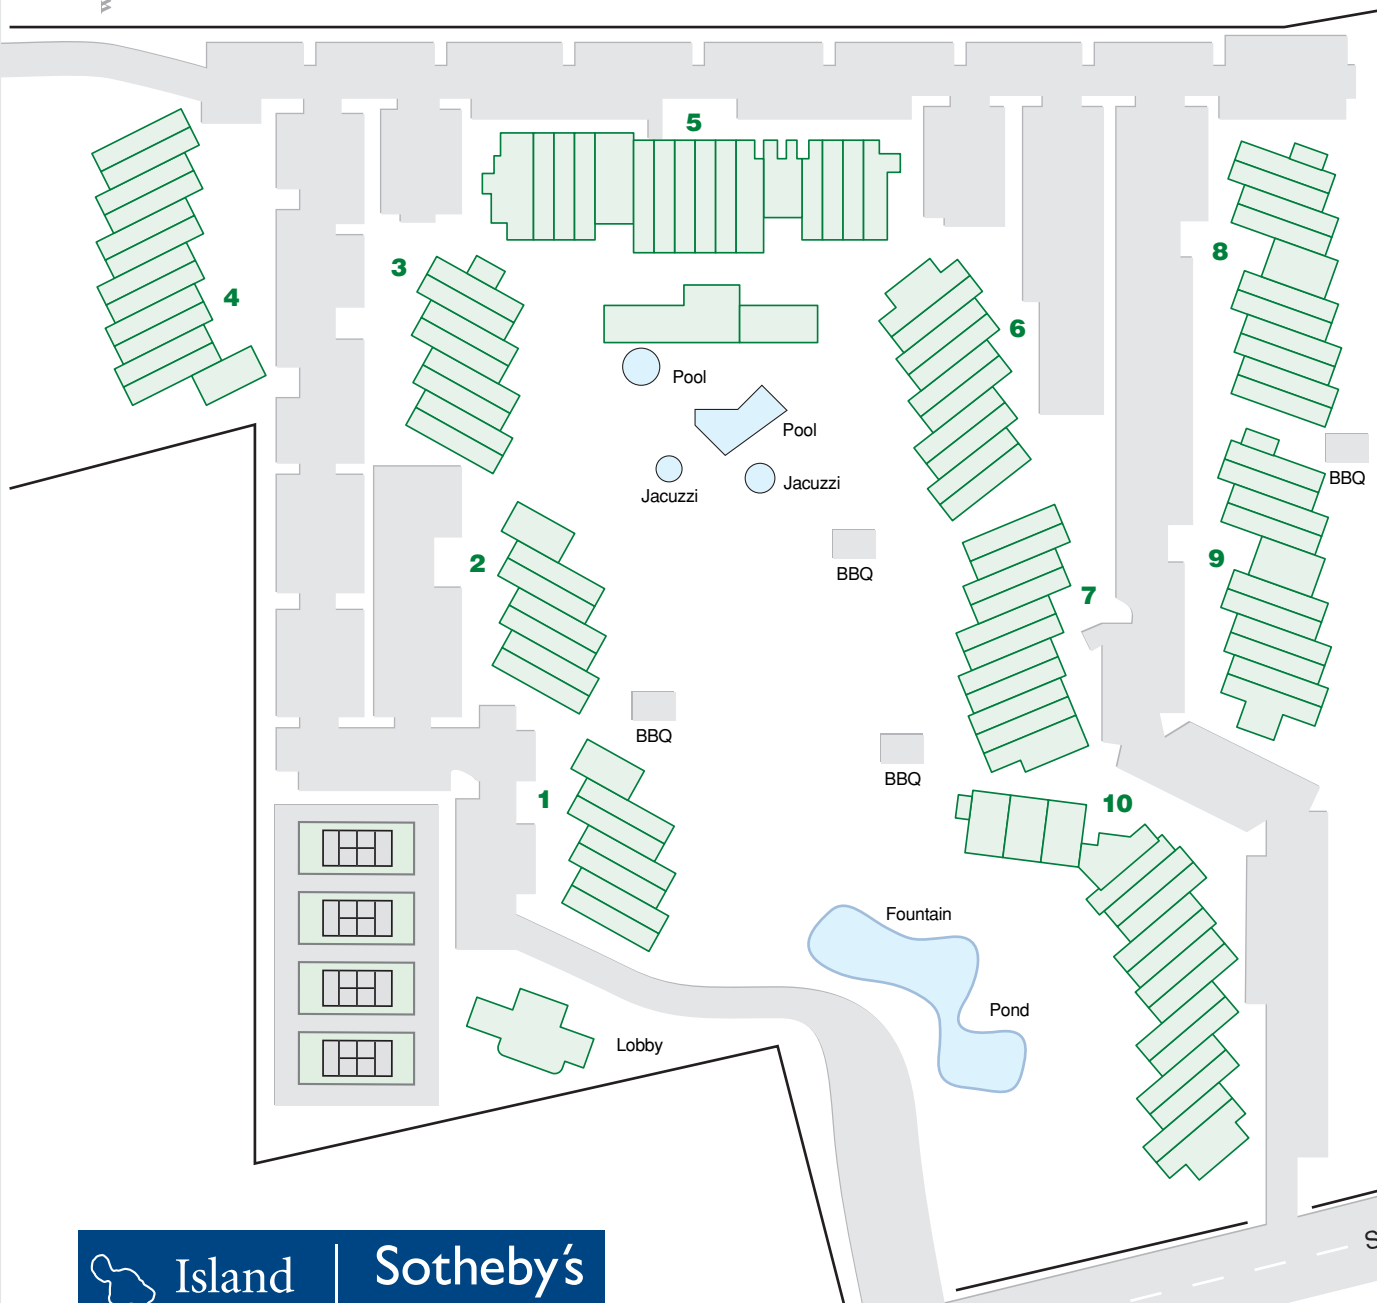

# KAMAOLE SANDS

15 acres • 440 Units • Built 1983

KEONEKAI ROAD

SOUTH KIHEI ROAD