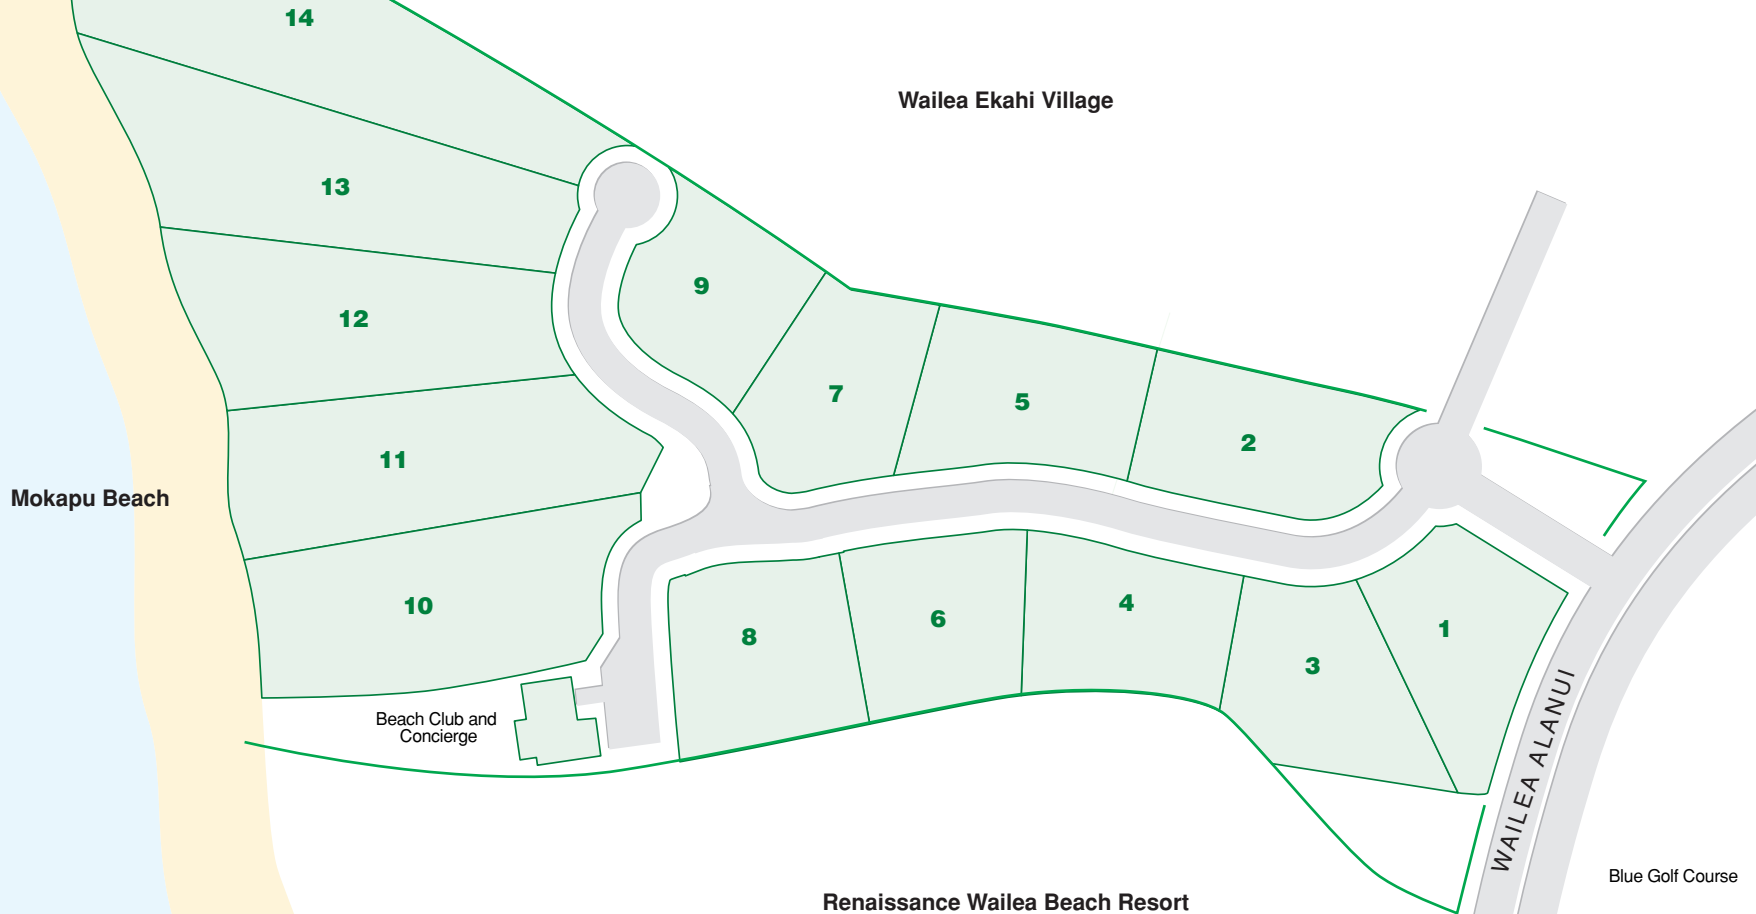

# MALUHIA AT WAILEA

10.5 acres • 14 Homesites

Island

Sotheby's

INTERNATIONAL REALTY